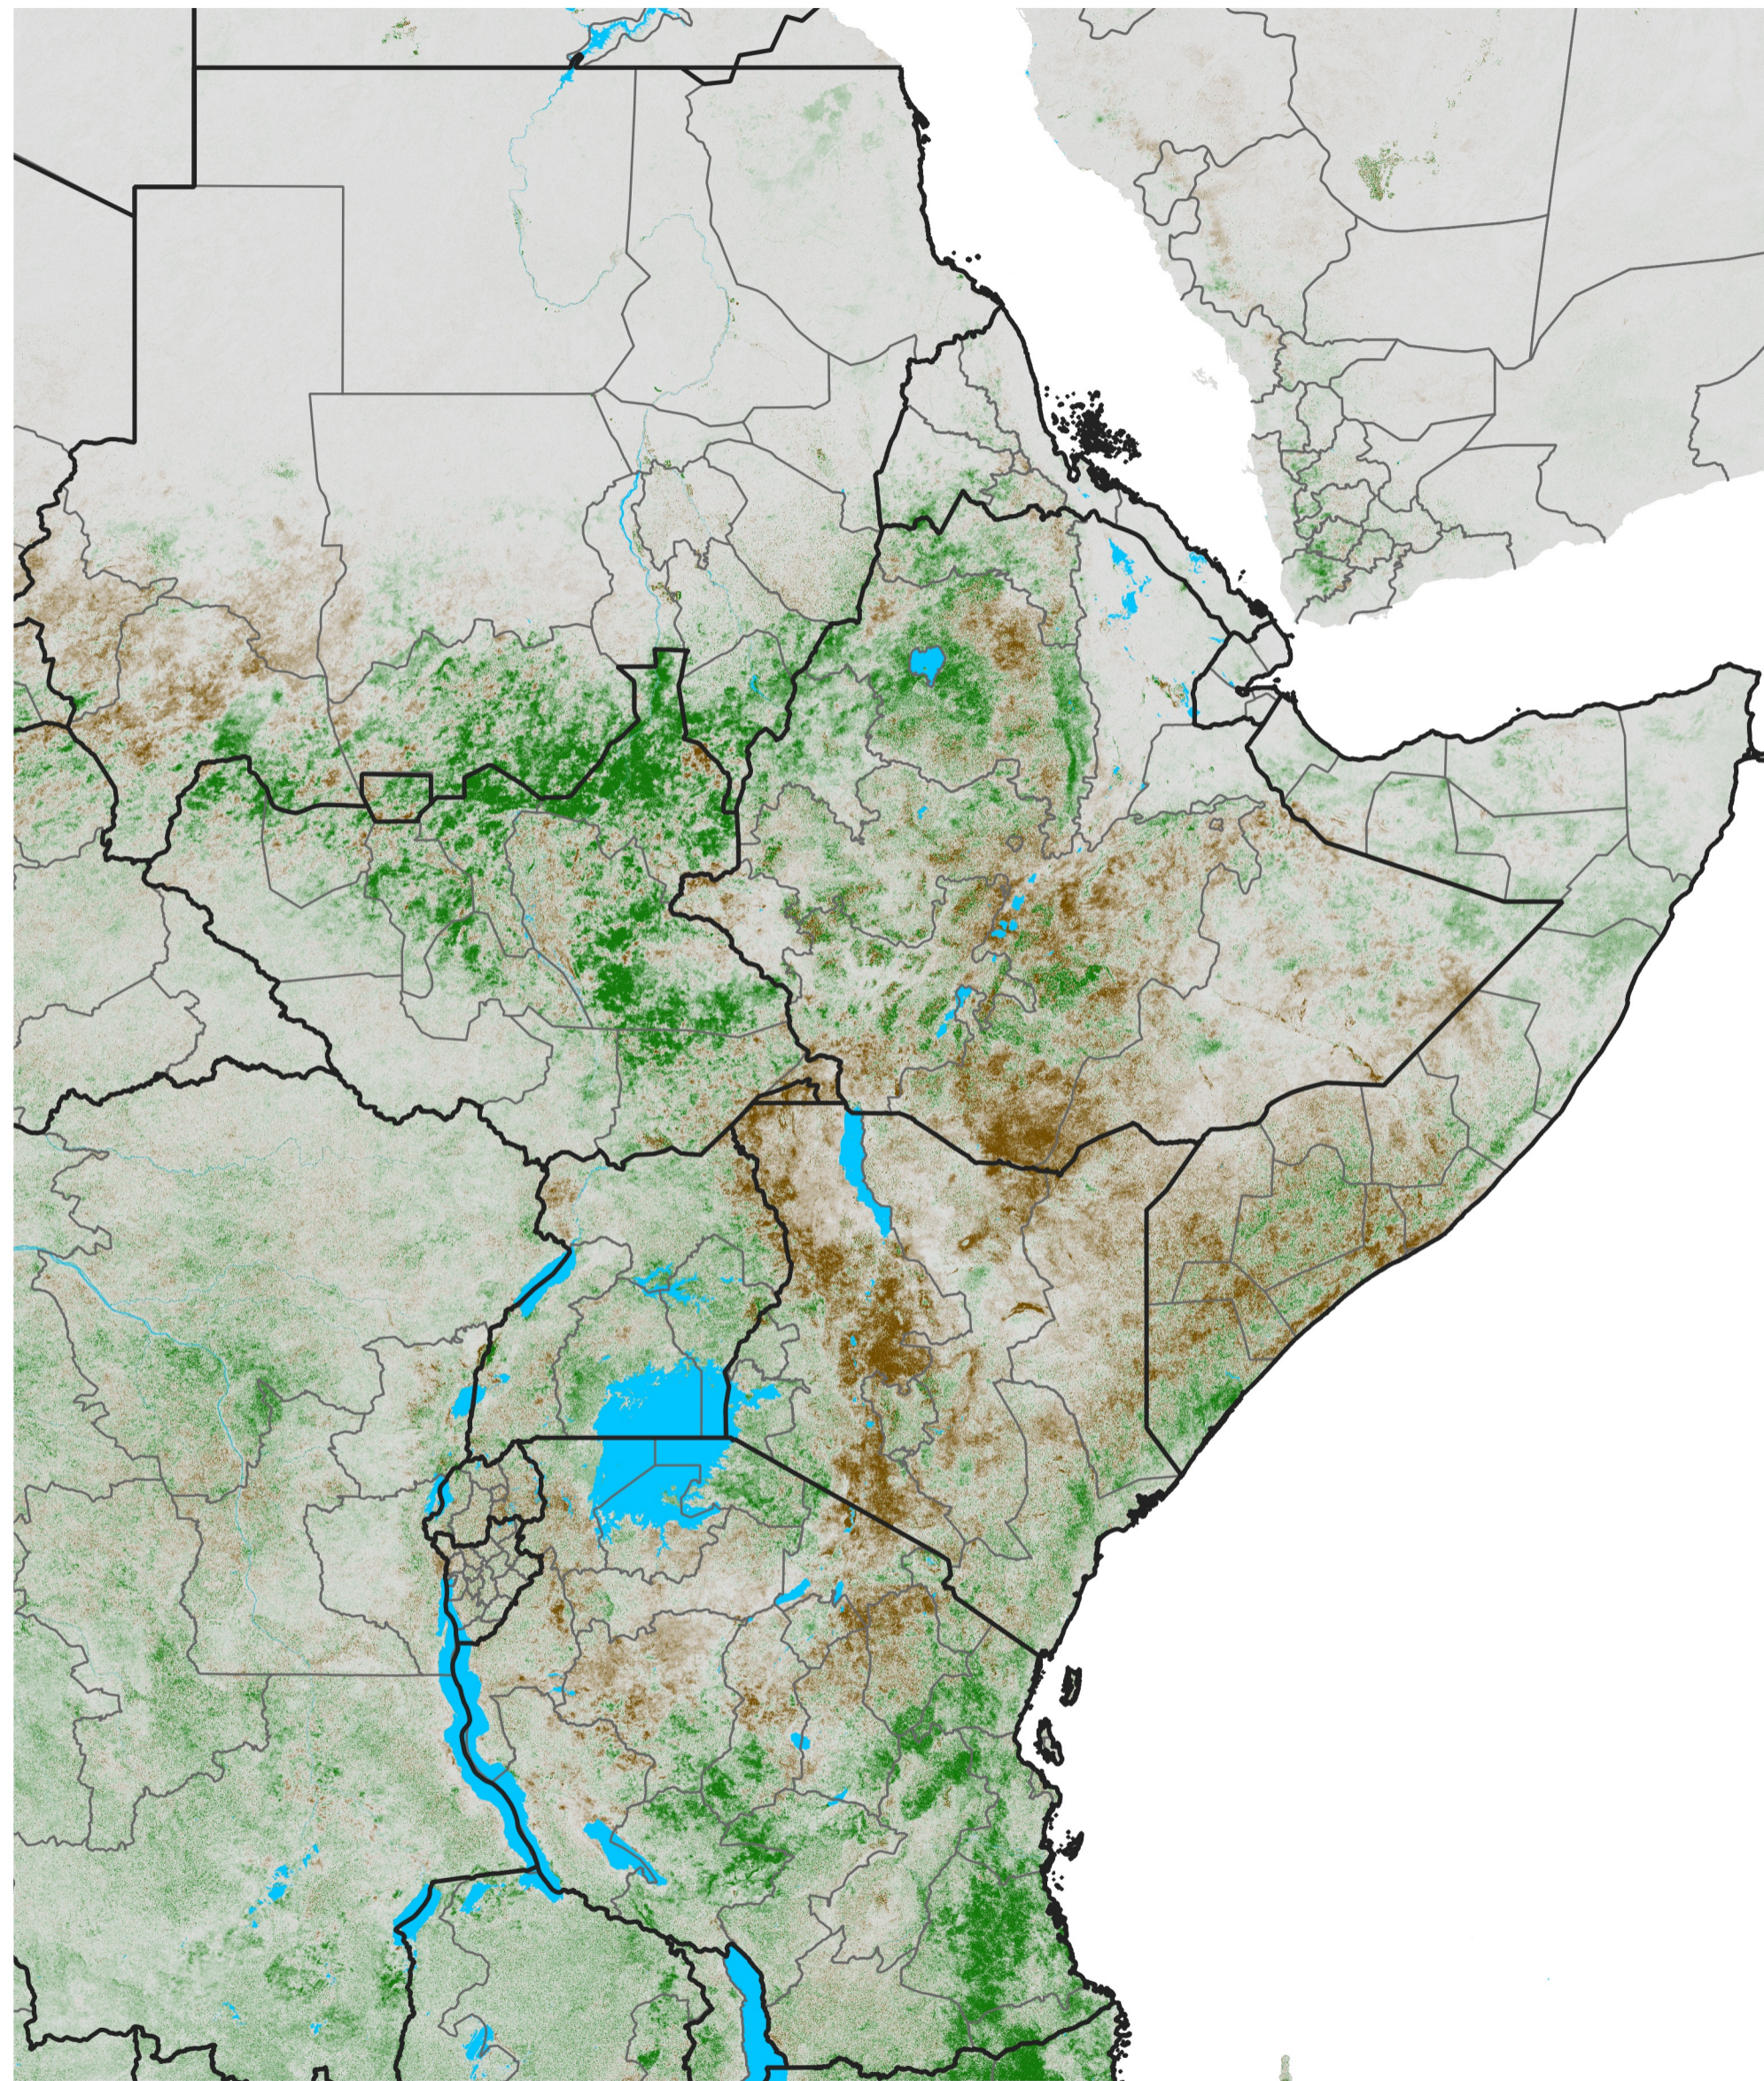

East Africa NDVI Difference

2014 minus 2013

Period 37 / Jun 26 - Jul 05, 2014

NDVI Difference

< -0.3 -0.2 -0.1 -0.05 0.05 0.1 0.2 >0.3

Negative

No Difference

Positive