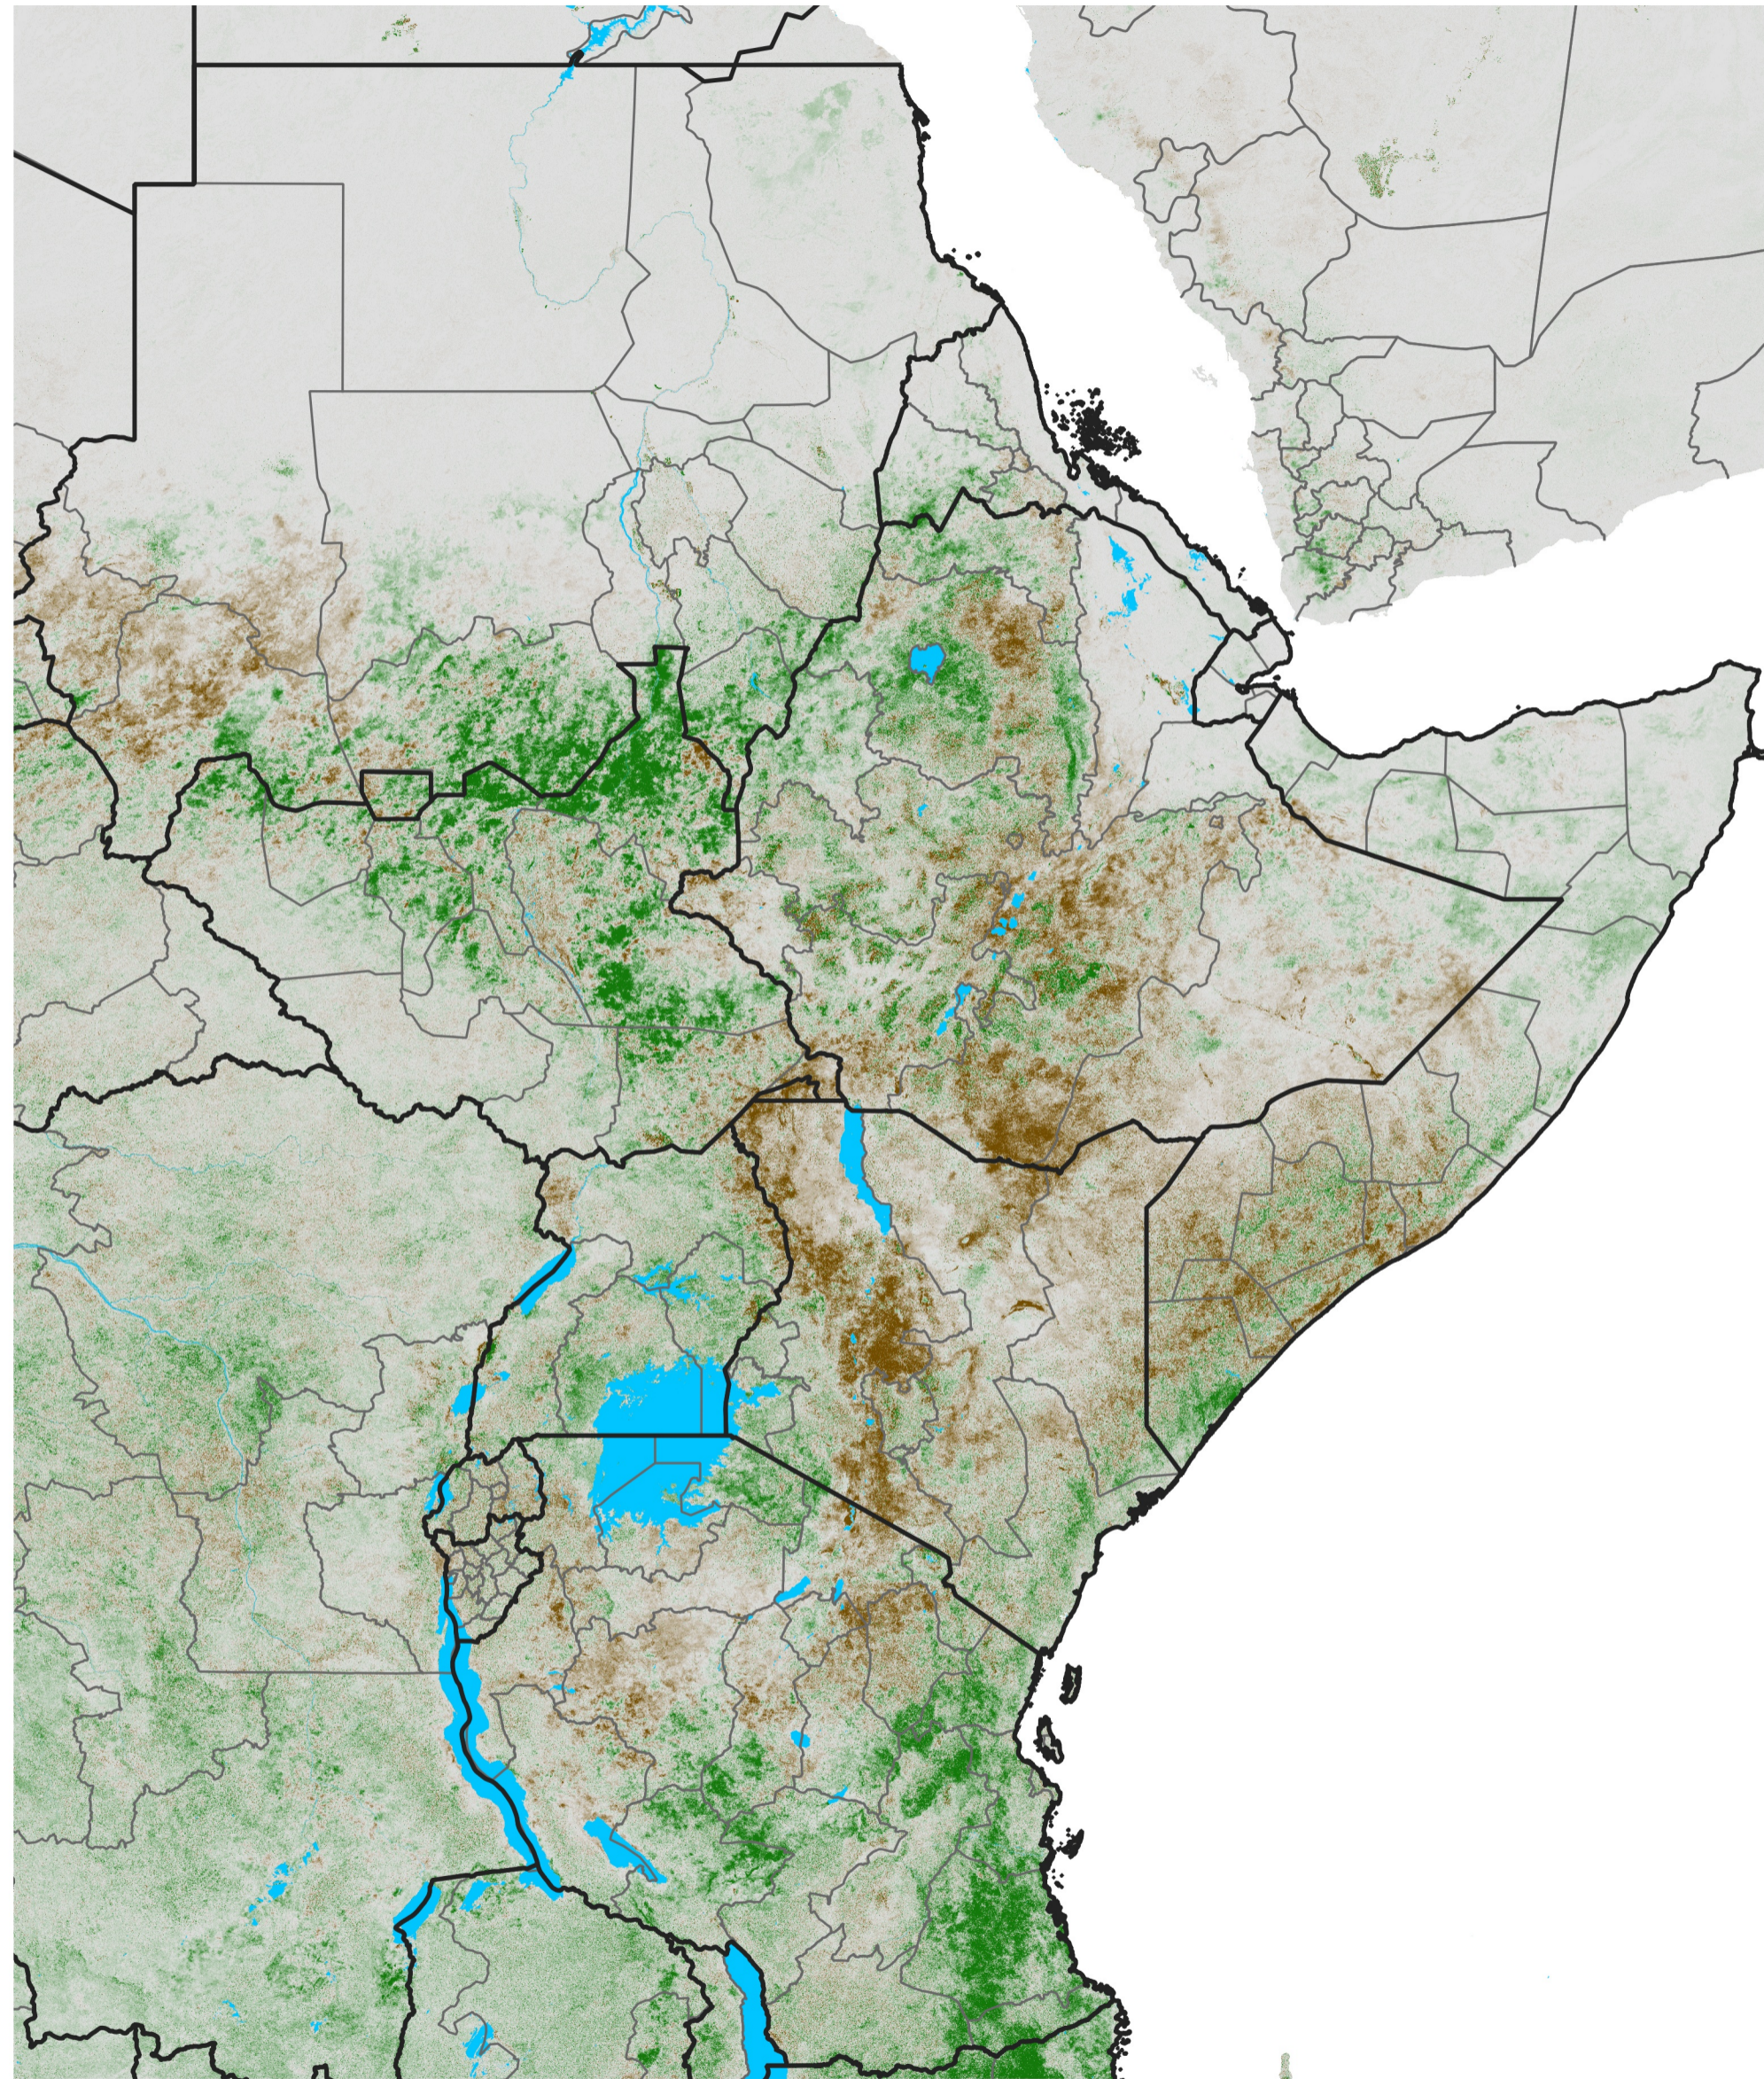

East Africa NDVI Difference

2014 minus 2013

Period 38 / Jul 01 - 10, 2014

NDVI Difference

< -0.3 -0.2 -0.1 -0.05 0.05 0.1 0.2 >0.3

Negative

No Difference

Positive