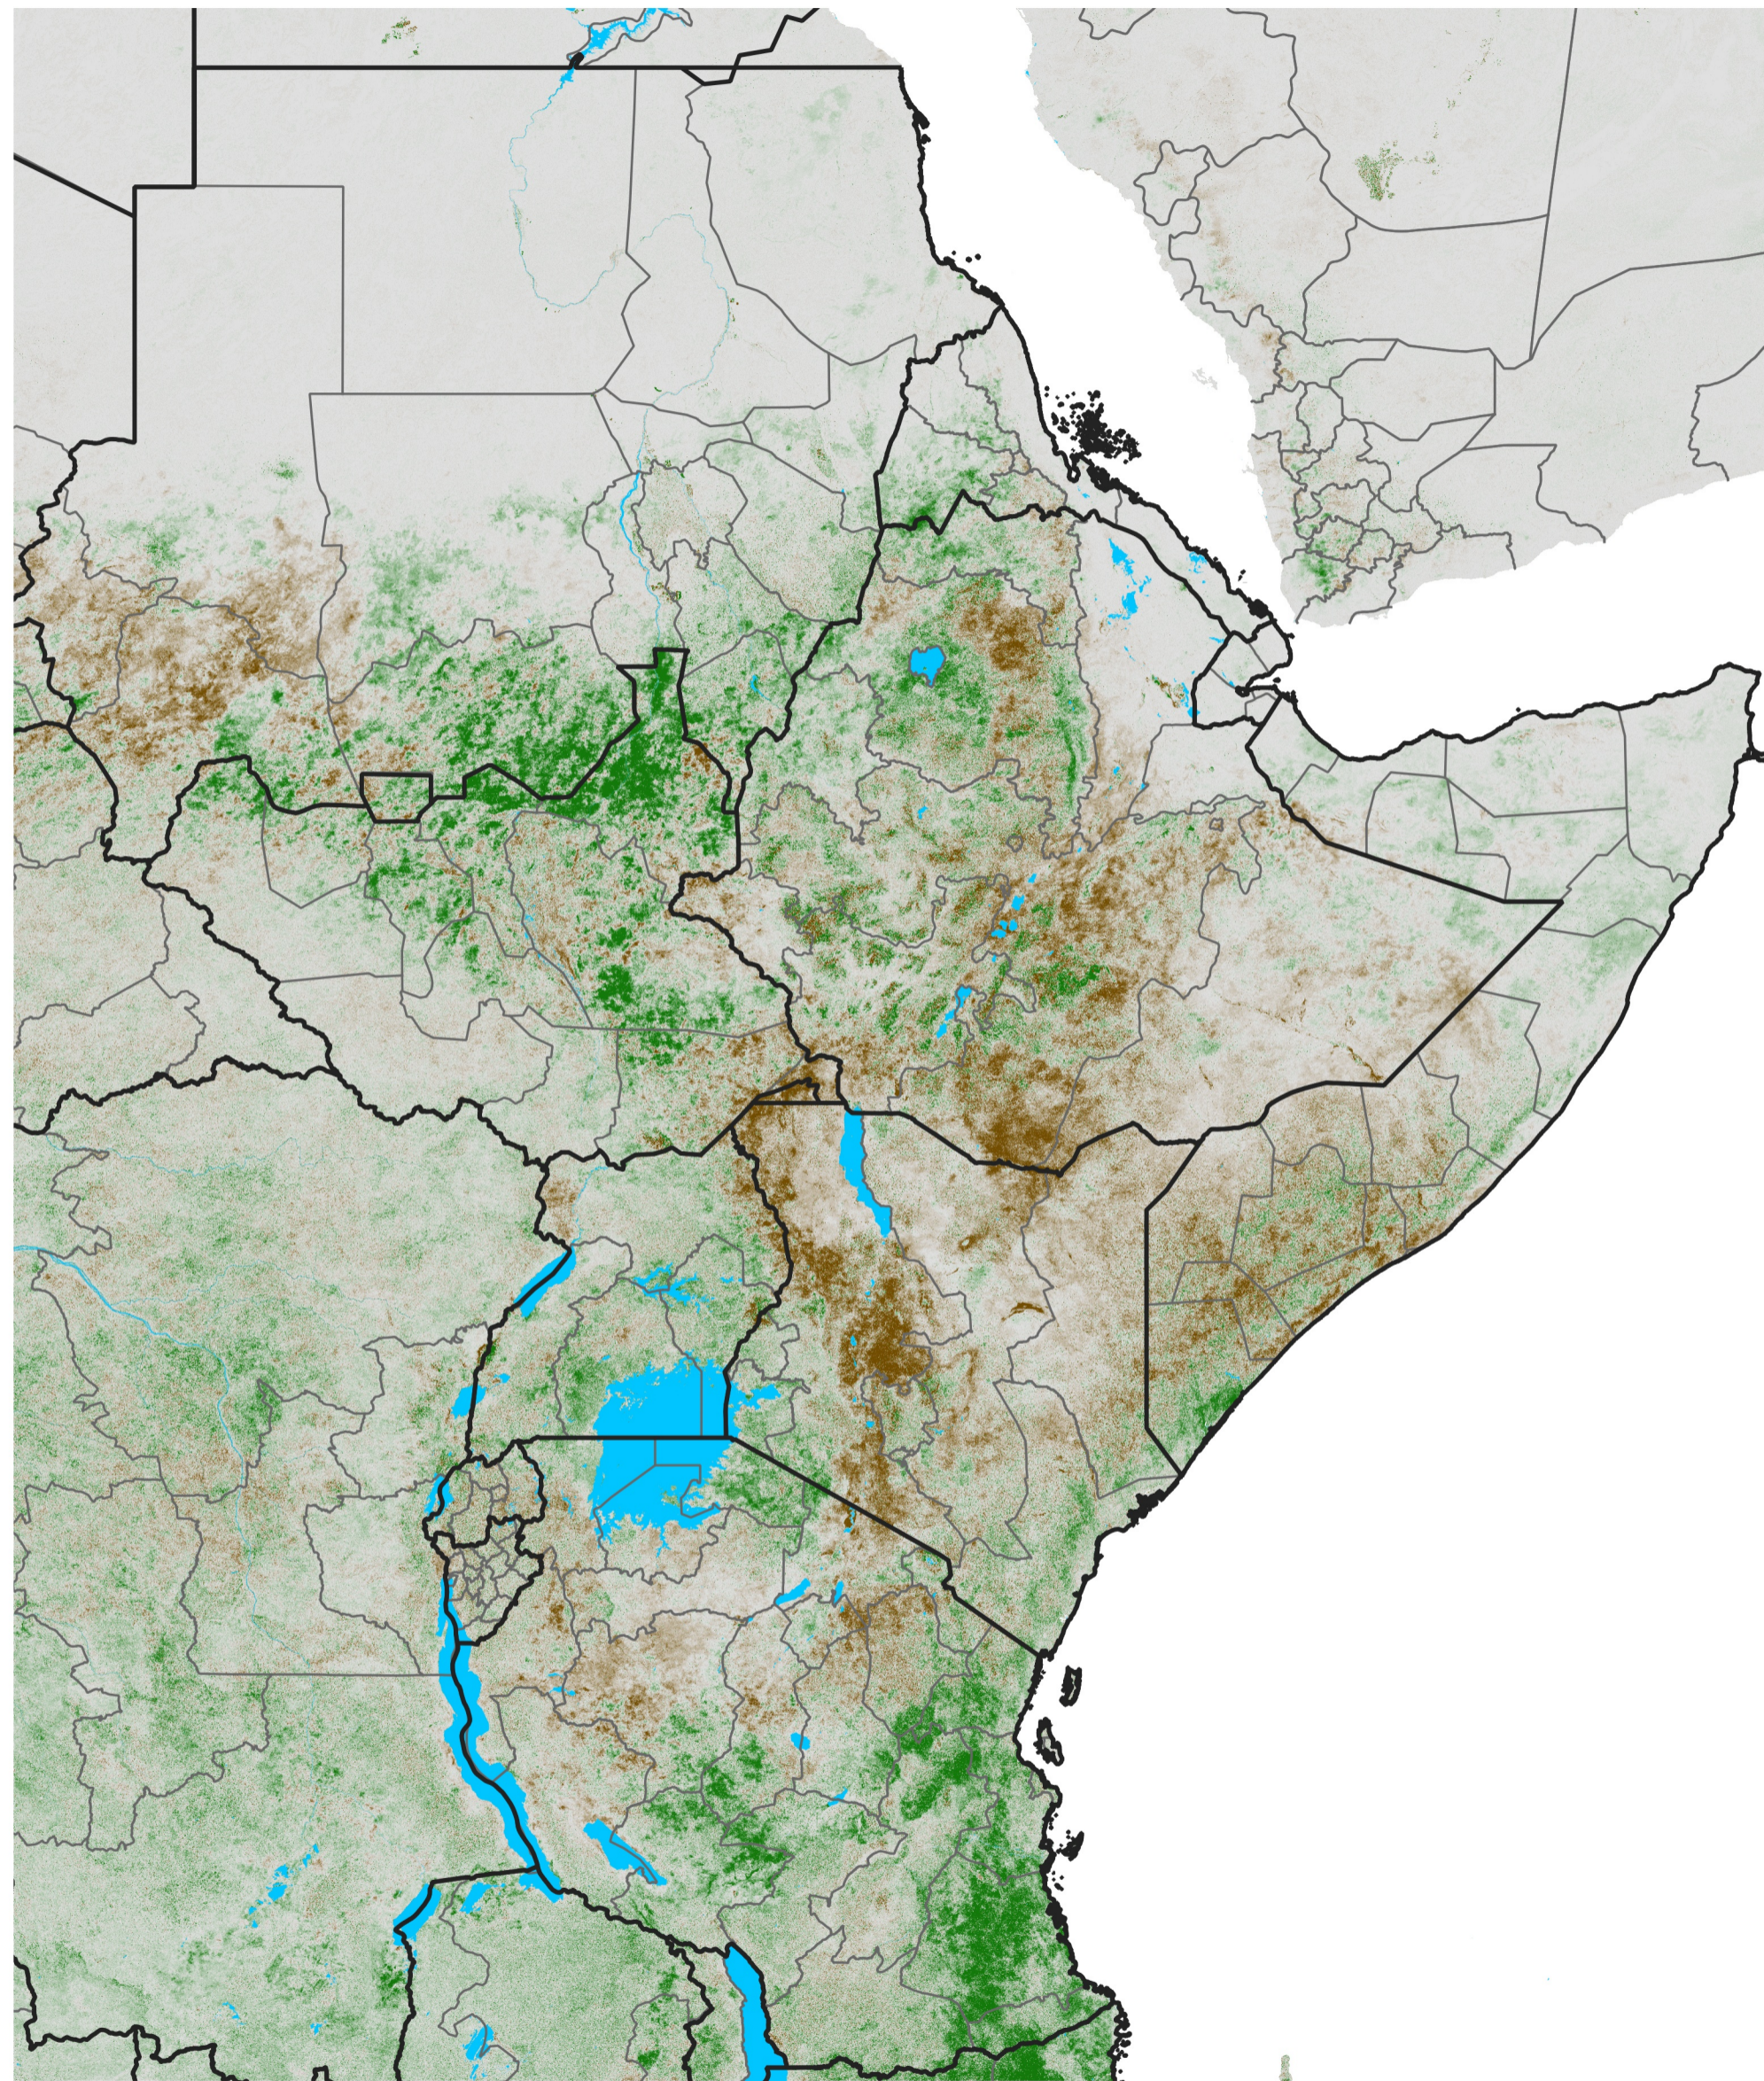

# East Africa NDVI Difference

2014 minus 2013

Period 39 / Jul 06 - 15, 2014

## NDVI Difference

< -0.3   -0.2   -0.1   -0.05   0.05   0.1   0.2   >0.3

Negative

No Difference

Positive