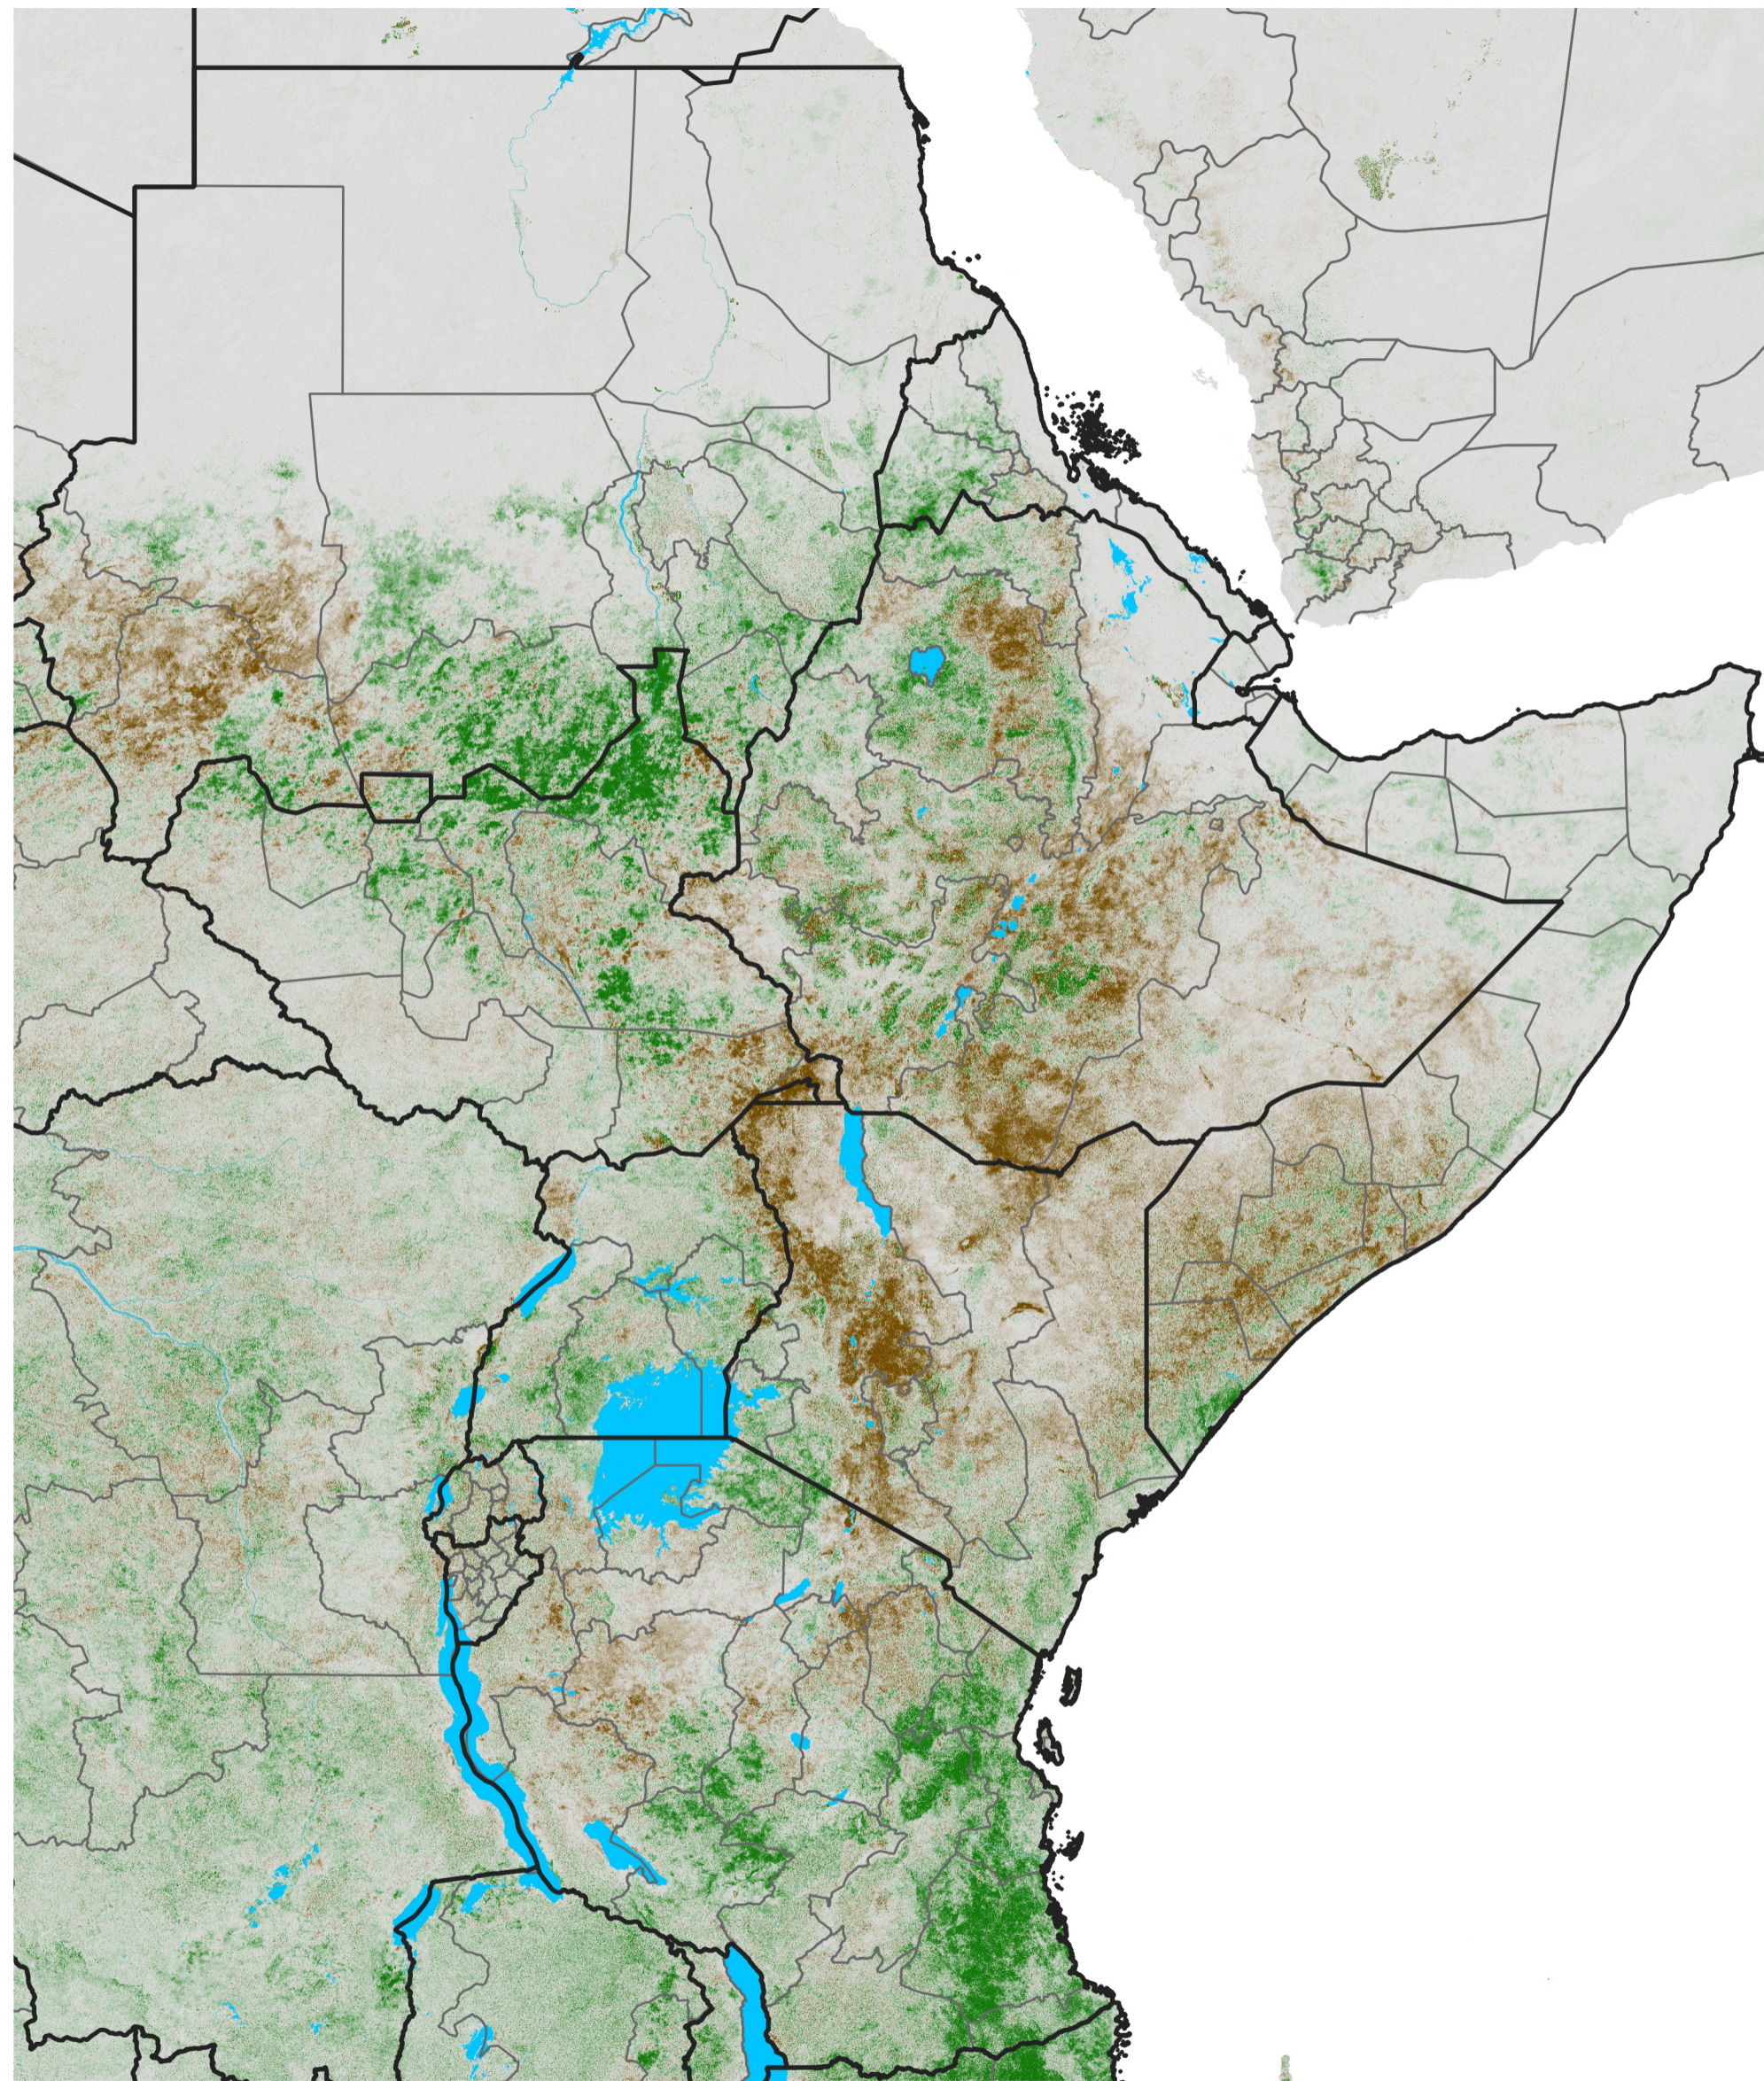

# East Africa NDVI Difference

2014 minus 2013

Period 40 / Jul 11 - 20, 2014

## NDVI Difference

< -0.3   -0.2   -0.1   -0.05   0.05   0.1   0.2   >0.3

Negative

No Difference

Positive