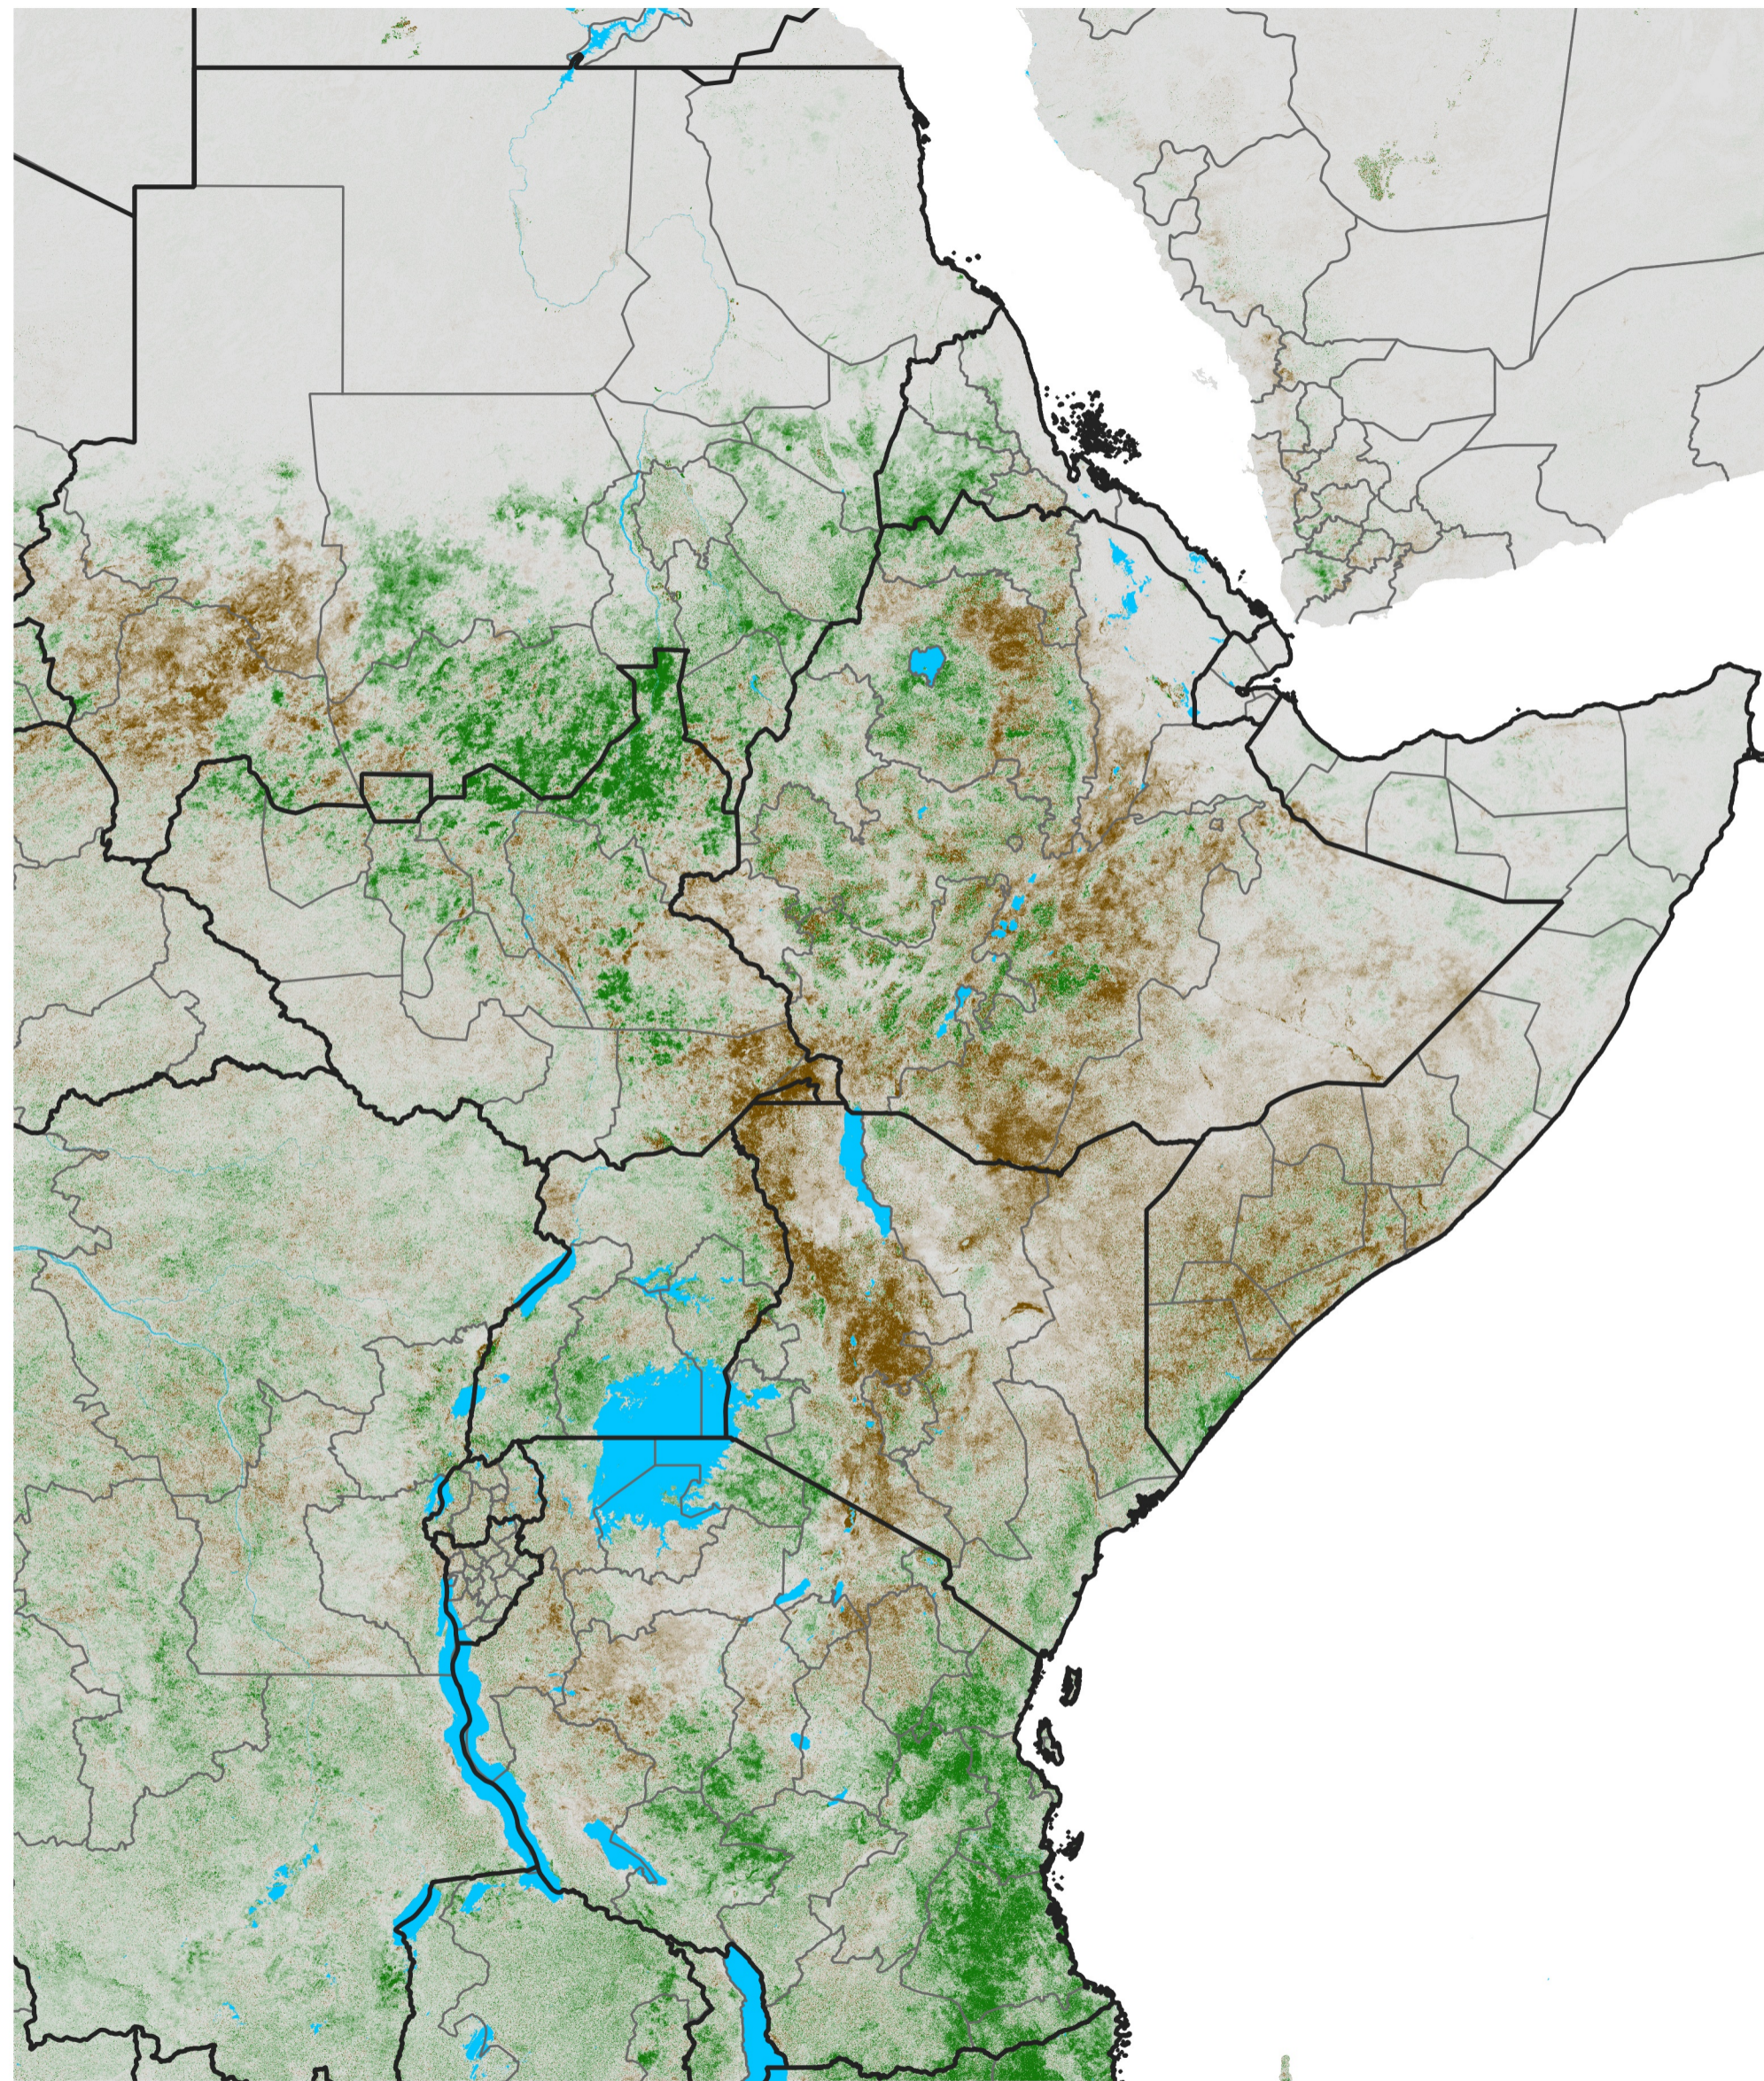

East Africa NDVI Difference

2014 minus 2013

Period 41 / Jul 16 - 25, 2014

NDVI Difference

< -0.3 -0.2 -0.1 -0.05 0.05 0.1 0.2 >0.3

Negative

No Difference

Positive