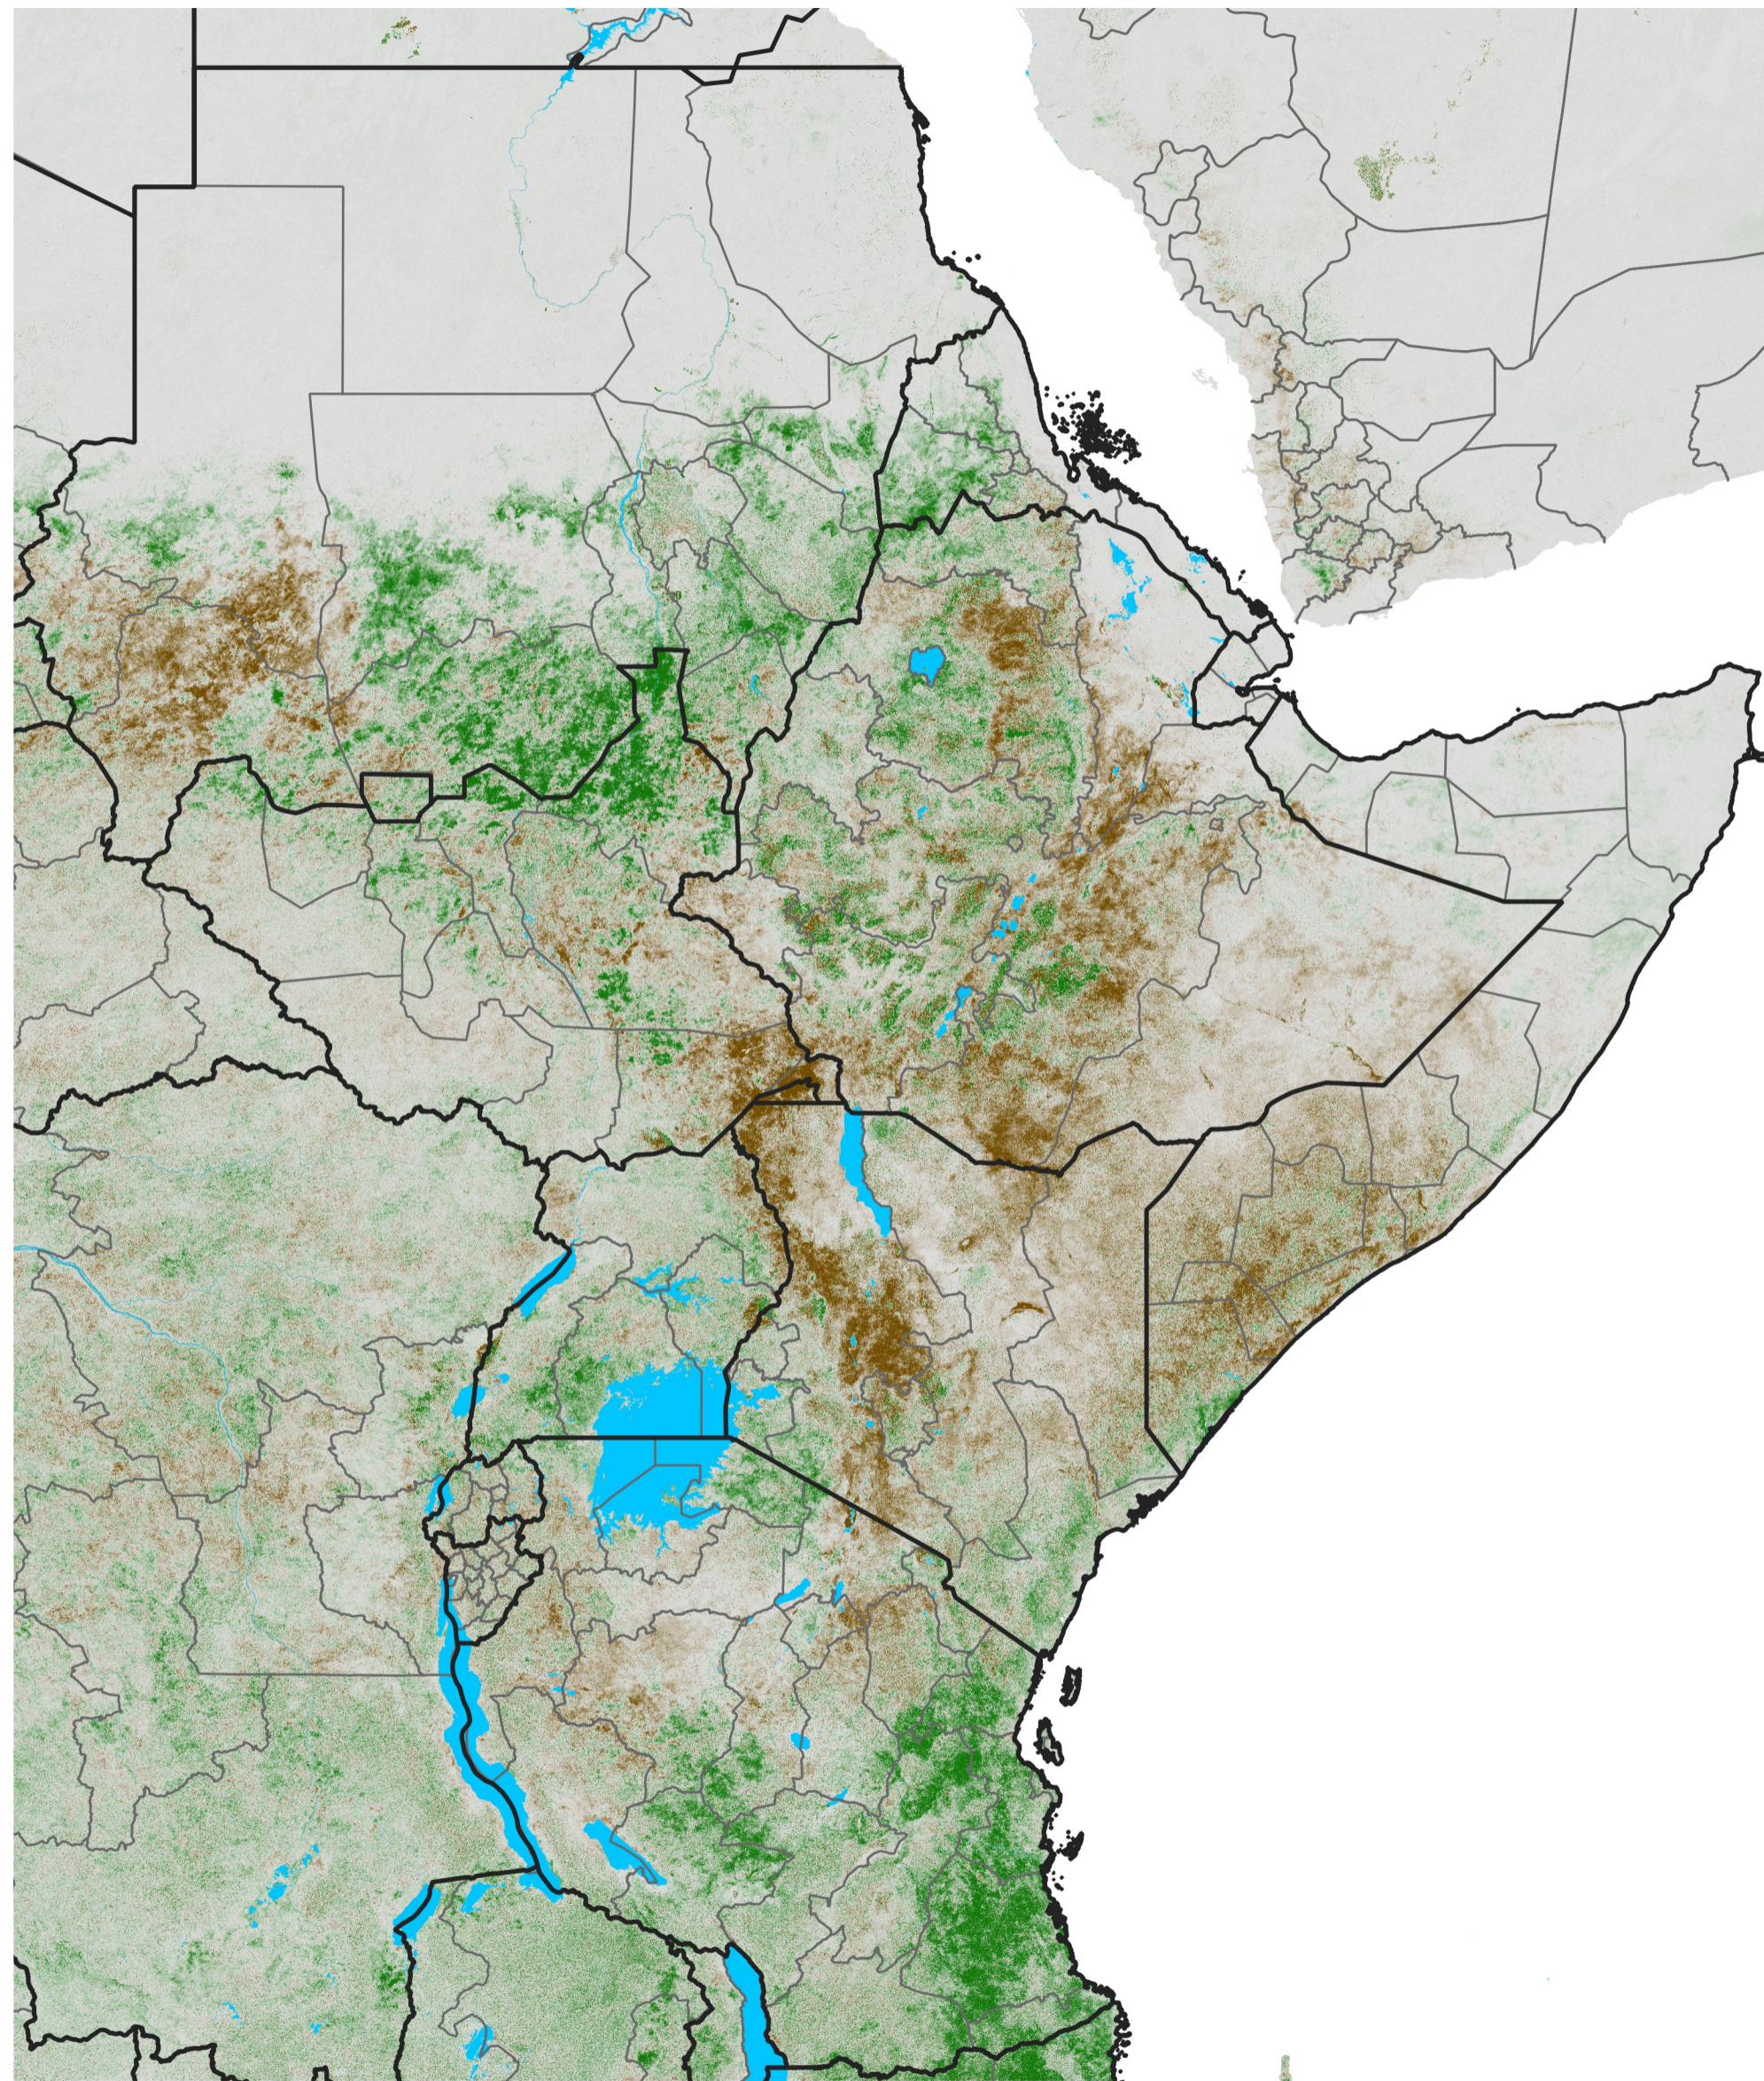

East Africa NDVI Difference

2014 minus 2013

Period 42 / Jul 21 - 31, 2014

NDVI Difference

< -0.3 -0.2 -0.1 -0.05 0.05 0.1 0.2 >0.3

Negative

No Difference

Positive