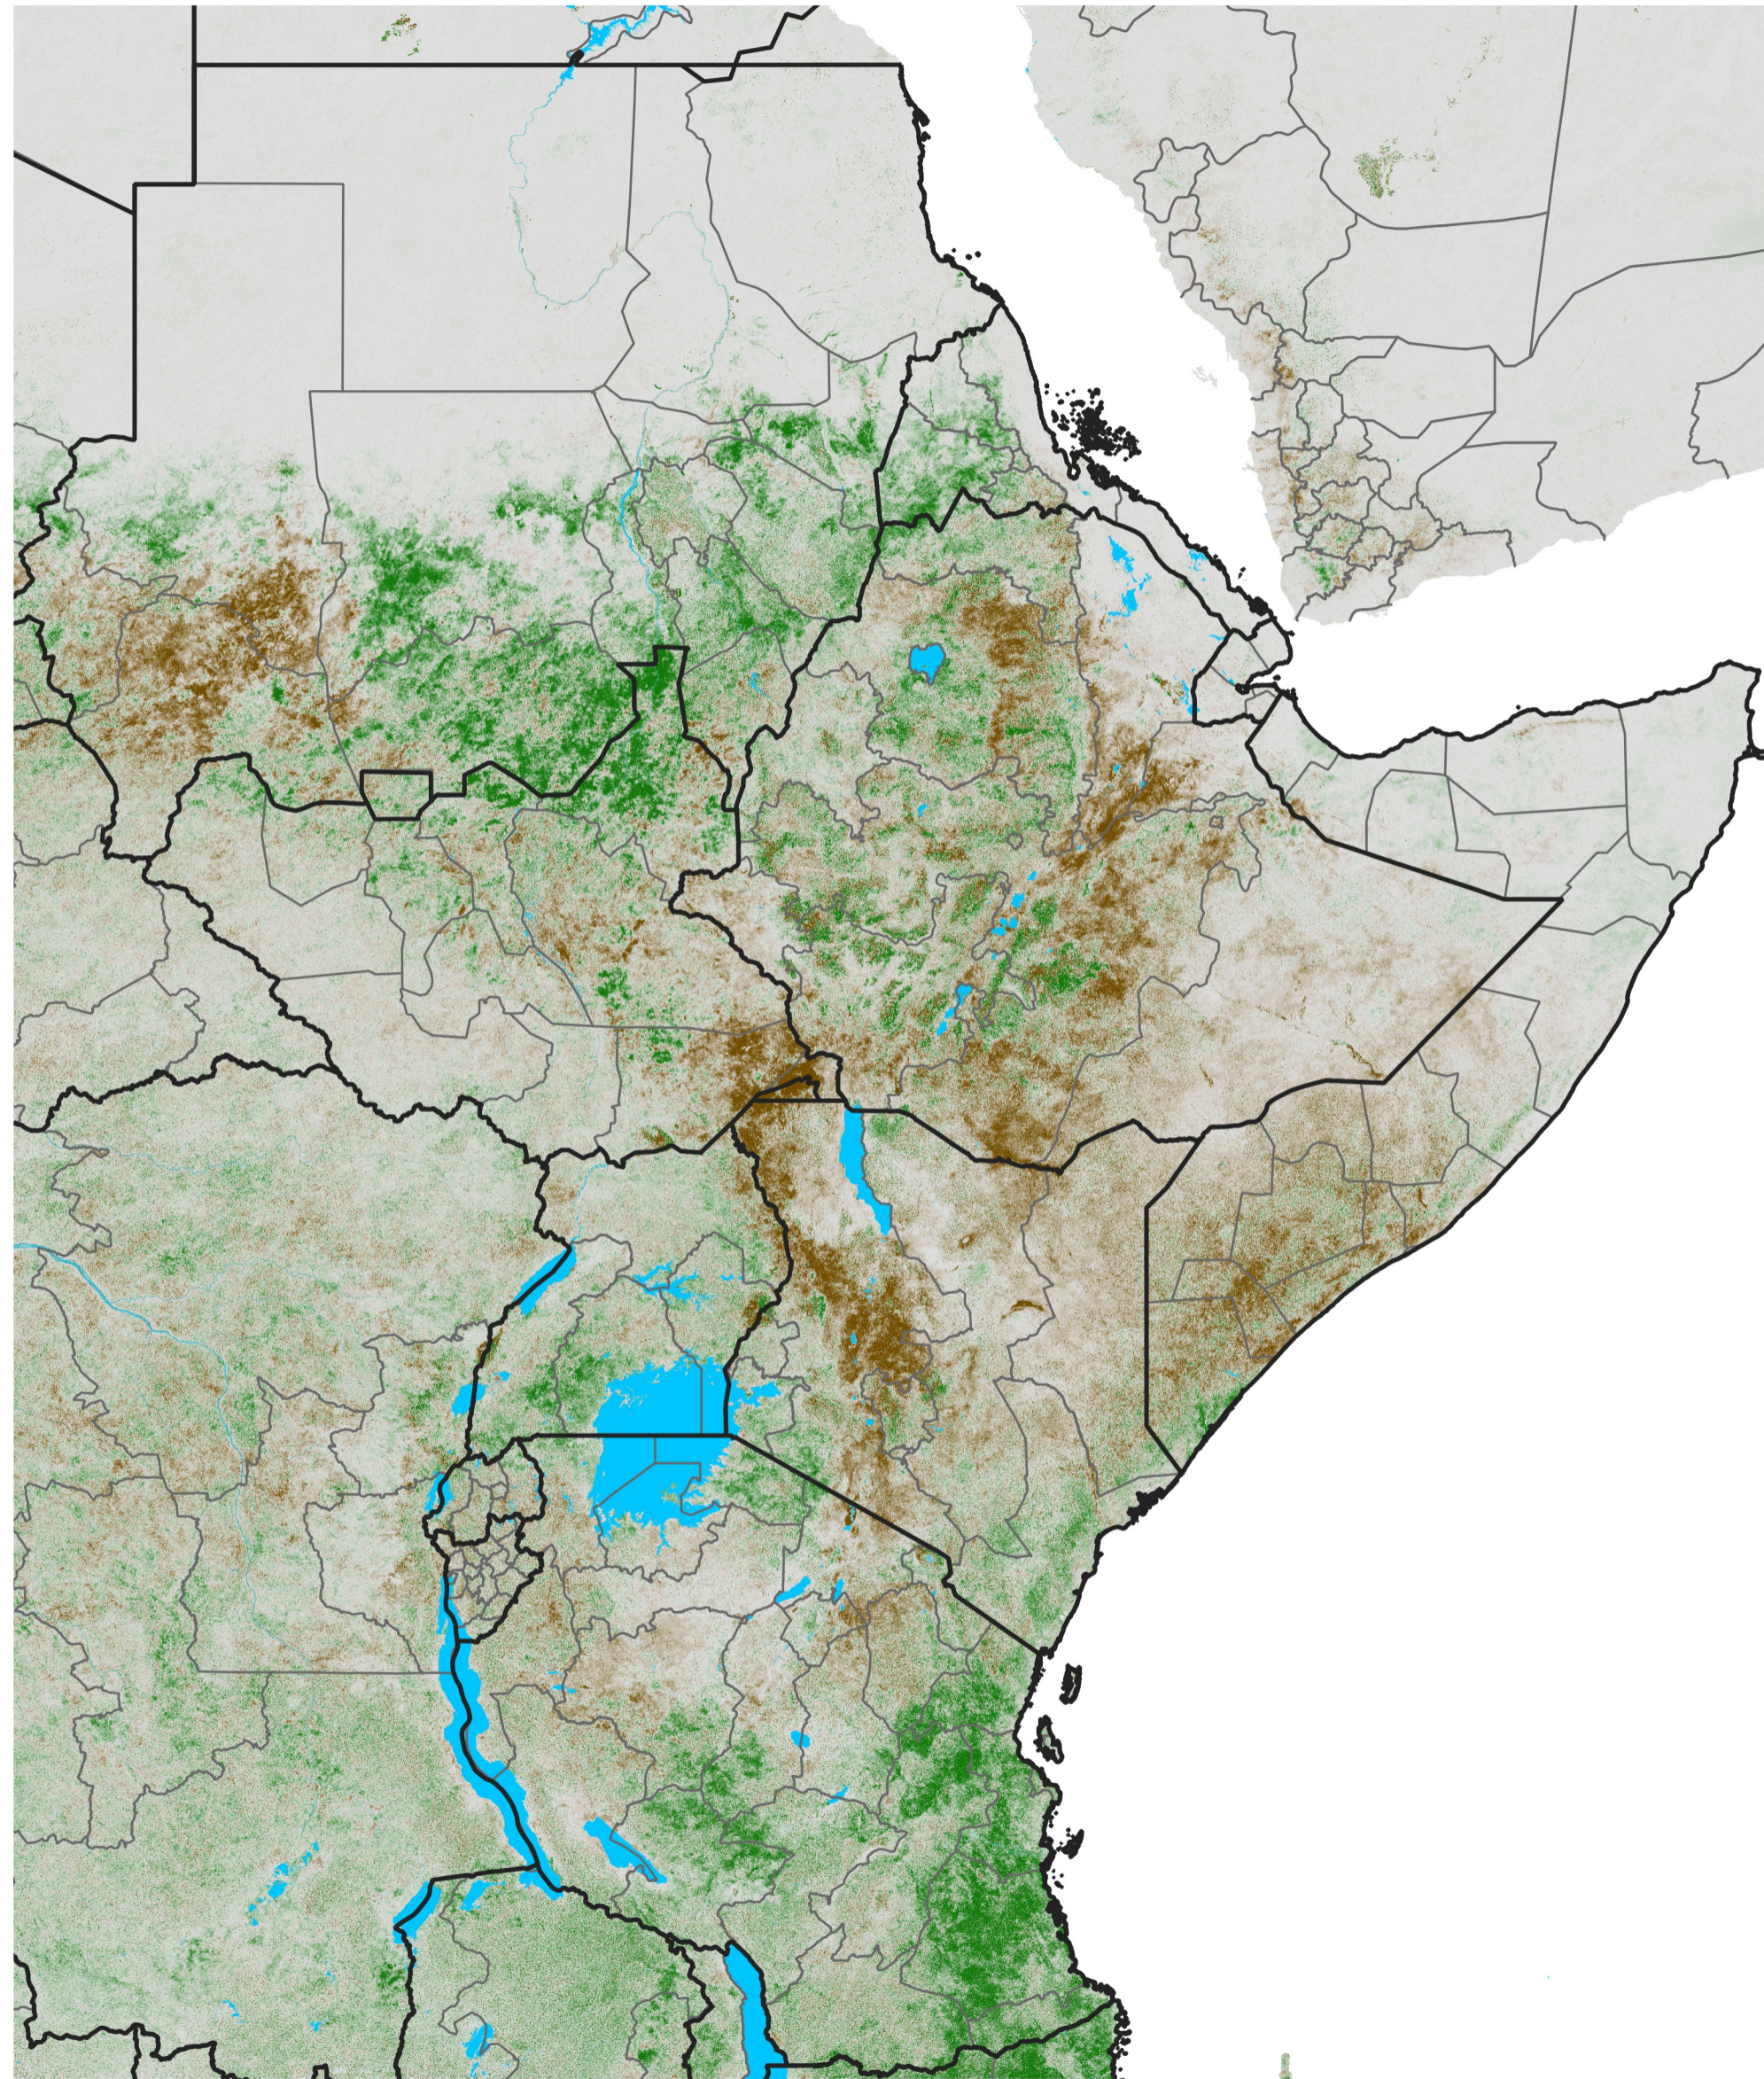

East Africa NDVI Difference

2014 minus 2013

Period 43 / Jul 26 - Aug 05, 2014

NDVI Difference

< -0.3 -0.2 -0.1 -0.05 0.05 0.1 0.2 >0.3

Negative

No Difference

Positive