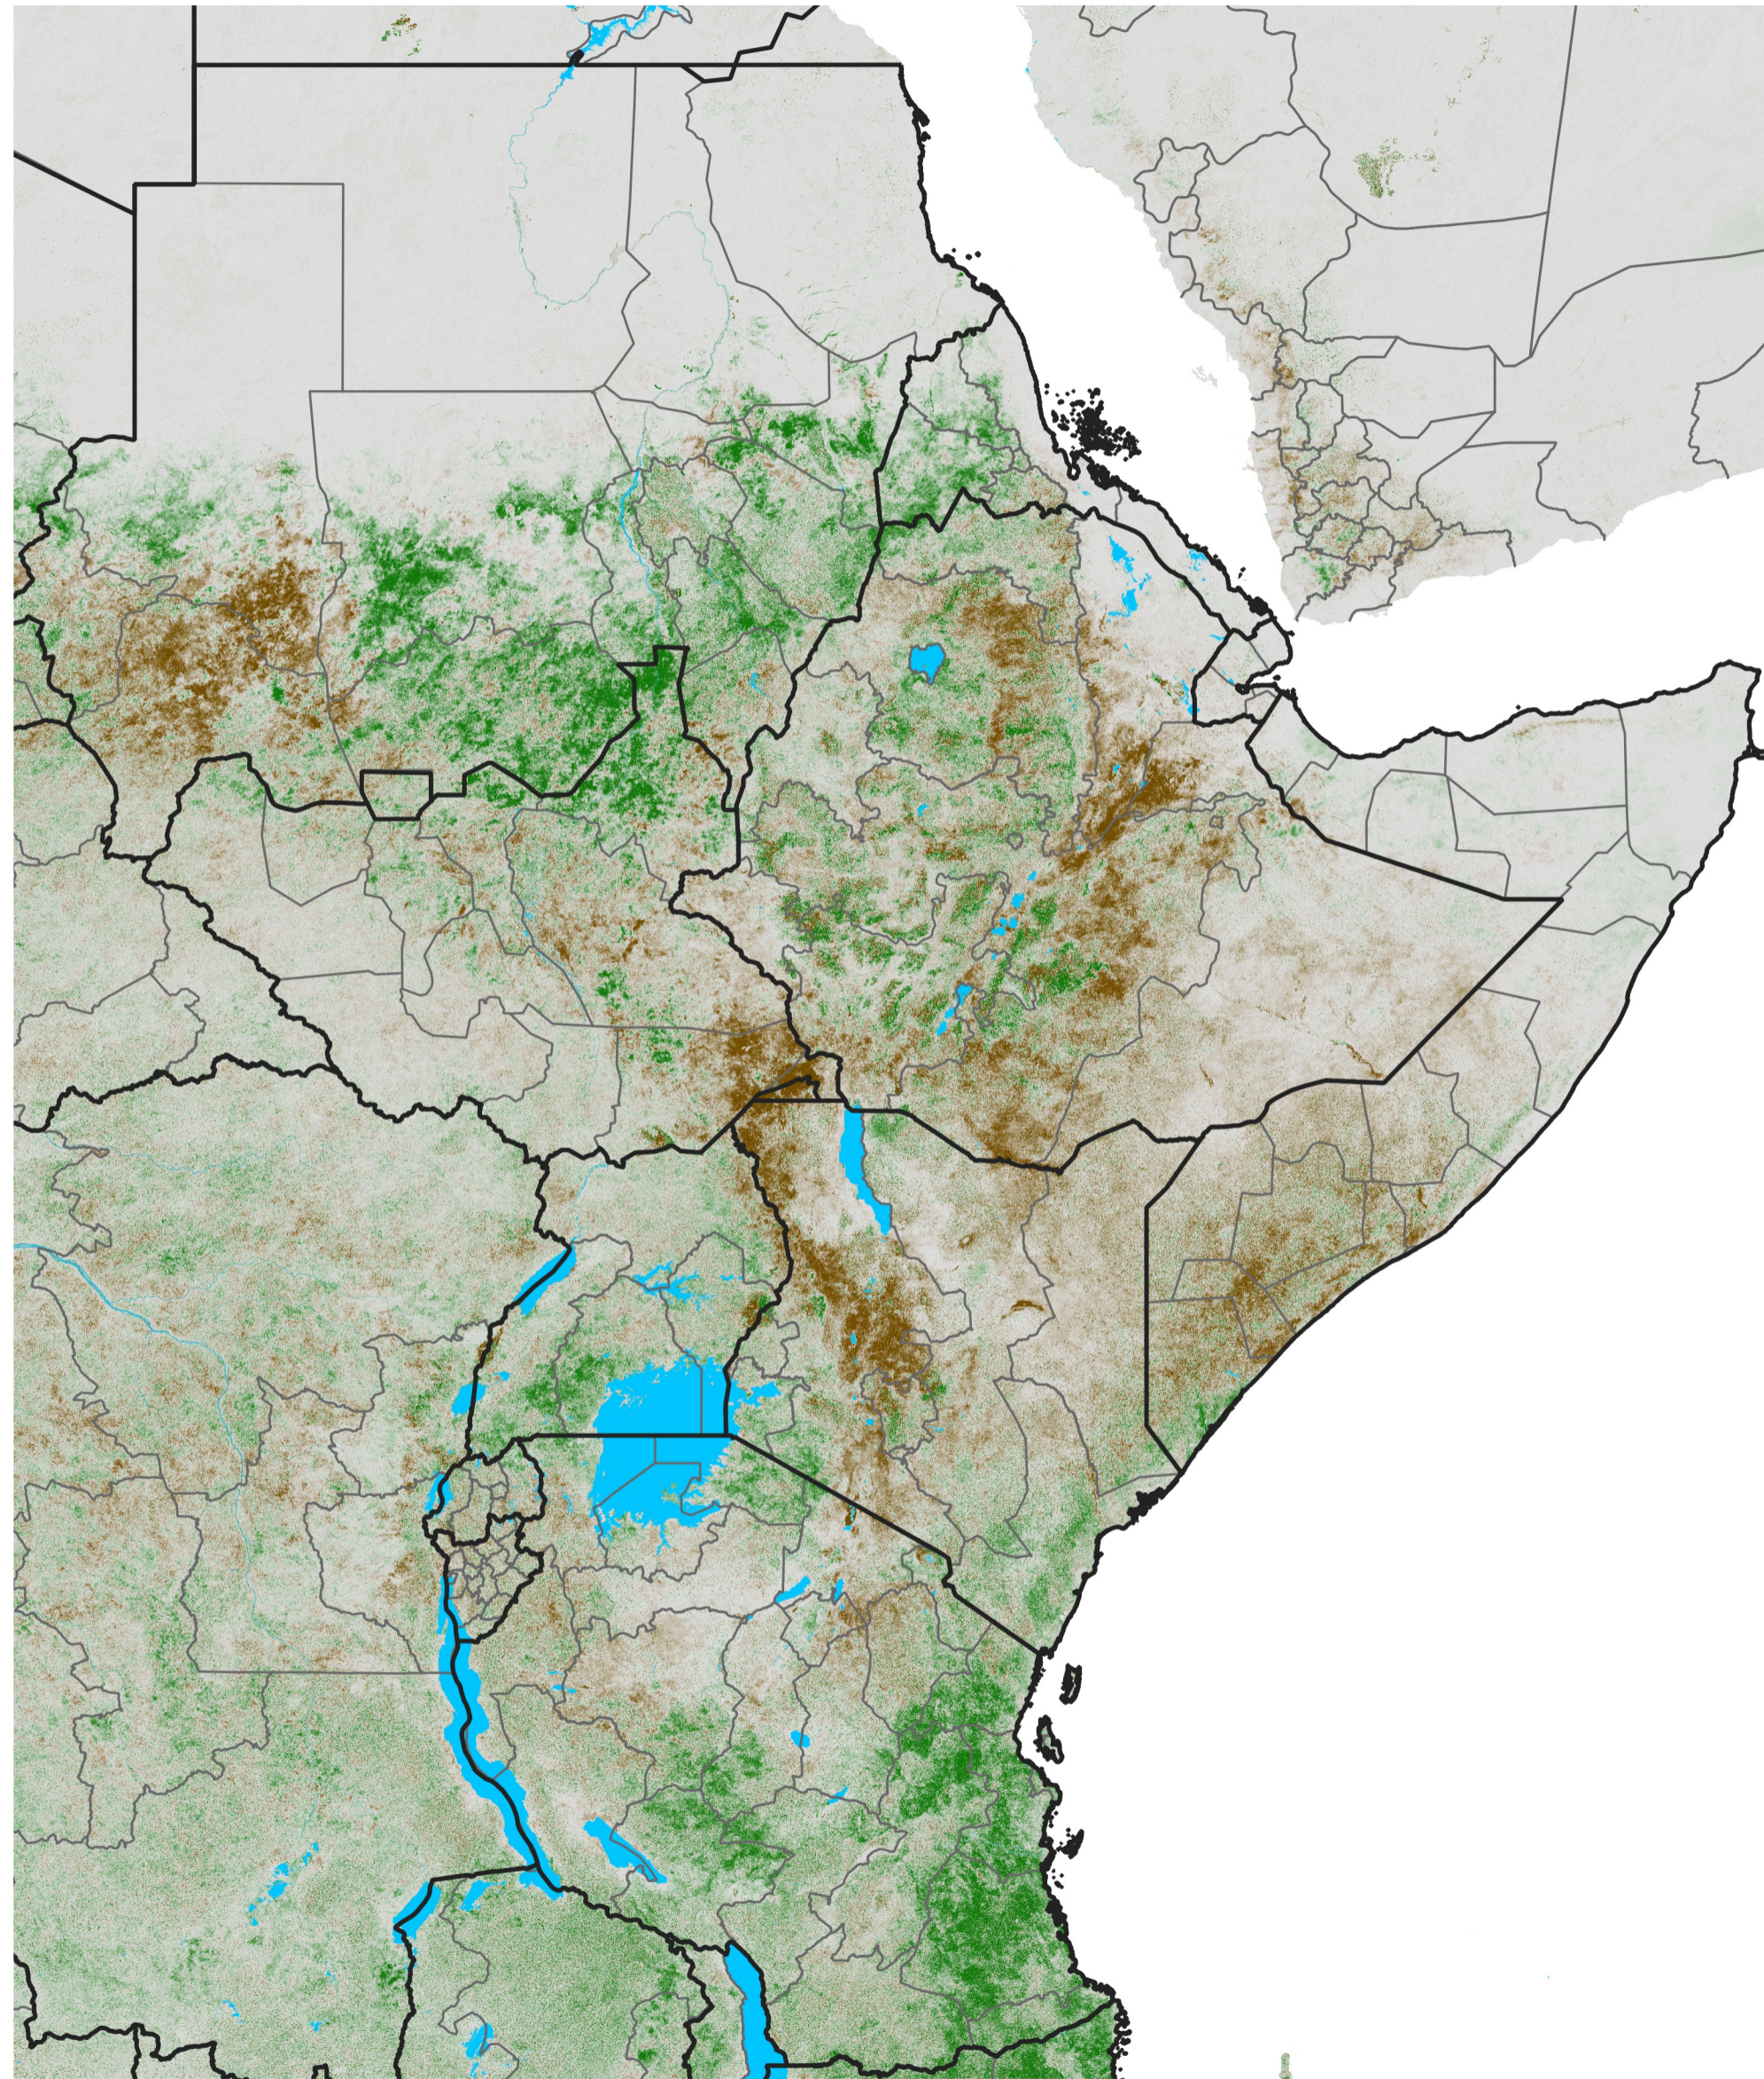

East Africa NDVI Difference

2014 minus 2013

Period 44 / Aug 01 - 10, 2014

NDVI Difference

< -0.3 -0.2 -0.1 -0.05 0.05 0.1 0.2 >0.3

Negative

No Difference

Positive