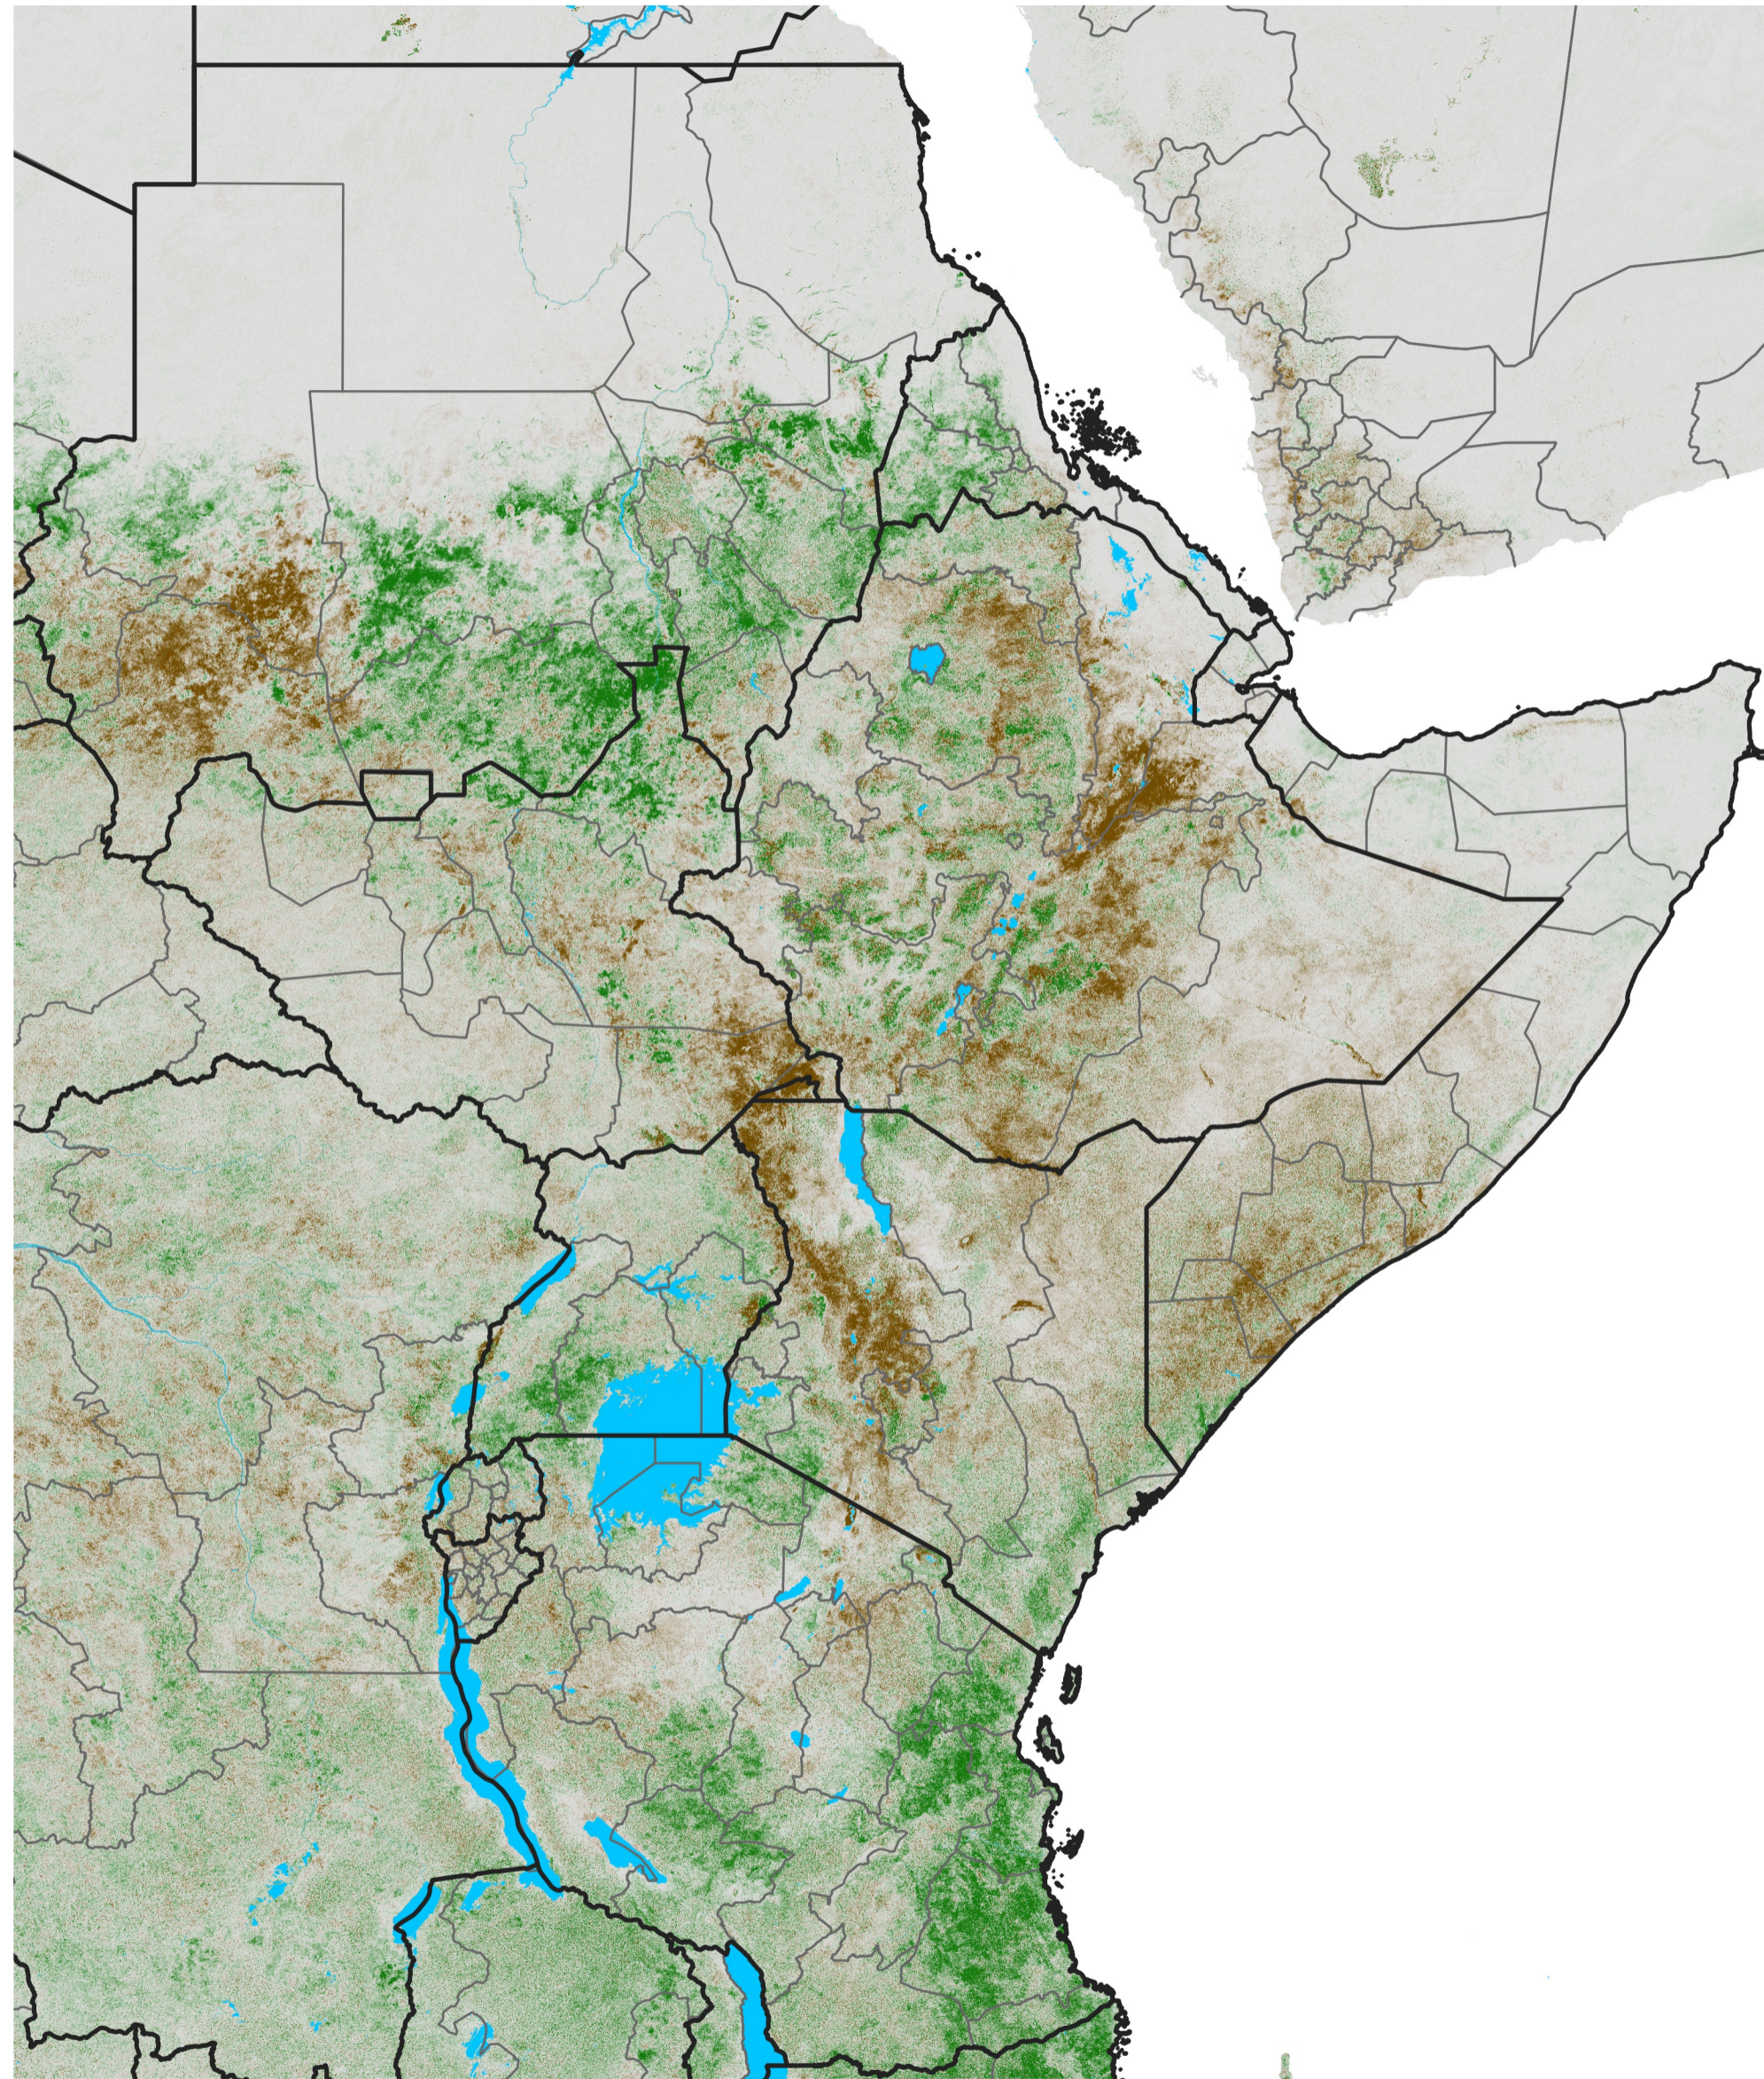

East Africa NDVI Difference

2014 minus 2013

Period 45 / Aug 06 - 15, 2014

NDVI Difference

< -0.3 -0.2 -0.1 -0.05 0.05 0.1 0.2 >0.3

Negative

No Difference

Positive