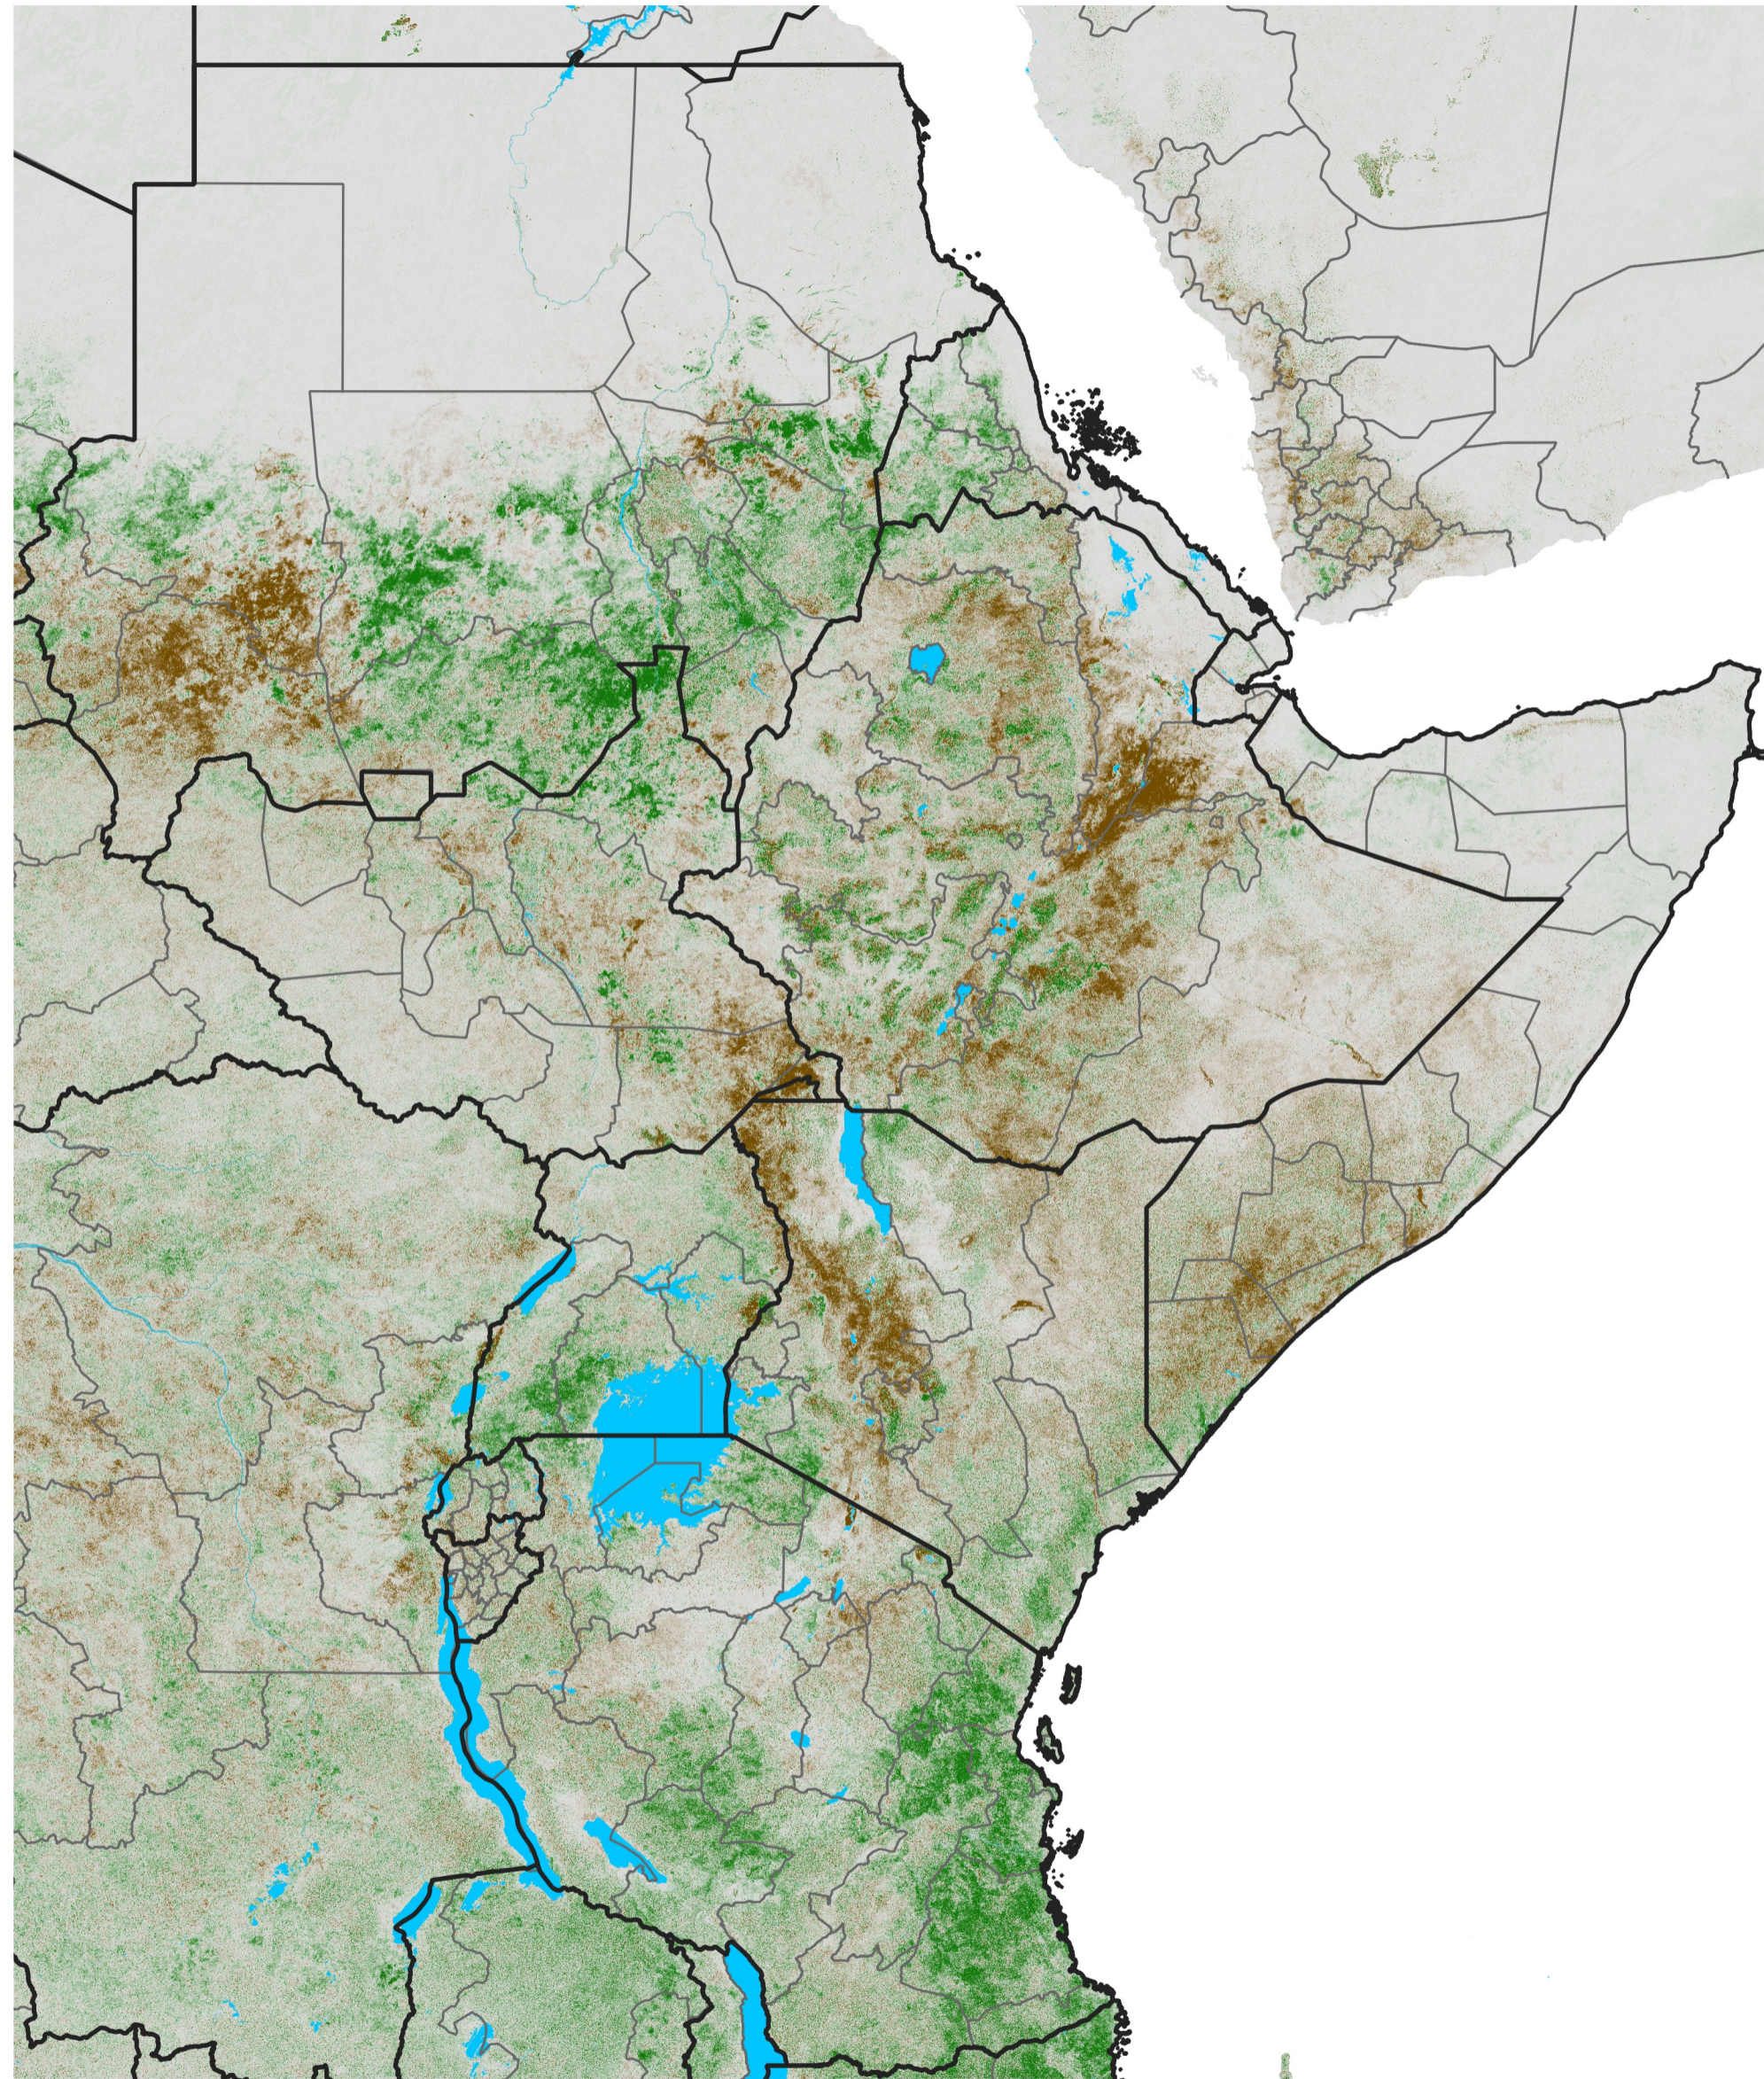

# East Africa NDVI Difference

2014 minus 2013

Period 46 / Aug 11 - 20, 2014

## NDVI Difference

< -0.3   -0.2   -0.1   -0.05   0.05   0.1   0.2   >0.3

Negative

No Difference

Positive