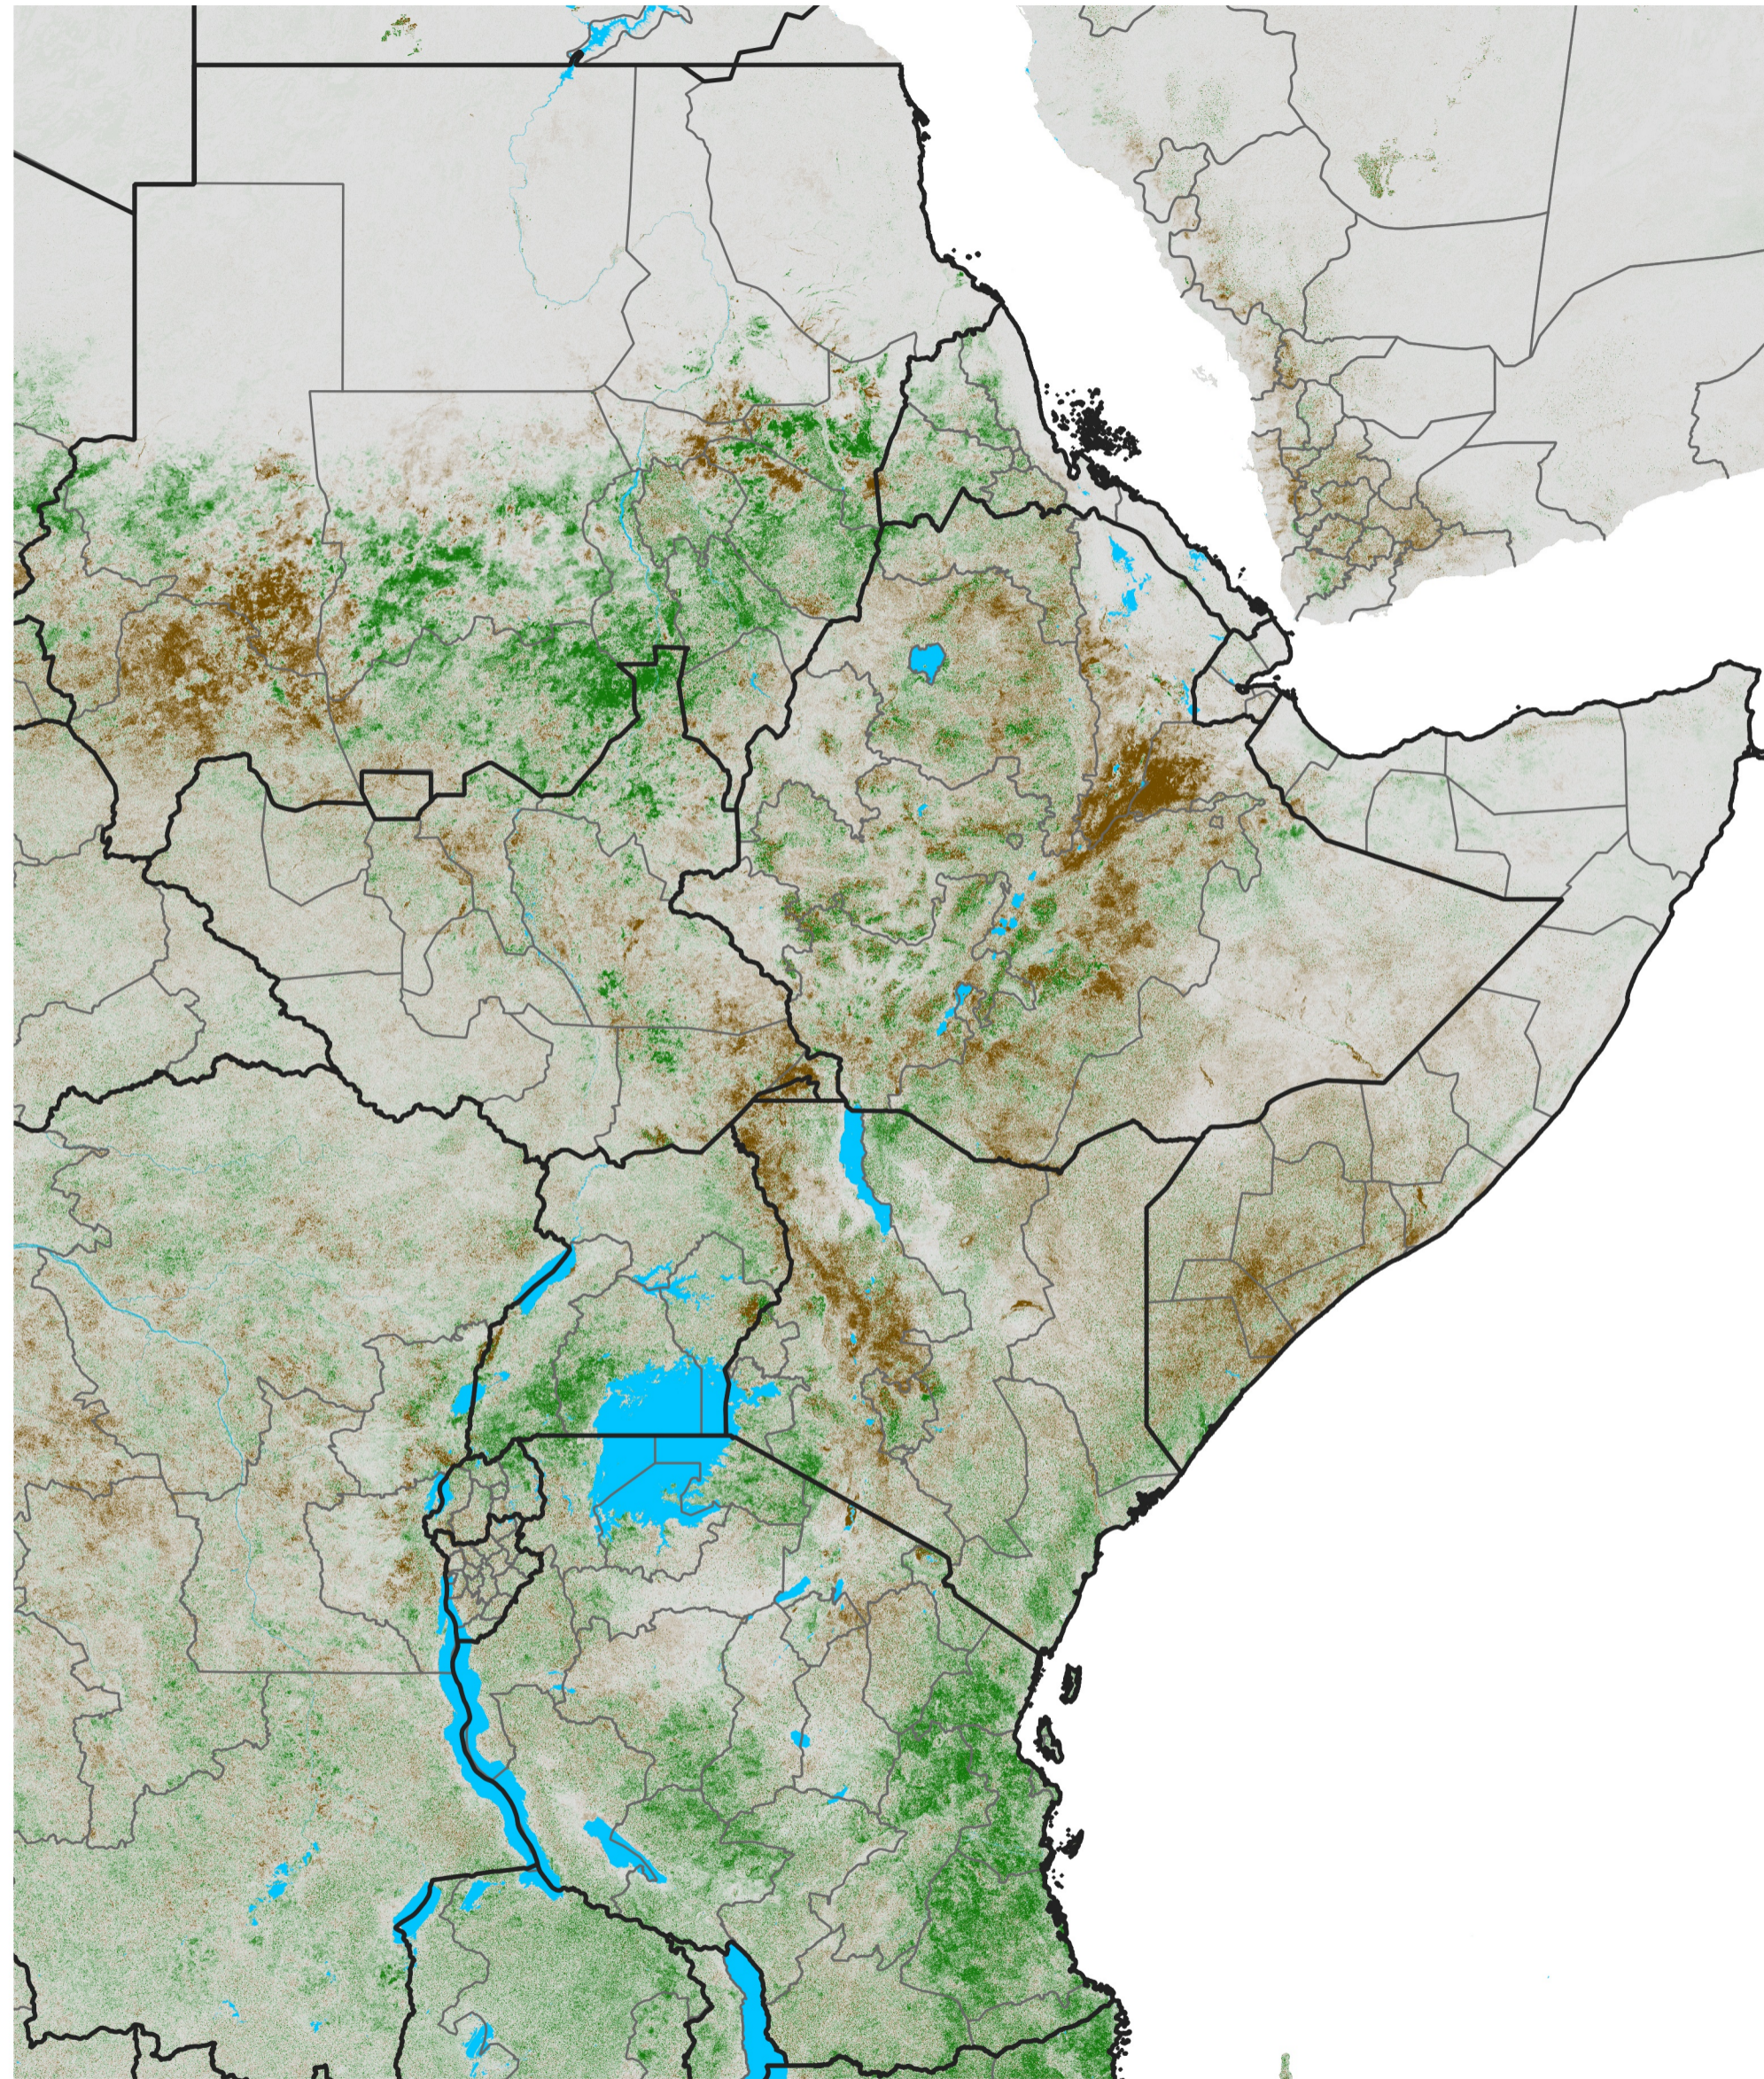

East Africa NDVI Difference

2014 minus 2013

Period 47 / Aug 16 - 25, 2014

NDVI Difference

< -0.3 -0.2 -0.1 -0.05 0.05 0.1 0.2 >0.3

Negative

No Difference

Positive