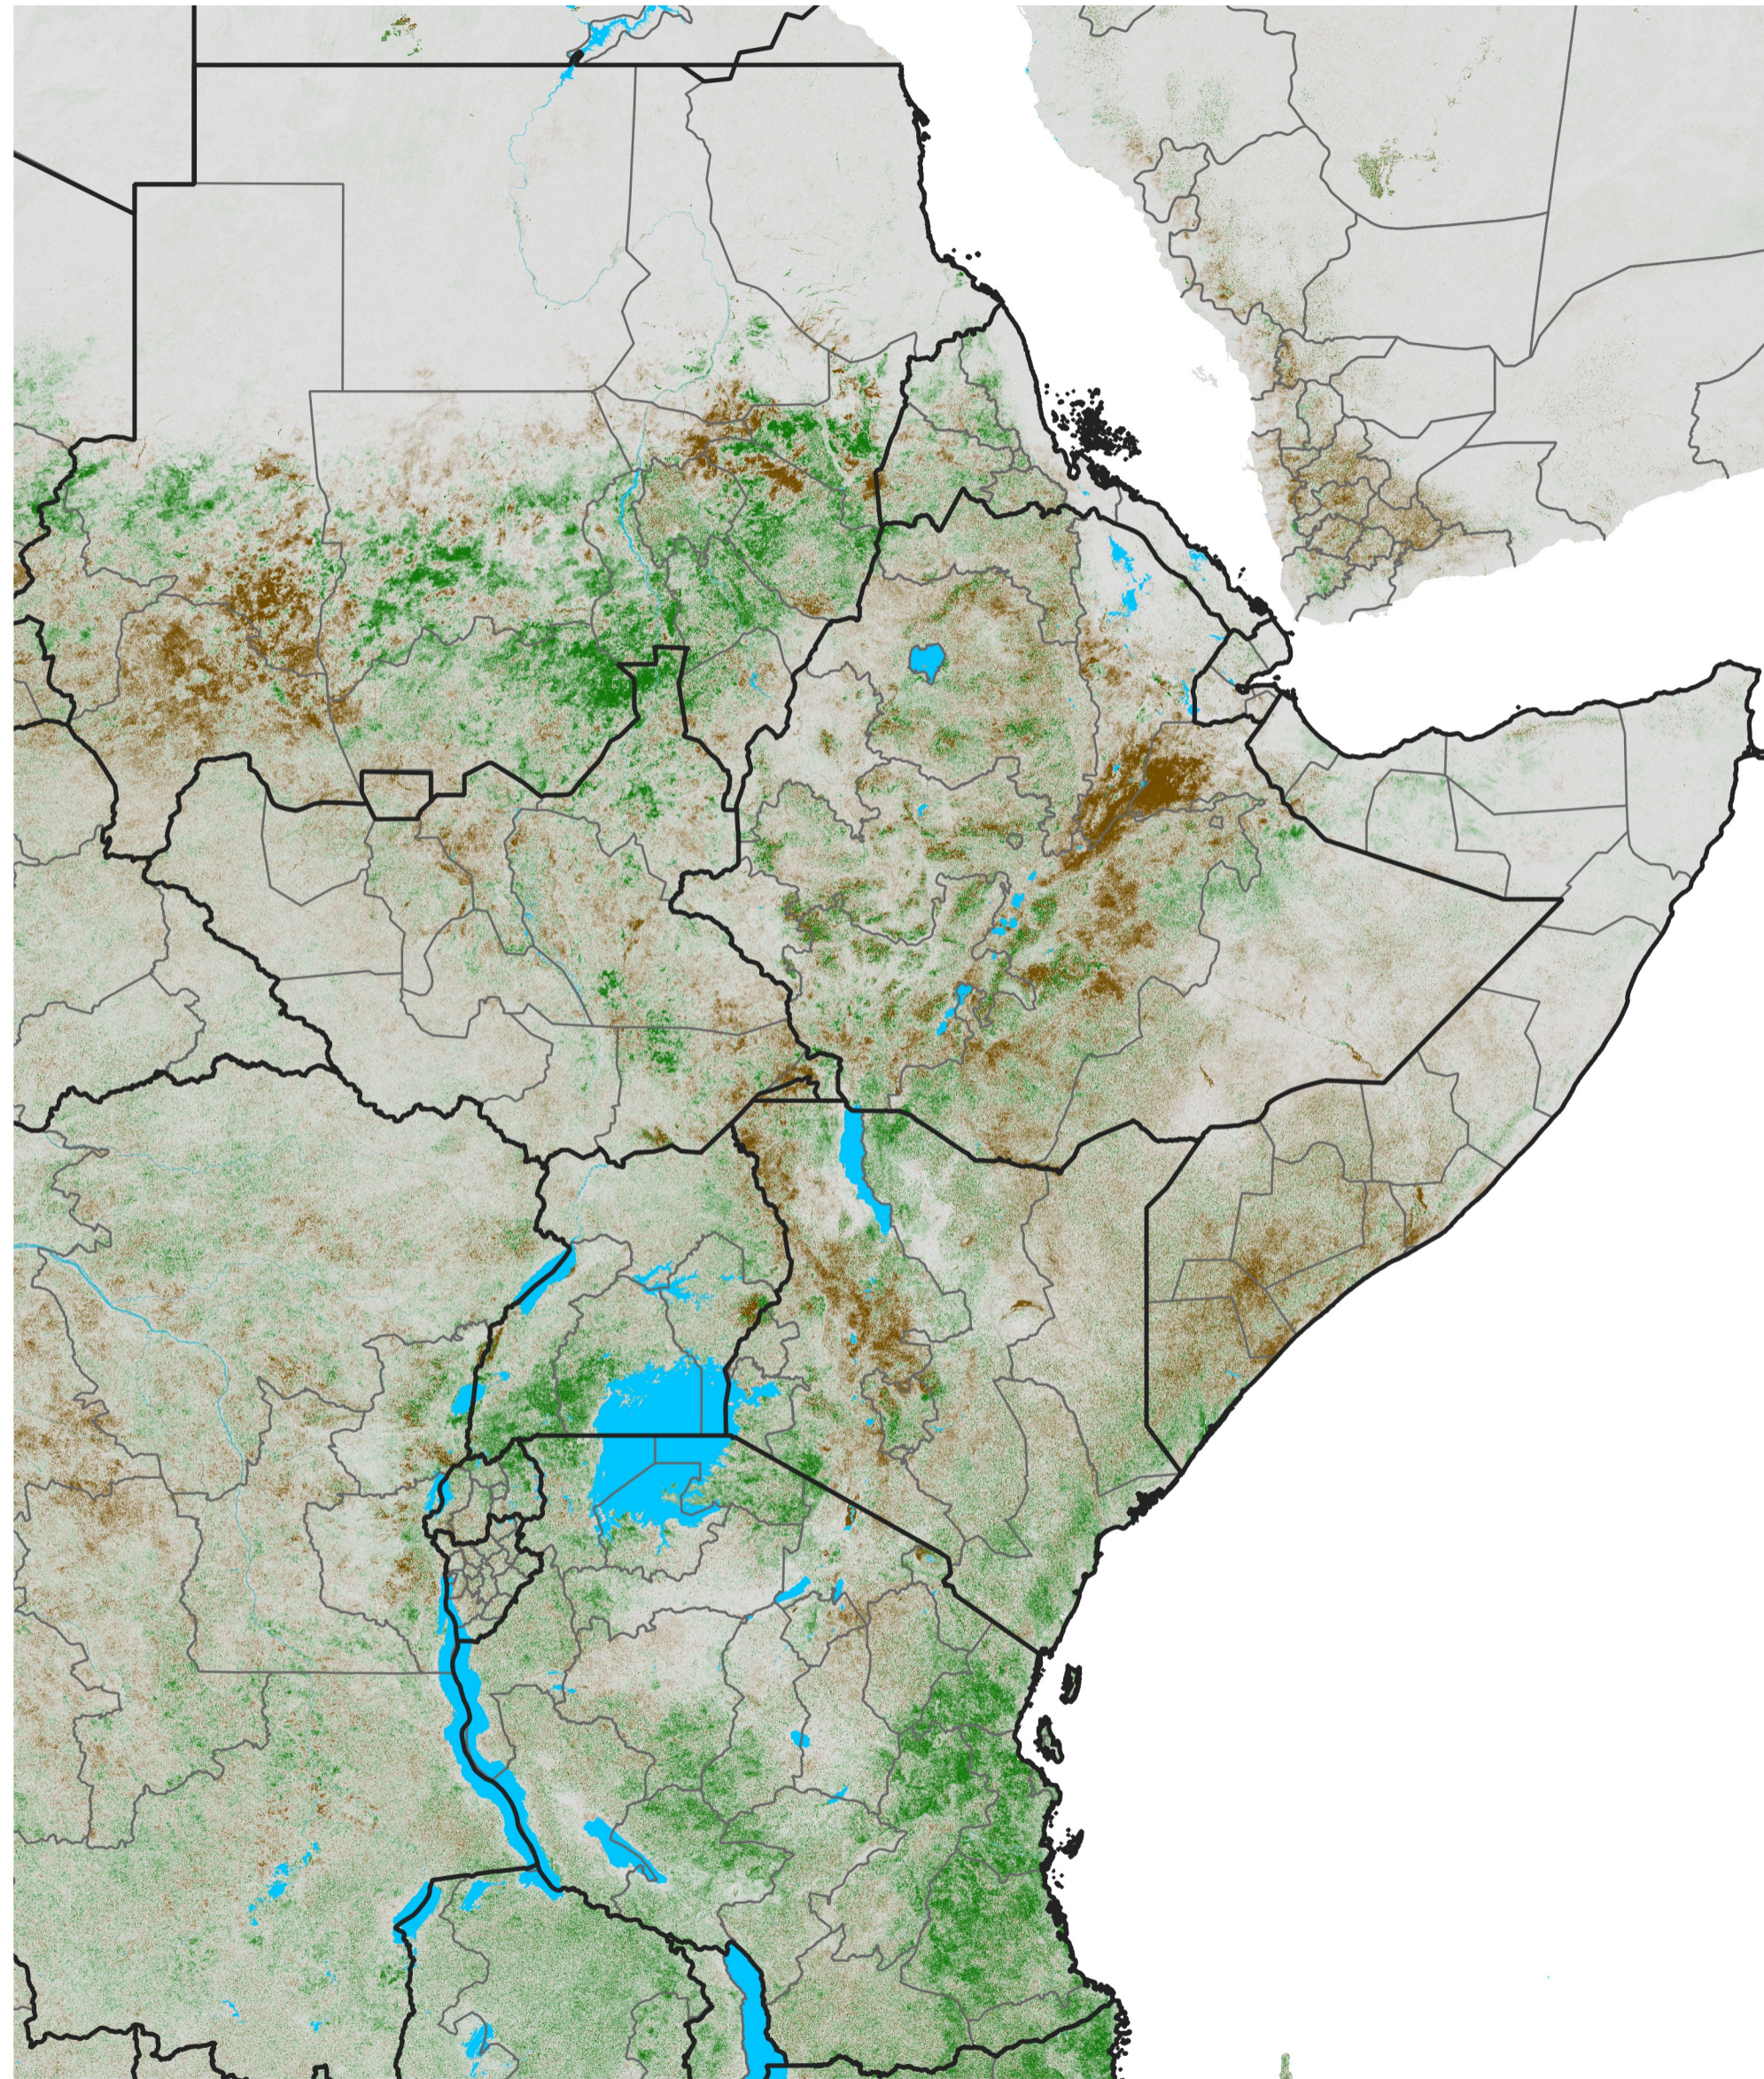

East Africa NDVI Difference

2014 minus 2013

Period 48 / Aug 21 - 31, 2014

NDVI Difference

< -0.3 -0.2 -0.1 -0.05 0.05 0.1 0.2 >0.3

Negative

No Difference

Positive