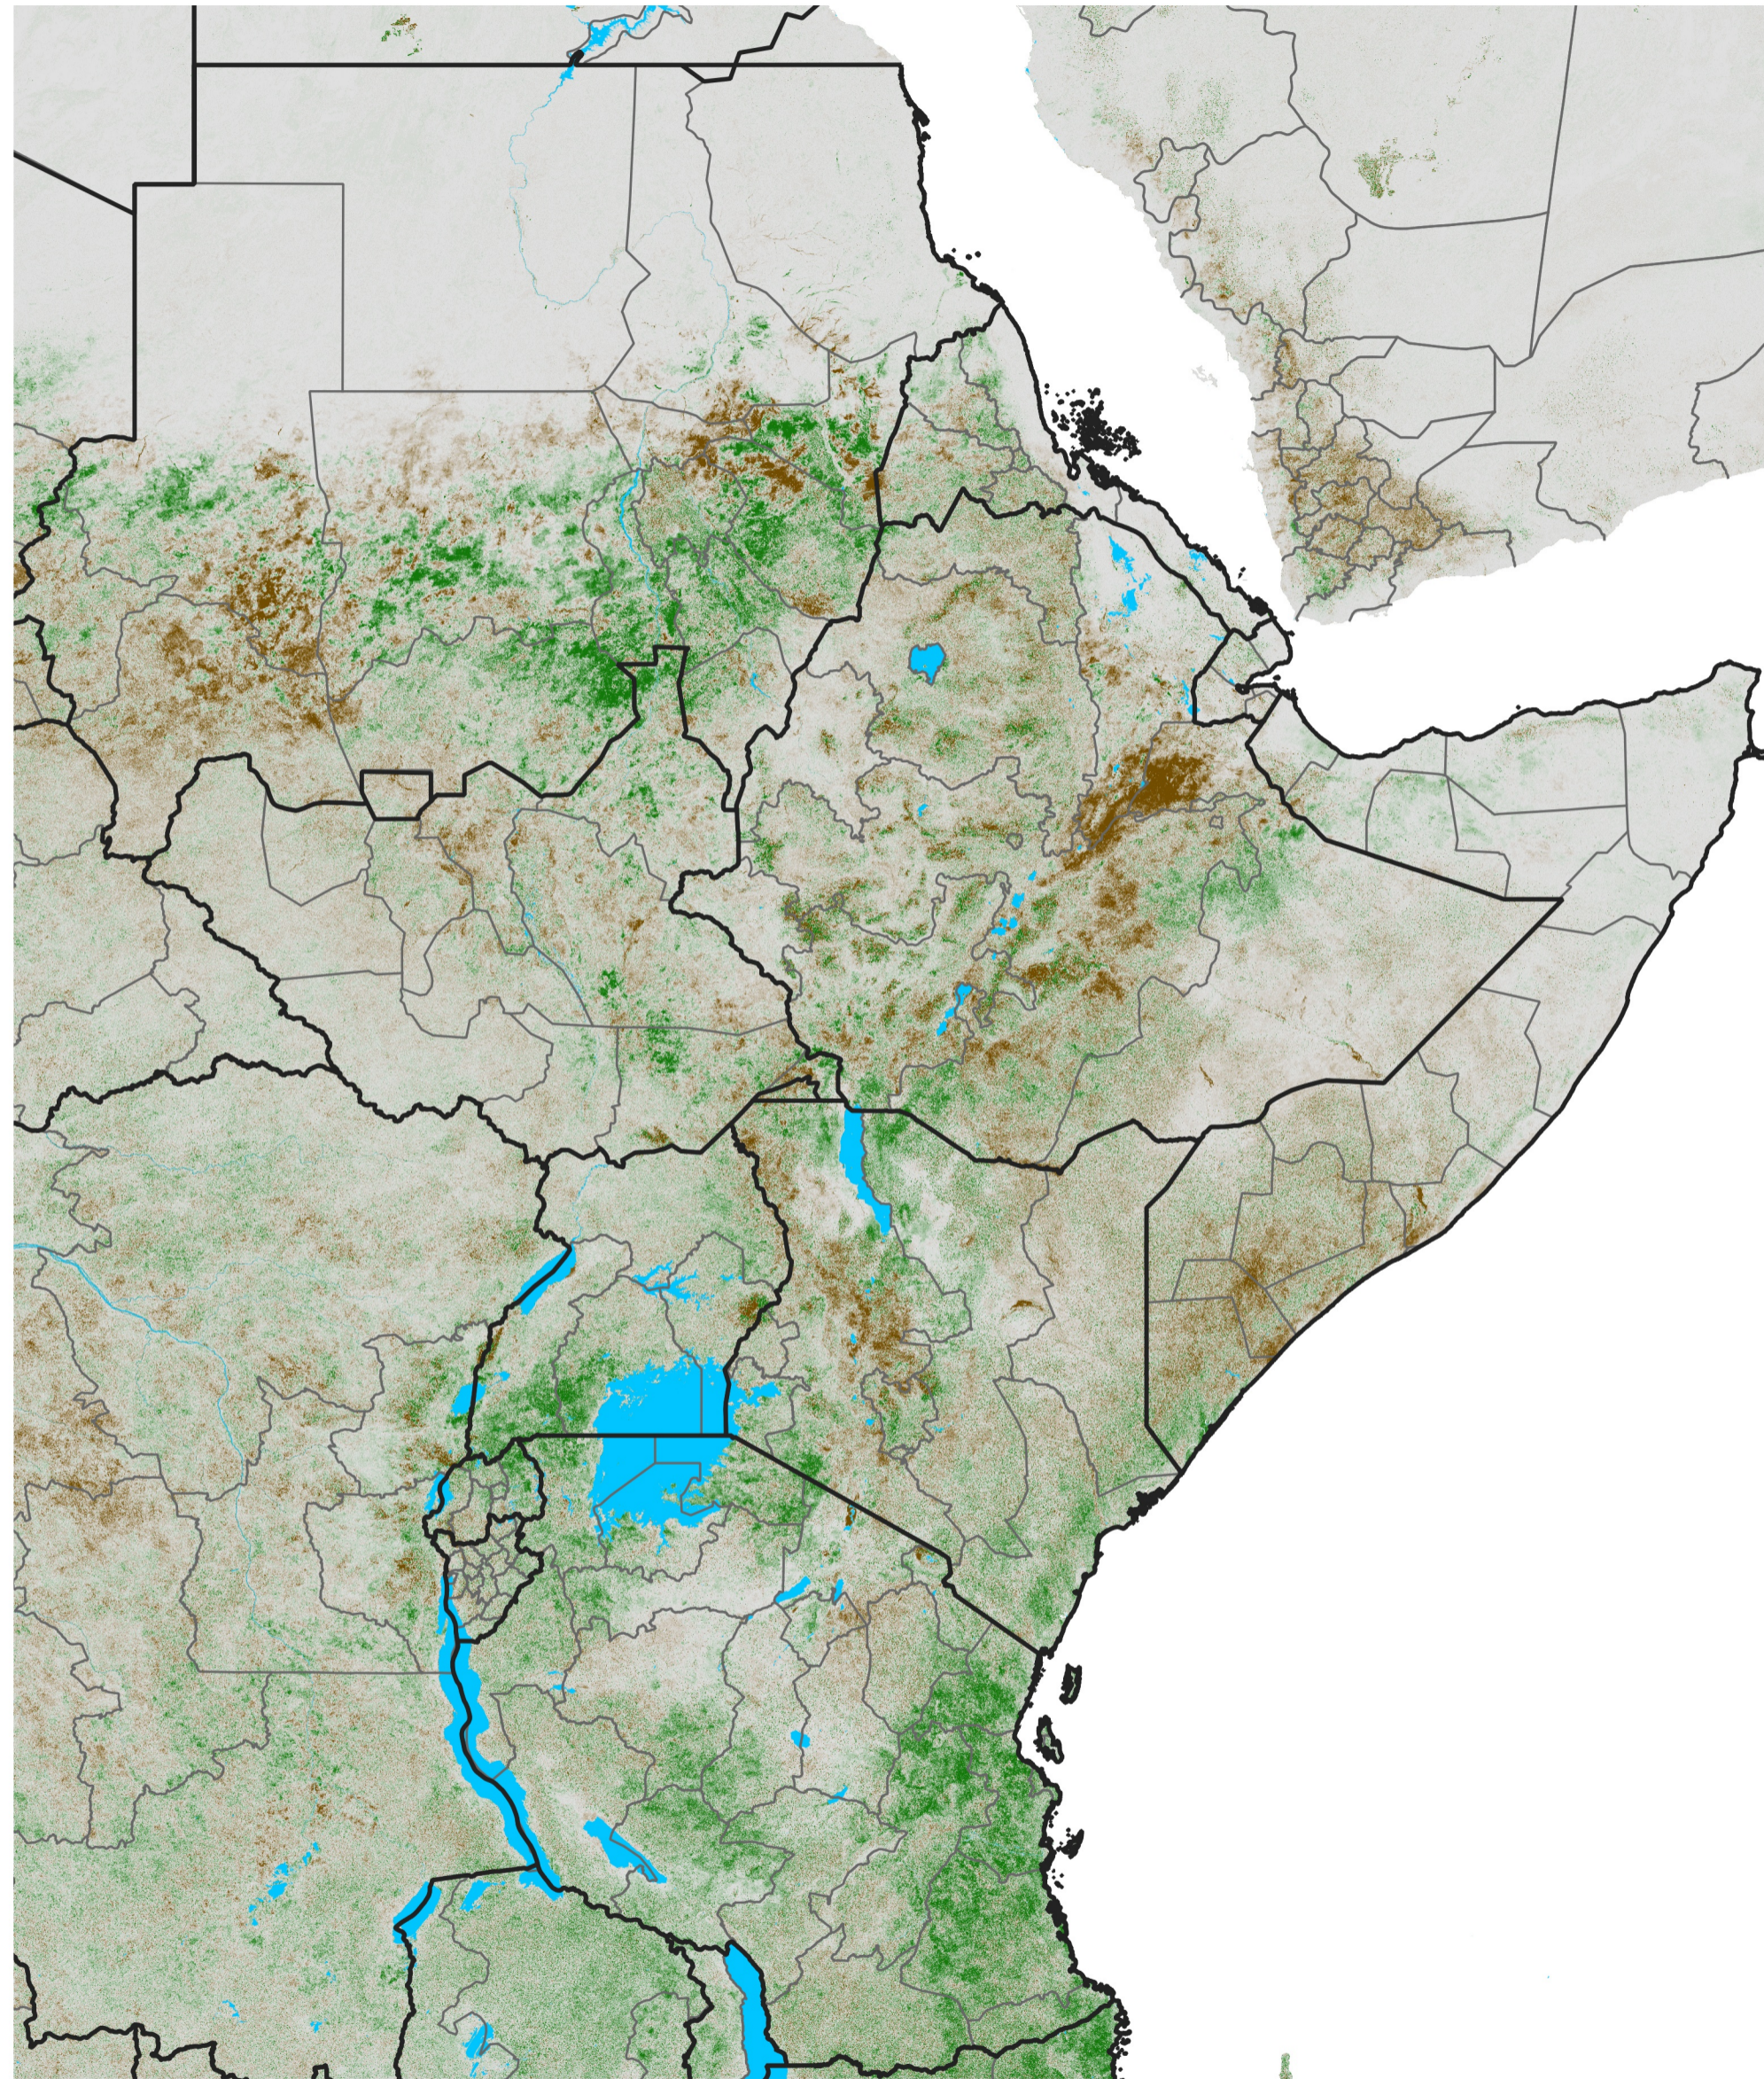

East Africa NDVI Difference

2014 minus 2013

Period 49 / Aug 26 - Sep 05, 2014

NDVI Difference

< -0.3 -0.2 -0.1 -0.05 0.05 0.1 0.2 >0.3

Negative

No Difference

Positive