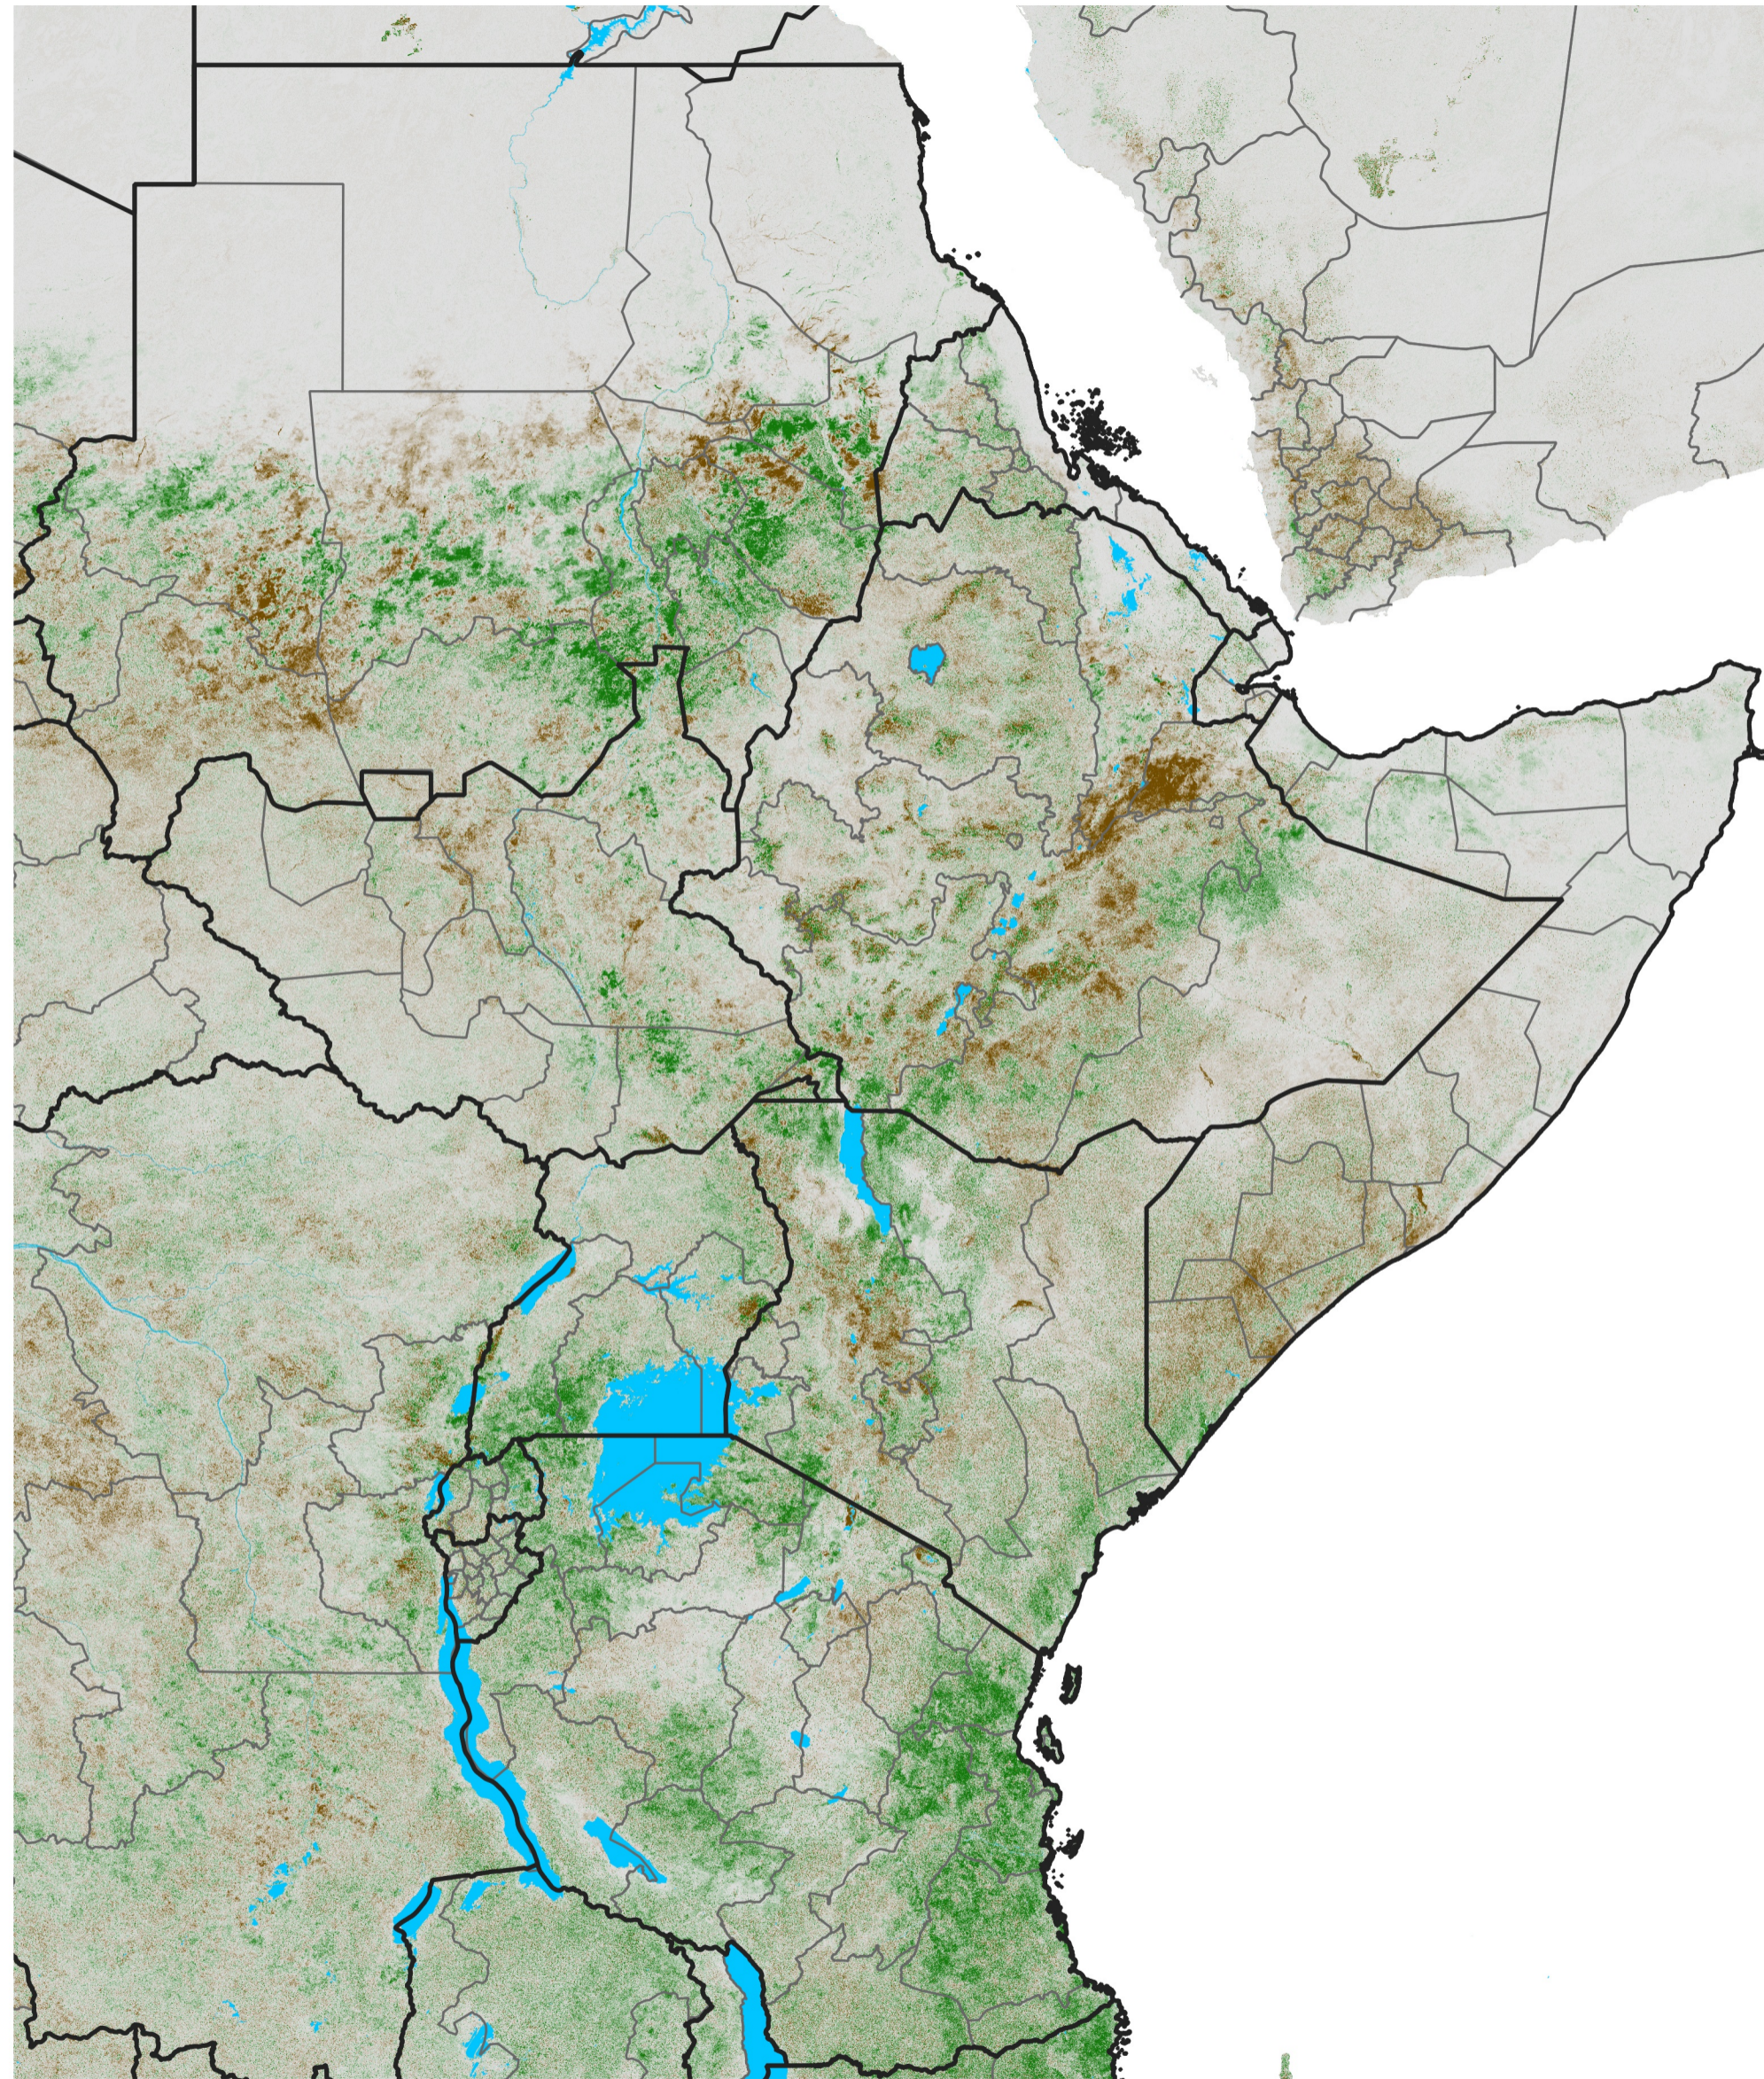

East Africa NDVI Difference

2014 minus 2013

Period 50 / Sep 01 - 10, 2014

NDVI Difference

< -0.3 -0.2 -0.1 -0.05 0.05 0.1 0.2 >0.3

Negative

No Difference

Positive