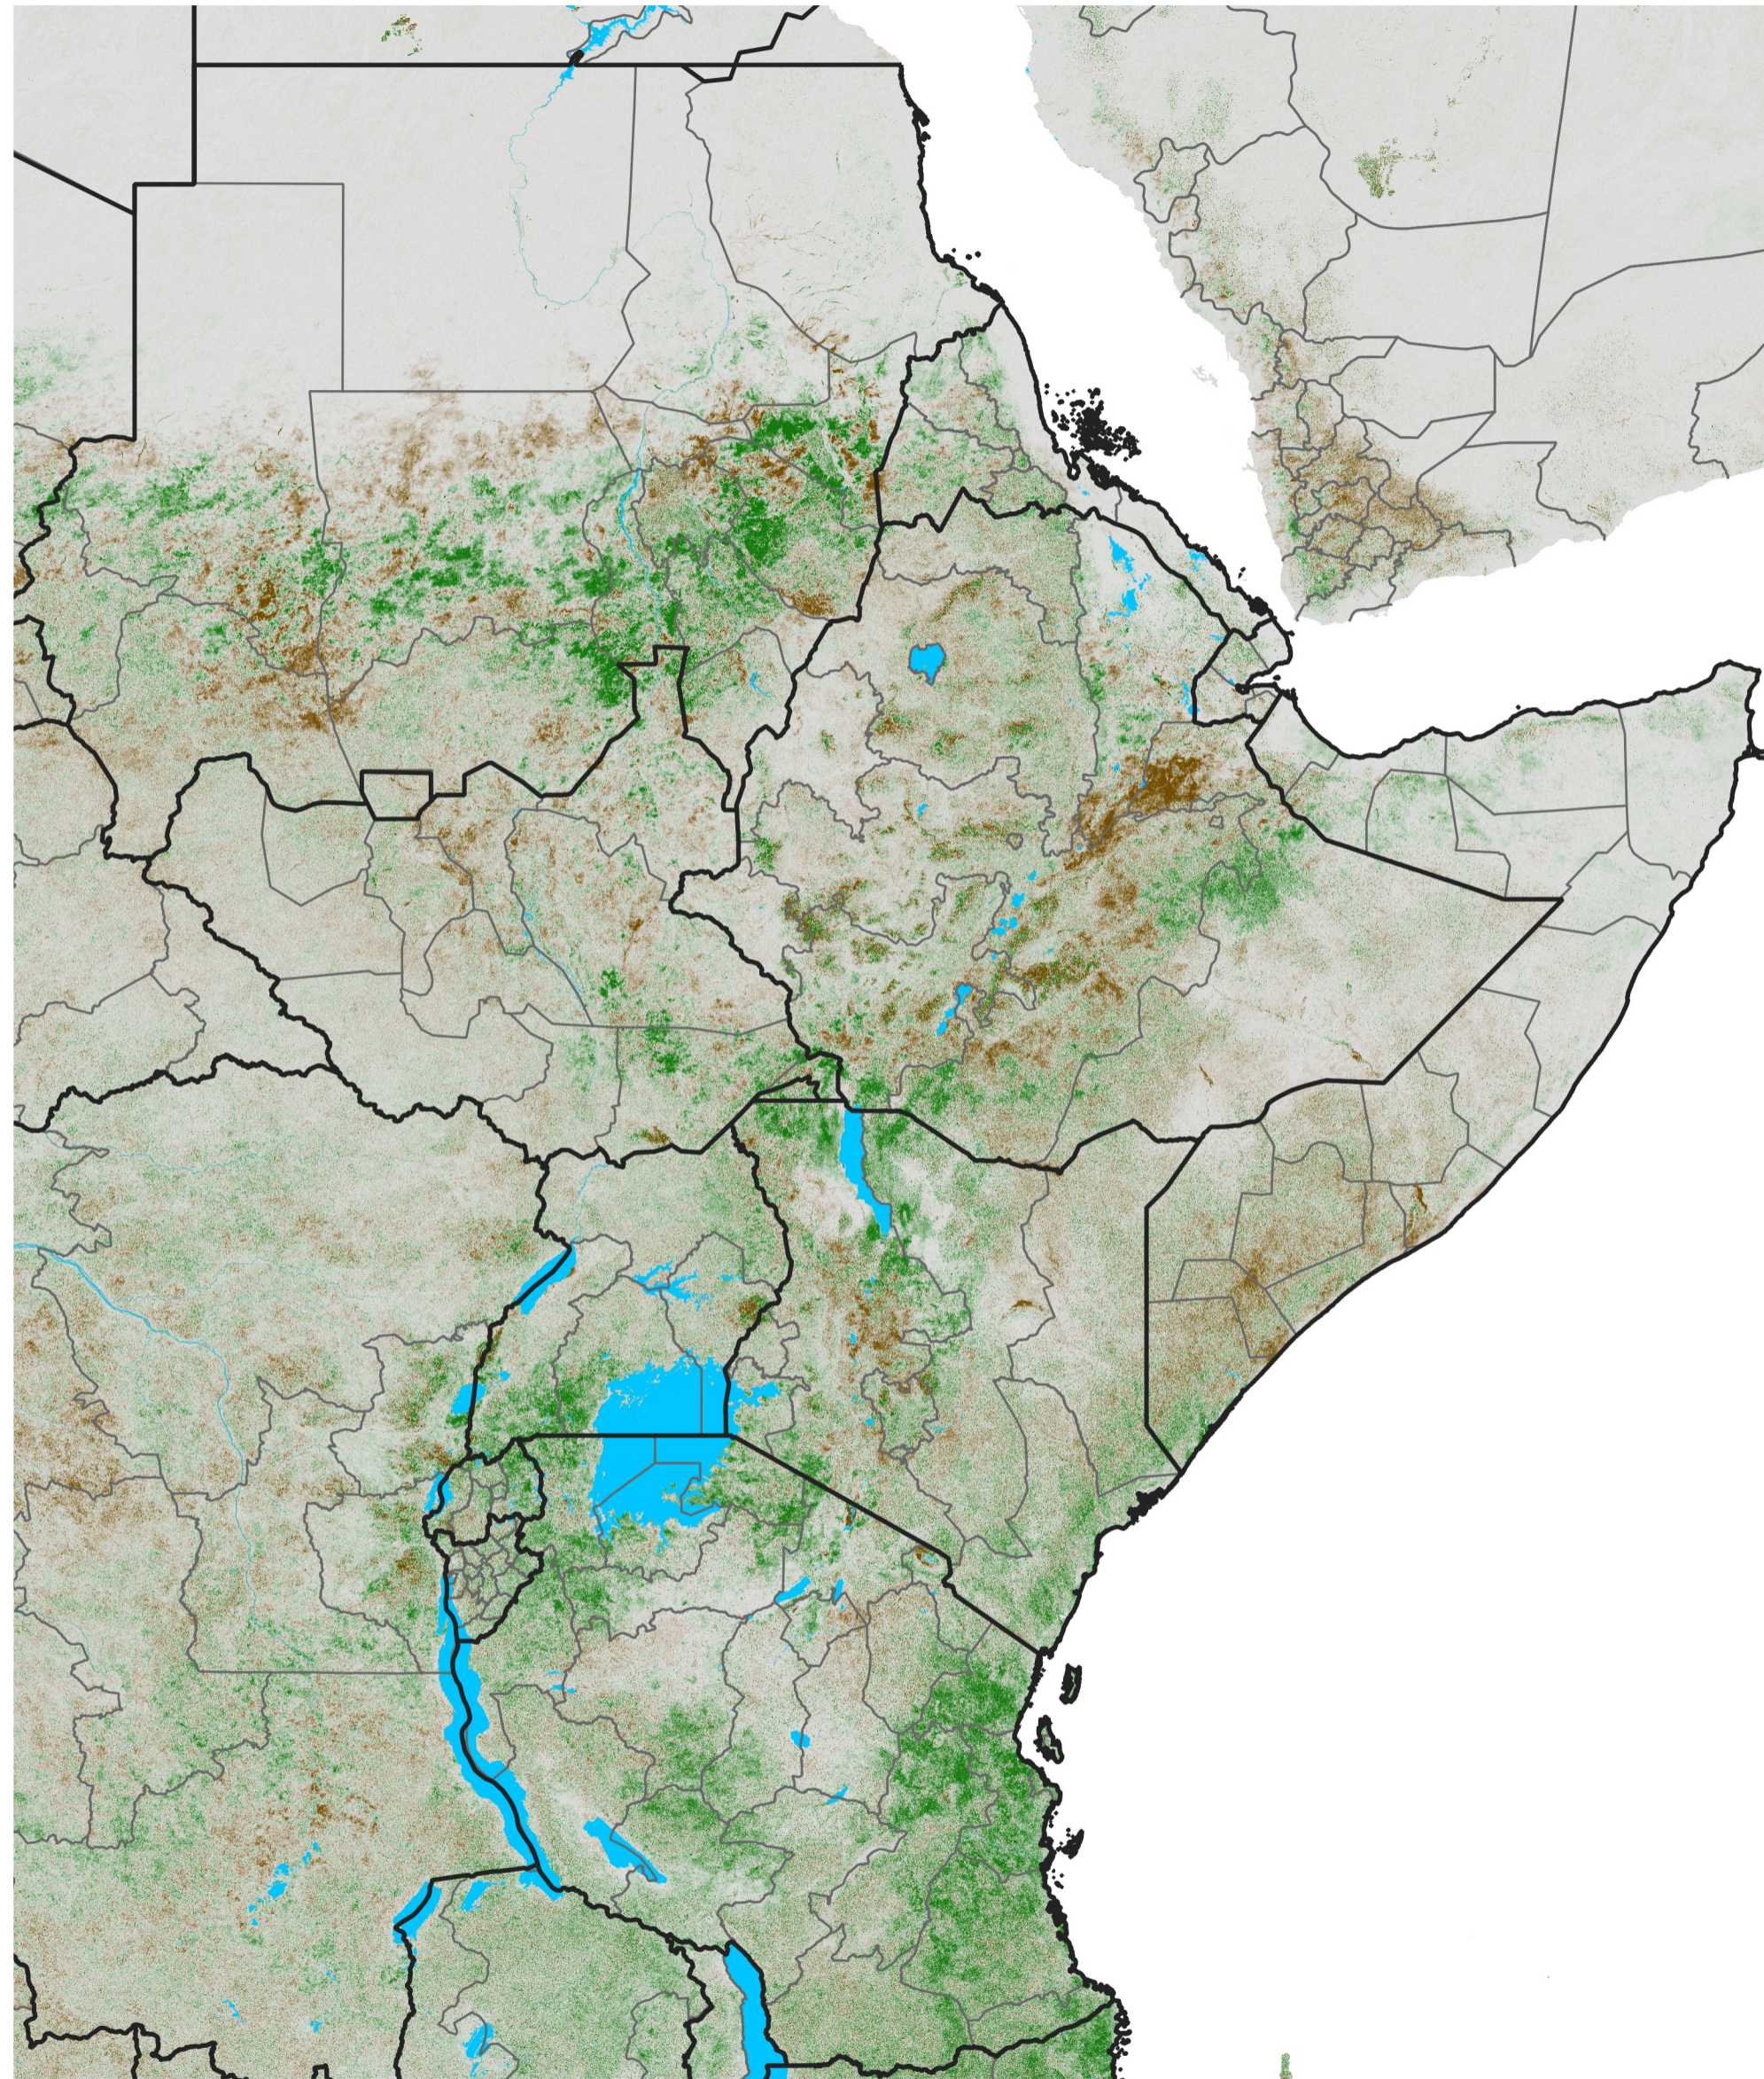

# East Africa NDVI Difference

2014 minus 2013

Period 51 / Sep 06 - 15, 2014

## NDVI Difference

< -0.3   -0.2   -0.1   -0.05   0.05   0.1   0.2   >0.3

Negative

No Difference

Positive