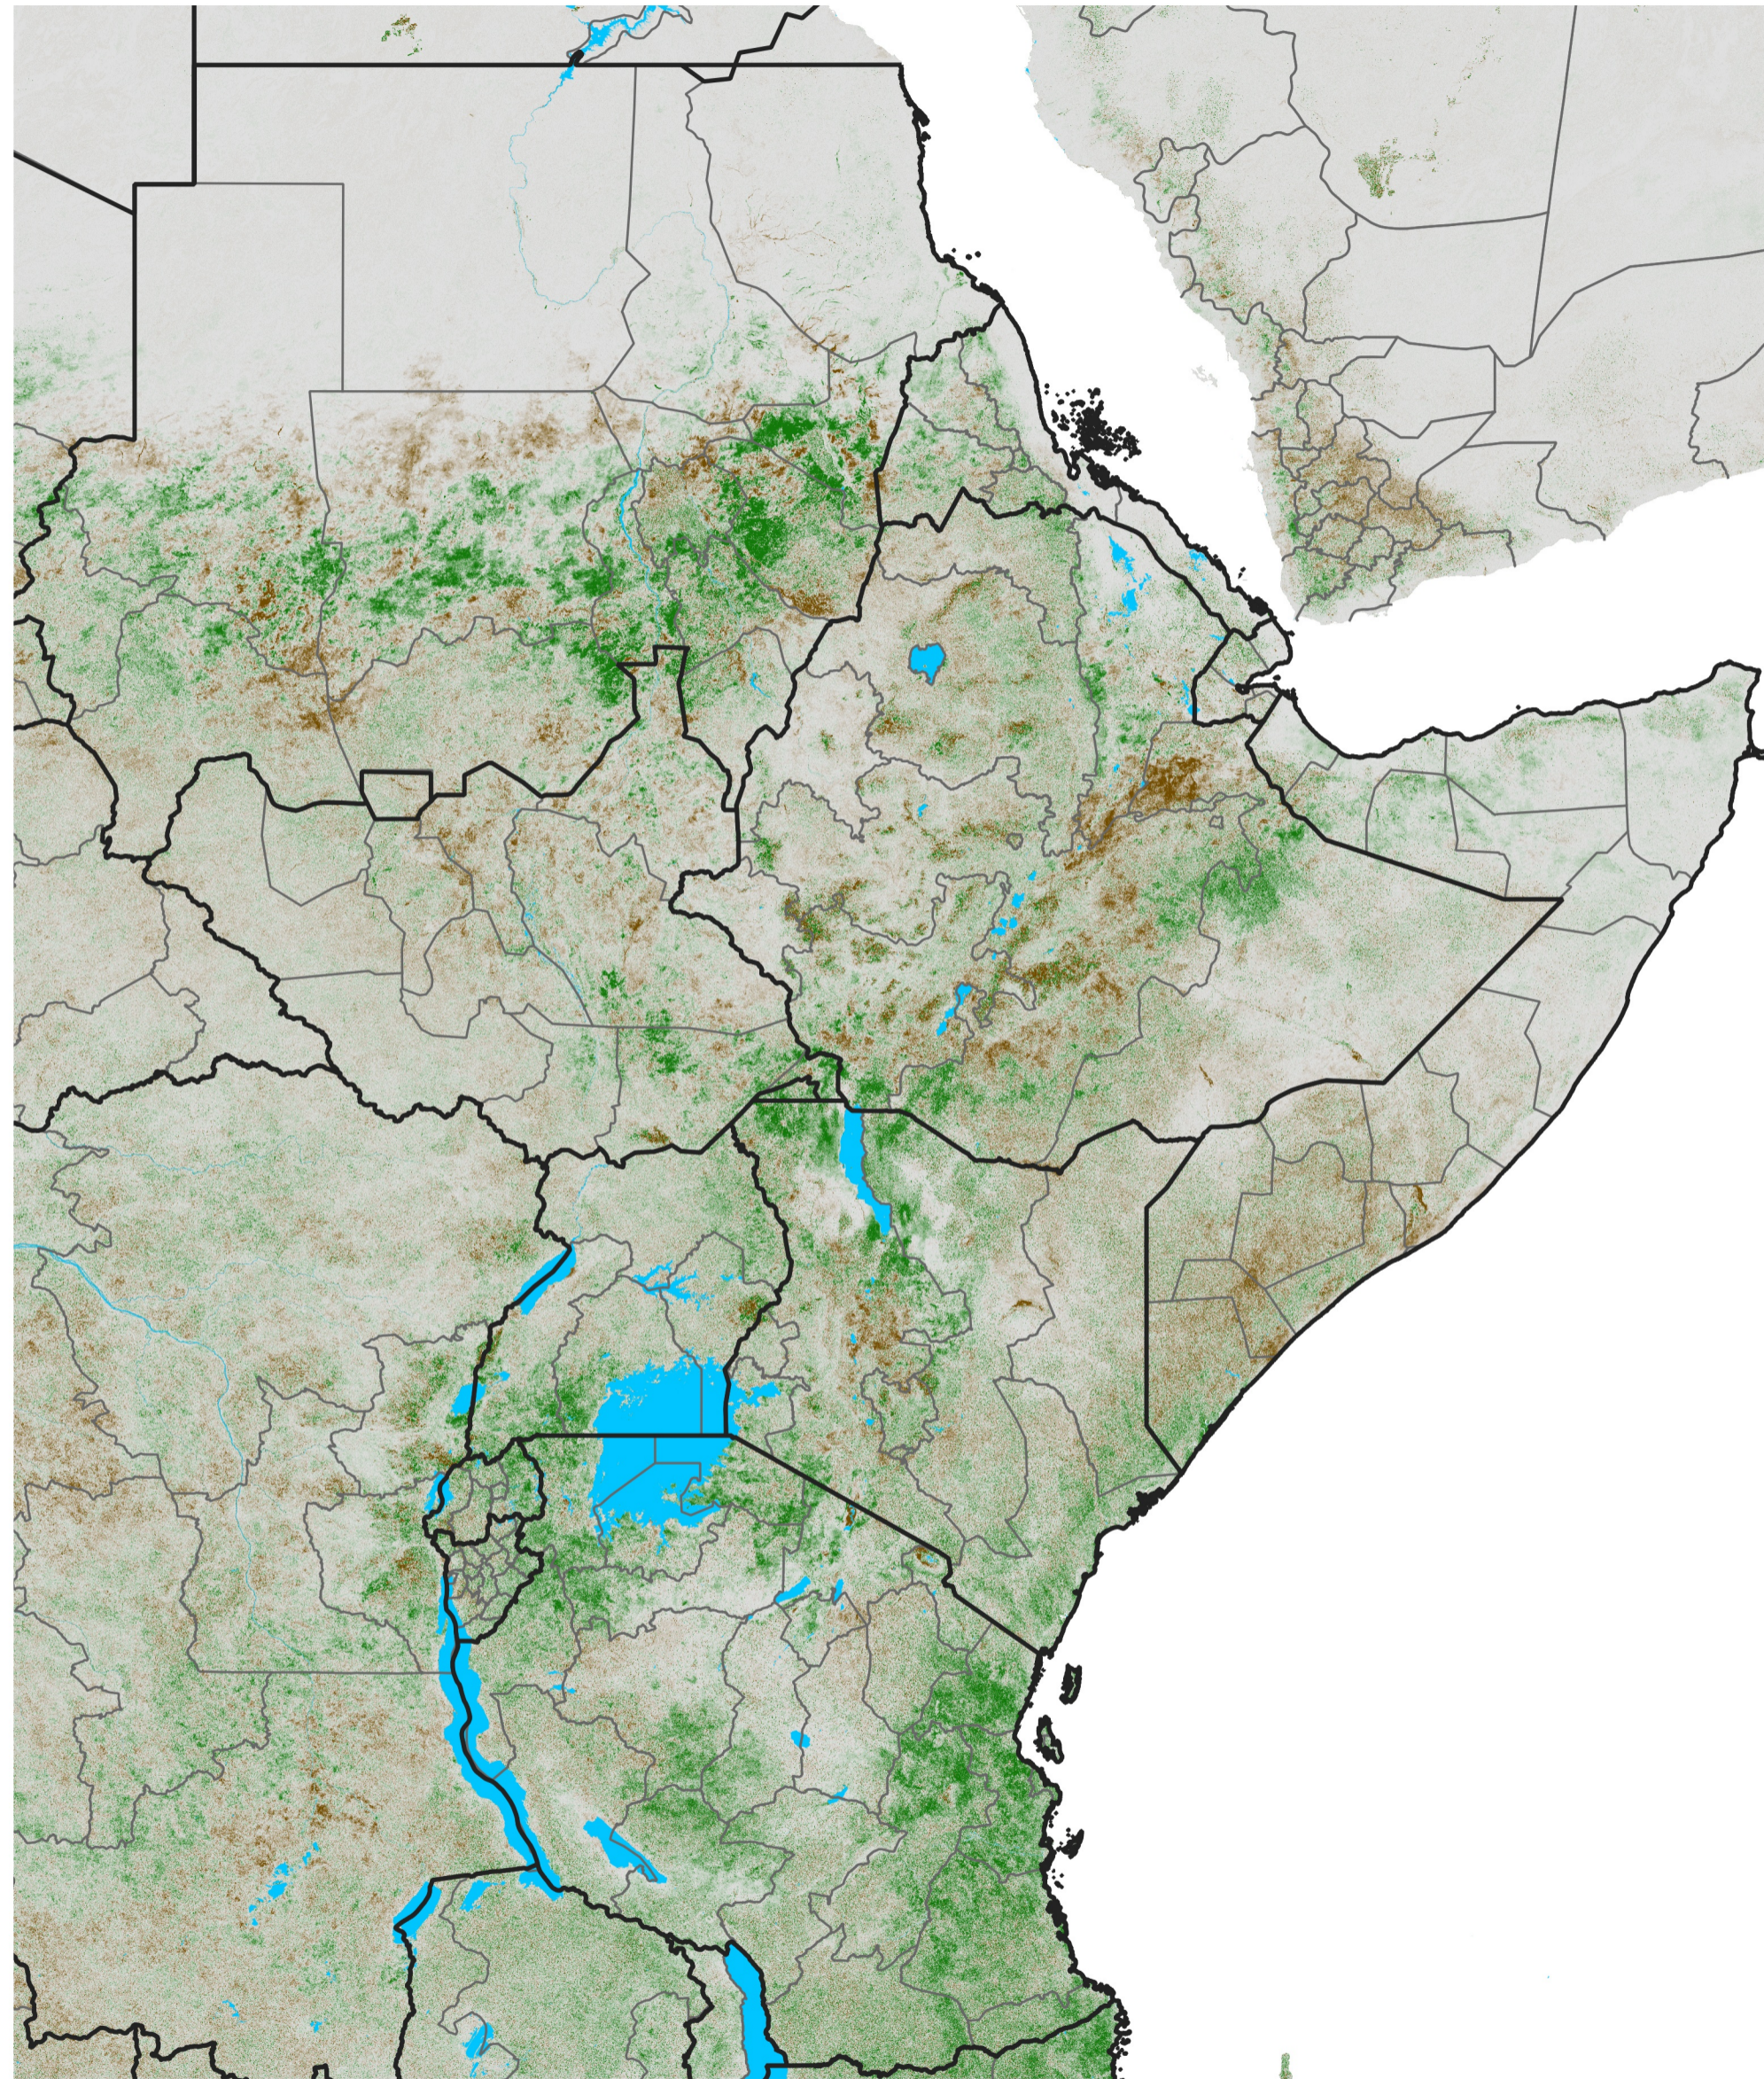

East Africa NDVI Difference

2014 minus 2013

Period 52 / Sep 11 - 20, 2014

NDVI Difference

< -0.3 -0.2 -0.1 -0.05 0.05 0.1 0.2 >0.3

Negative

No Difference

Positive