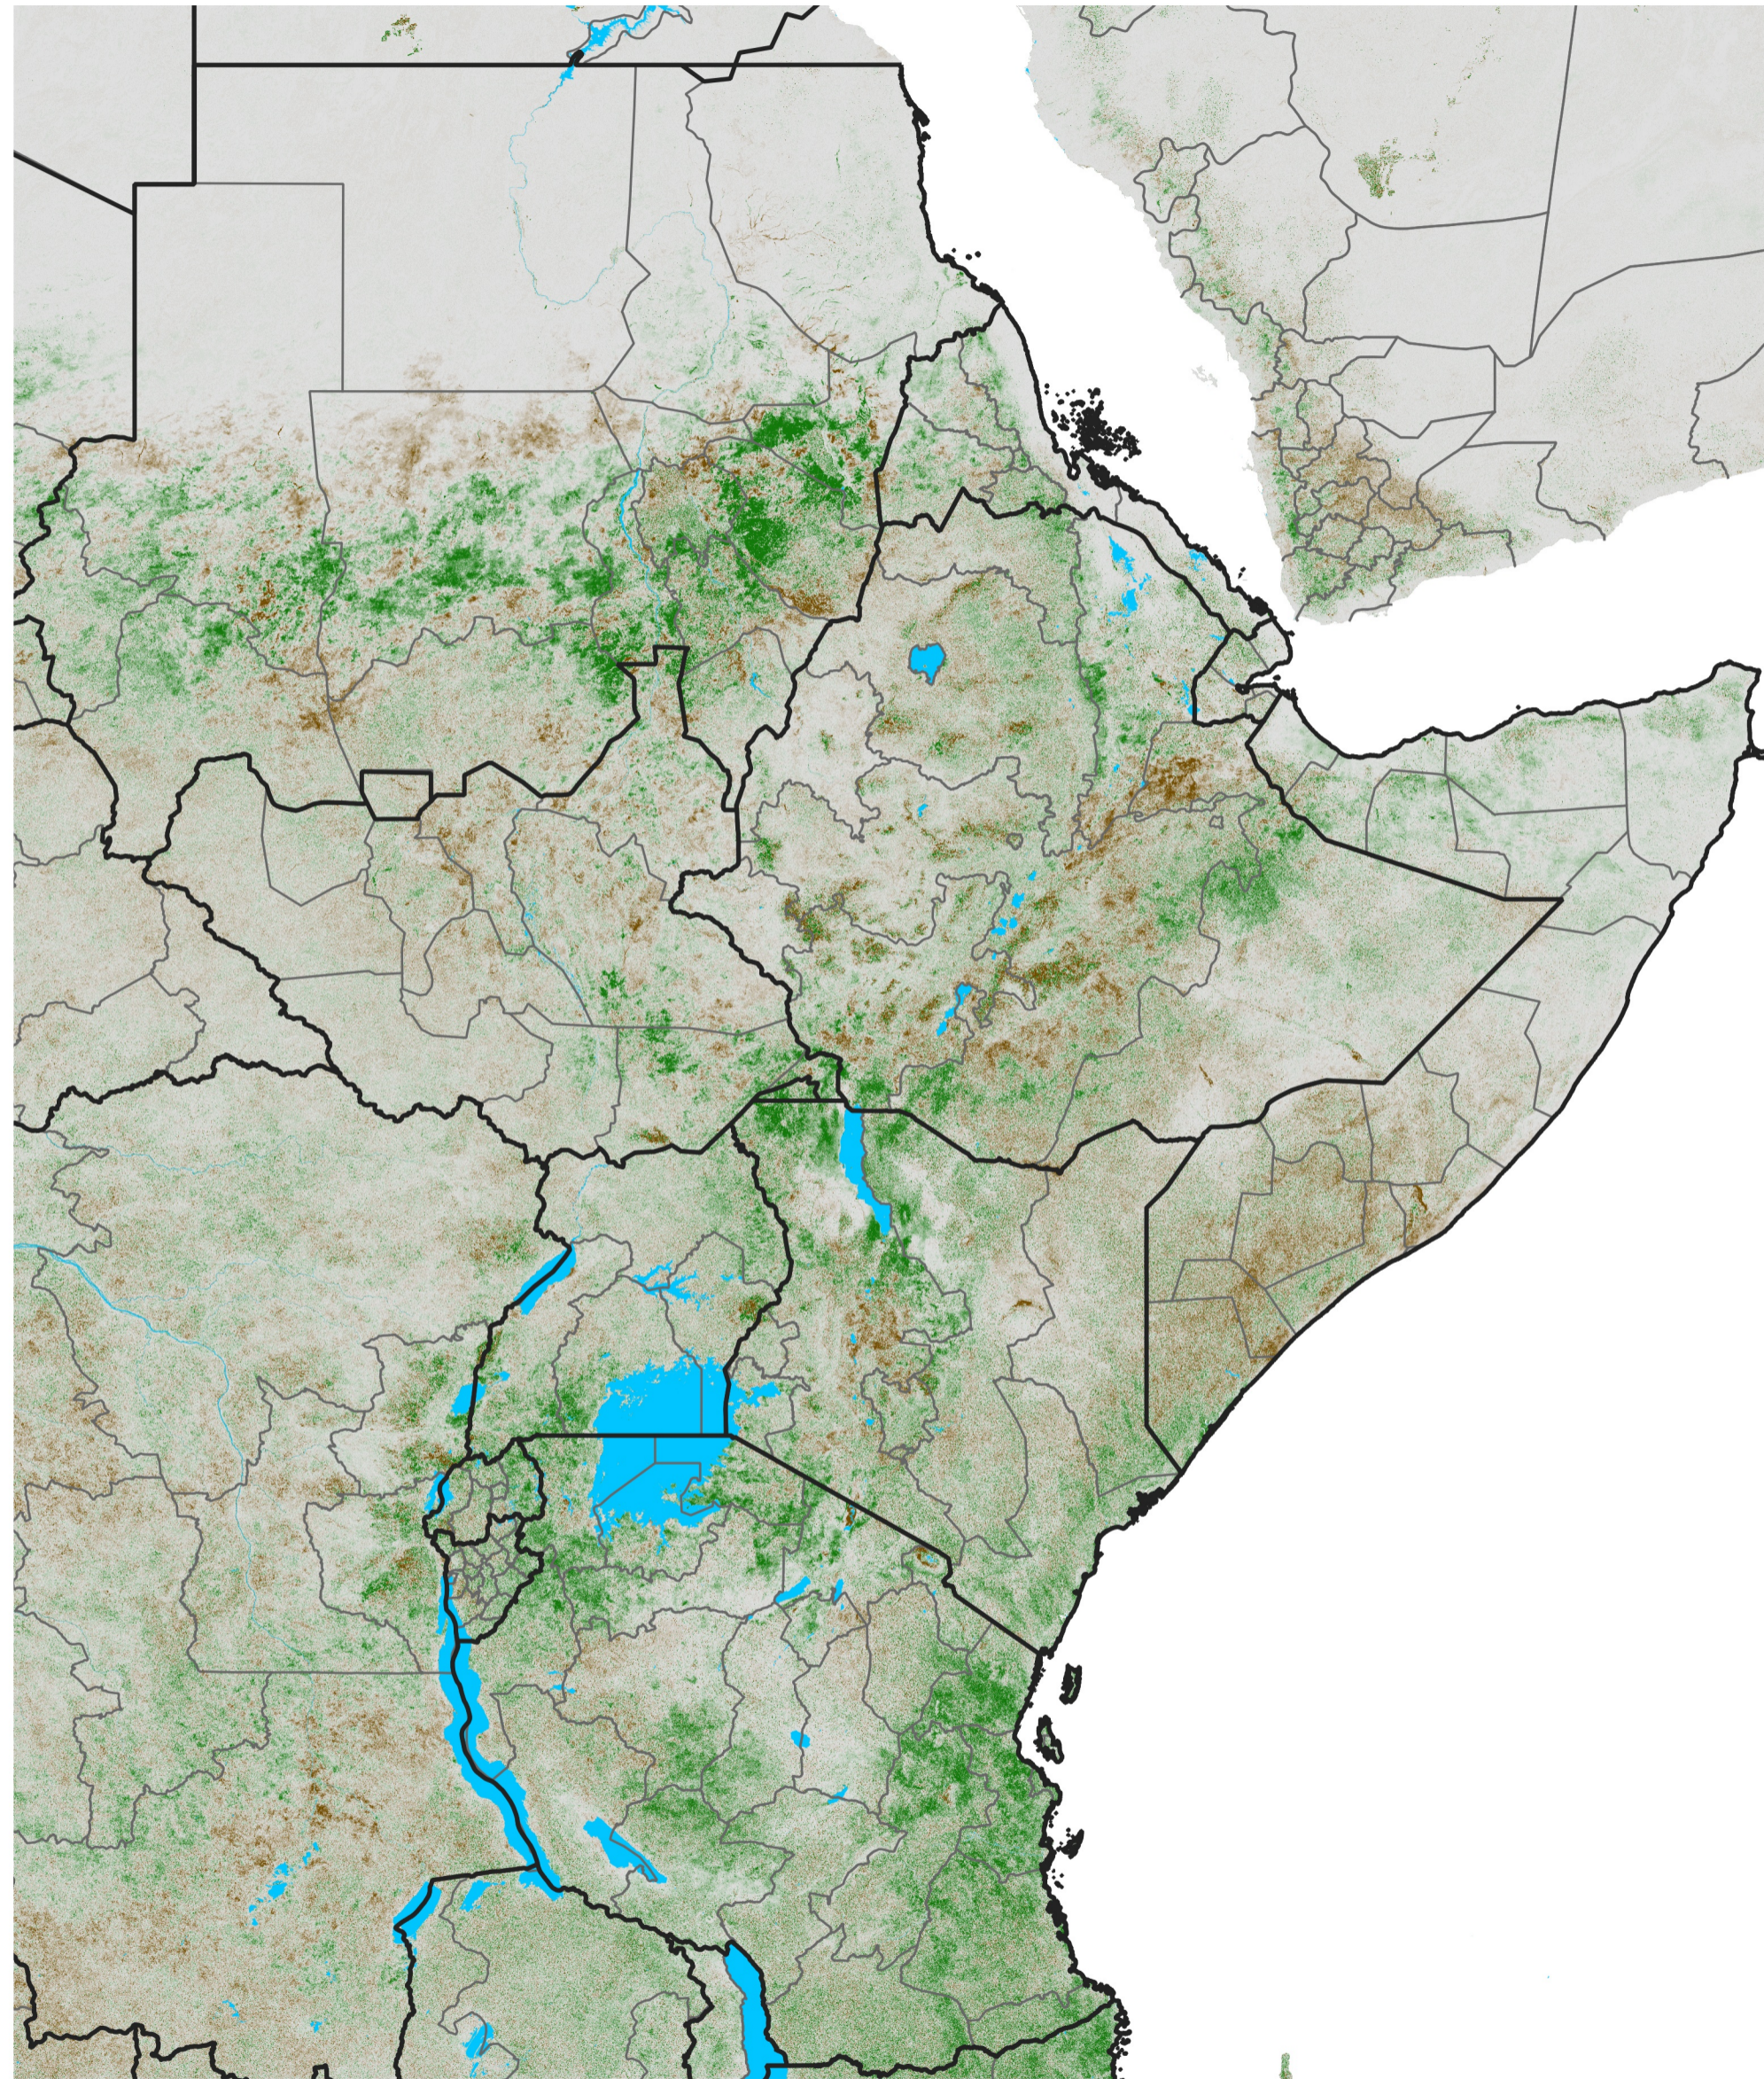

East Africa NDVI Difference

2014 minus 2013

Period 53 / Sep 16 - 25, 2014

NDVI Difference

< -0.3 -0.2 -0.1 -0.05 0.05 0.1 0.2 >0.3

Negative

No Difference

Positive