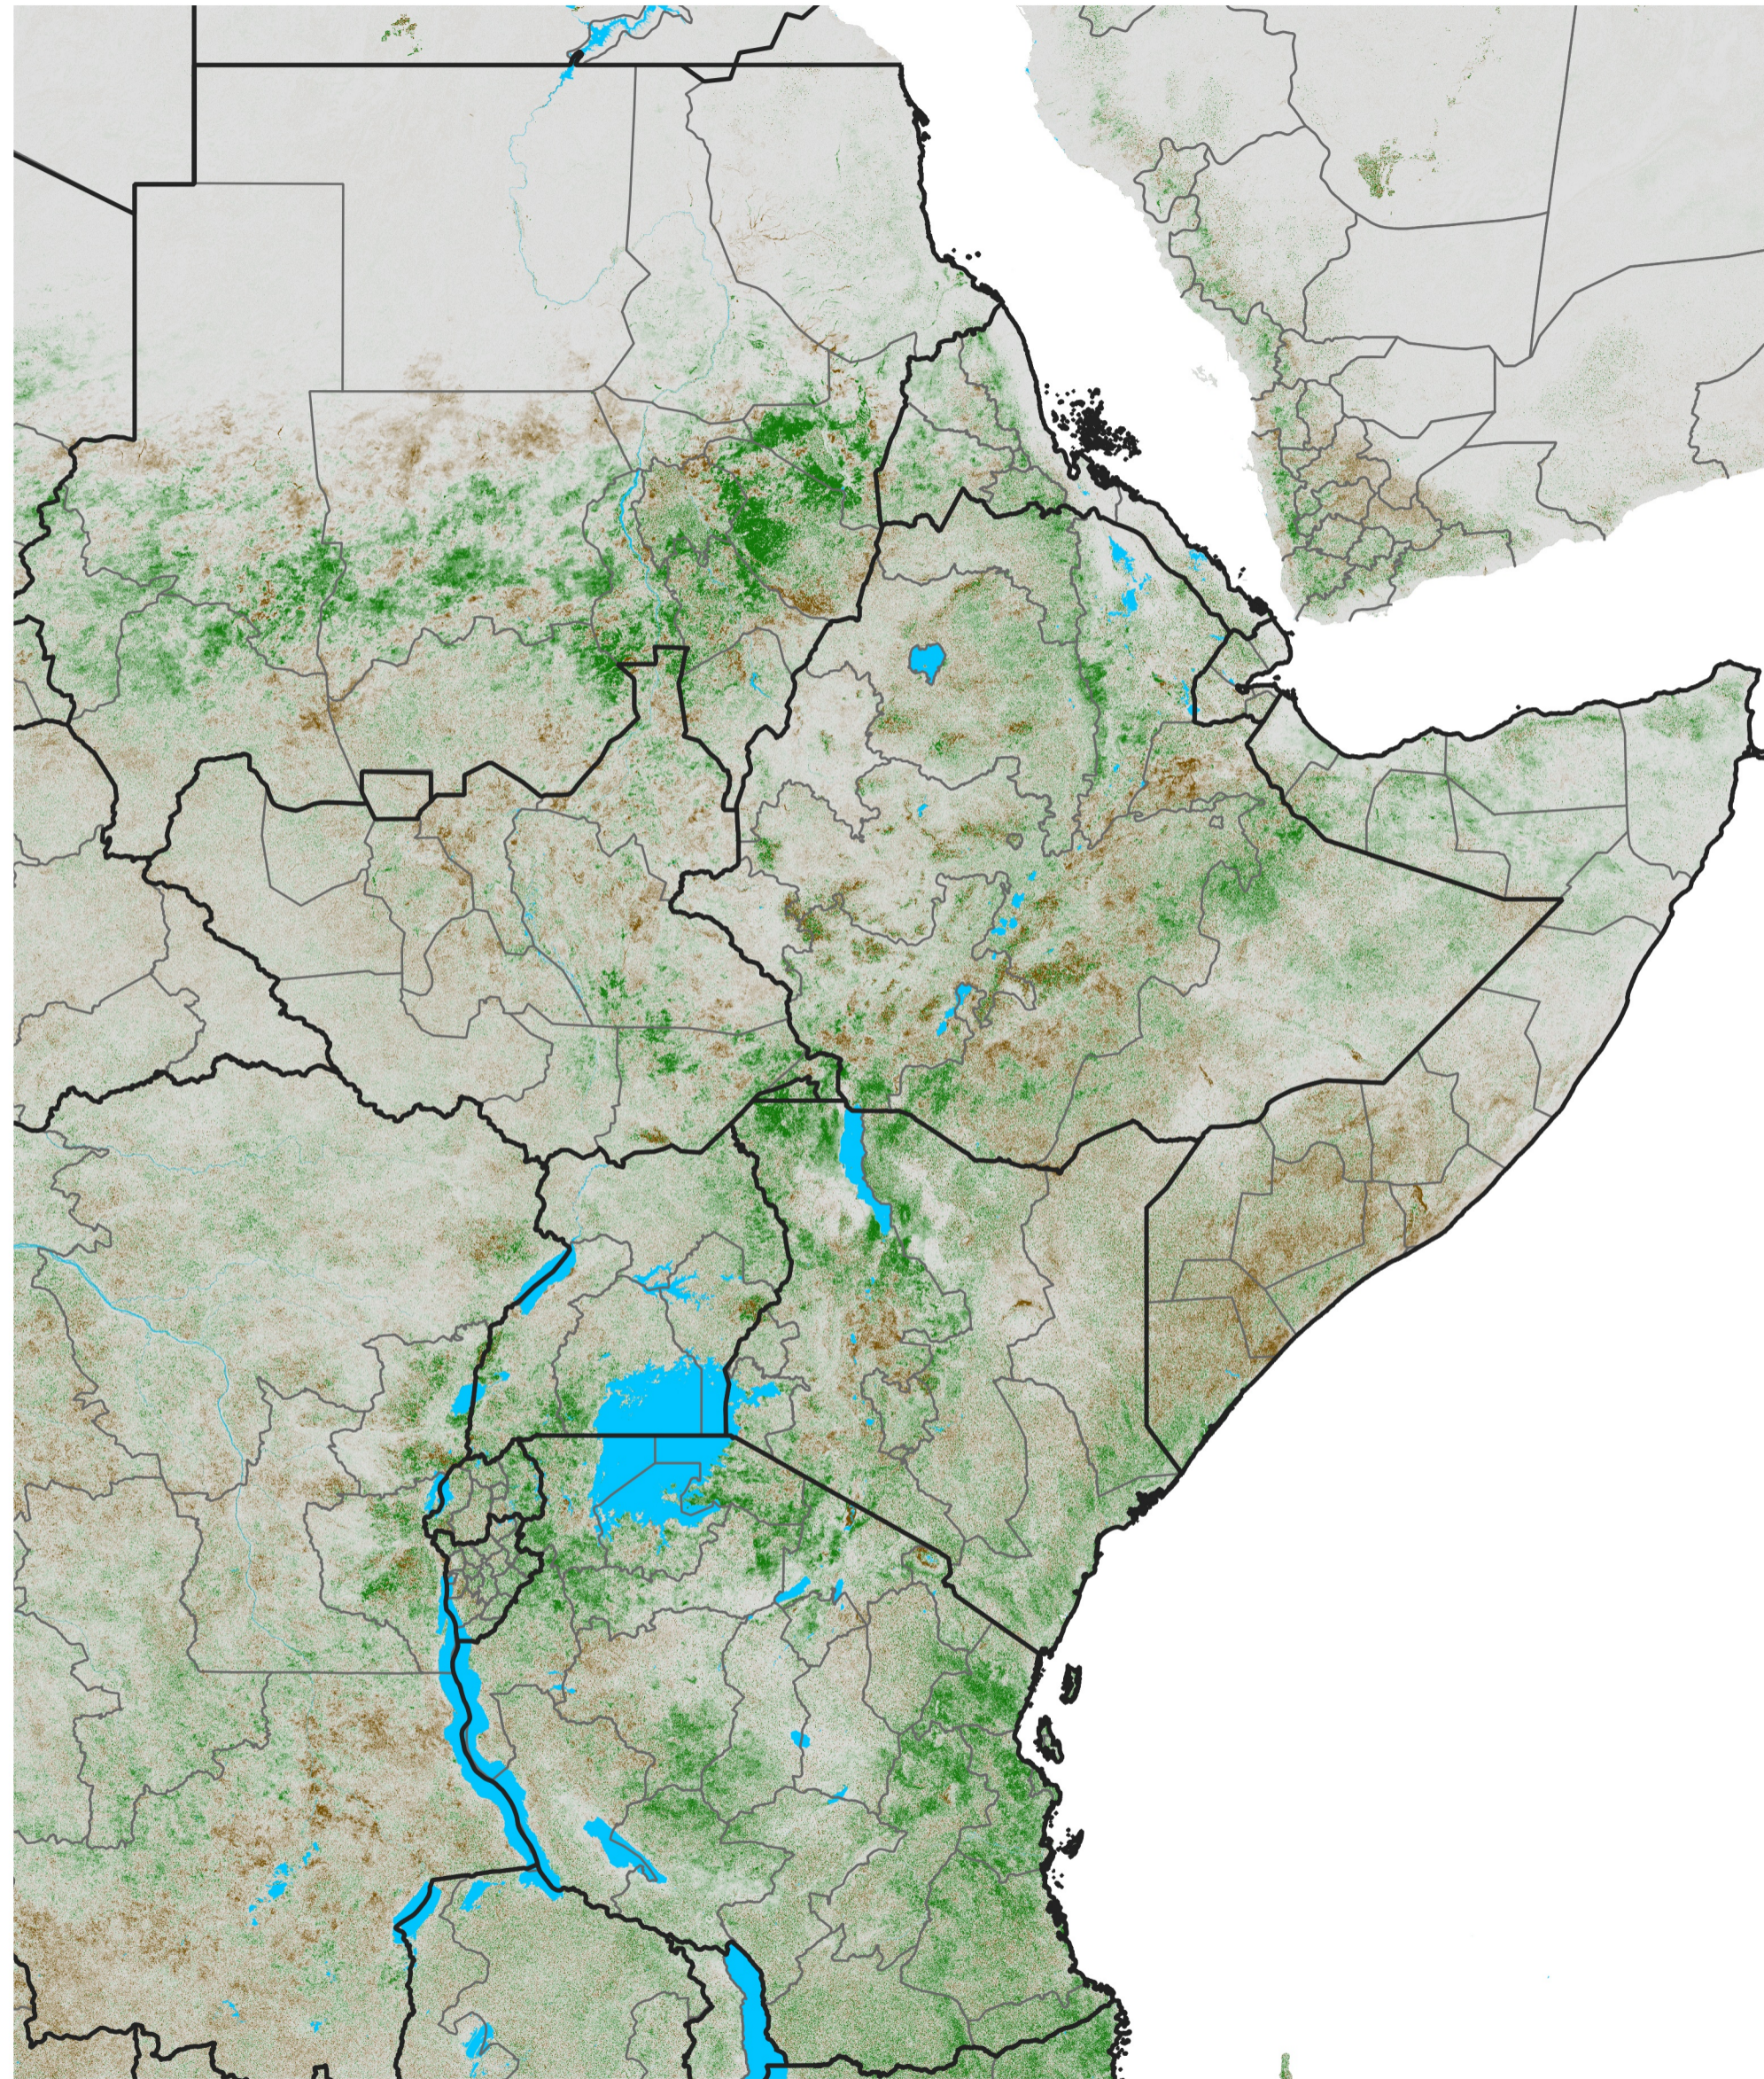

East Africa NDVI Difference

2014 minus 2013

Period 54 / Sep 21 - 30, 2014

NDVI Difference

< -0.3 -0.2 -0.1 -0.05 0.05 0.1 0.2 >0.3

Negative

No Difference

Positive