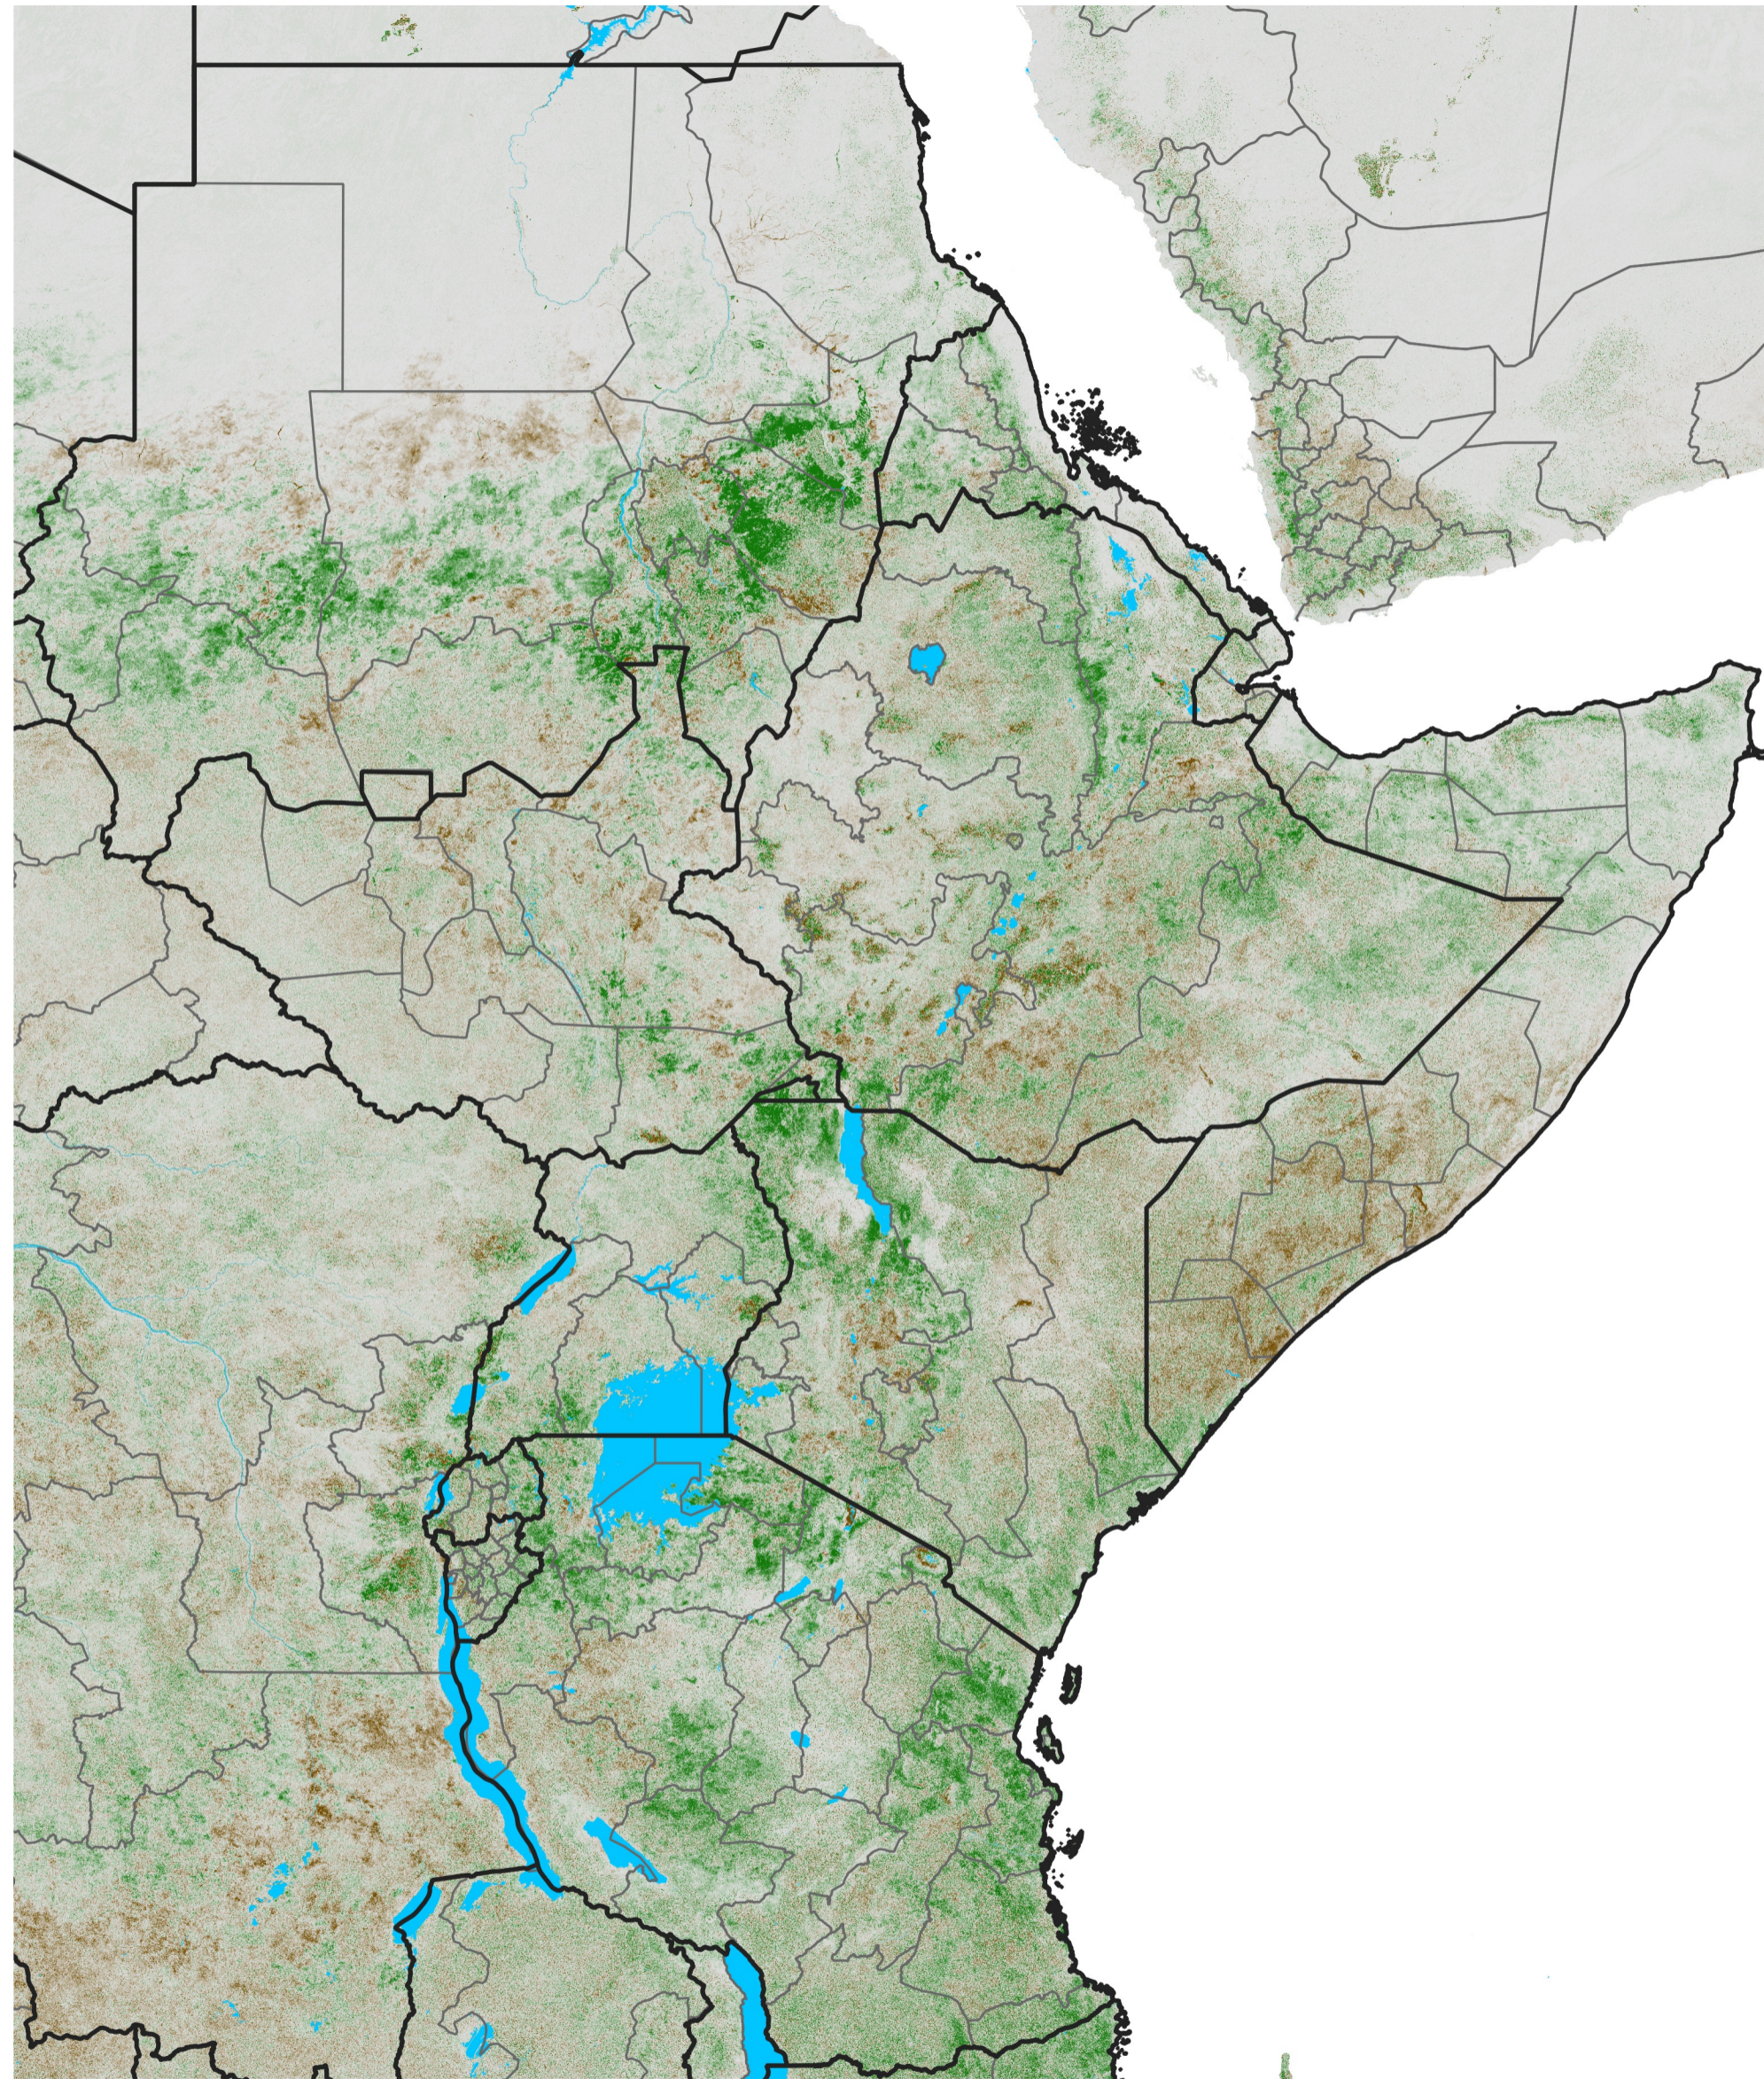

# East Africa NDVI Difference

2014 minus 2013

Period 55 / Sep 26 - Oct 05, 2014

## NDVI Difference

< -0.3   -0.2   -0.1   -0.05   0.05   0.1   0.2   >0.3

Negative

No Difference

Positive