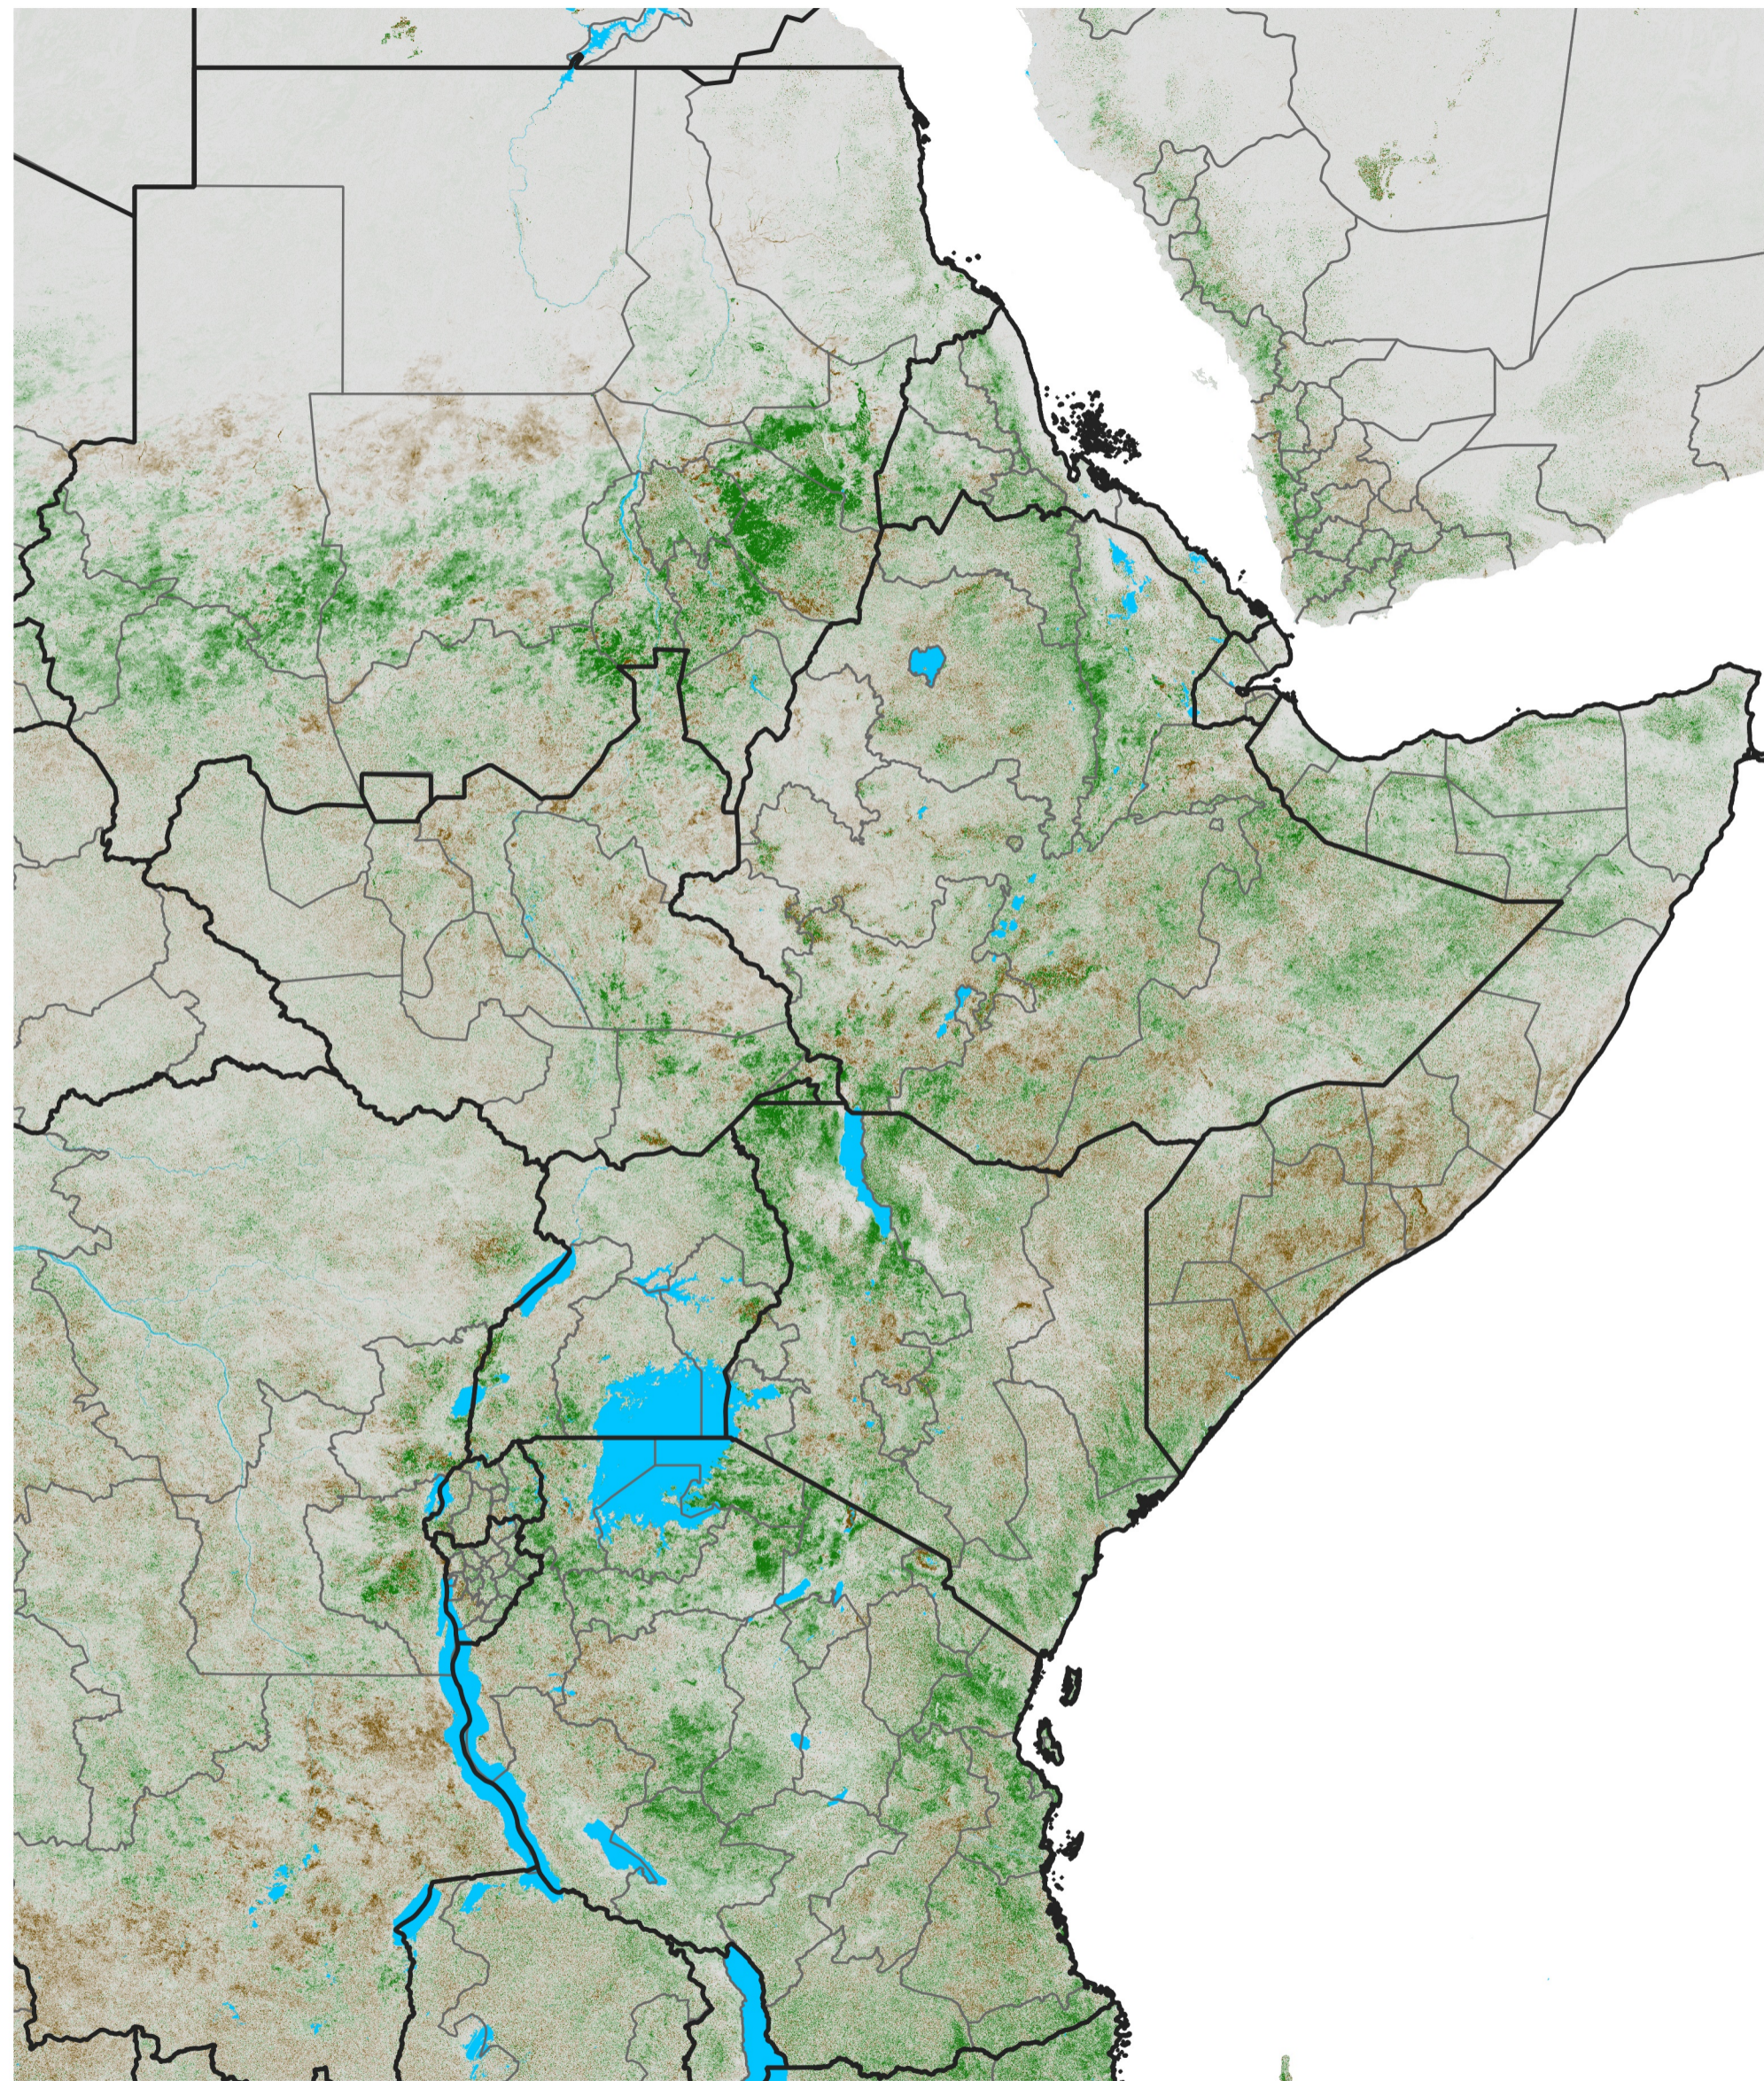

East Africa NDVI Difference

2014 minus 2013

Period 56 / Oct 01 - 10, 2014

NDVI Difference

<math>< -0.3</math> -0.2 -0.1 -0.05 0.05 0.1 0.2 > 0.3

Negative

No Difference

Positive