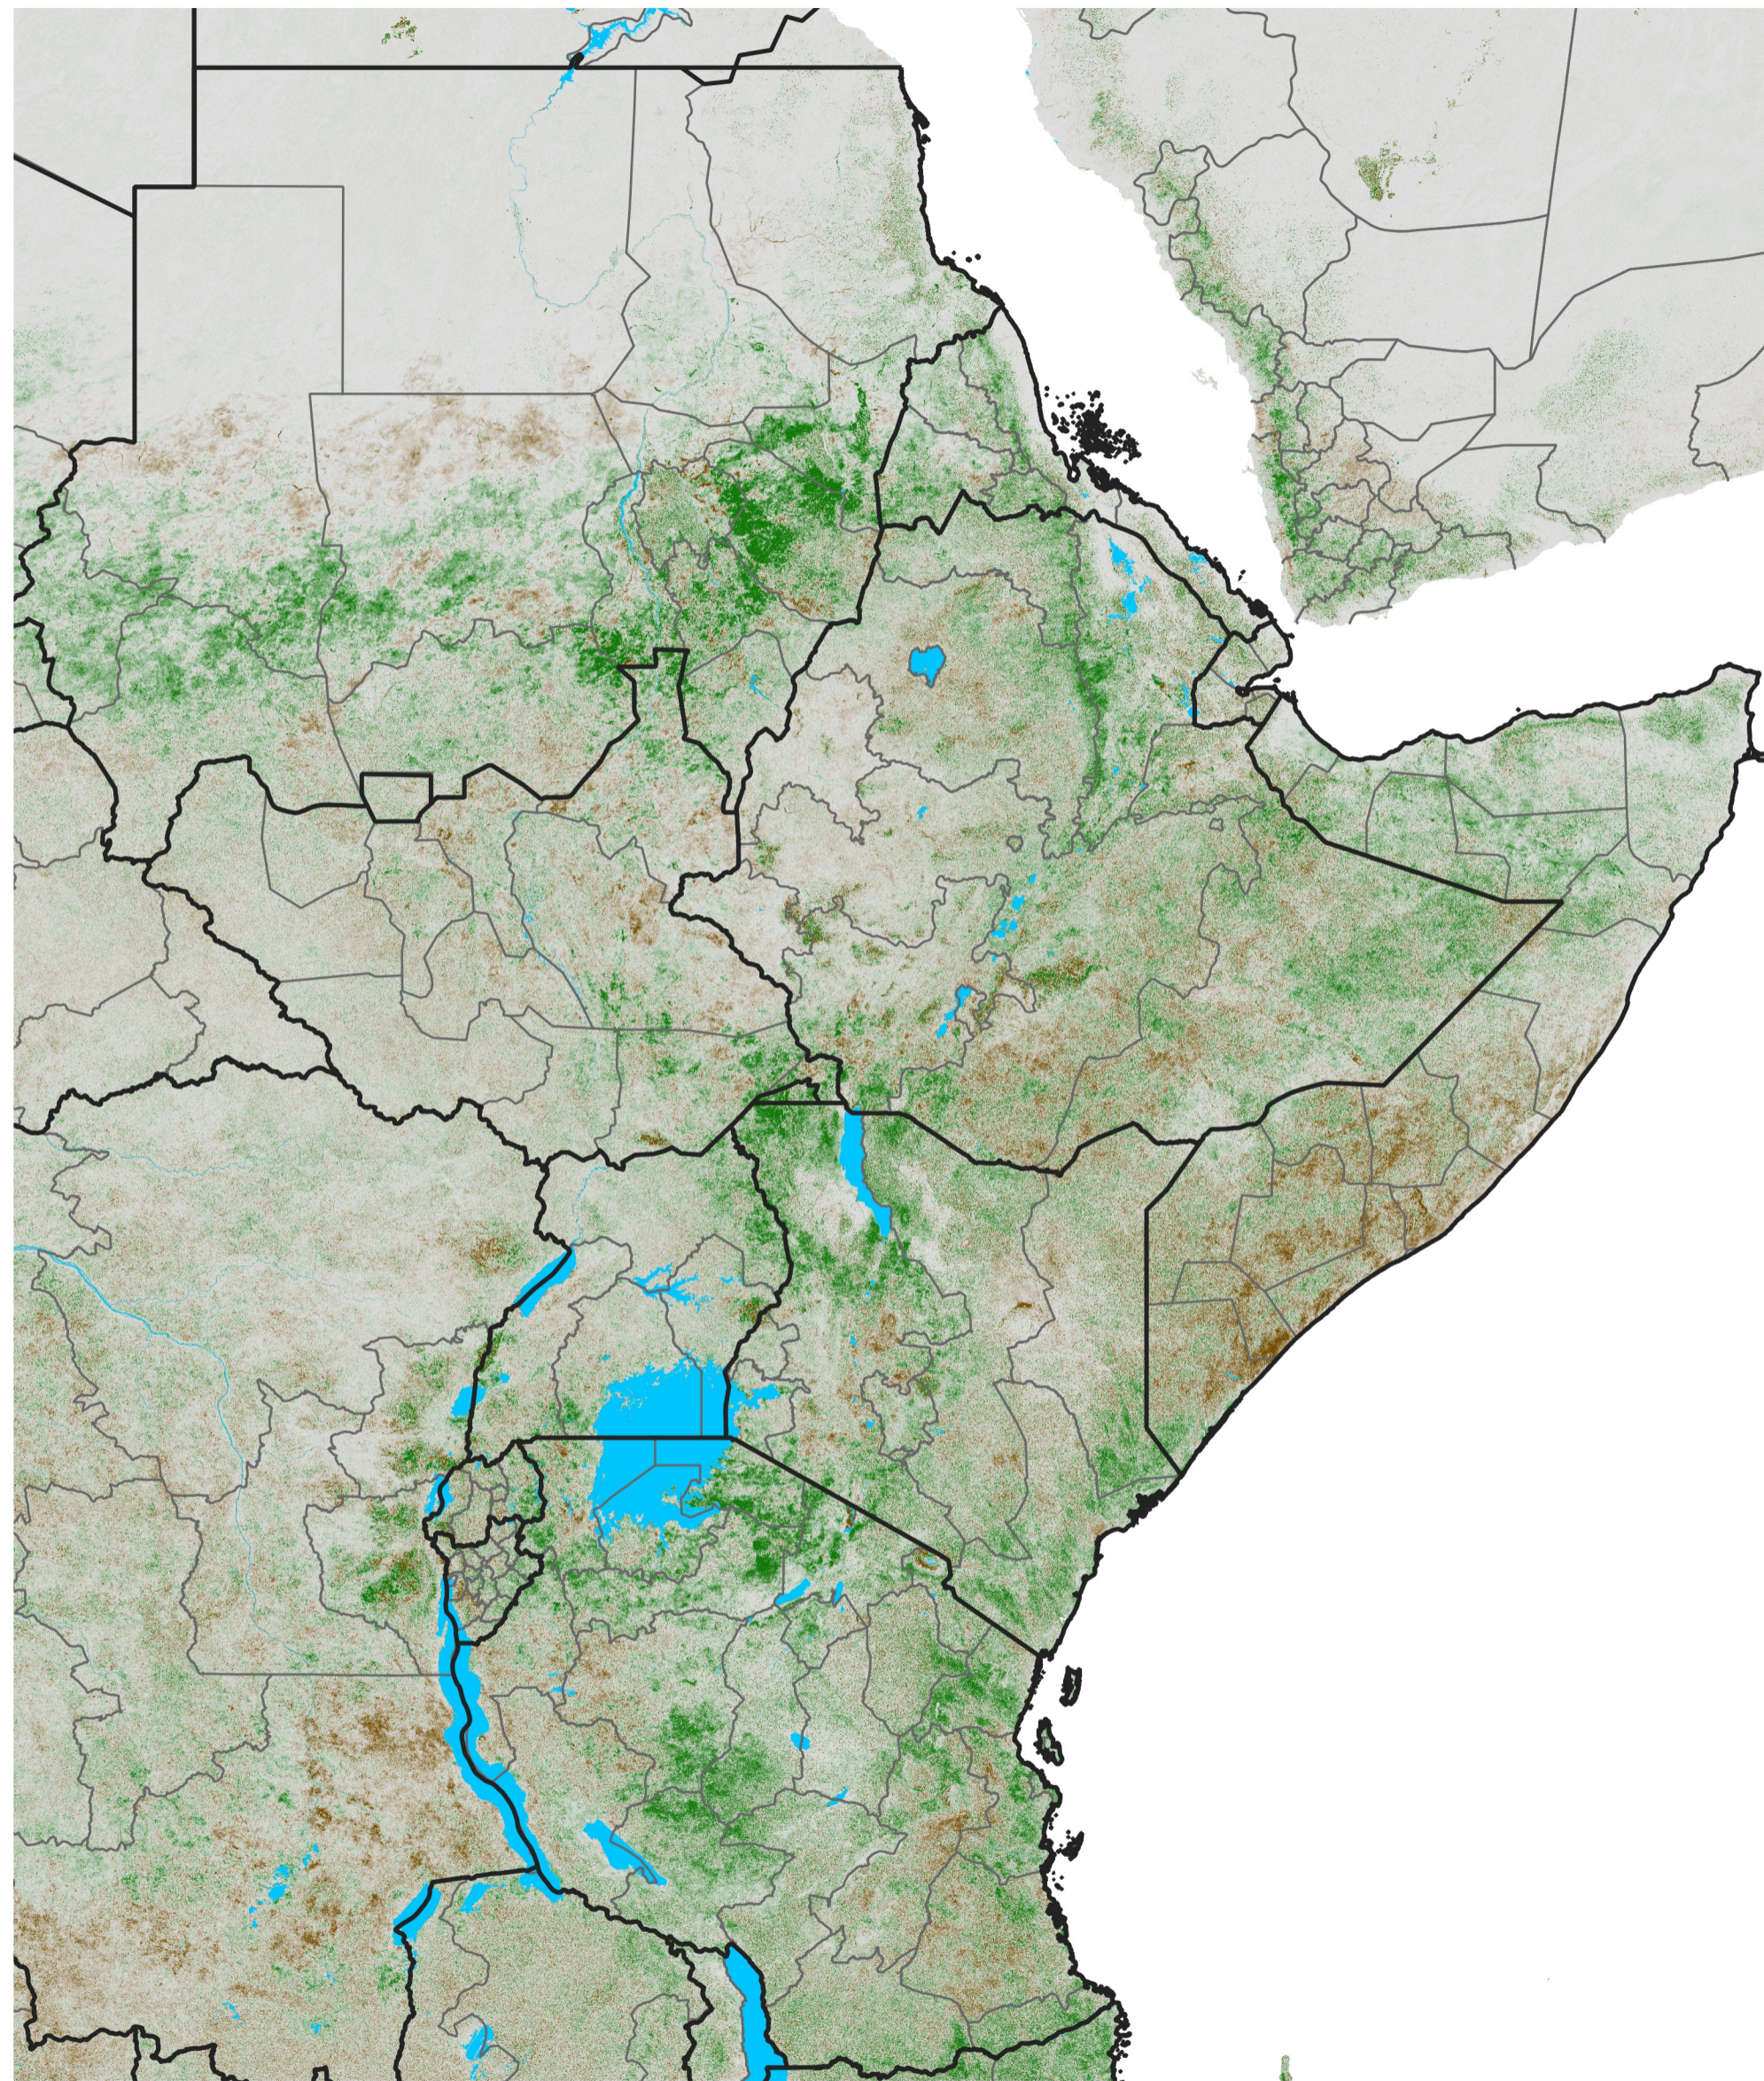

# East Africa NDVI Difference

2014 minus 2013

Period 57 / Oct 06 - 15, 2014

## NDVI Difference

< -0.3   -0.2   -0.1   -0.05   0.05   0.1   0.2   >0.3

Negative

No Difference

Positive