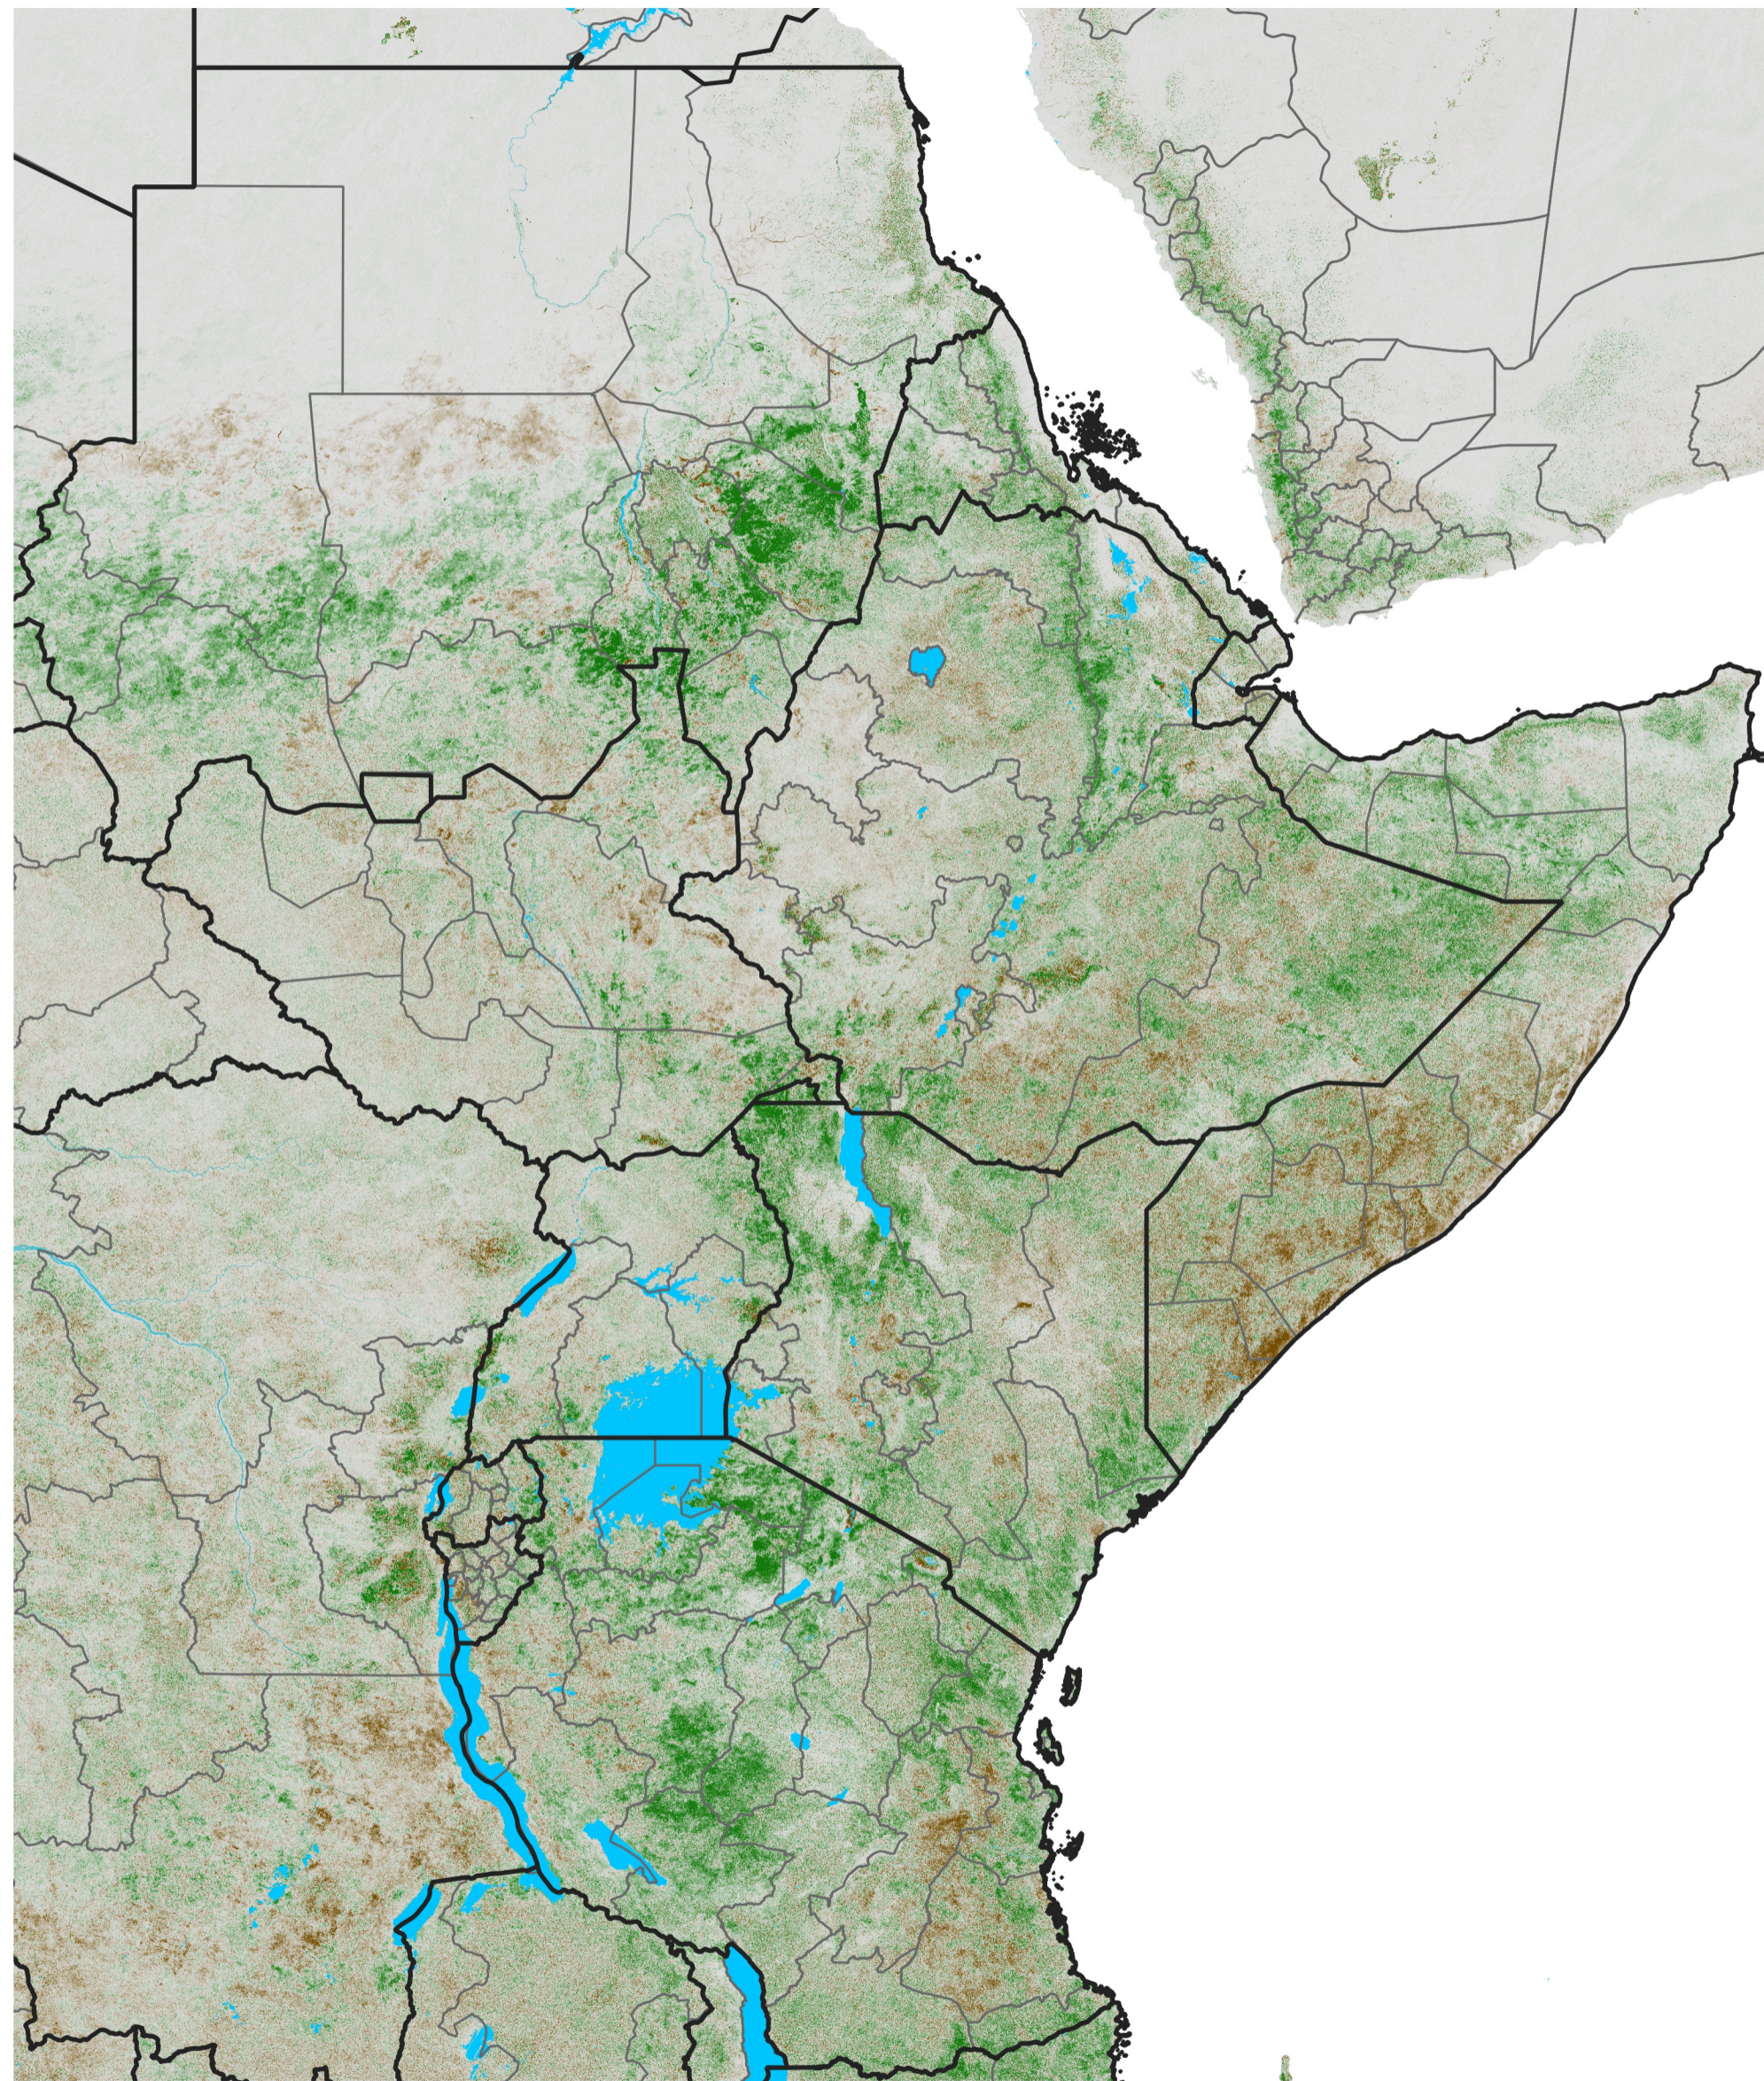

# East Africa NDVI Difference

2014 minus 2013

Period 58 / Oct 11 - 20, 2014

## NDVI Difference

< -0.3   -0.2   -0.1   -0.05   0.05   0.1   0.2   >0.3

Negative

No Difference

Positive