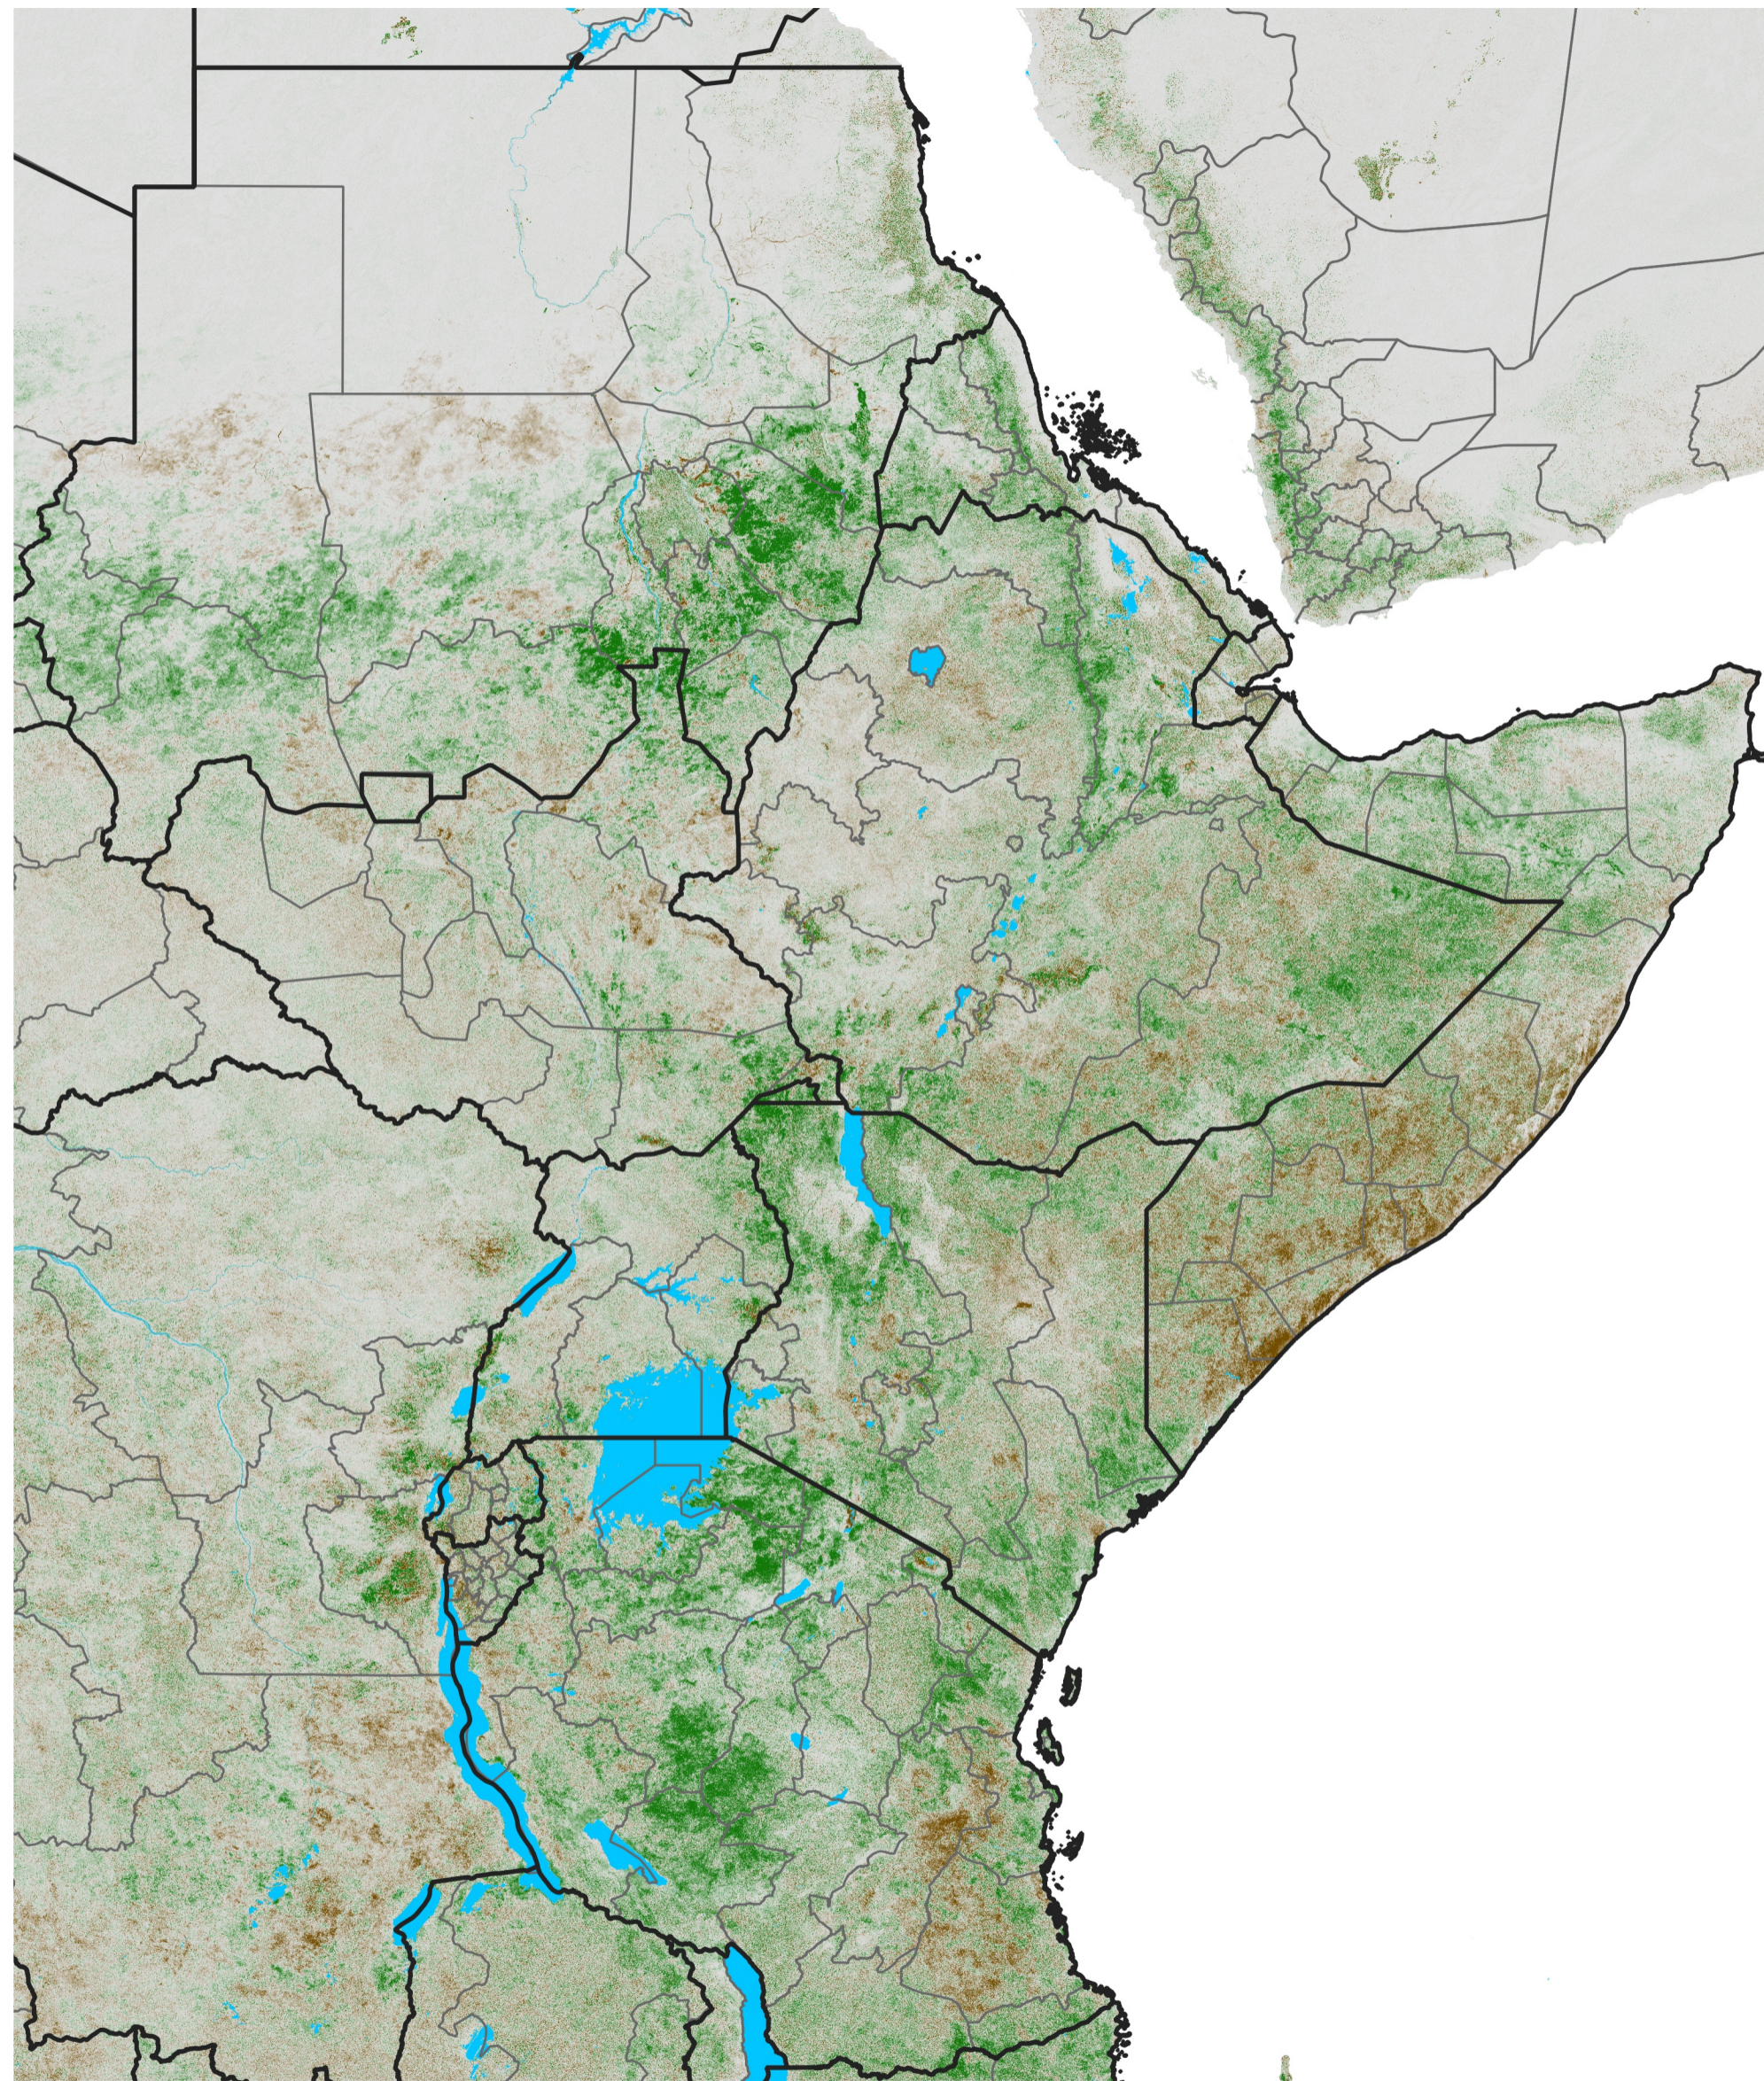

East Africa NDVI Difference

2014 minus 2013

Period 59 / Oct 16 - 25, 2014

NDVI Difference

< -0.3 -0.2 -0.1 -0.05 0.05 0.1 0.2 >0.3

Negative

No Difference

Positive