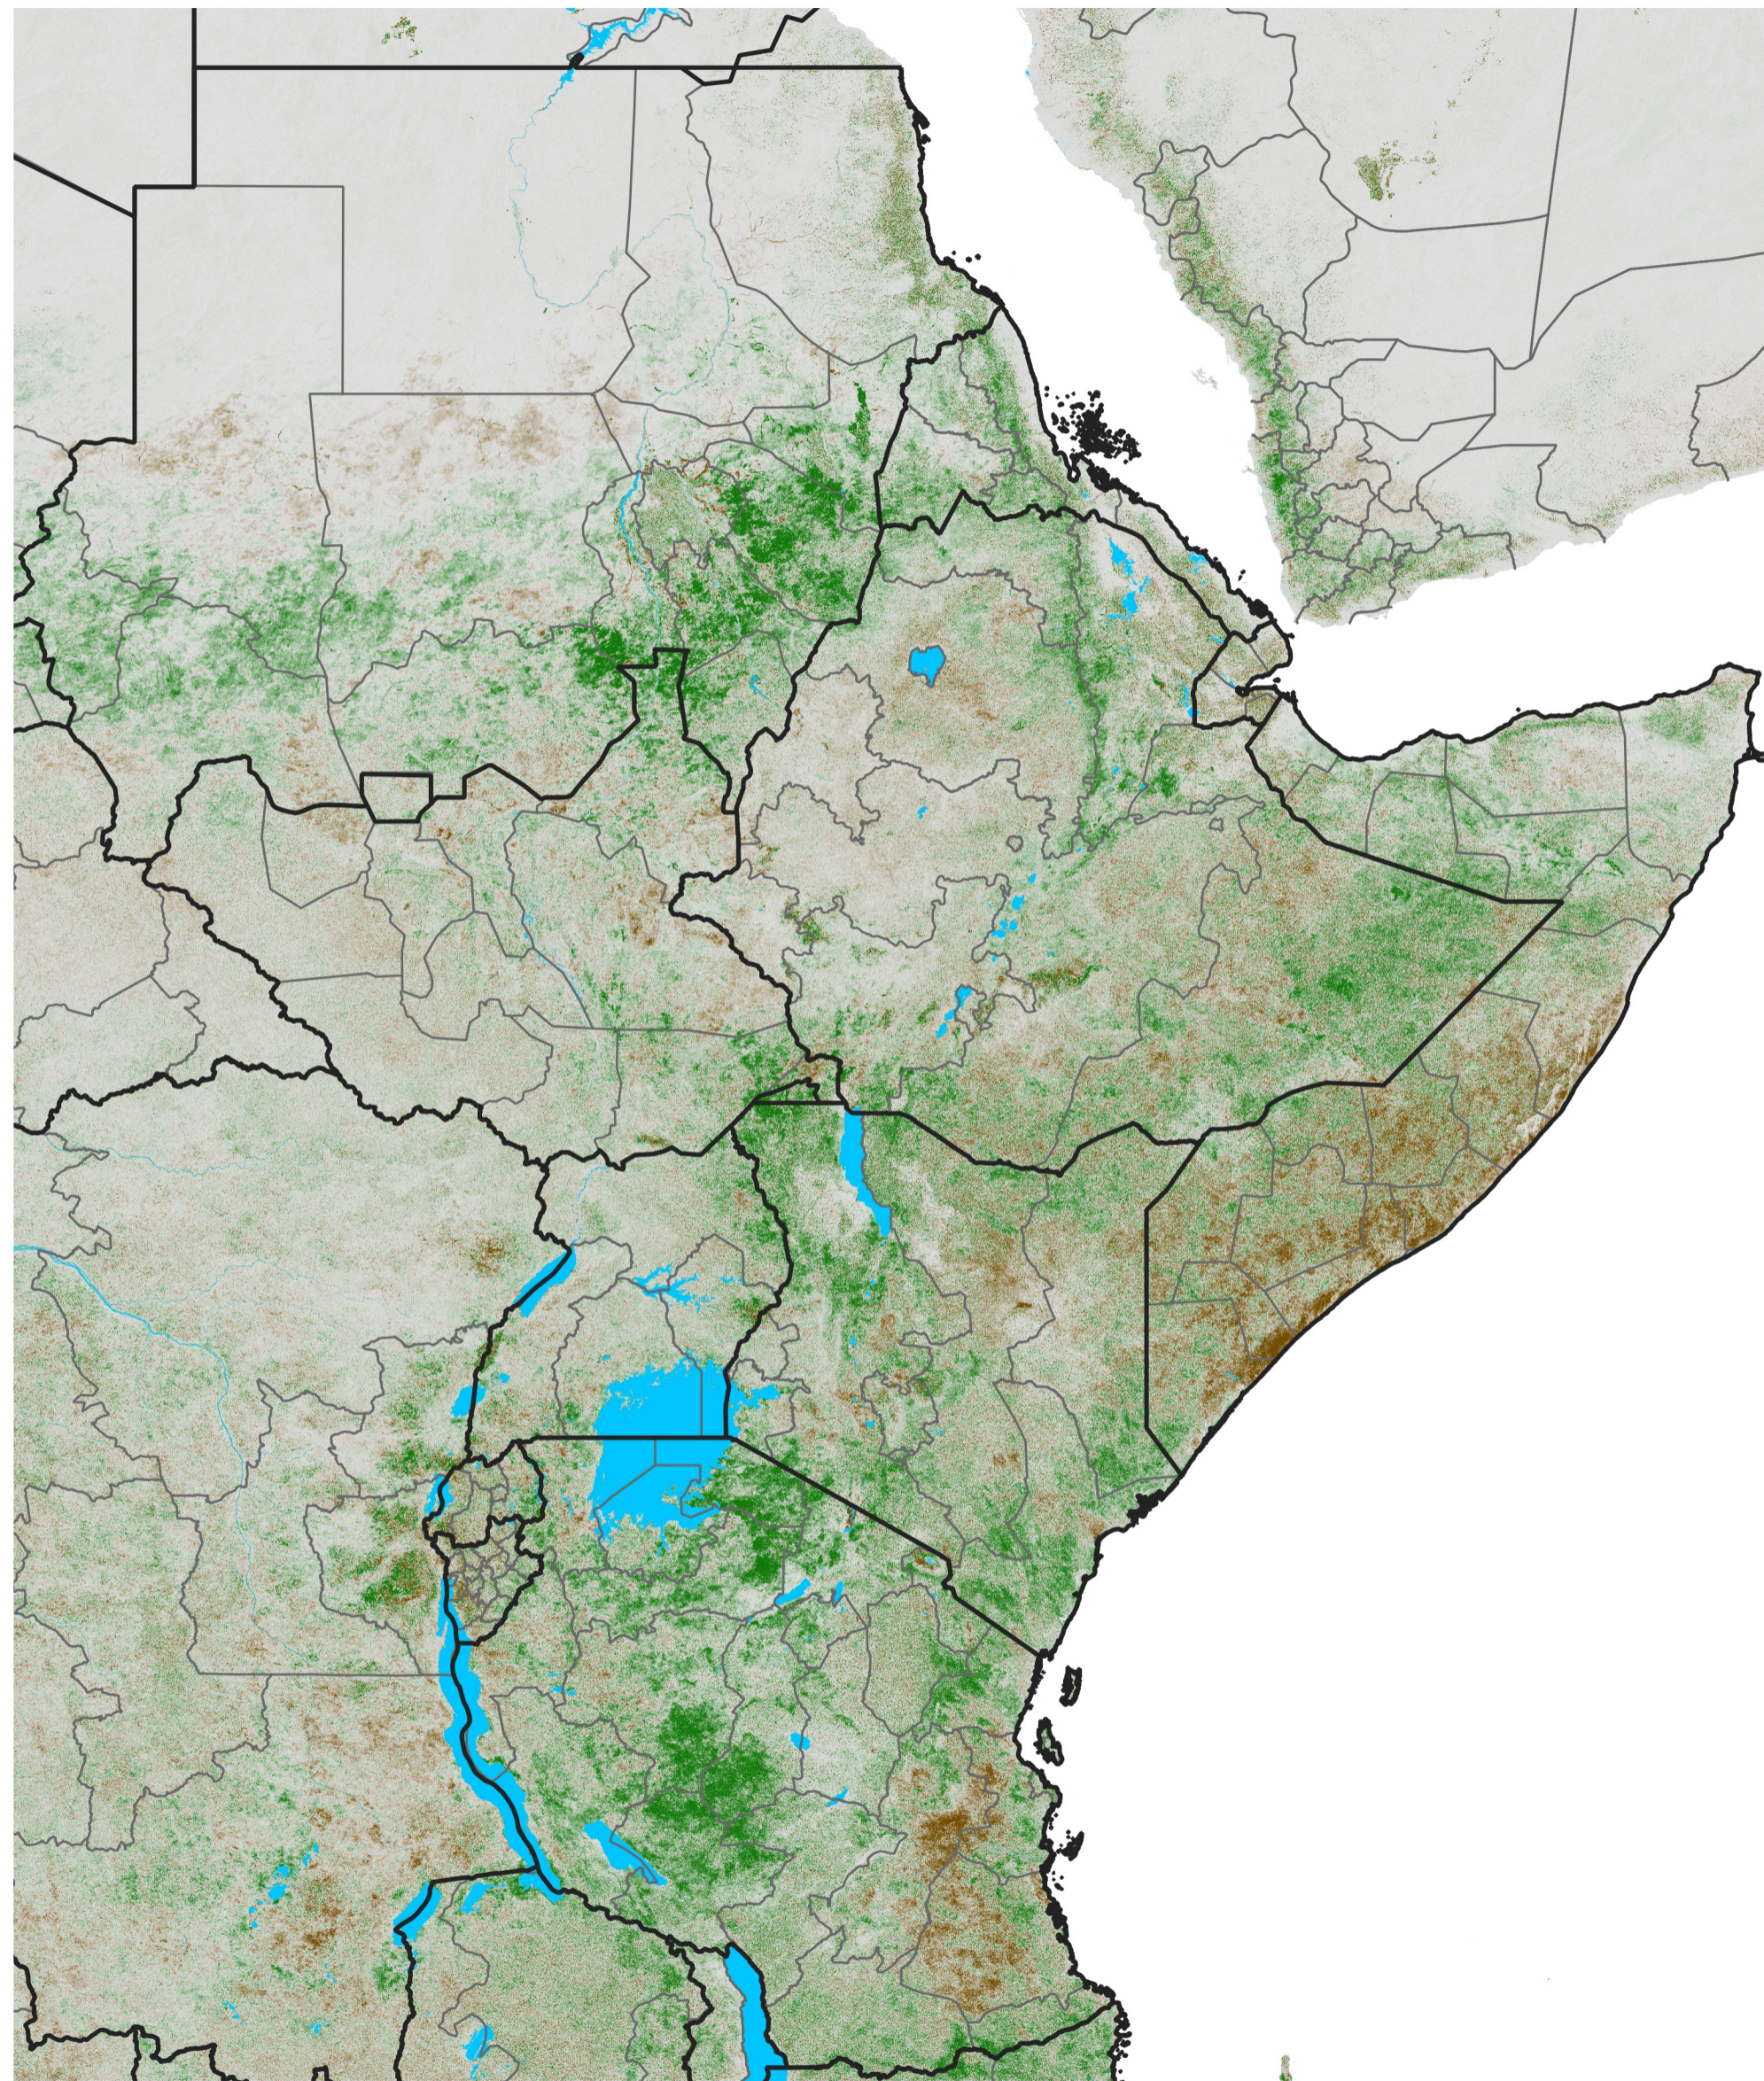

# East Africa NDVI Difference

2014 minus 2013

Period 60 / Oct 21 - 31, 2014

## NDVI Difference

< -0.3   -0.2   -0.1   -0.05   0.05   0.1   0.2   >0.3

Negative

No Difference

Positive