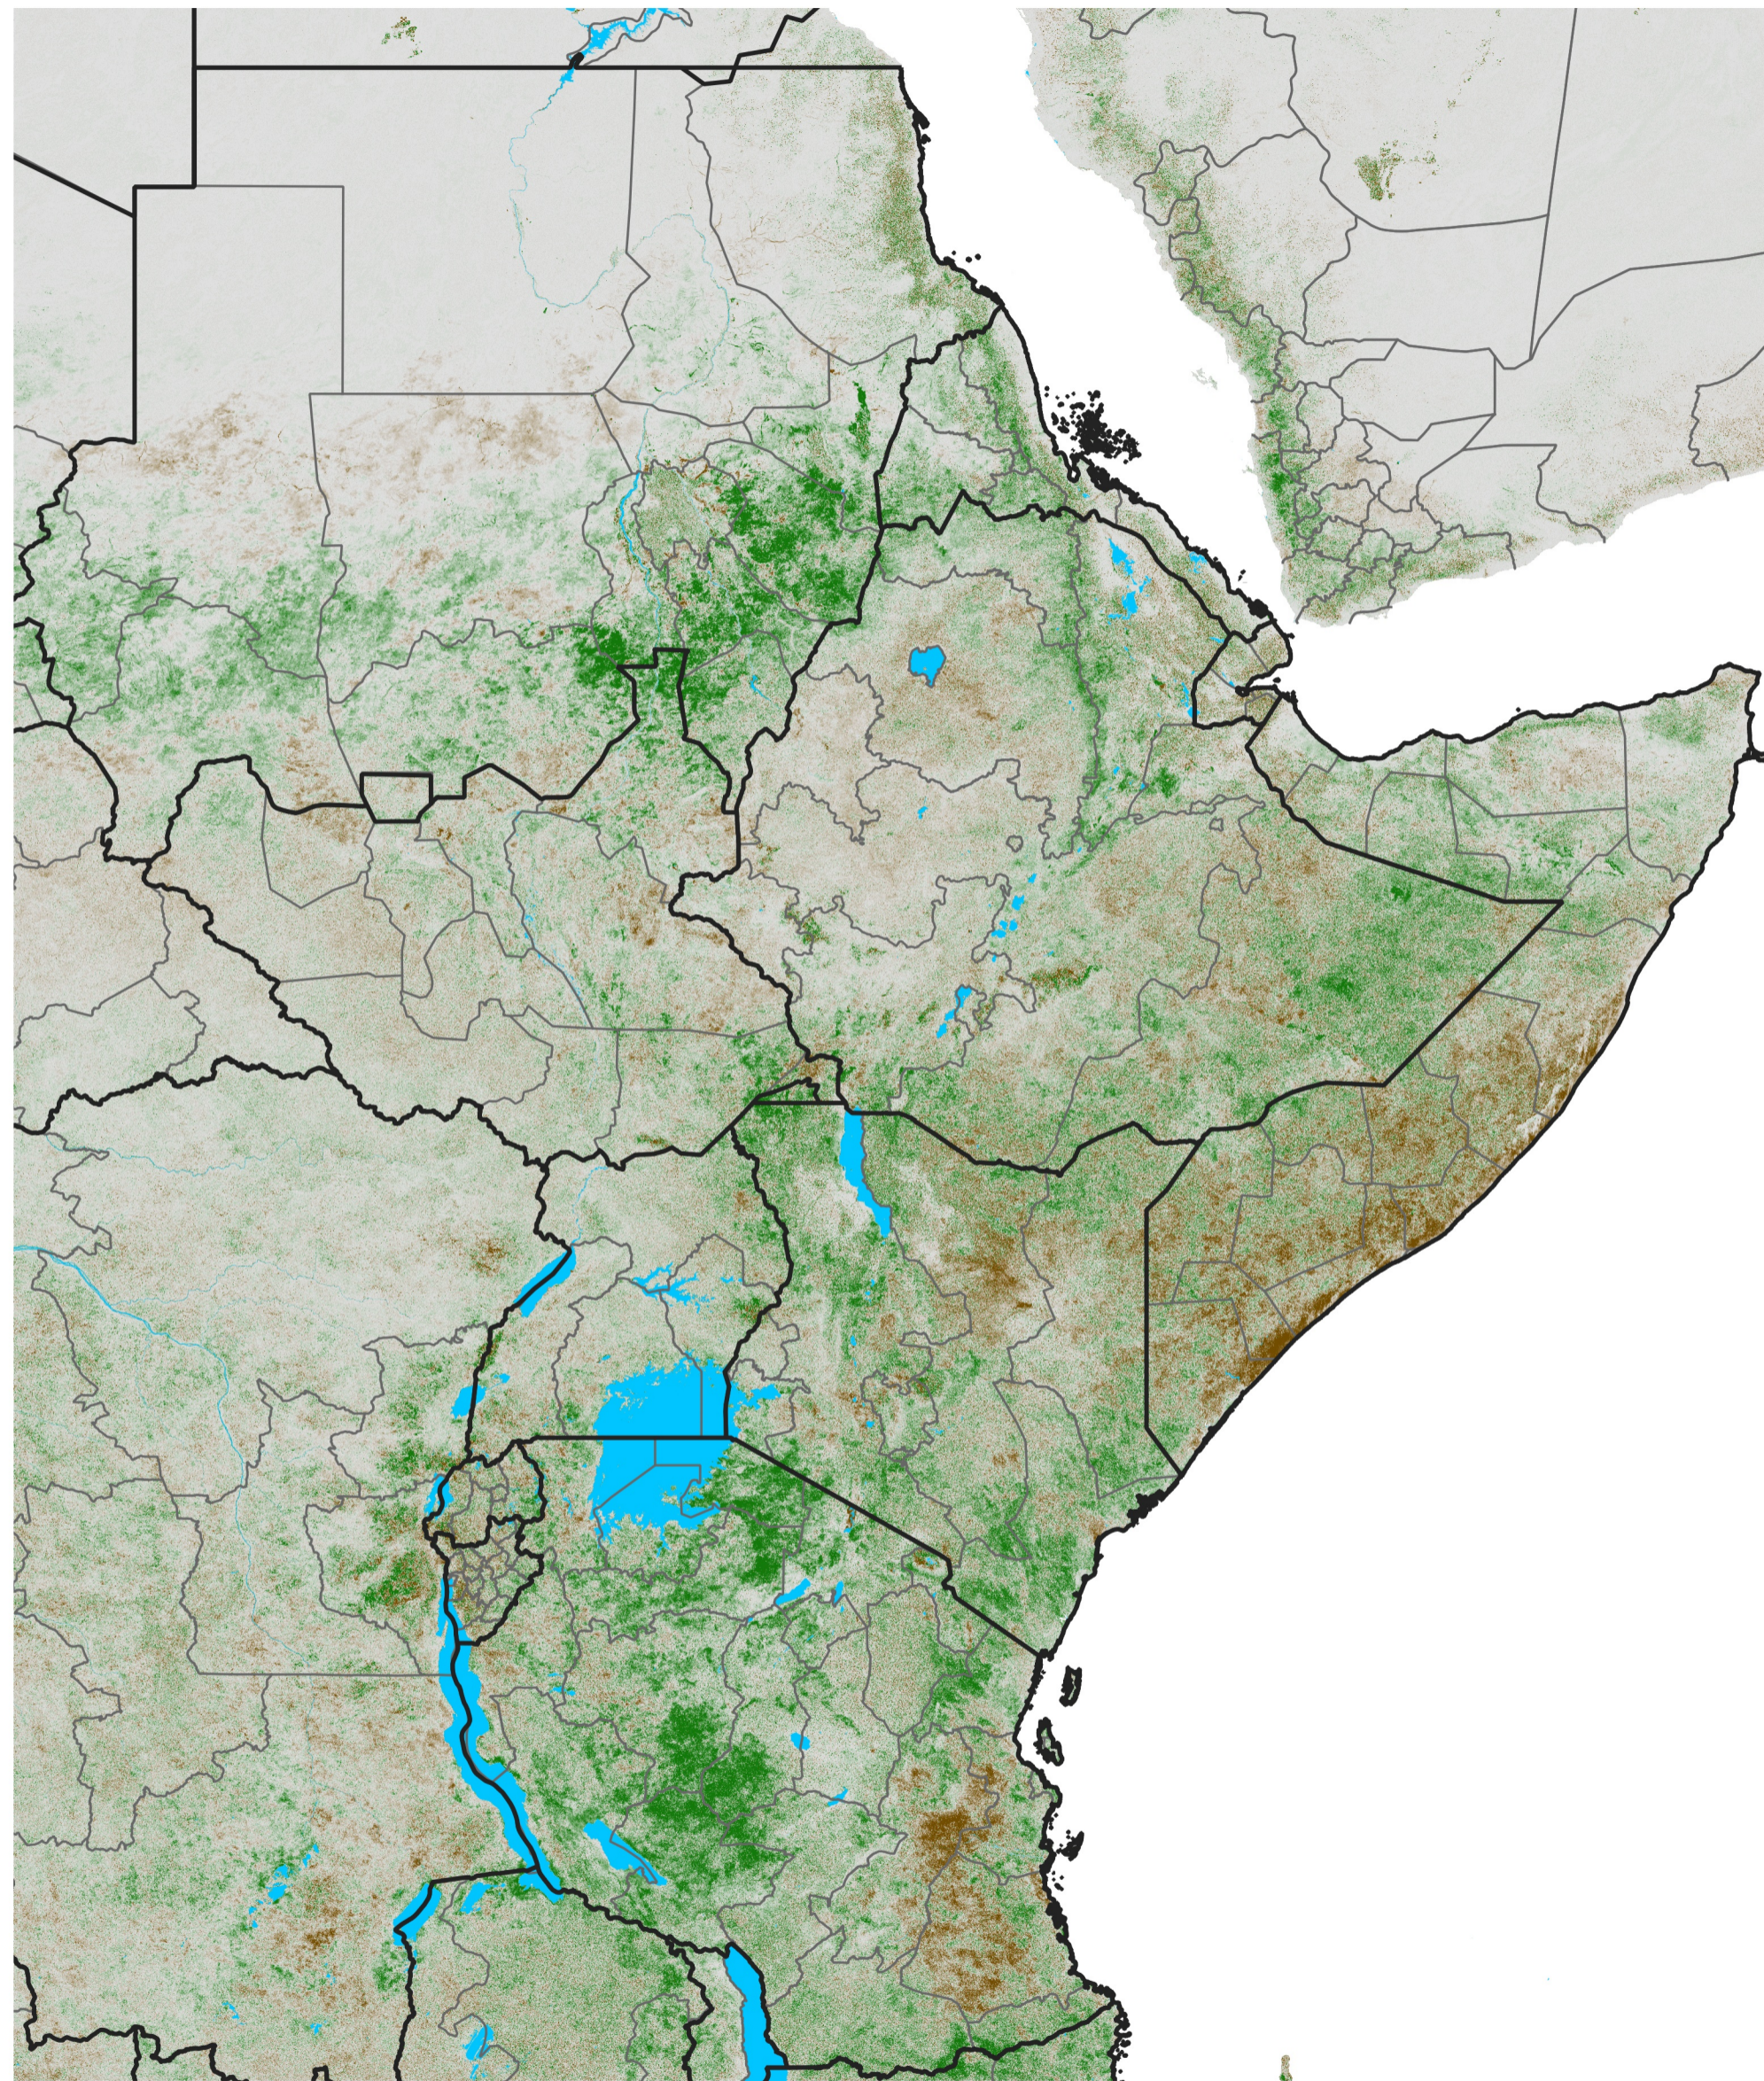

East Africa NDVI Difference

2014 minus 2013

Period 61 / Oct 26 - Nov 05, 2014

NDVI Difference

< -0.3 -0.2 -0.1 -0.05 0.05 0.1 0.2 >0.3

Negative

No Difference

Positive