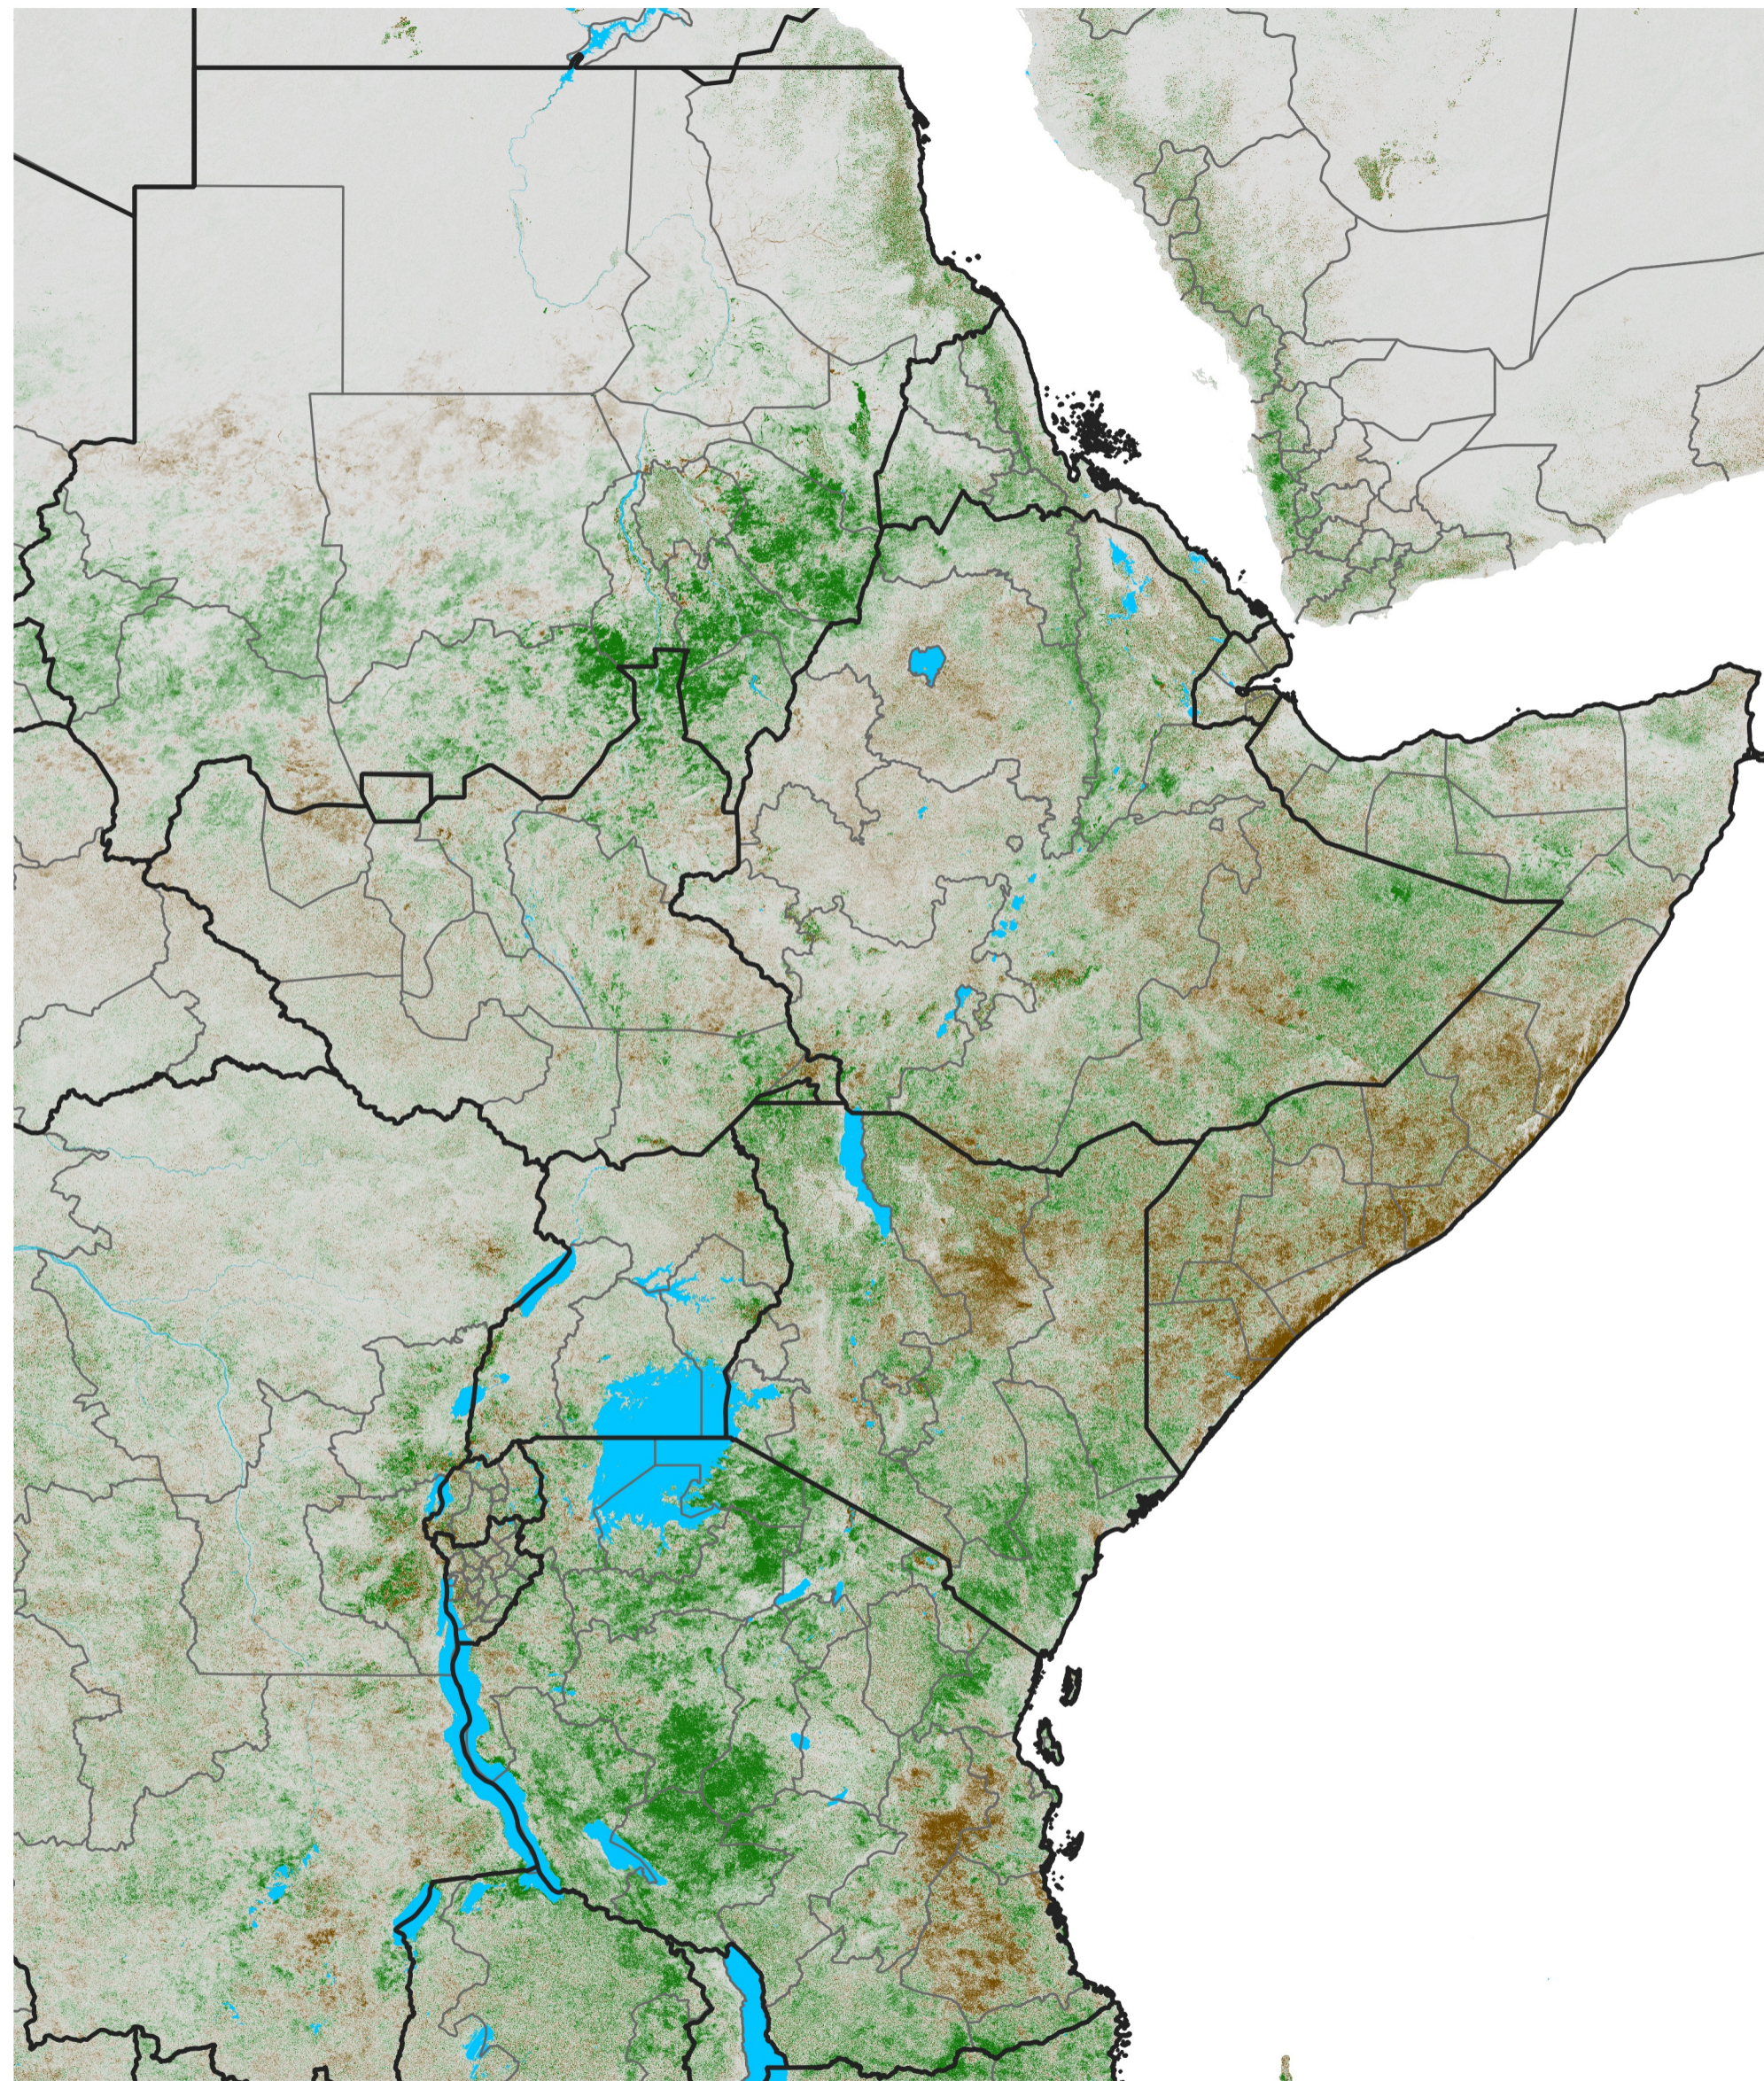

East Africa NDVI Difference

2014 minus 2013

Period 62 / Nov 01 - 10, 2014

NDVI Difference

< -0.3 -0.2 -0.1 -0.05 0.05 0.1 0.2 >0.3

Negative

No Difference

Positive