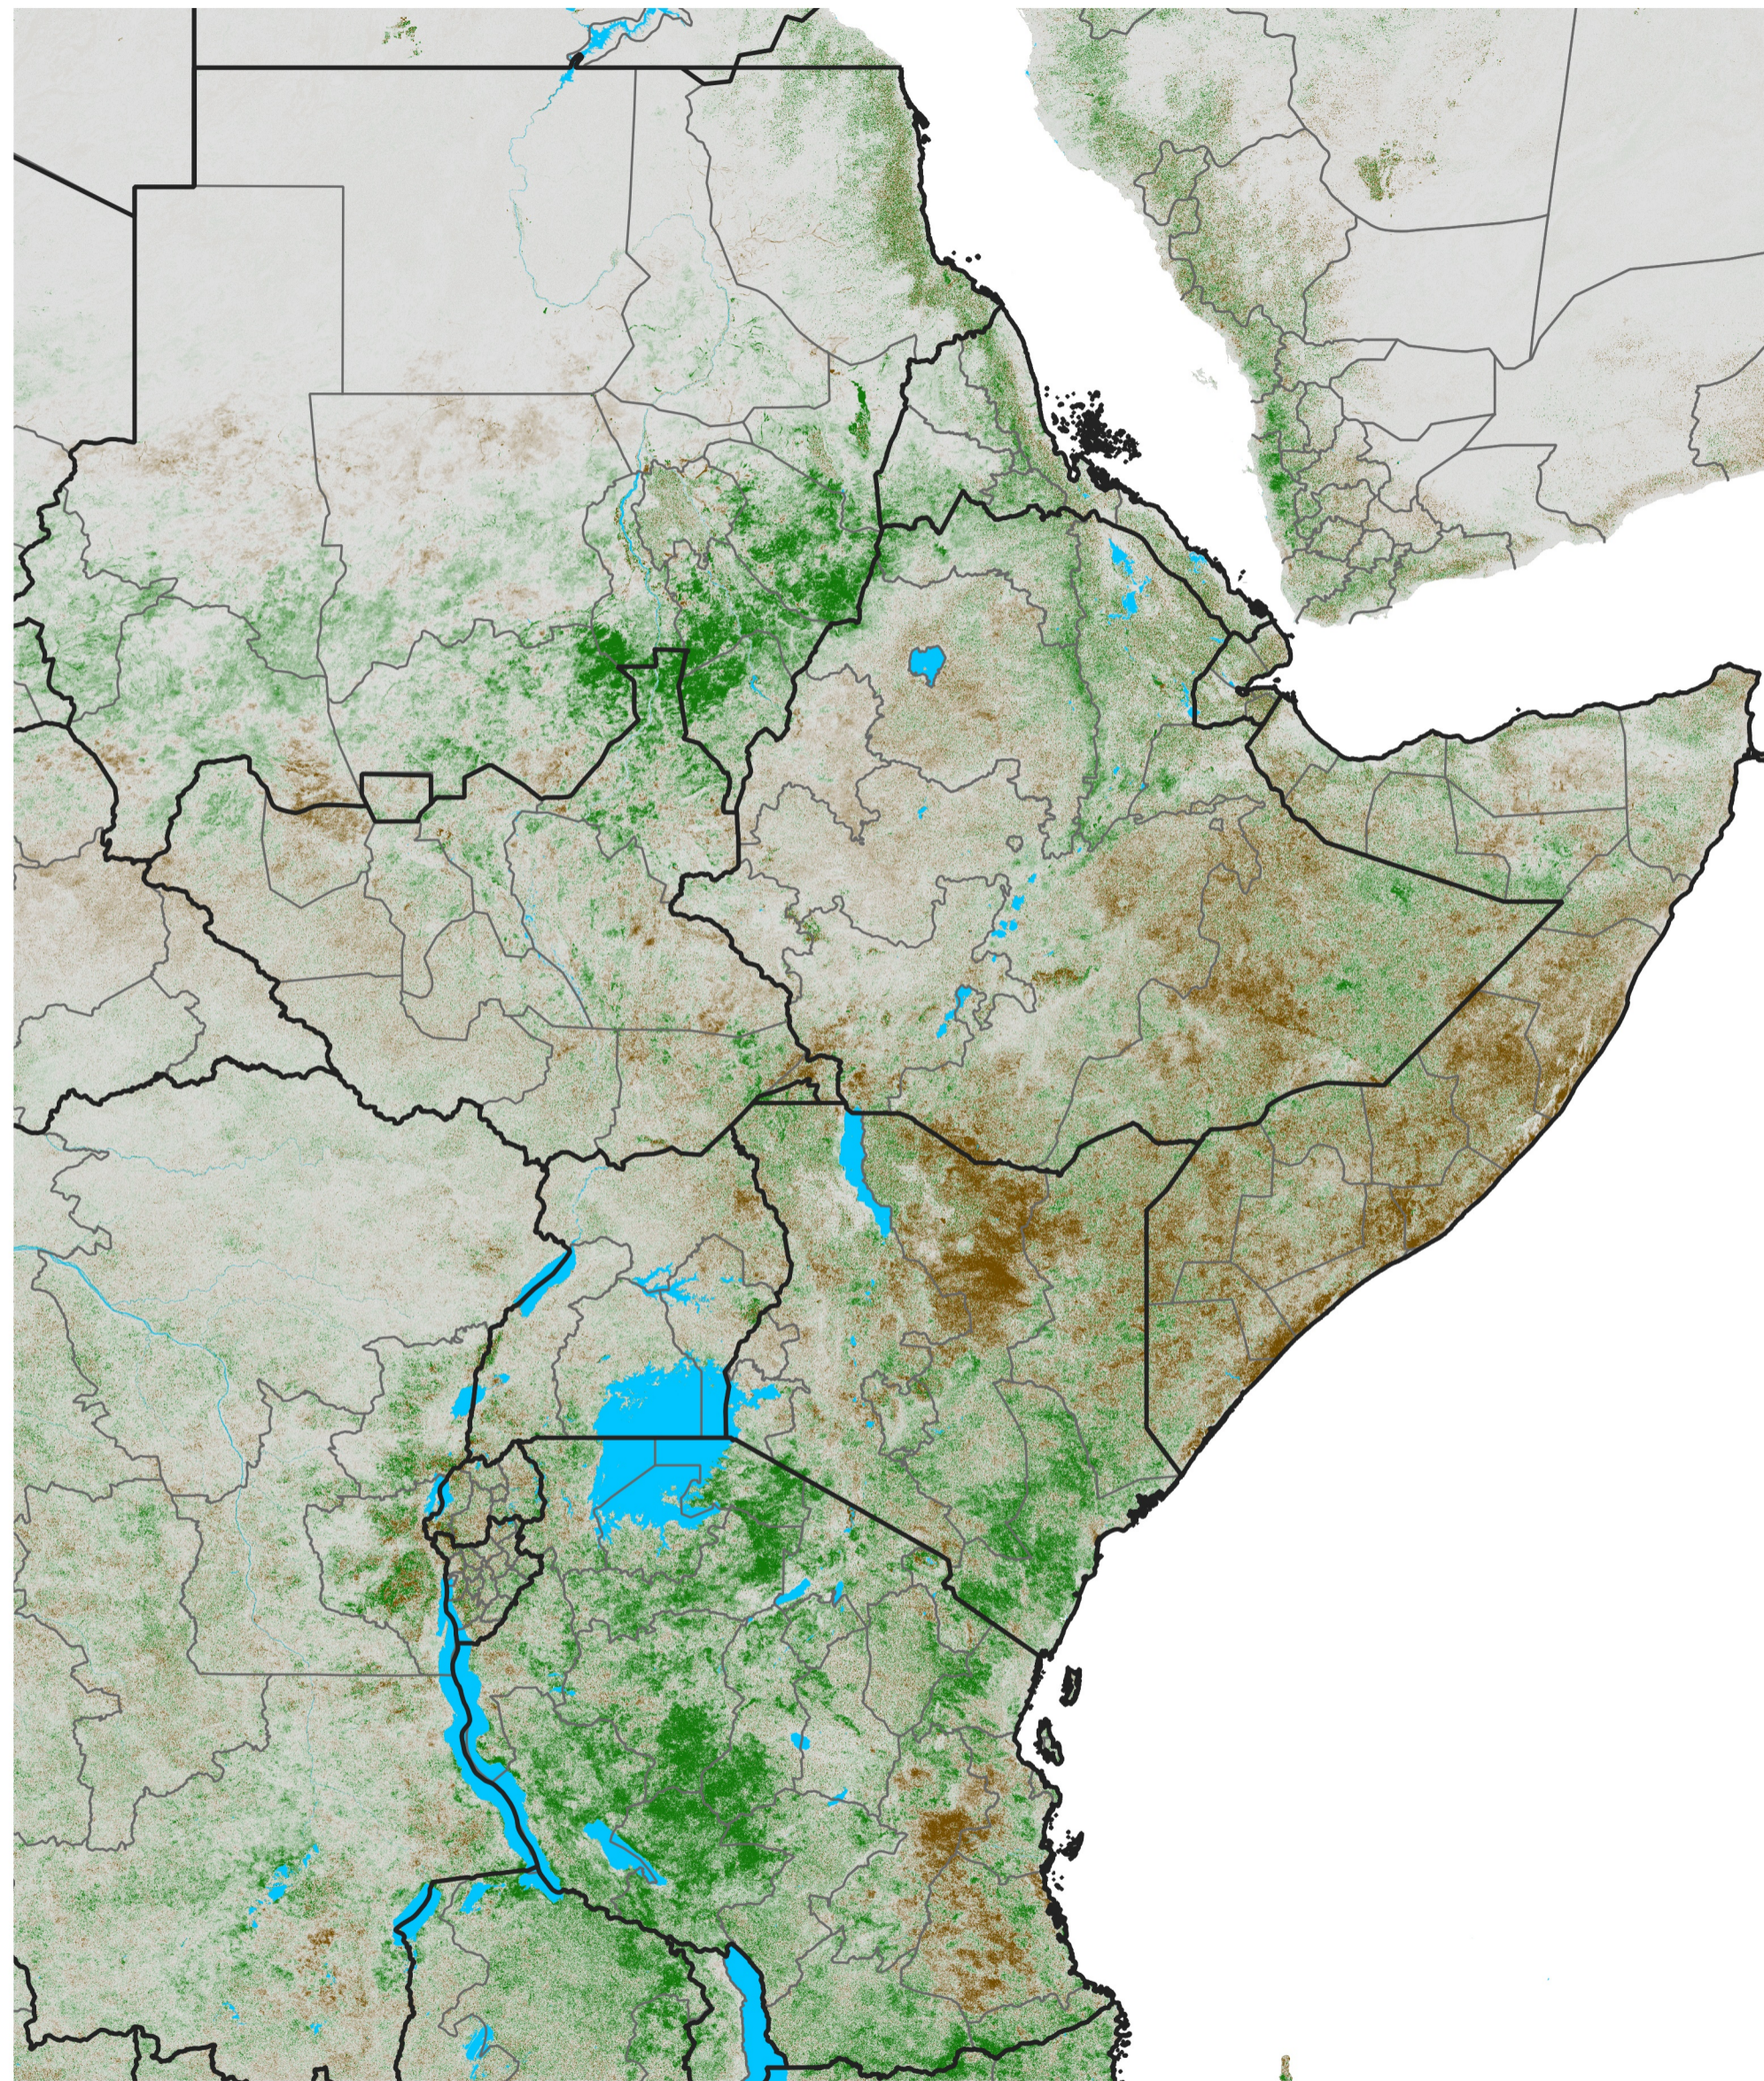

East Africa NDVI Difference

2014 minus 2013

Period 64 / Nov 11 - 20, 2014

NDVI Difference

< -0.3 -0.2 -0.1 -0.05 0.05 0.1 0.2 >0.3

Negative

No Difference

Positive