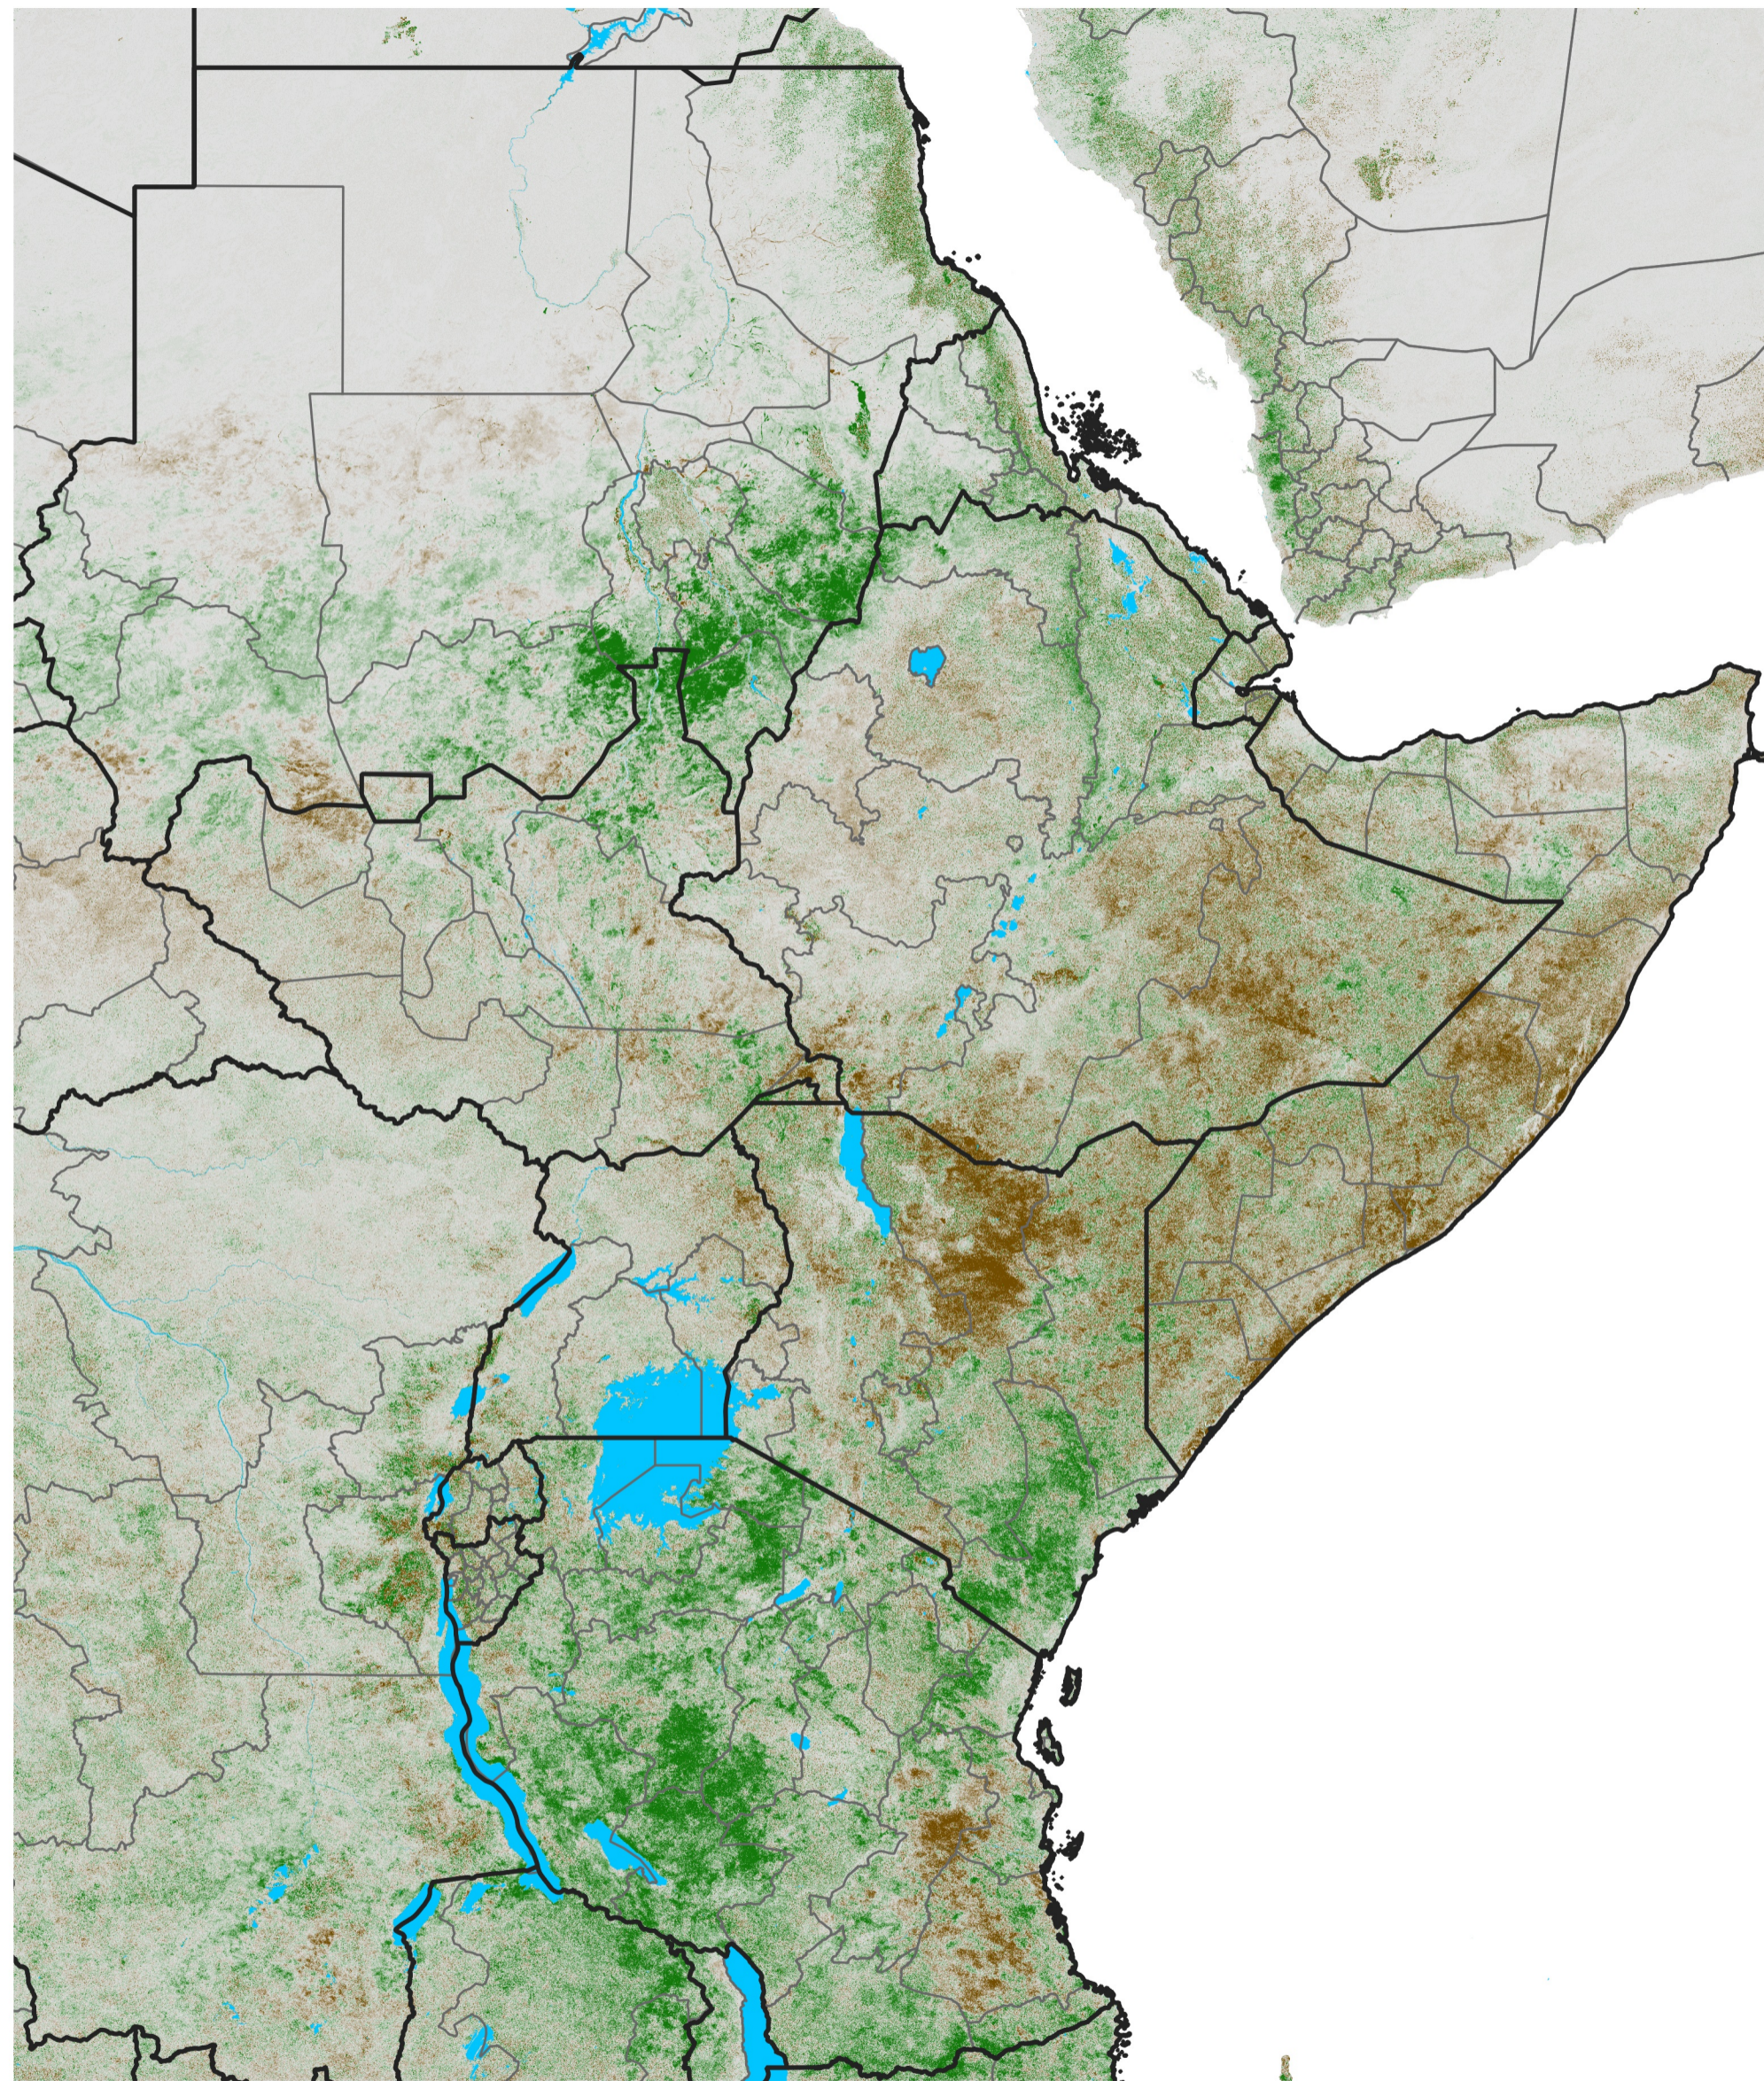

East Africa NDVI Difference

2014 minus 2013

Period 65 / Nov 16 - 25, 2014

NDVI Difference

< -0.3 -0.2 -0.1 -0.05 0.05 0.1 0.2 >0.3

Negative

No Difference

Positive