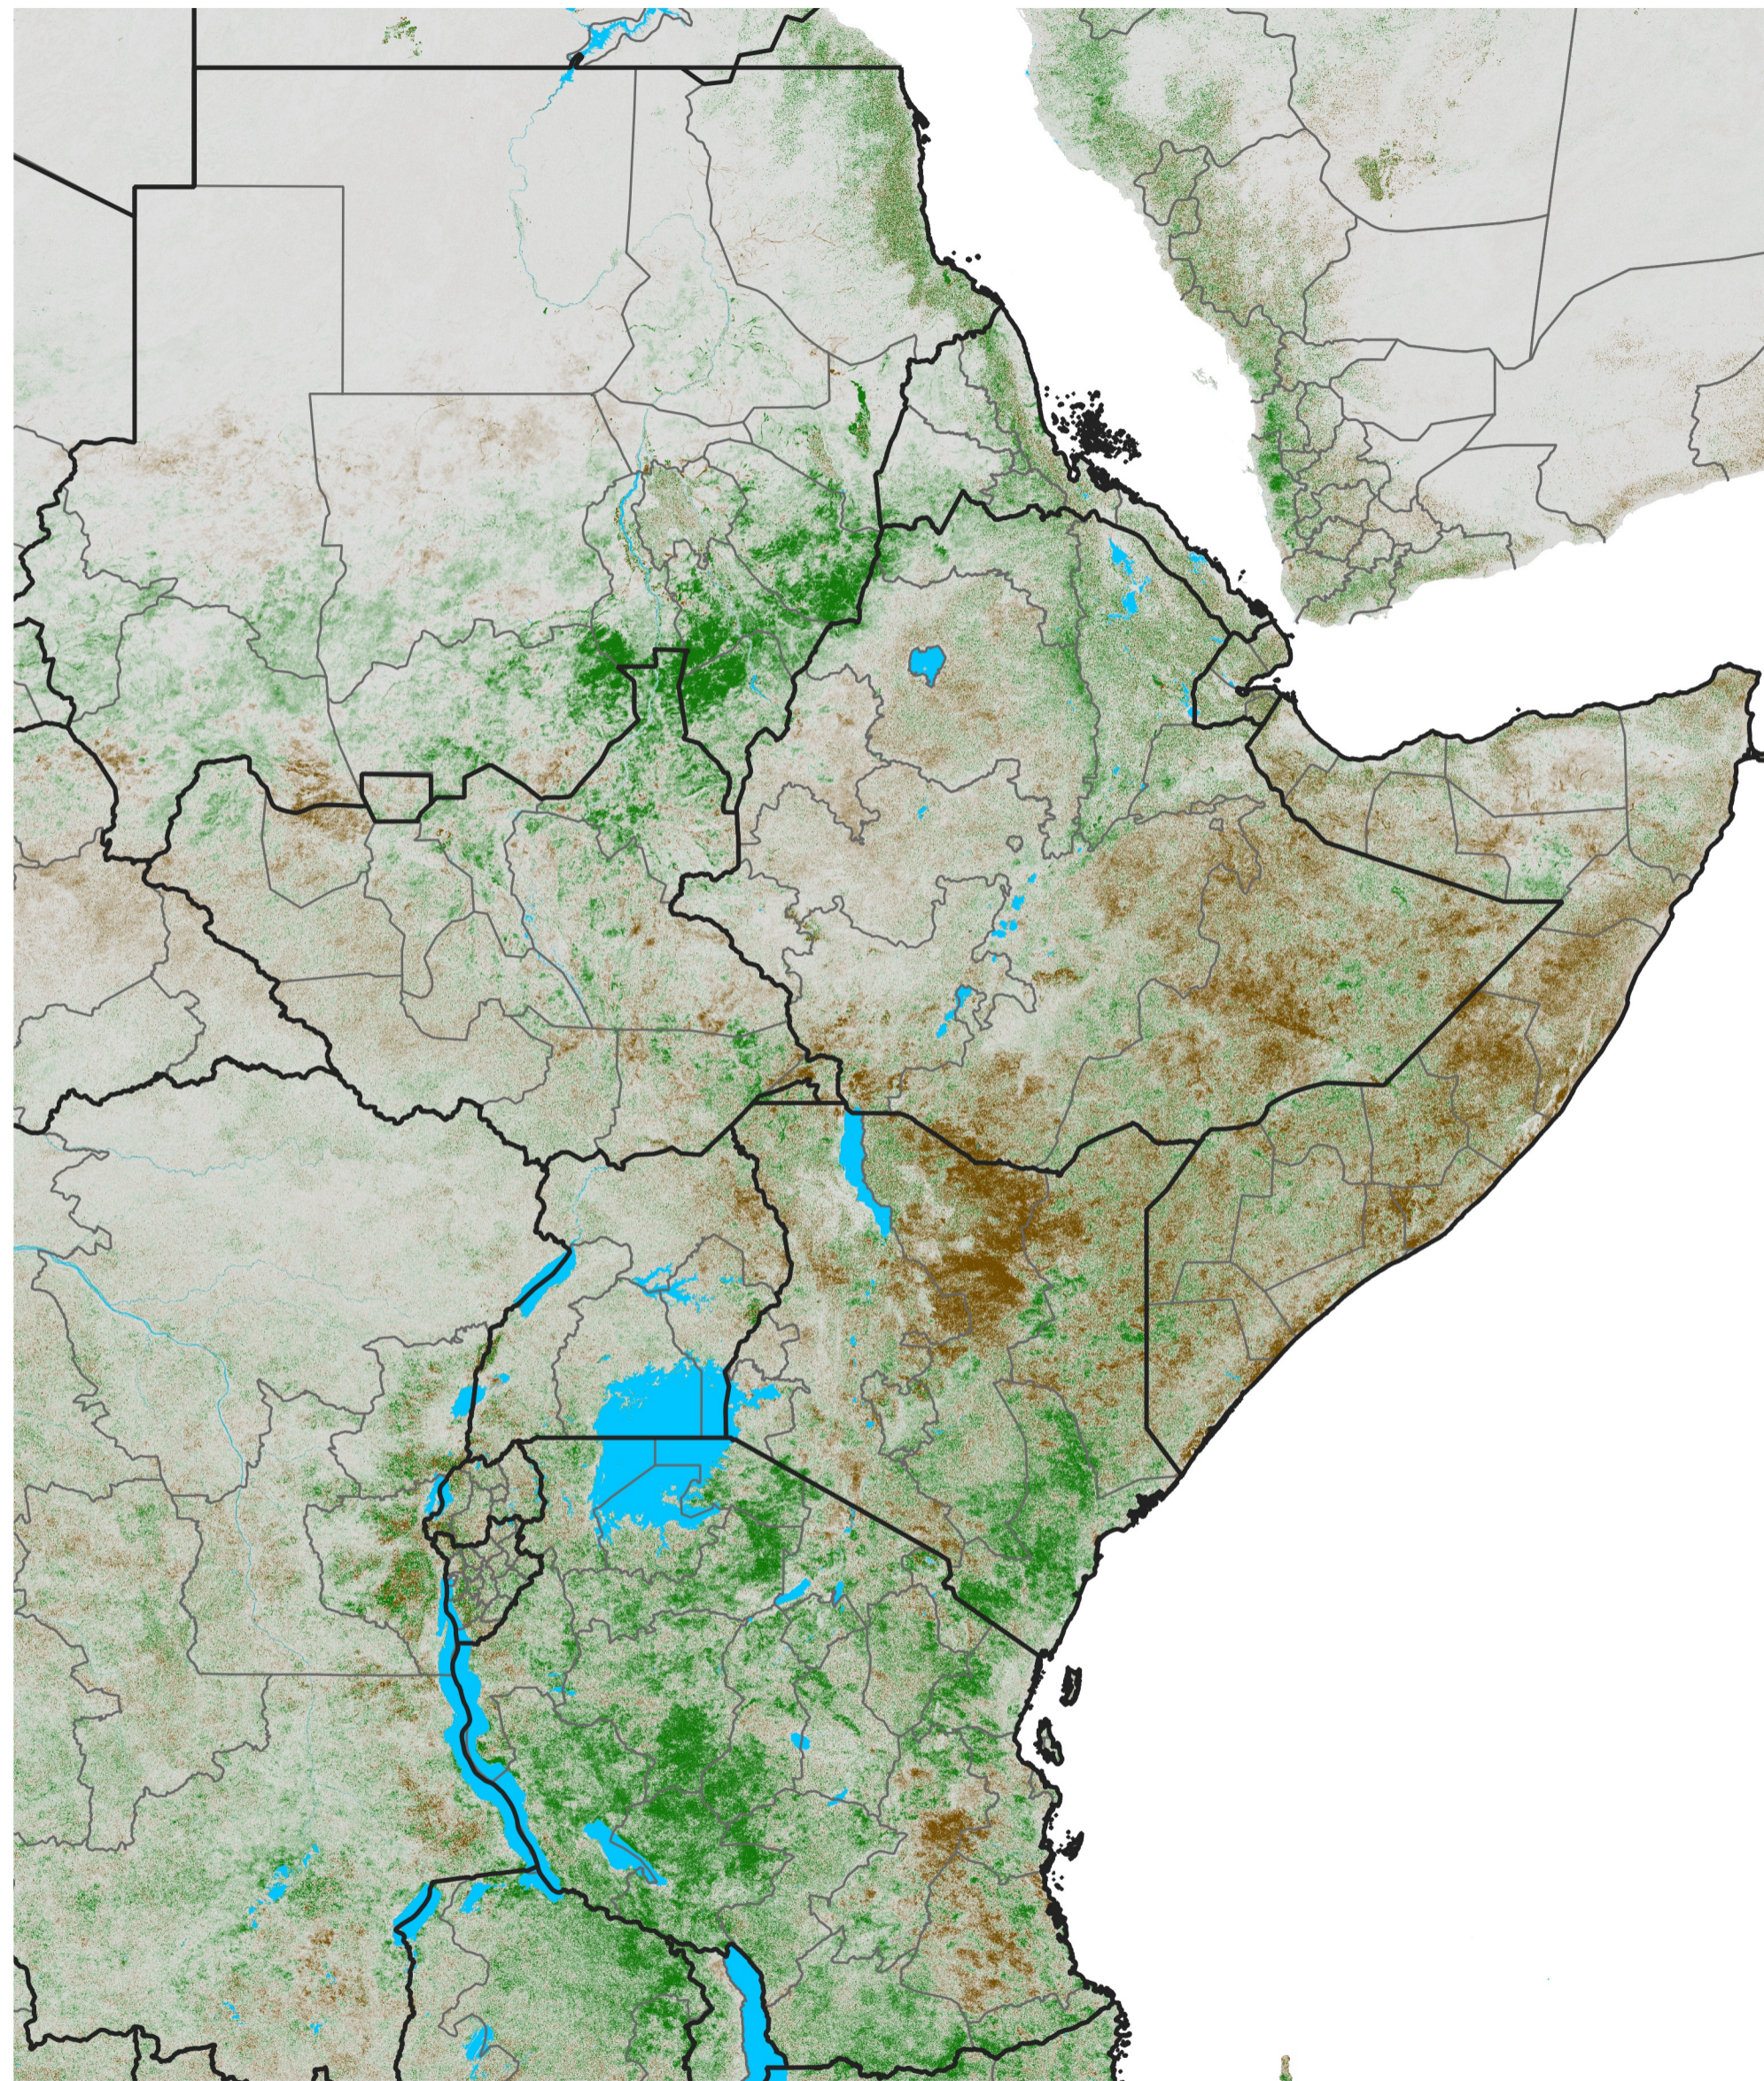

East Africa NDVI Difference

2014 minus 2013

Period 66 / Nov 21 - 30, 2014

NDVI Difference

< -0.3 -0.2 -0.1 -0.05 0.05 0.1 0.2 > 0.3

Negative

No Difference

Positive