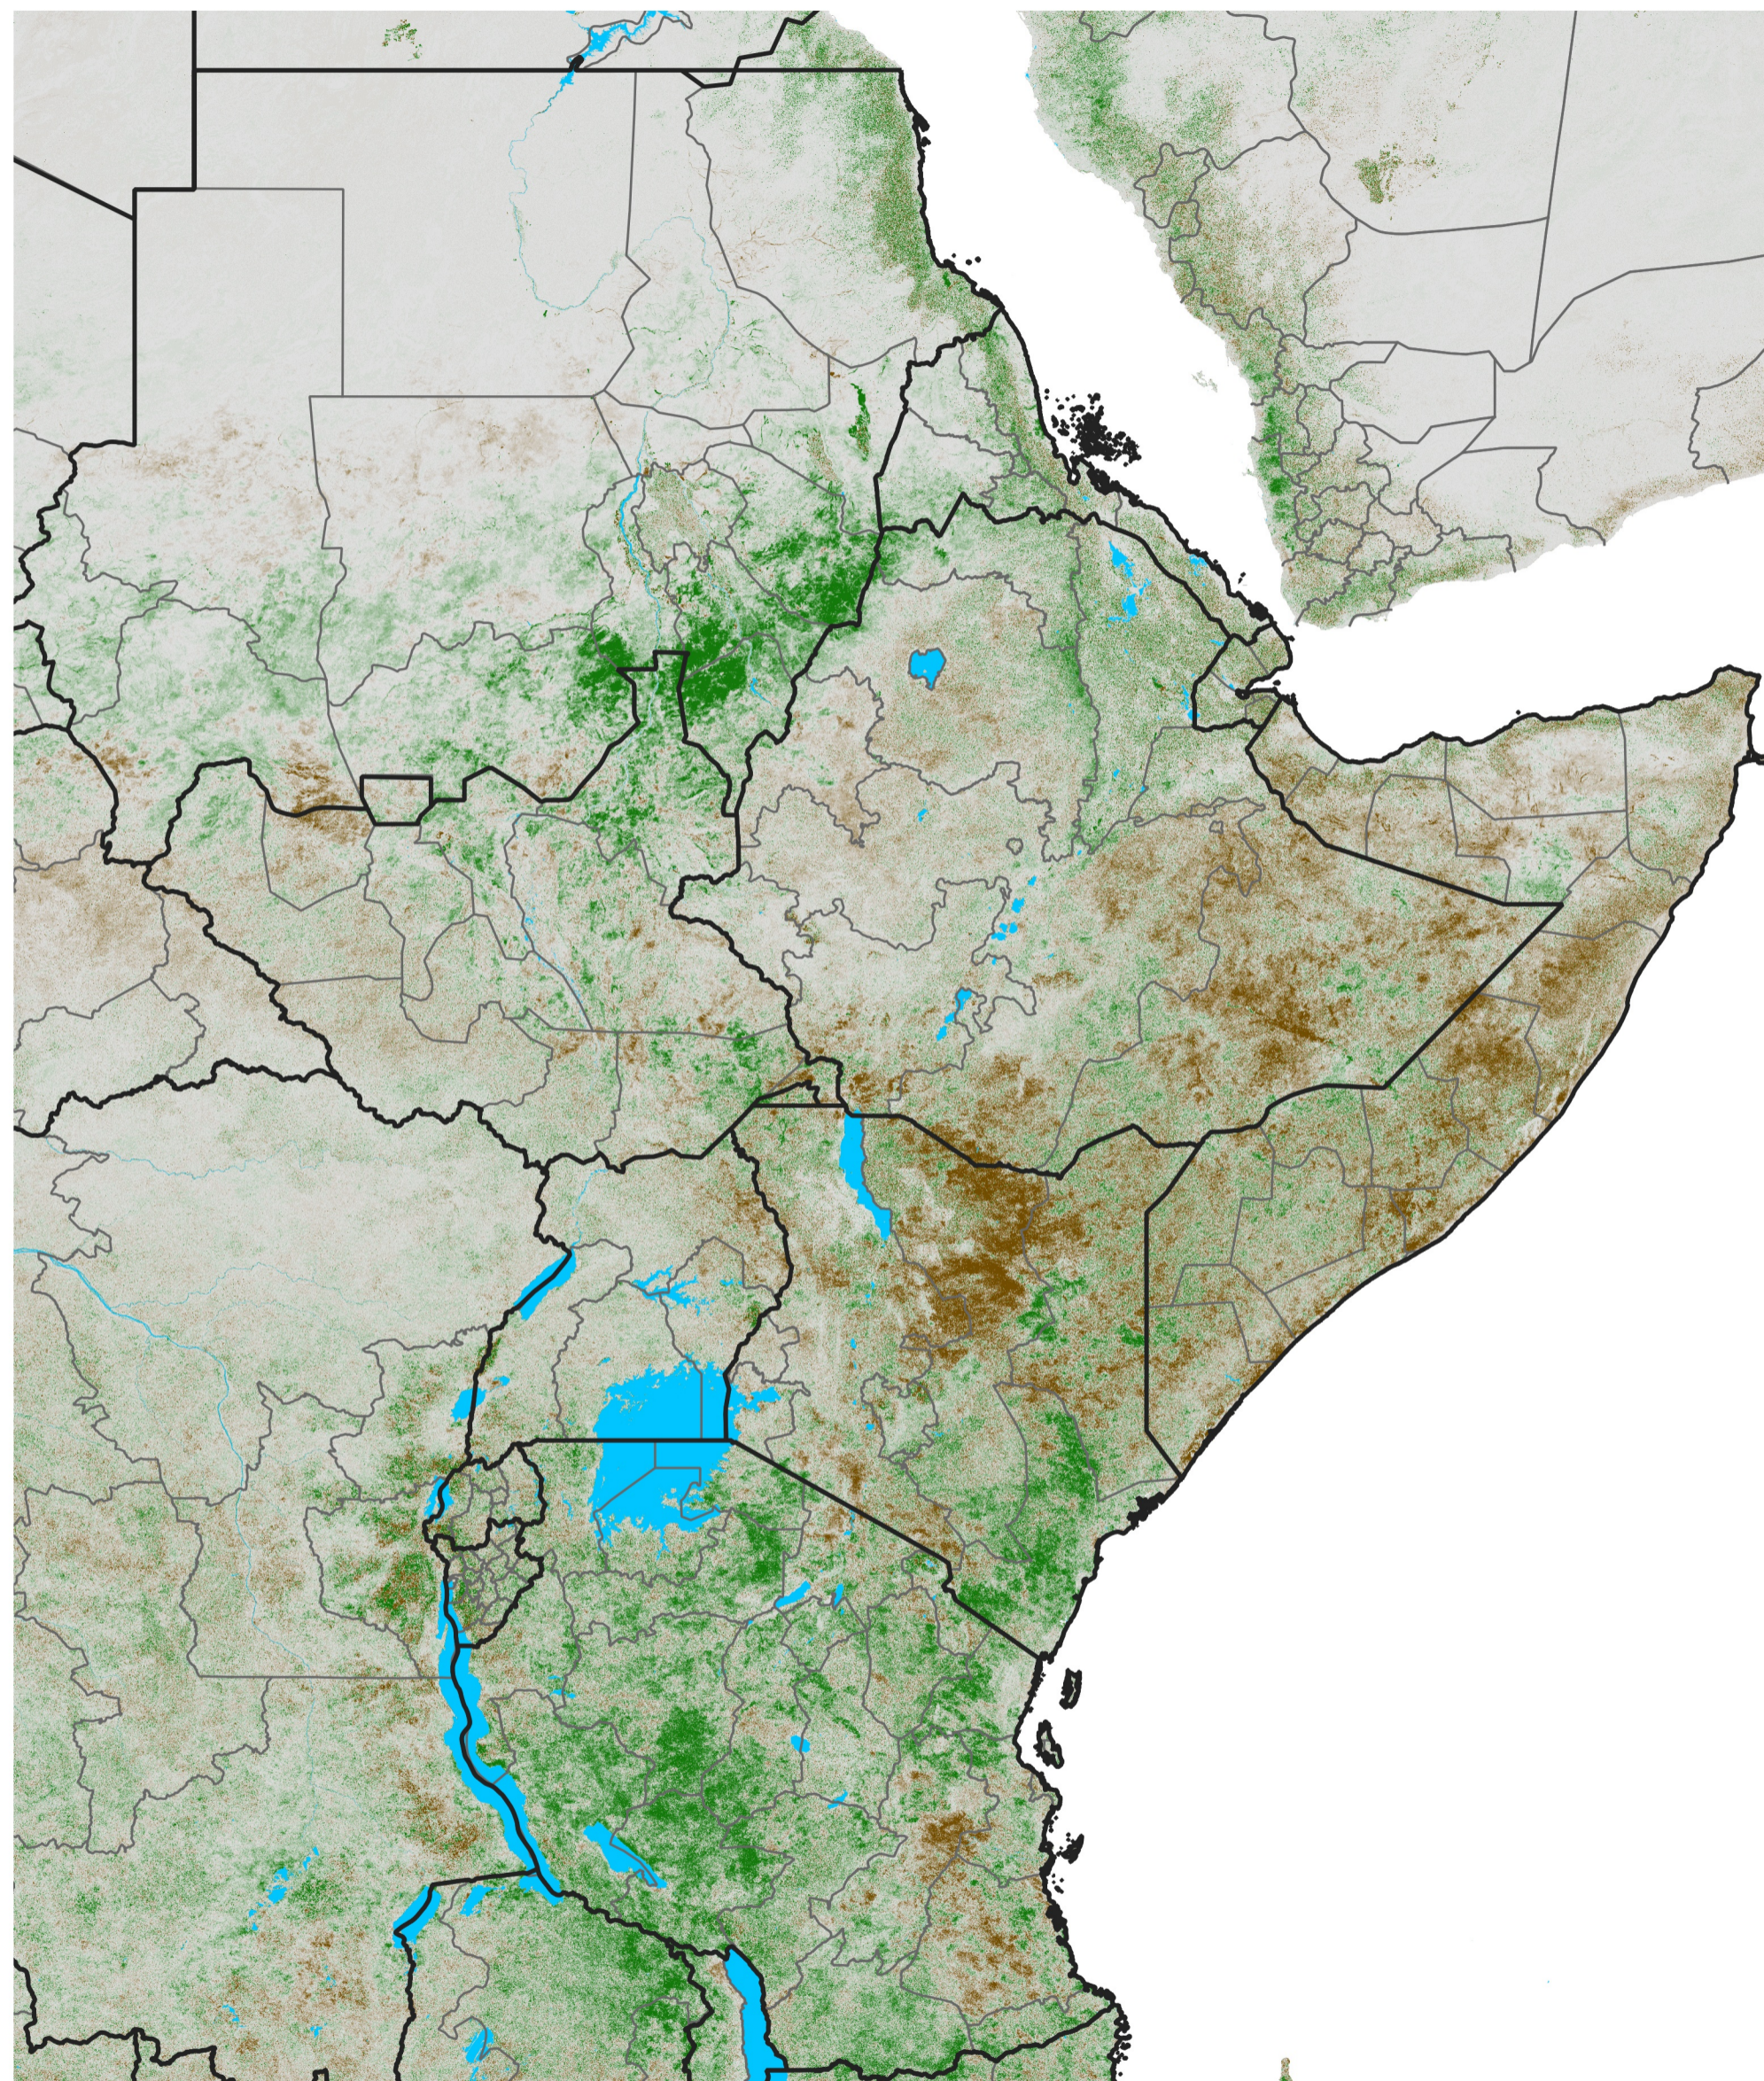

East Africa NDVI Difference

2014 minus 2013

Period 67 / Nov 26 - Dec 05, 2014

NDVI Difference

< -0.3 -0.2 -0.1 -0.05 0.05 0.1 0.2 >0.3

Negative

No Difference

Positive