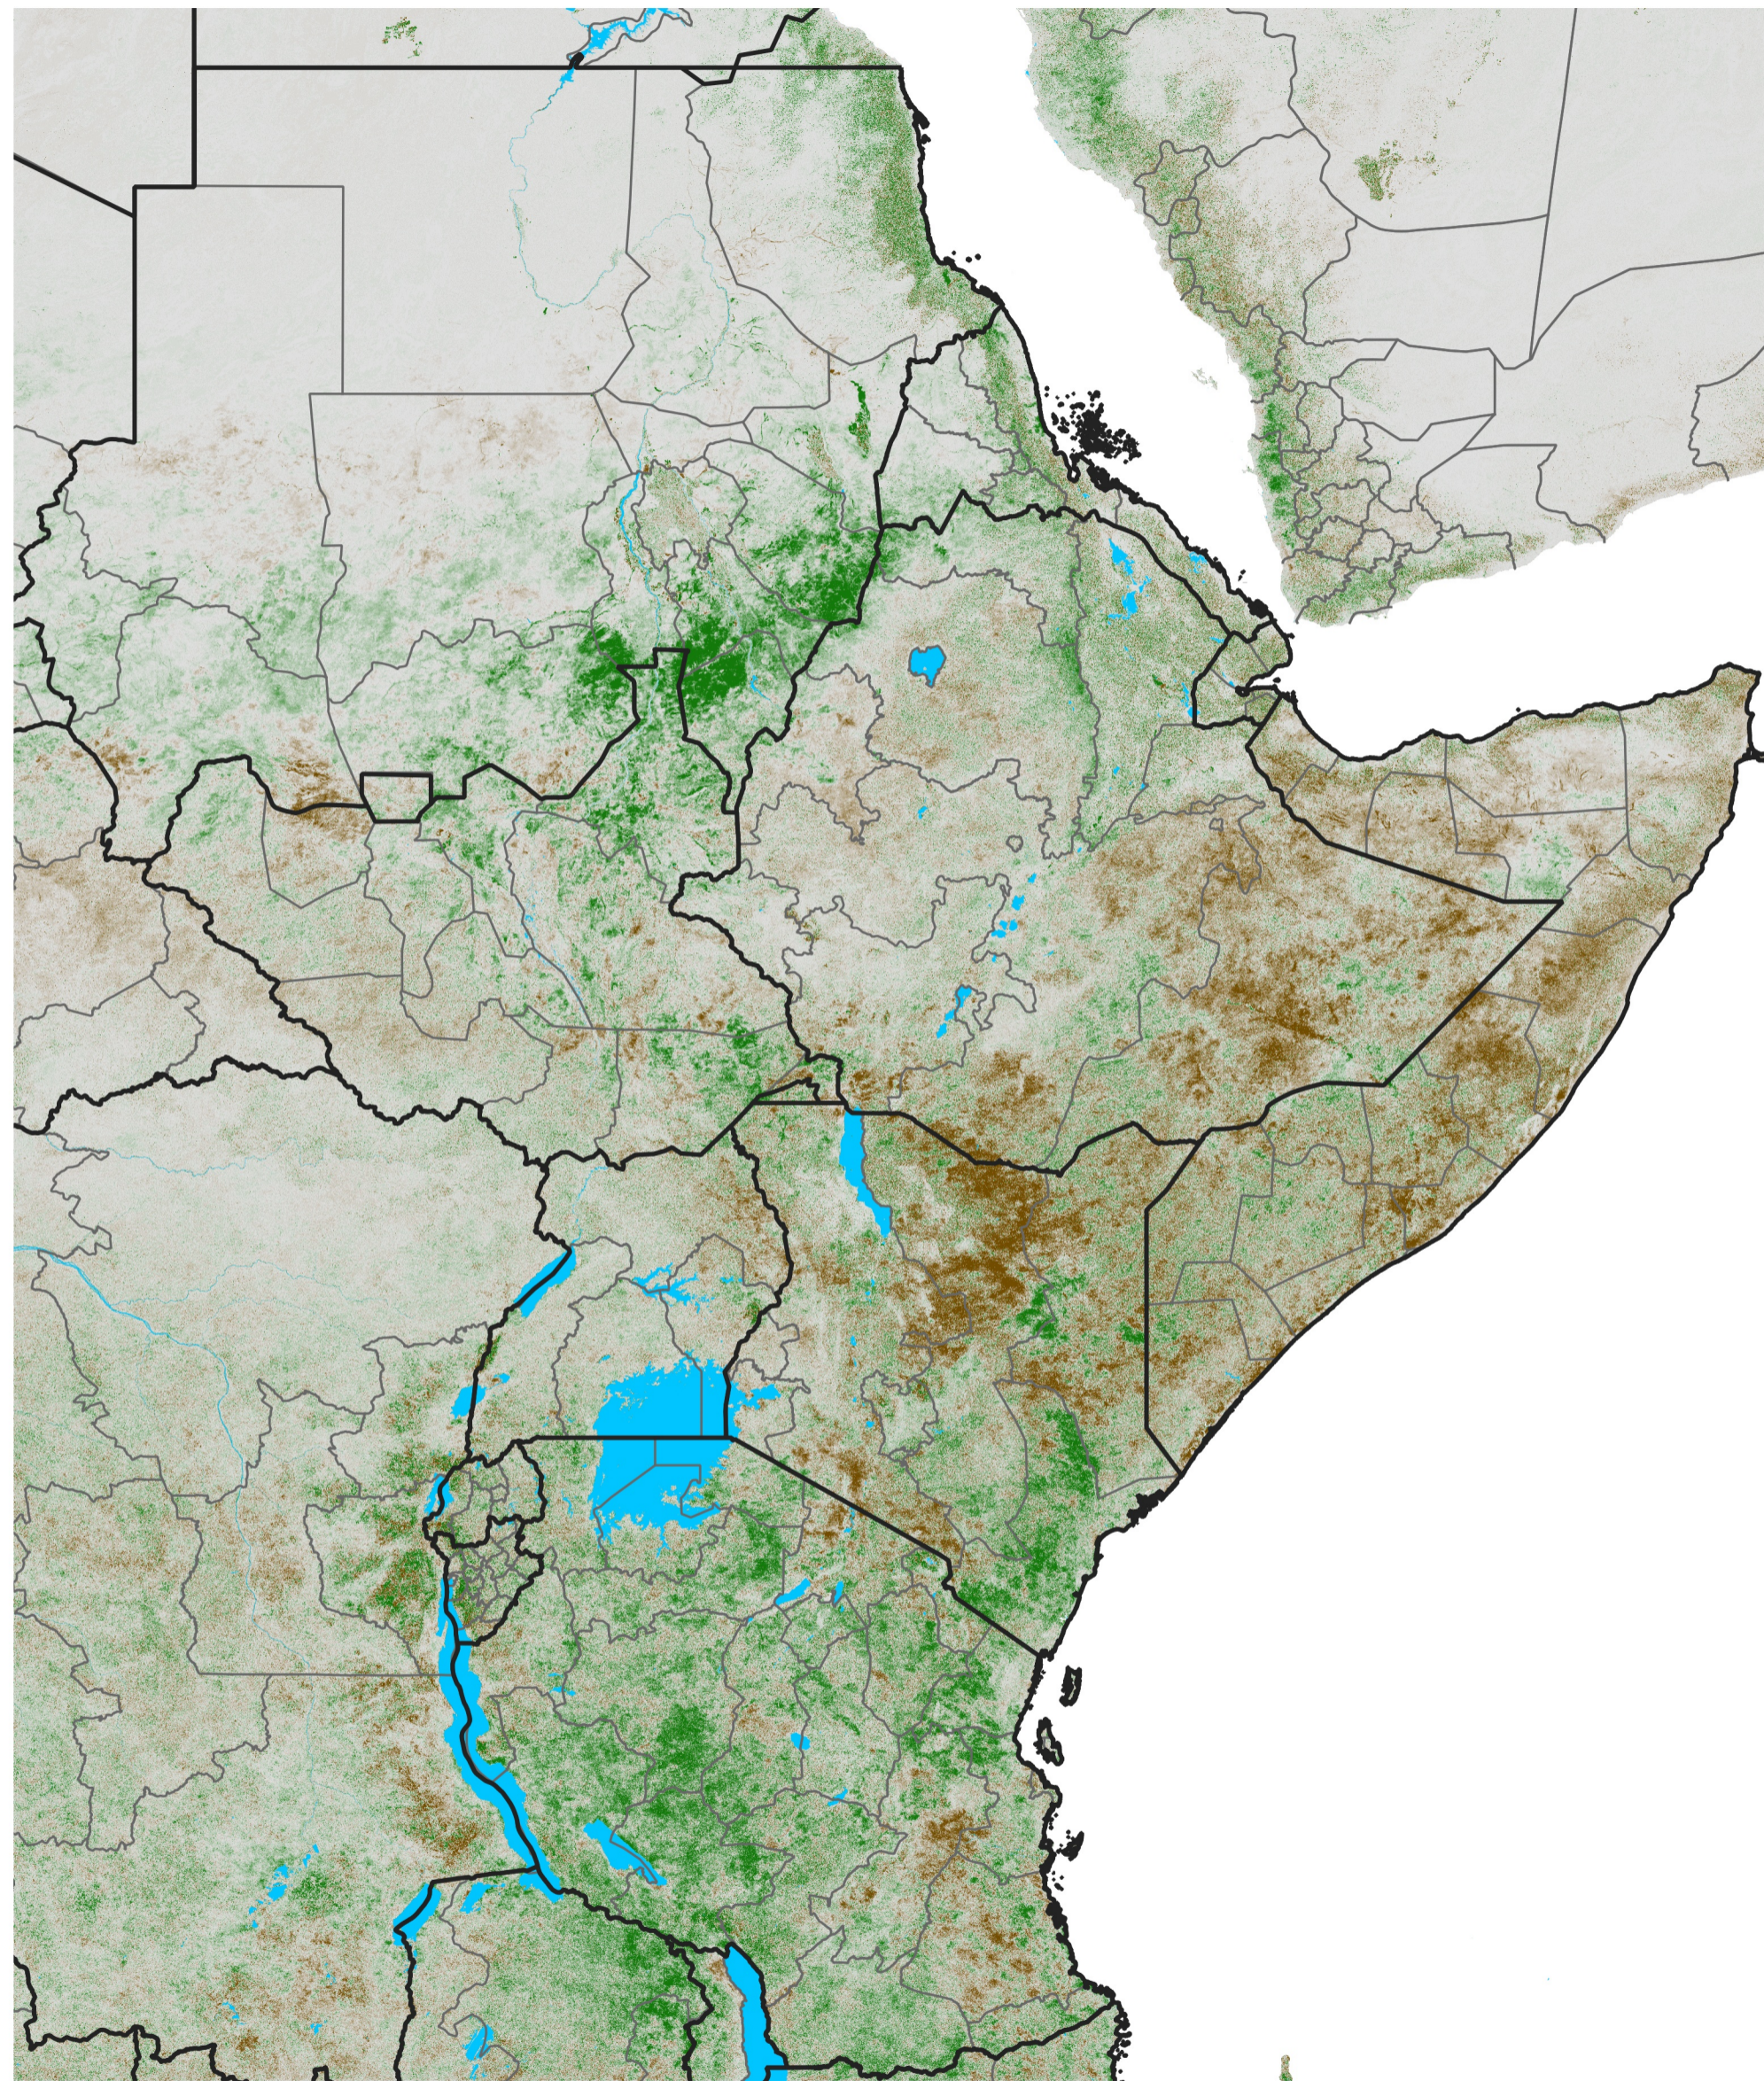

East Africa NDVI Difference

2014 minus 2013

Period 68 / Dec 01 - 10, 2014

NDVI Difference

< -0.3 -0.2 -0.1 -0.05 0.05 0.1 0.2 >0.3

Negative

No Difference

Positive