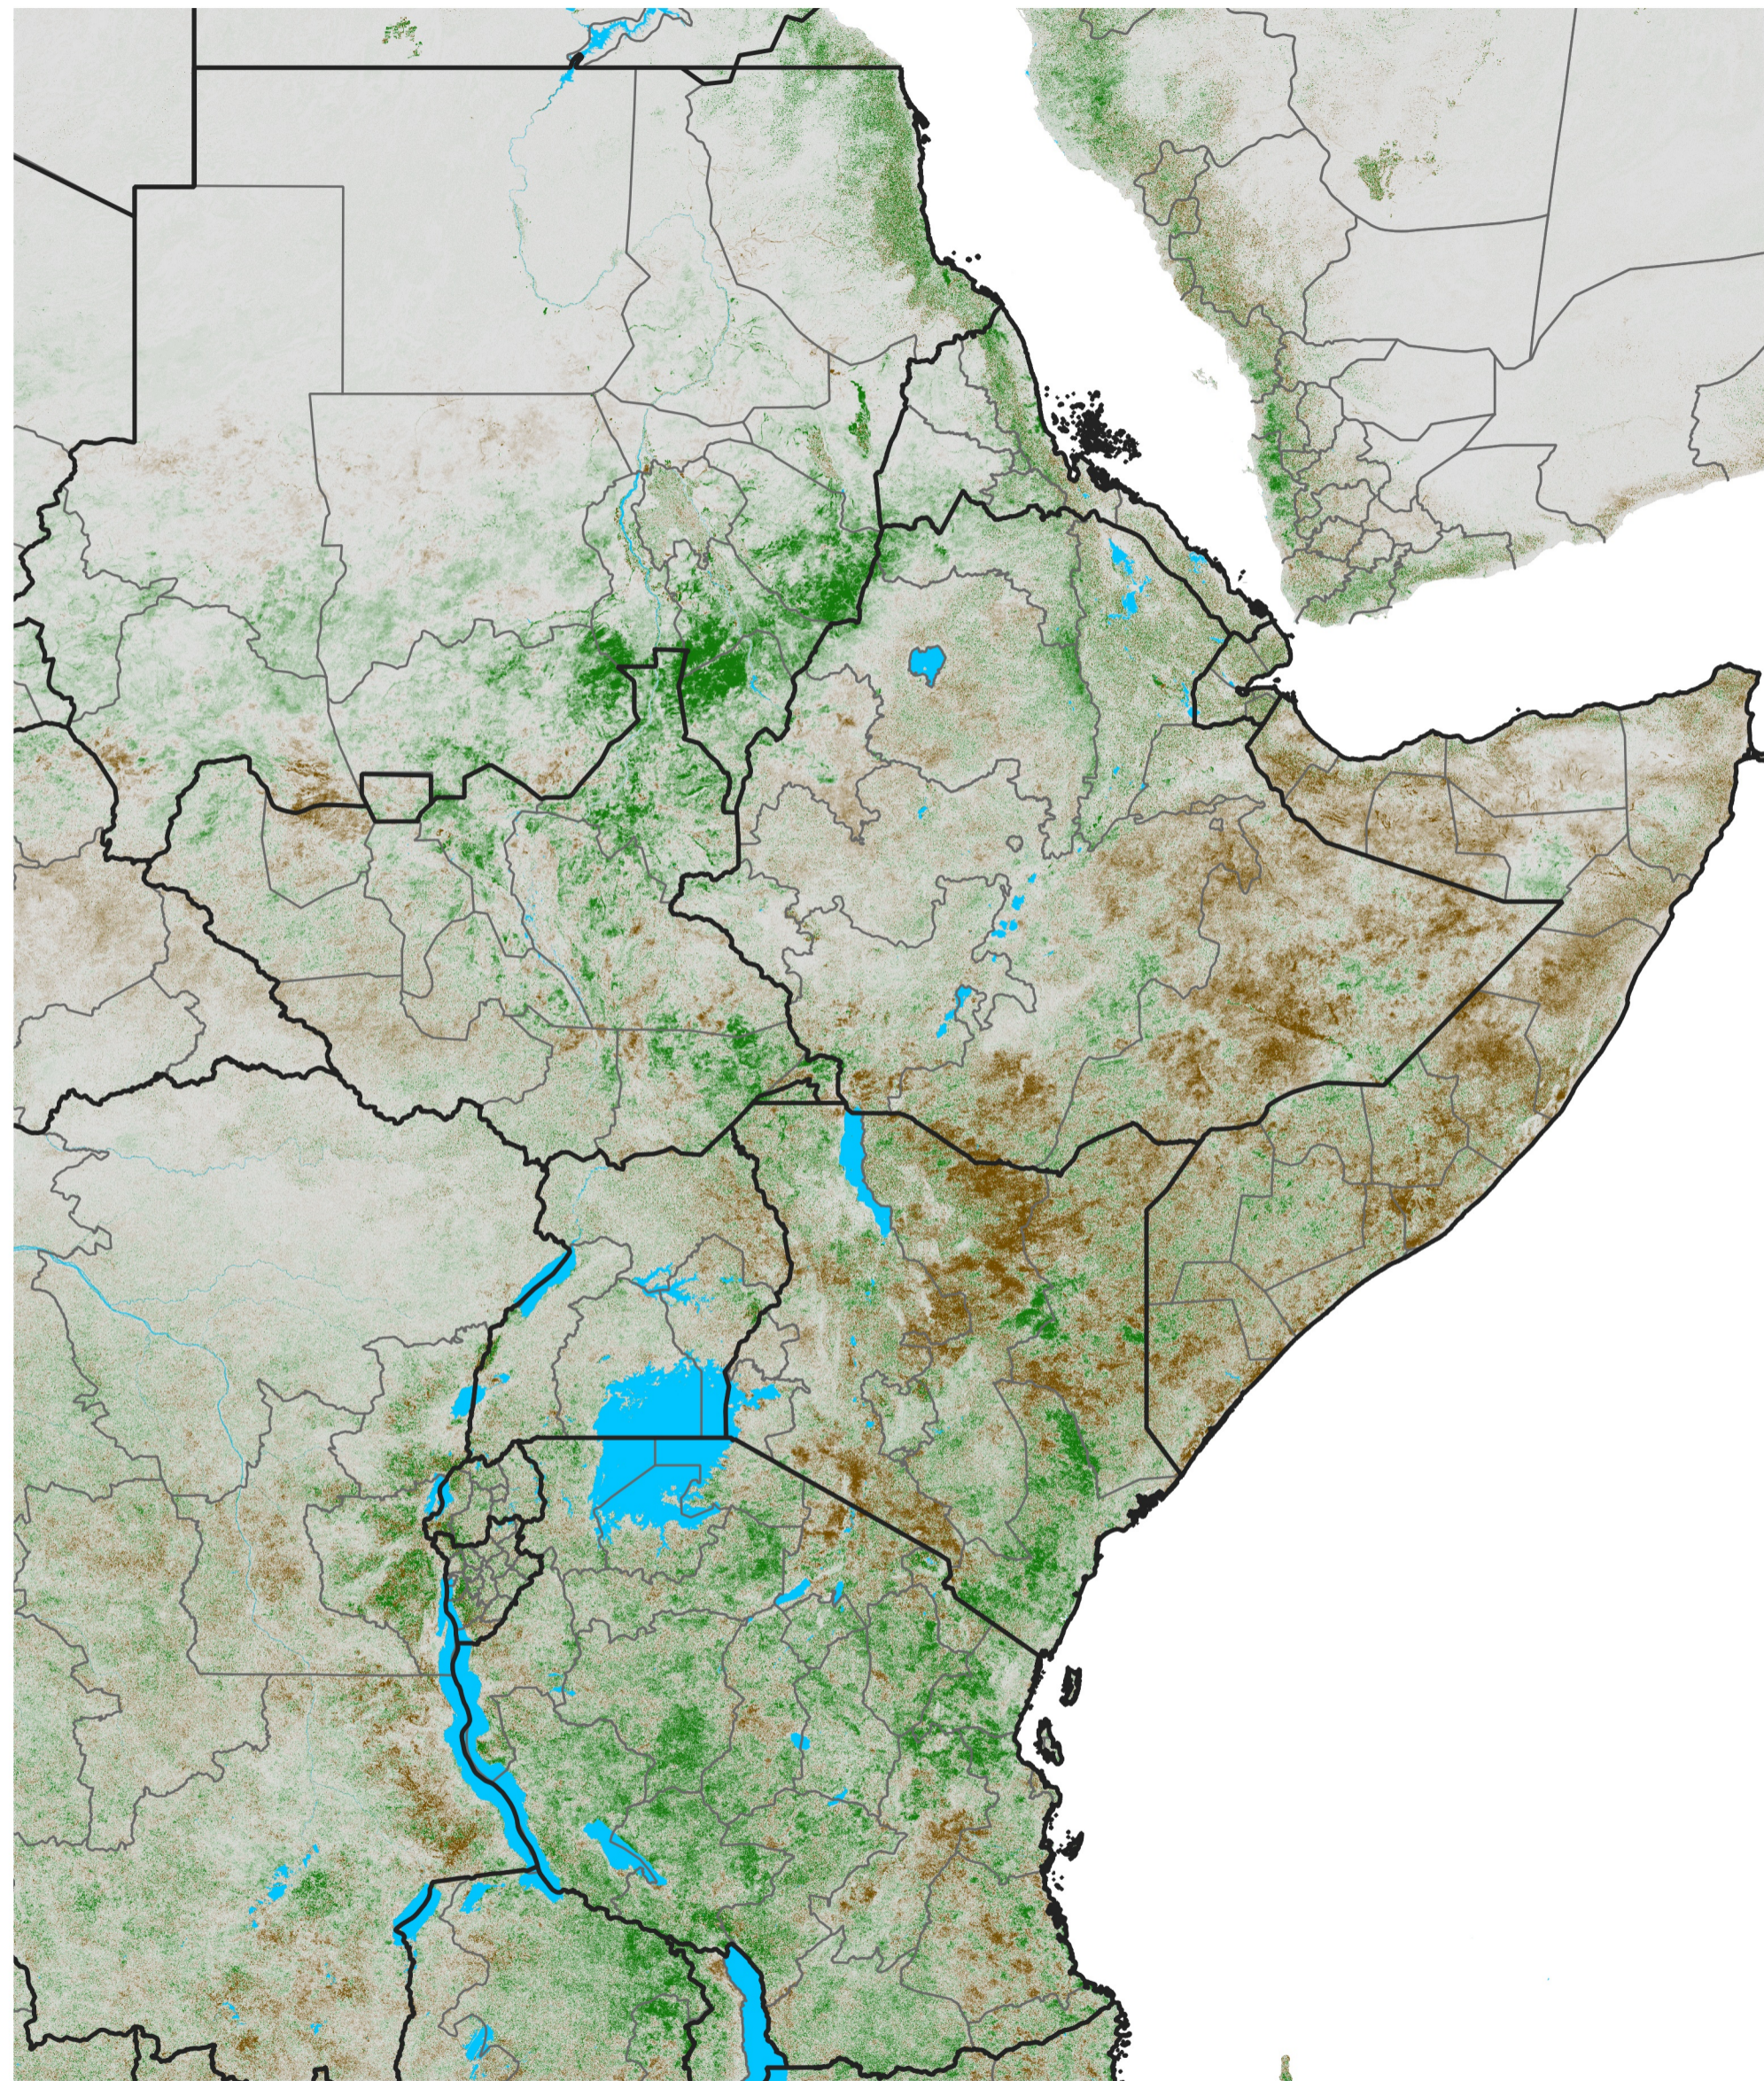

East Africa NDVI Difference

2014 minus 2013

Period 69 / Dec 06 - 15, 2014

NDVI Difference

< -0.3 -0.2 -0.1 -0.05 0.05 0.1 0.2 >0.3

Negative

No Difference

Positive