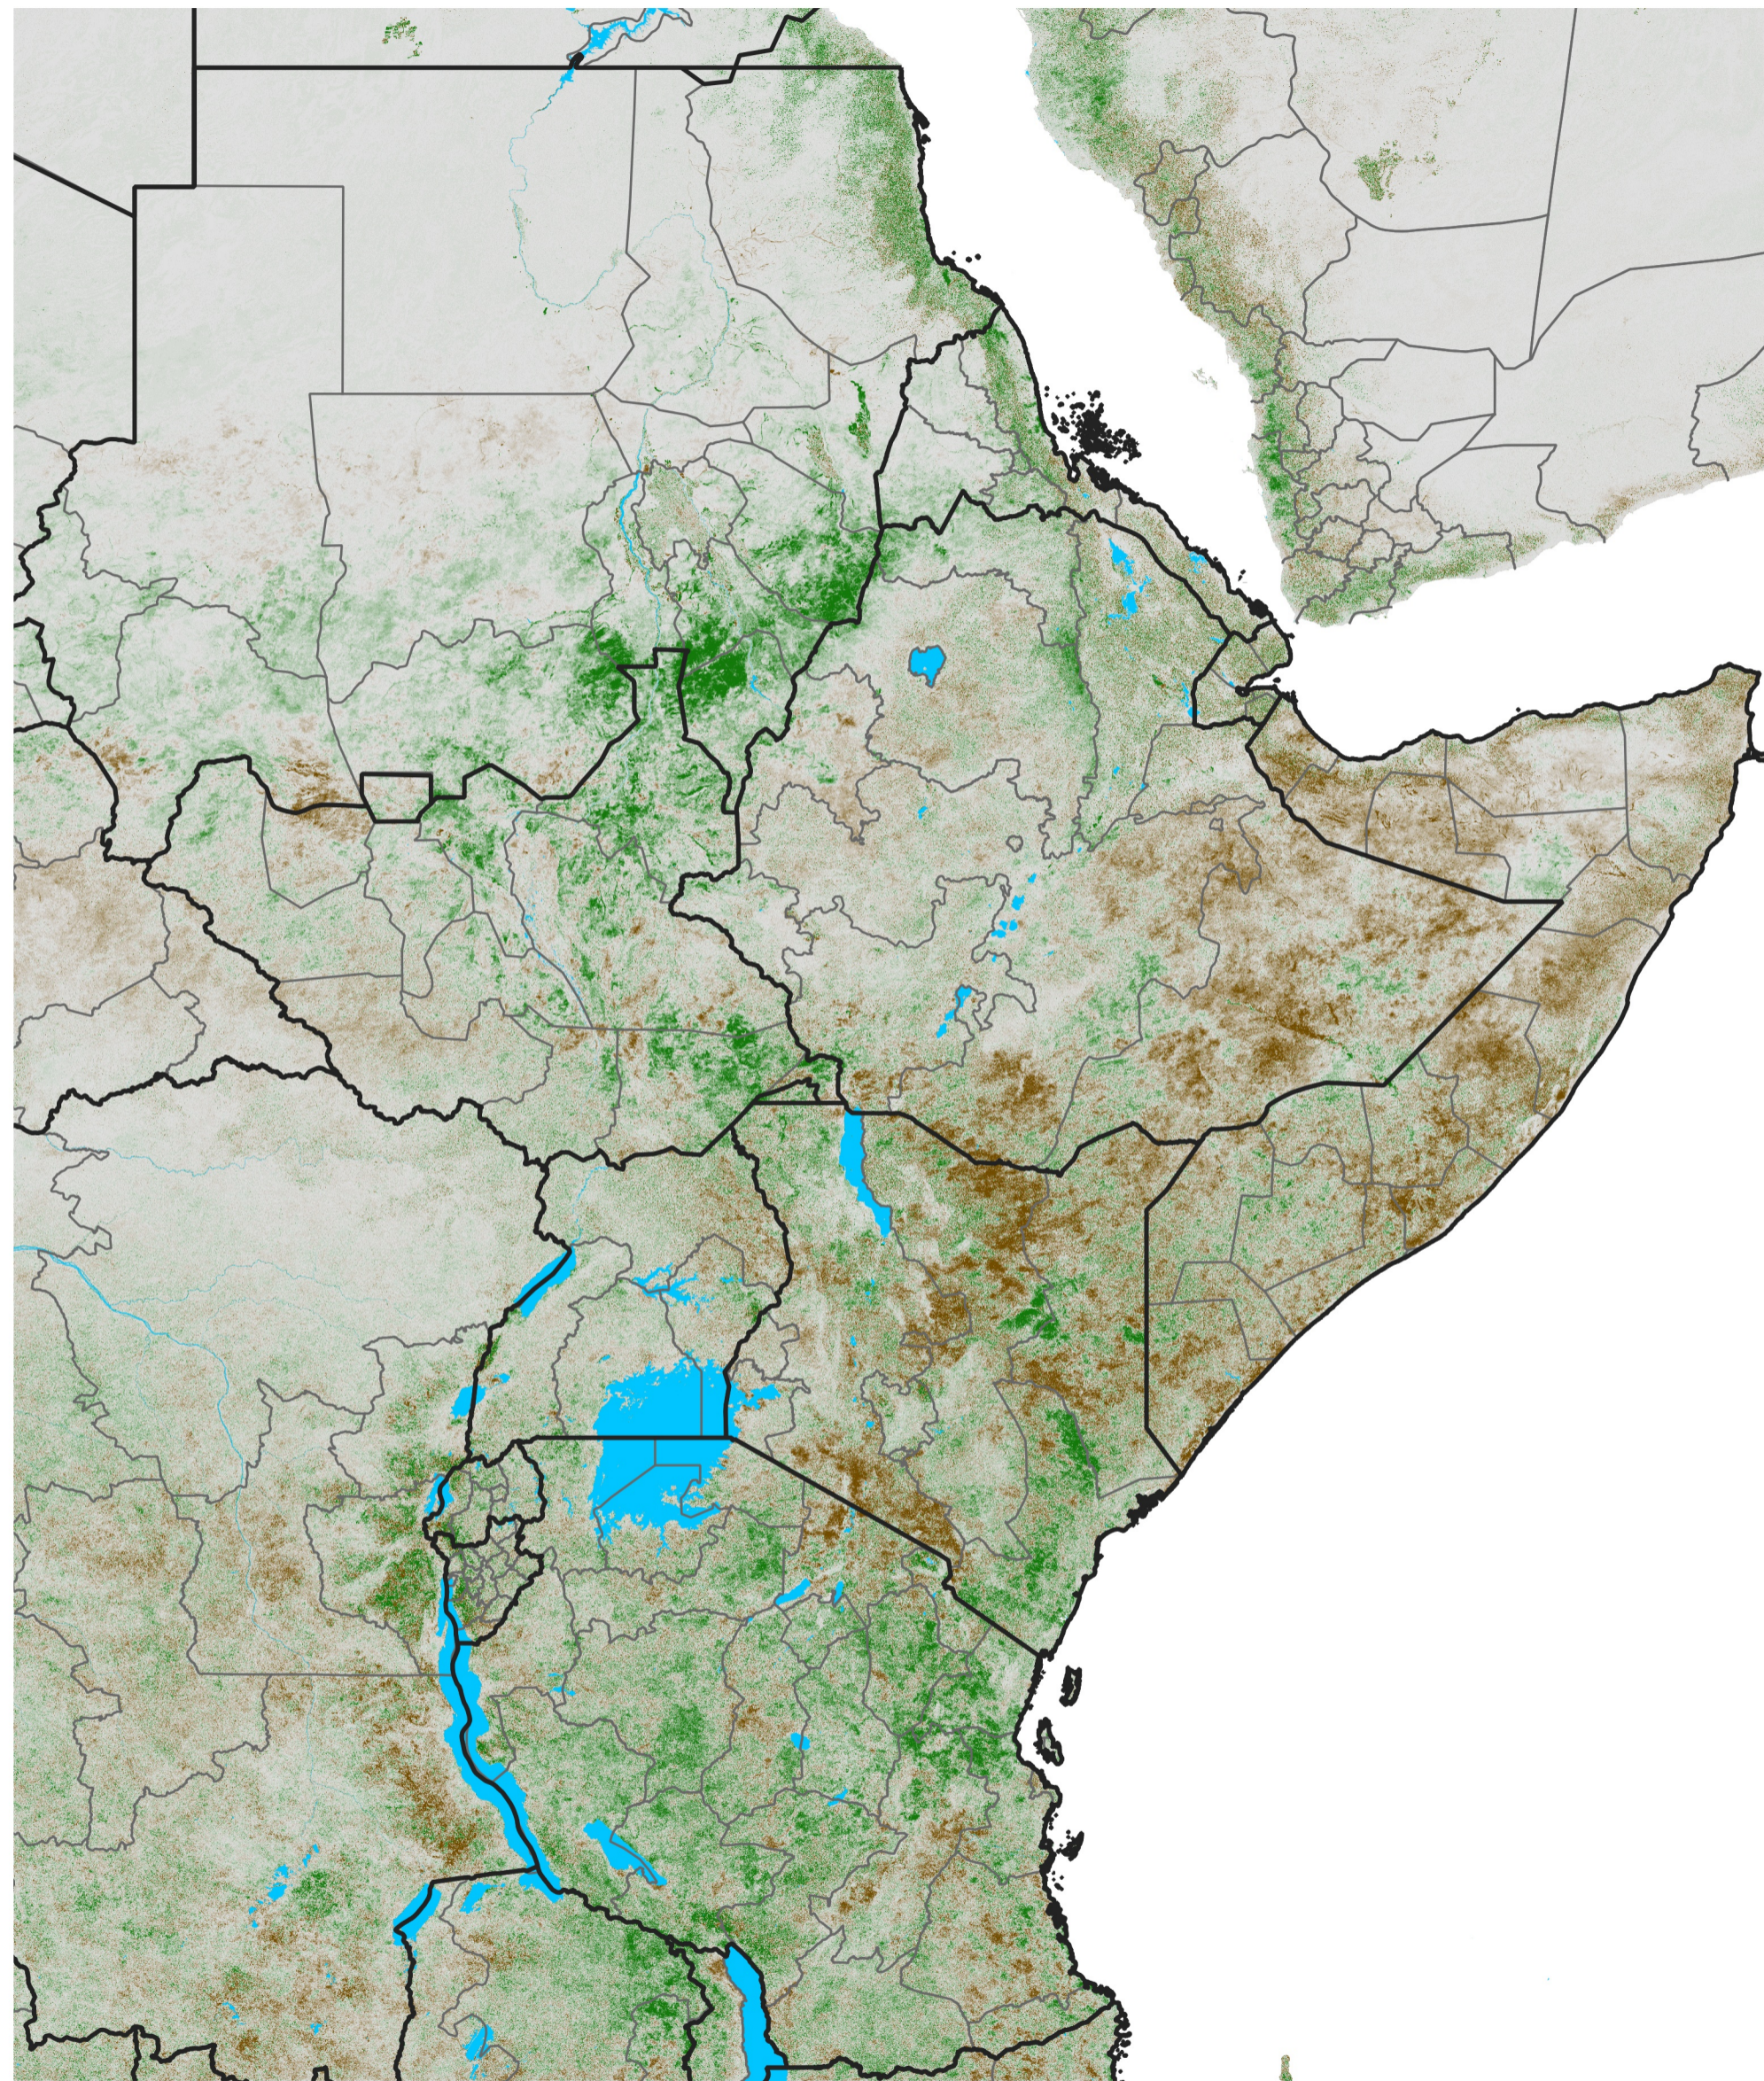

# East Africa NDVI Difference

2014 minus 2013

Period 70 / Dec 11 - 20, 2014

## NDVI Difference

< -0.3   -0.2   -0.1   -0.05   0.05   0.1   0.2   >0.3

Negative

No Difference

Positive