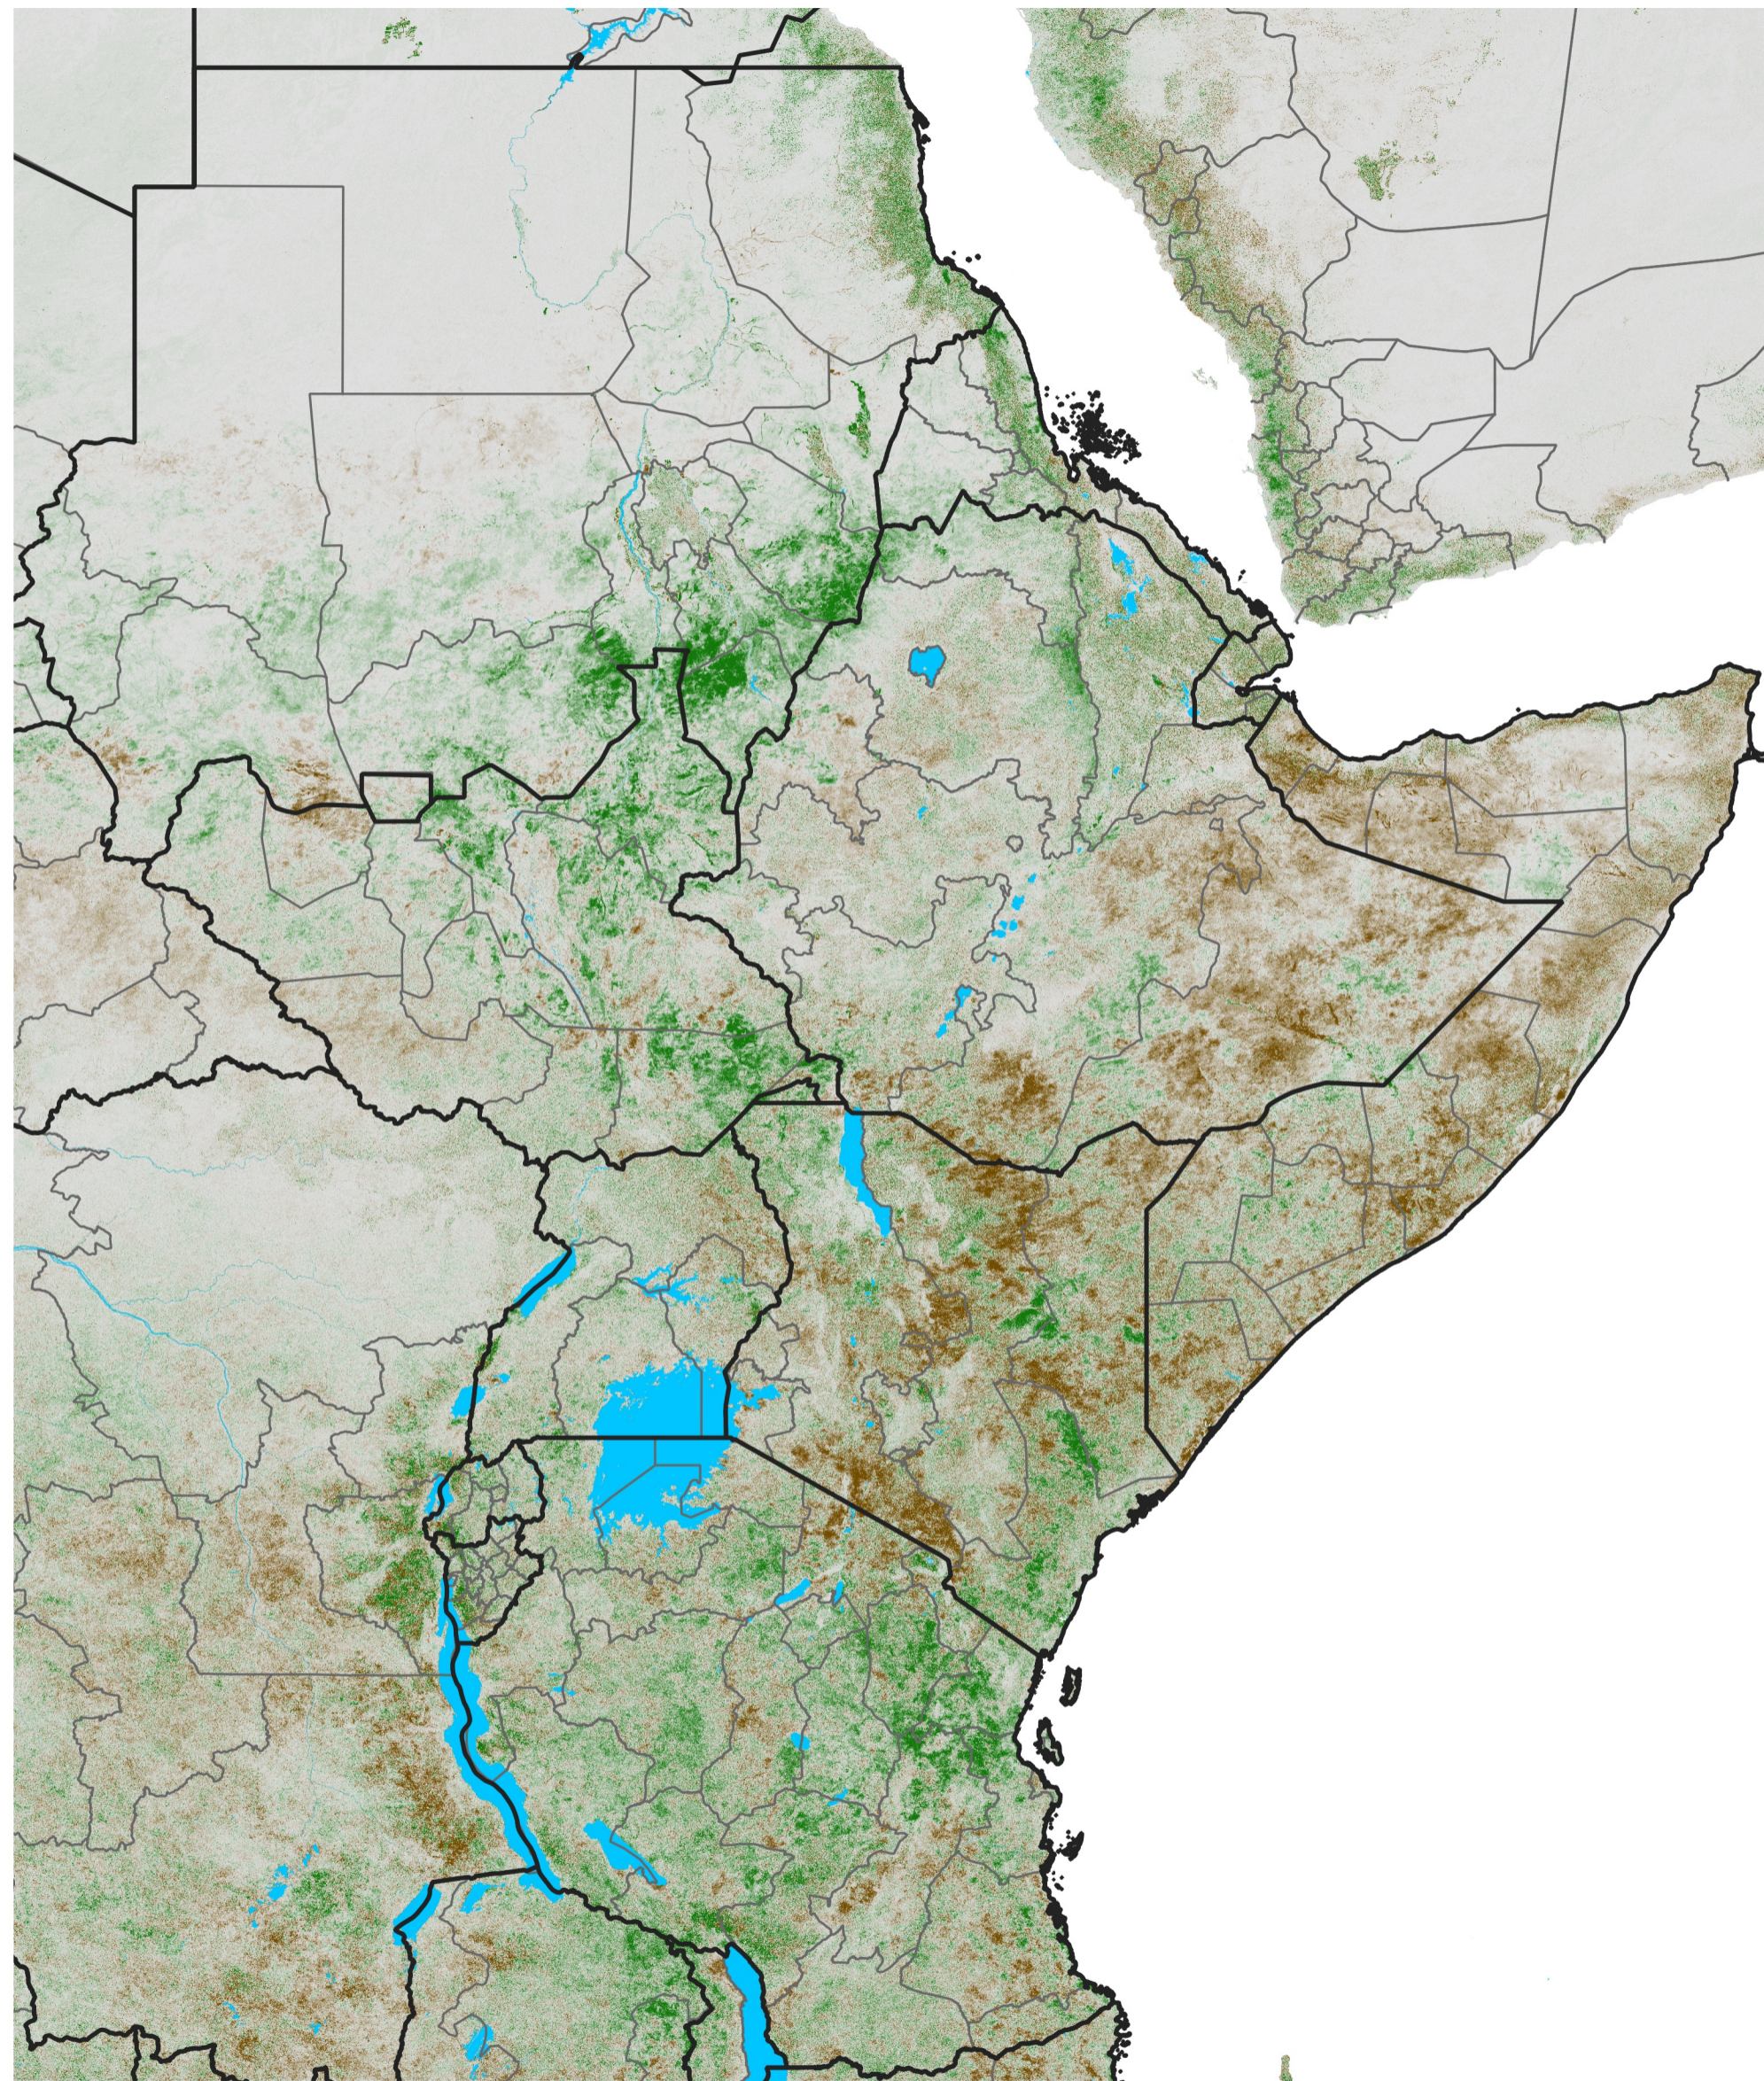

# East Africa NDVI Difference

2014 minus 2013

Period 71 / Dec 16 - 25, 2014

## NDVI Difference

< -0.3   -0.2   -0.1   -0.05   0.05   0.1   0.2   >0.3

Negative

No Difference

Positive