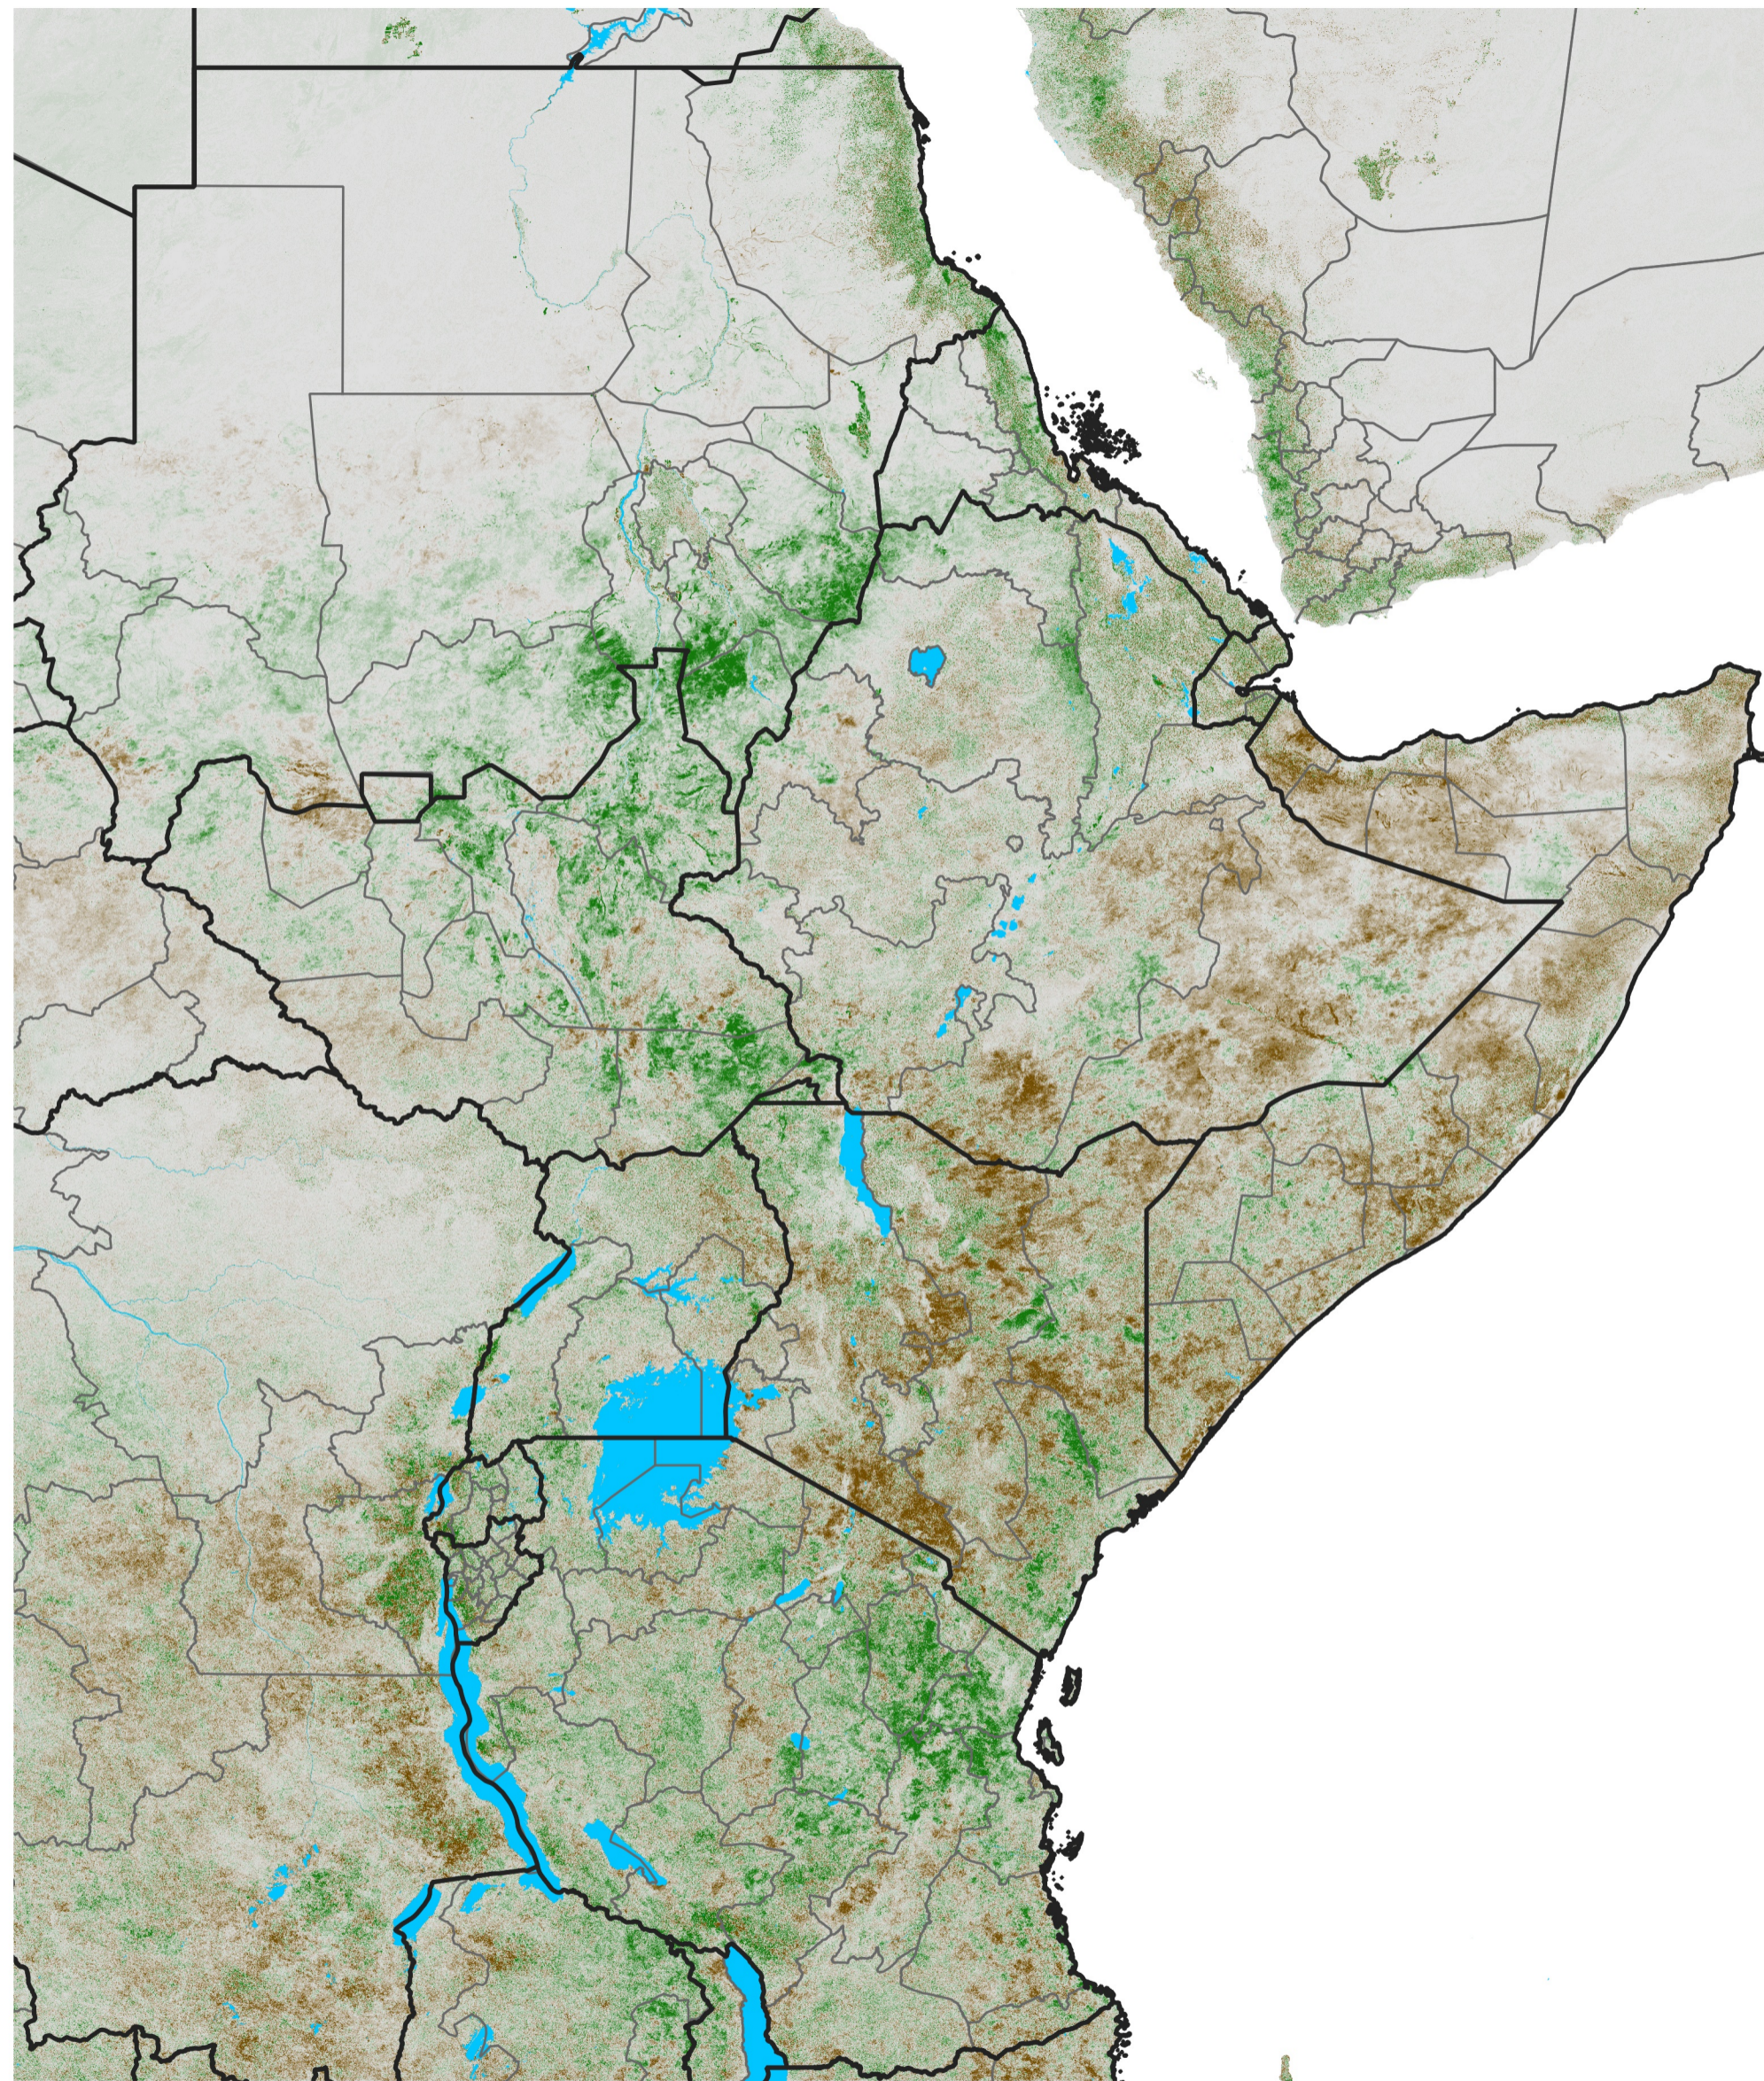

East Africa NDVI Difference

2014 minus 2013

Period 72 / Dec 21 - 31, 2014

NDVI Difference

< -0.3 -0.2 -0.1 -0.05 0.05 0.1 0.2 >0.3

Negative

No Difference

Positive