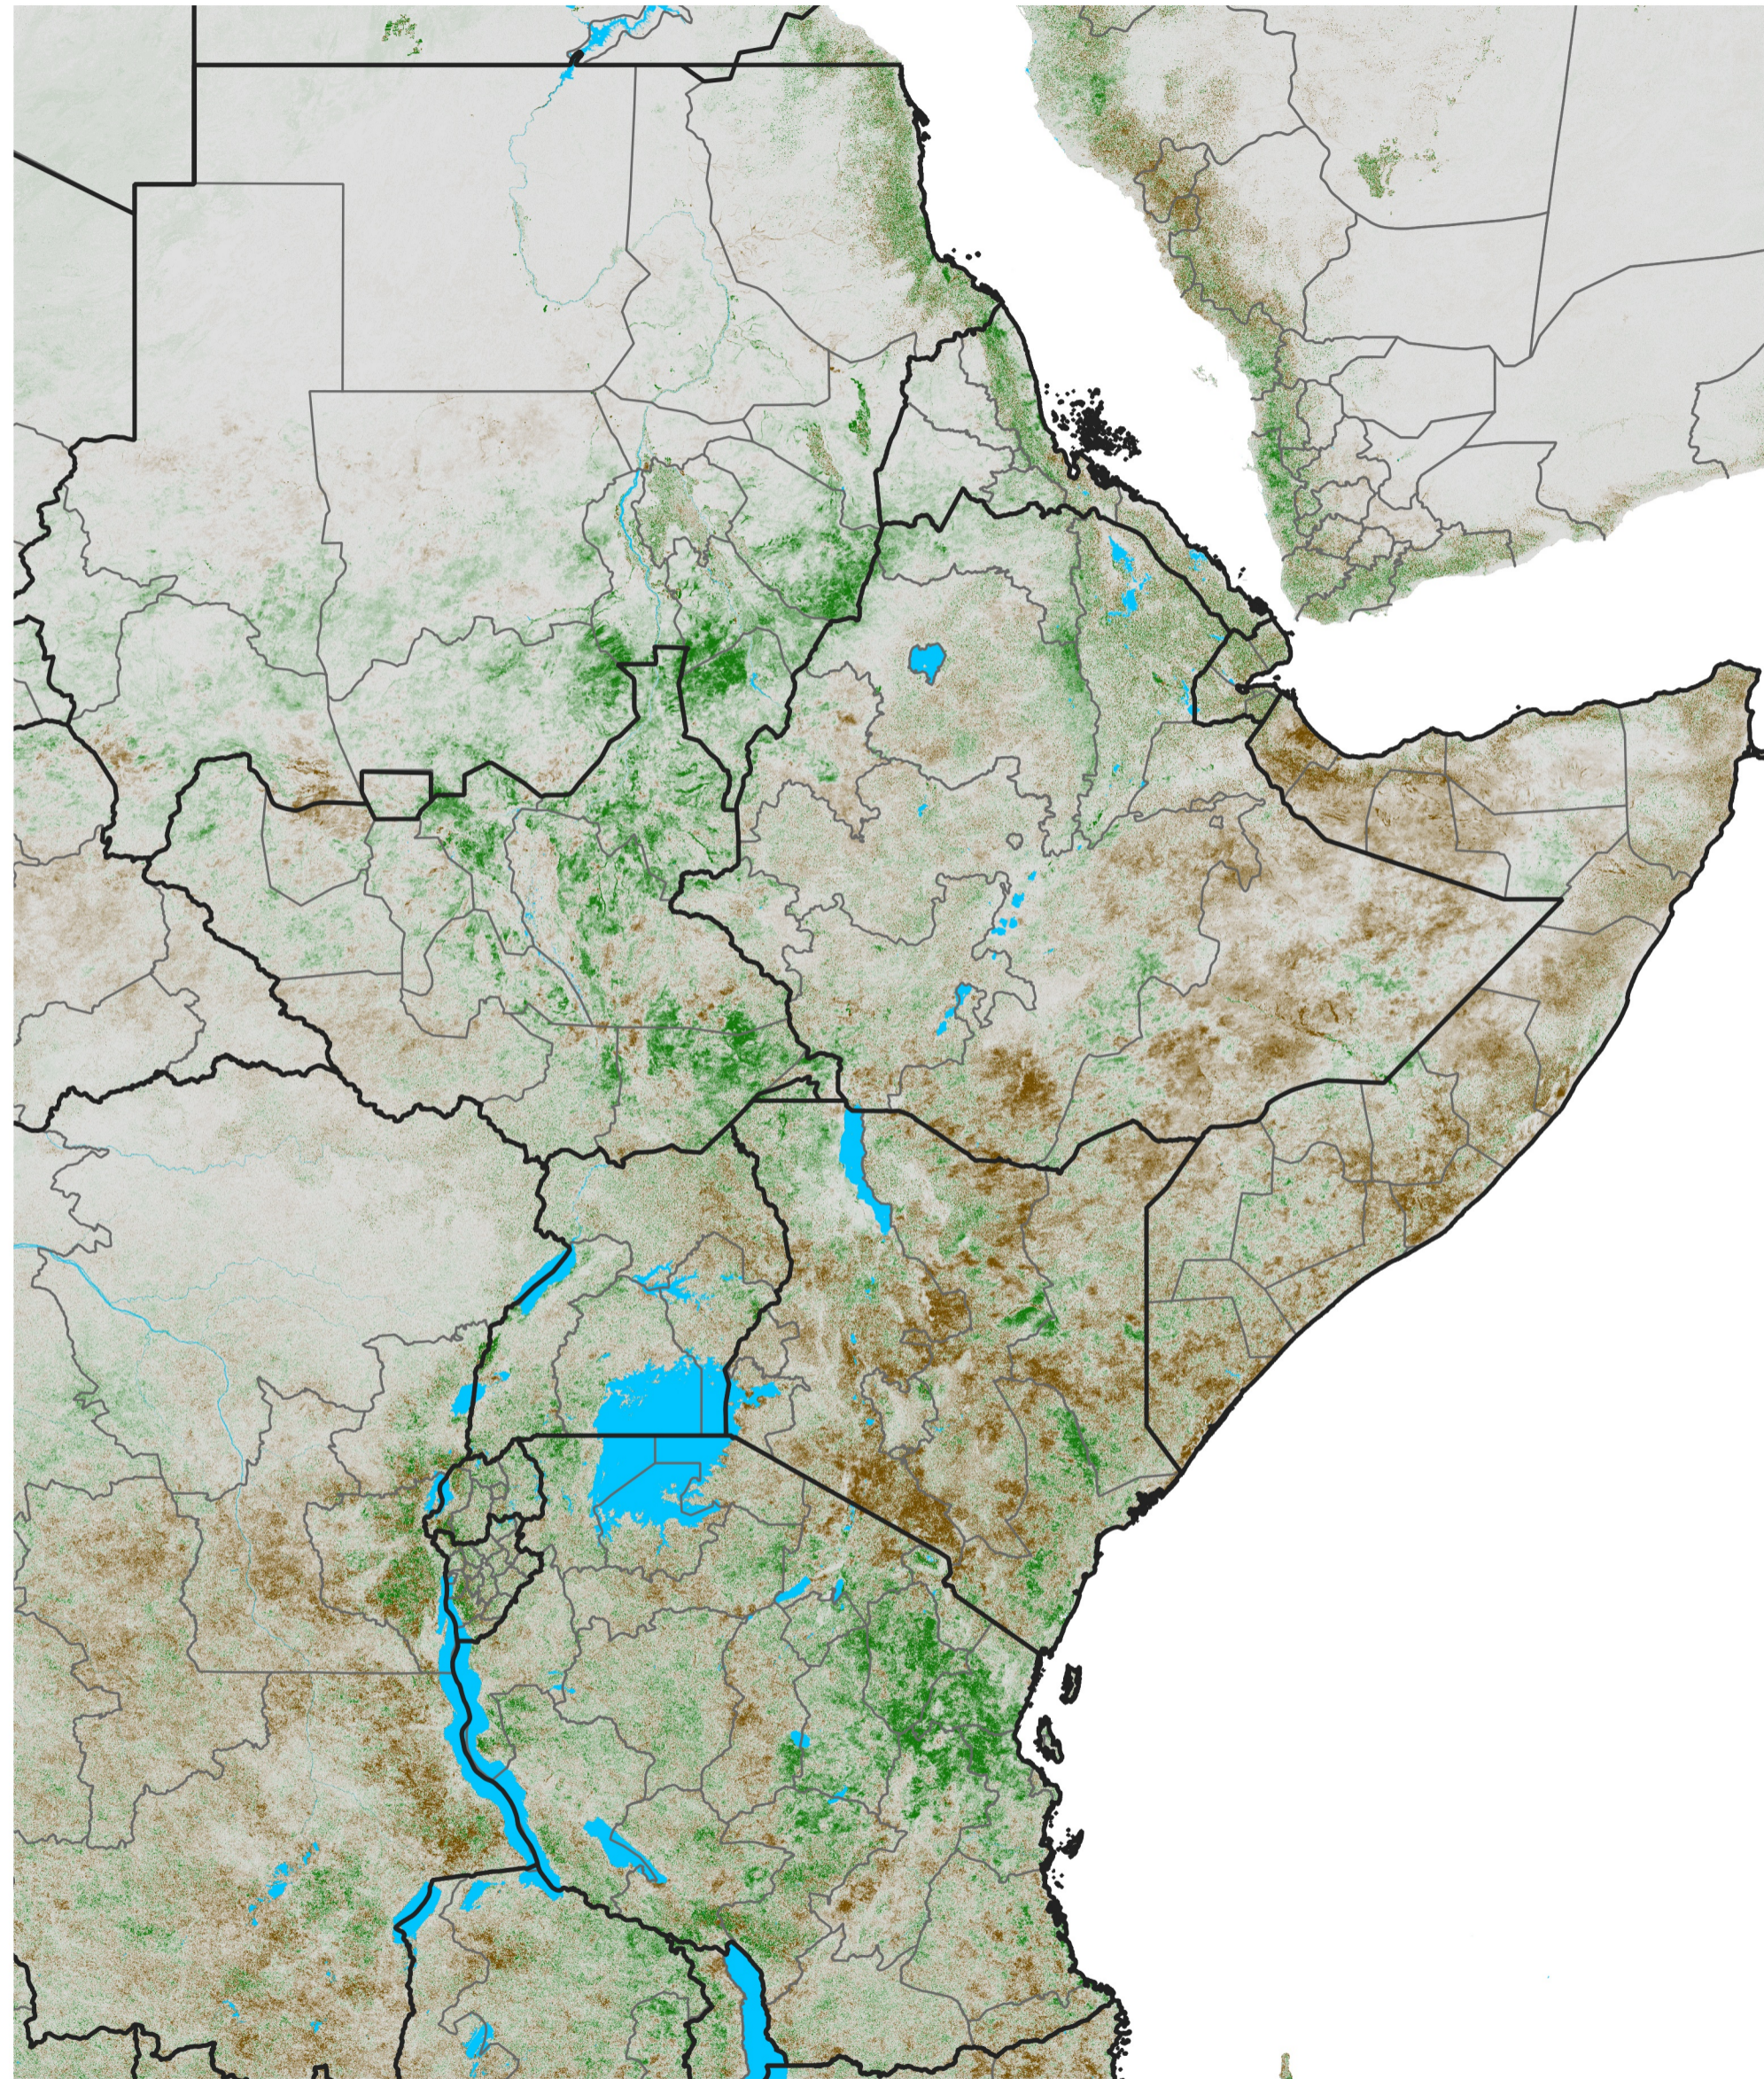

East Africa NDVI Difference

2015 minus 2014

Period 01 / Dec 26, 2014 - Jan 05, 2015

NDVI Difference

< -0.3 -0.2 -0.1 -0.05 0.05 0.1 0.2 >0.3

Negative

No Difference

Positive