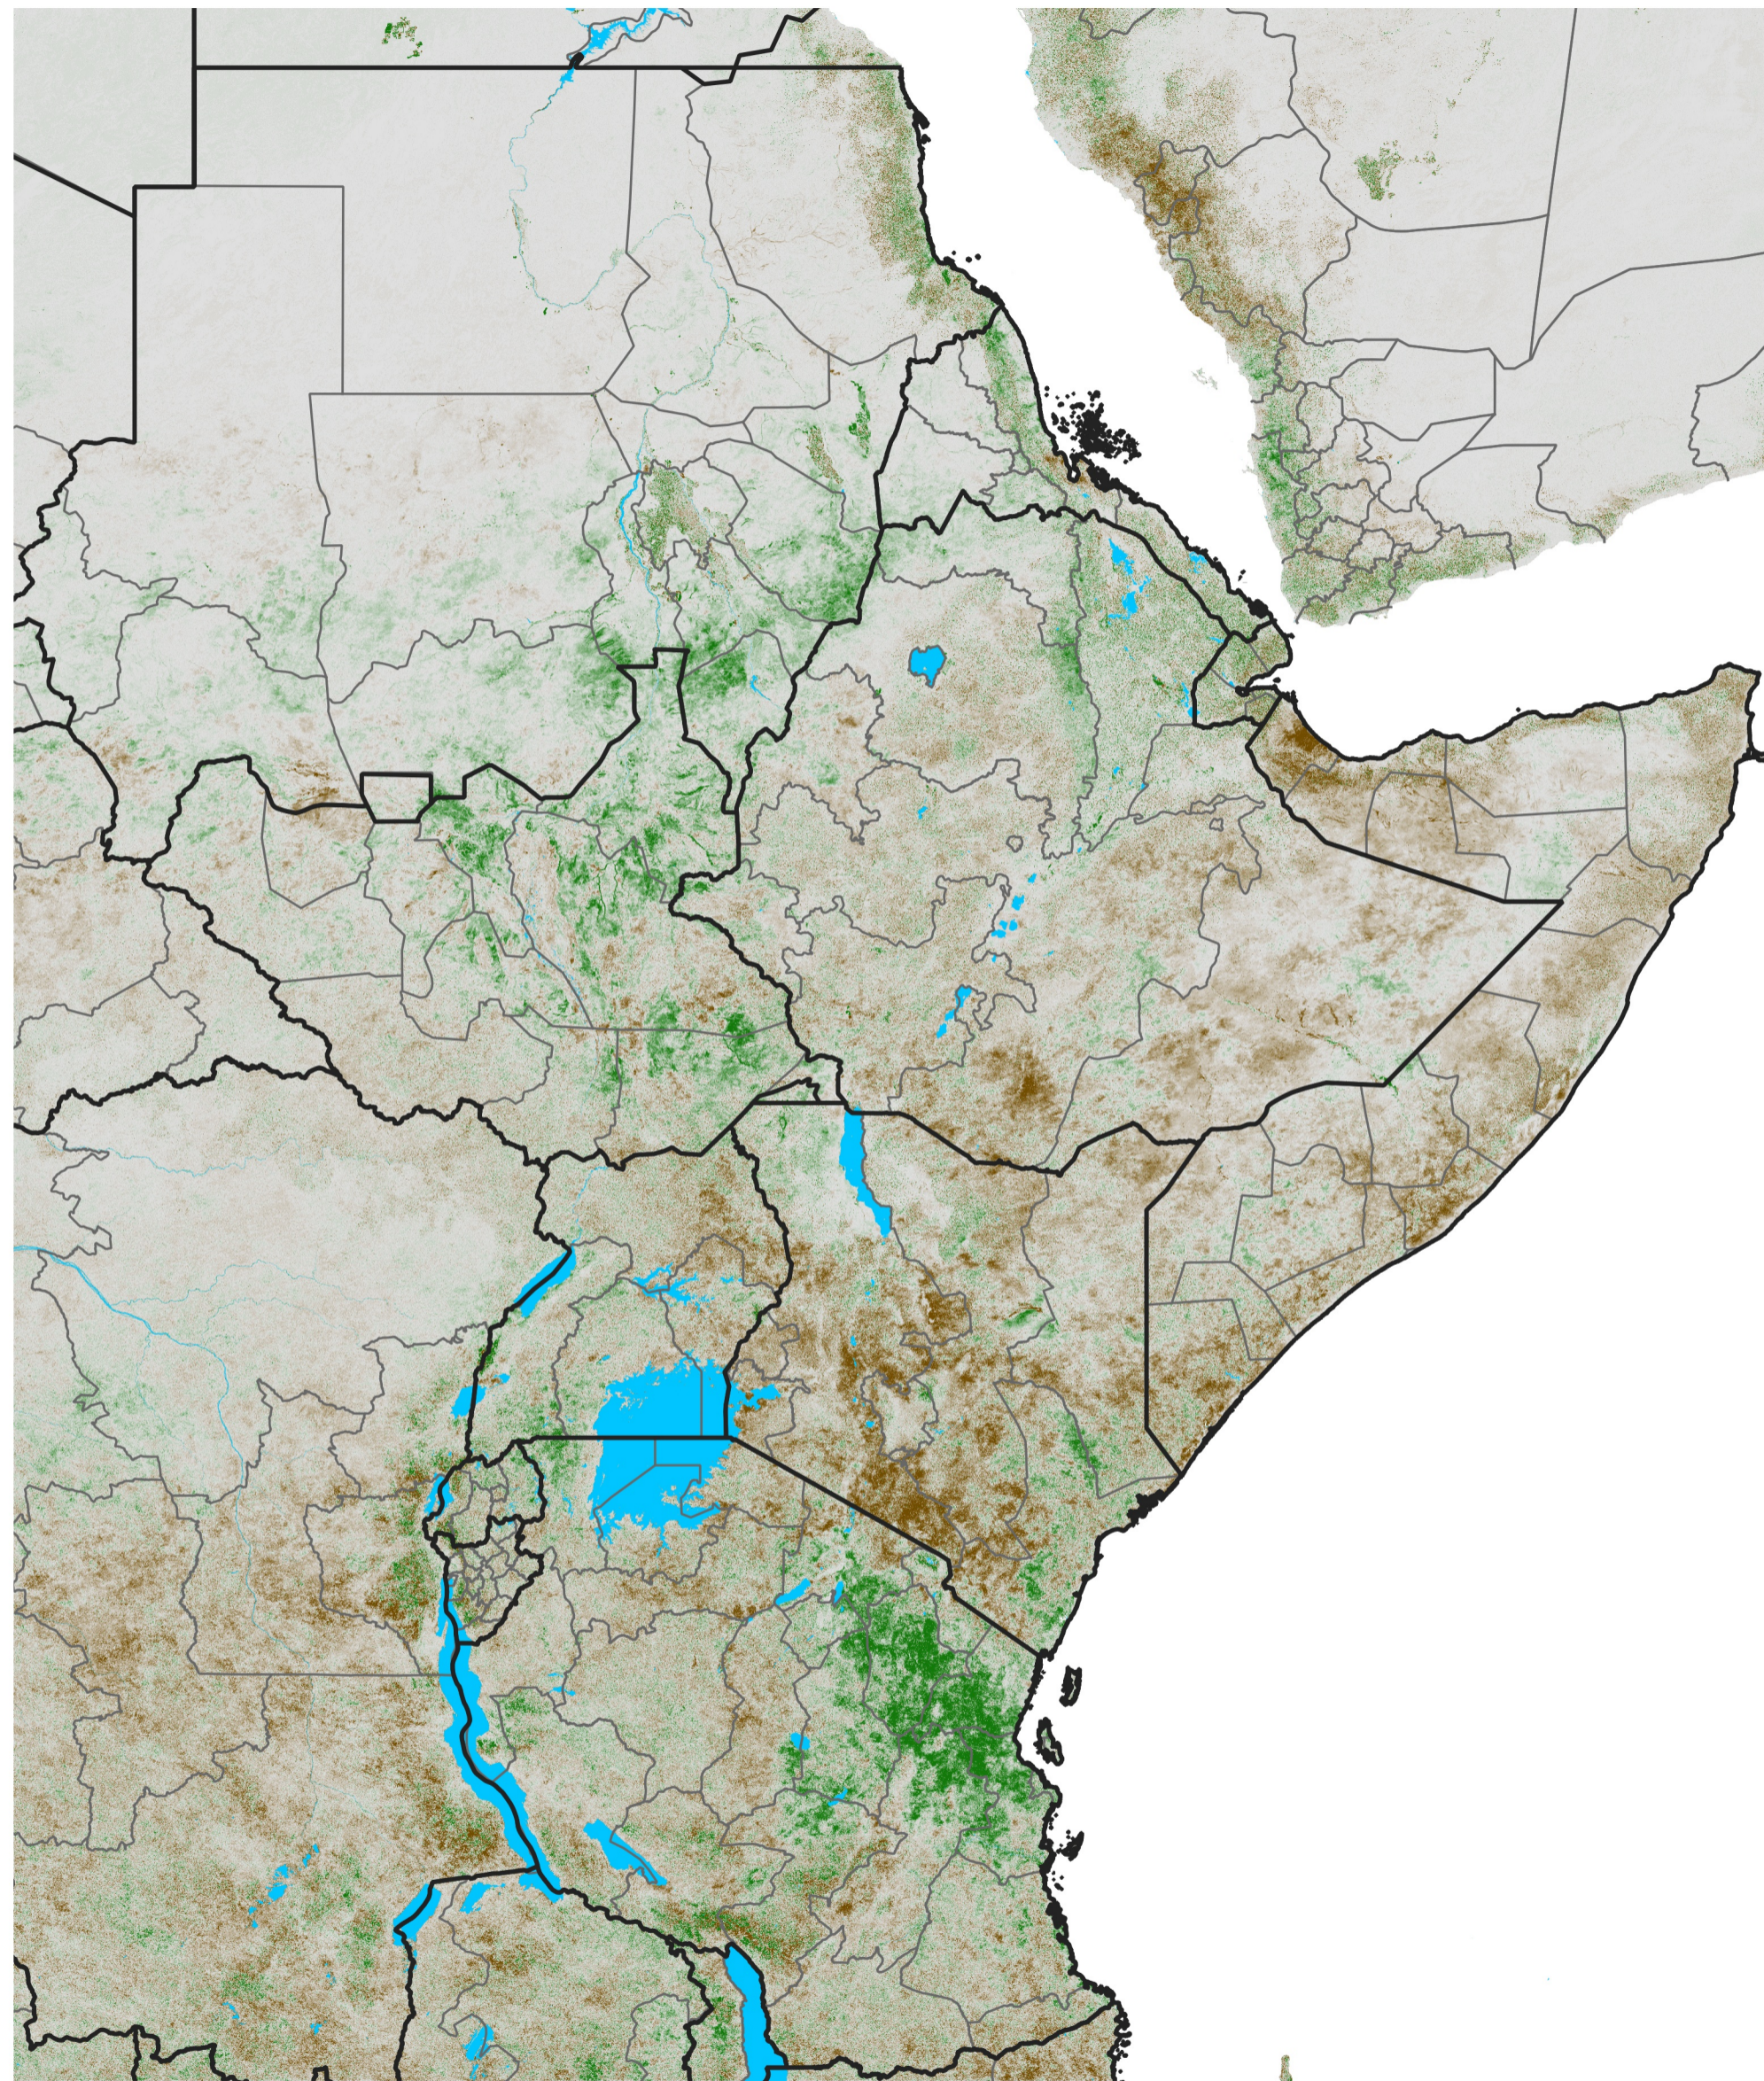

East Africa NDVI Difference

2015 minus 2014

Period 04 / Jan 11 - 20, 2015

NDVI Difference

< -0.3 -0.2 -0.1 -0.05 0.05 0.1 0.2 >0.3

Negative

No Difference

Positive