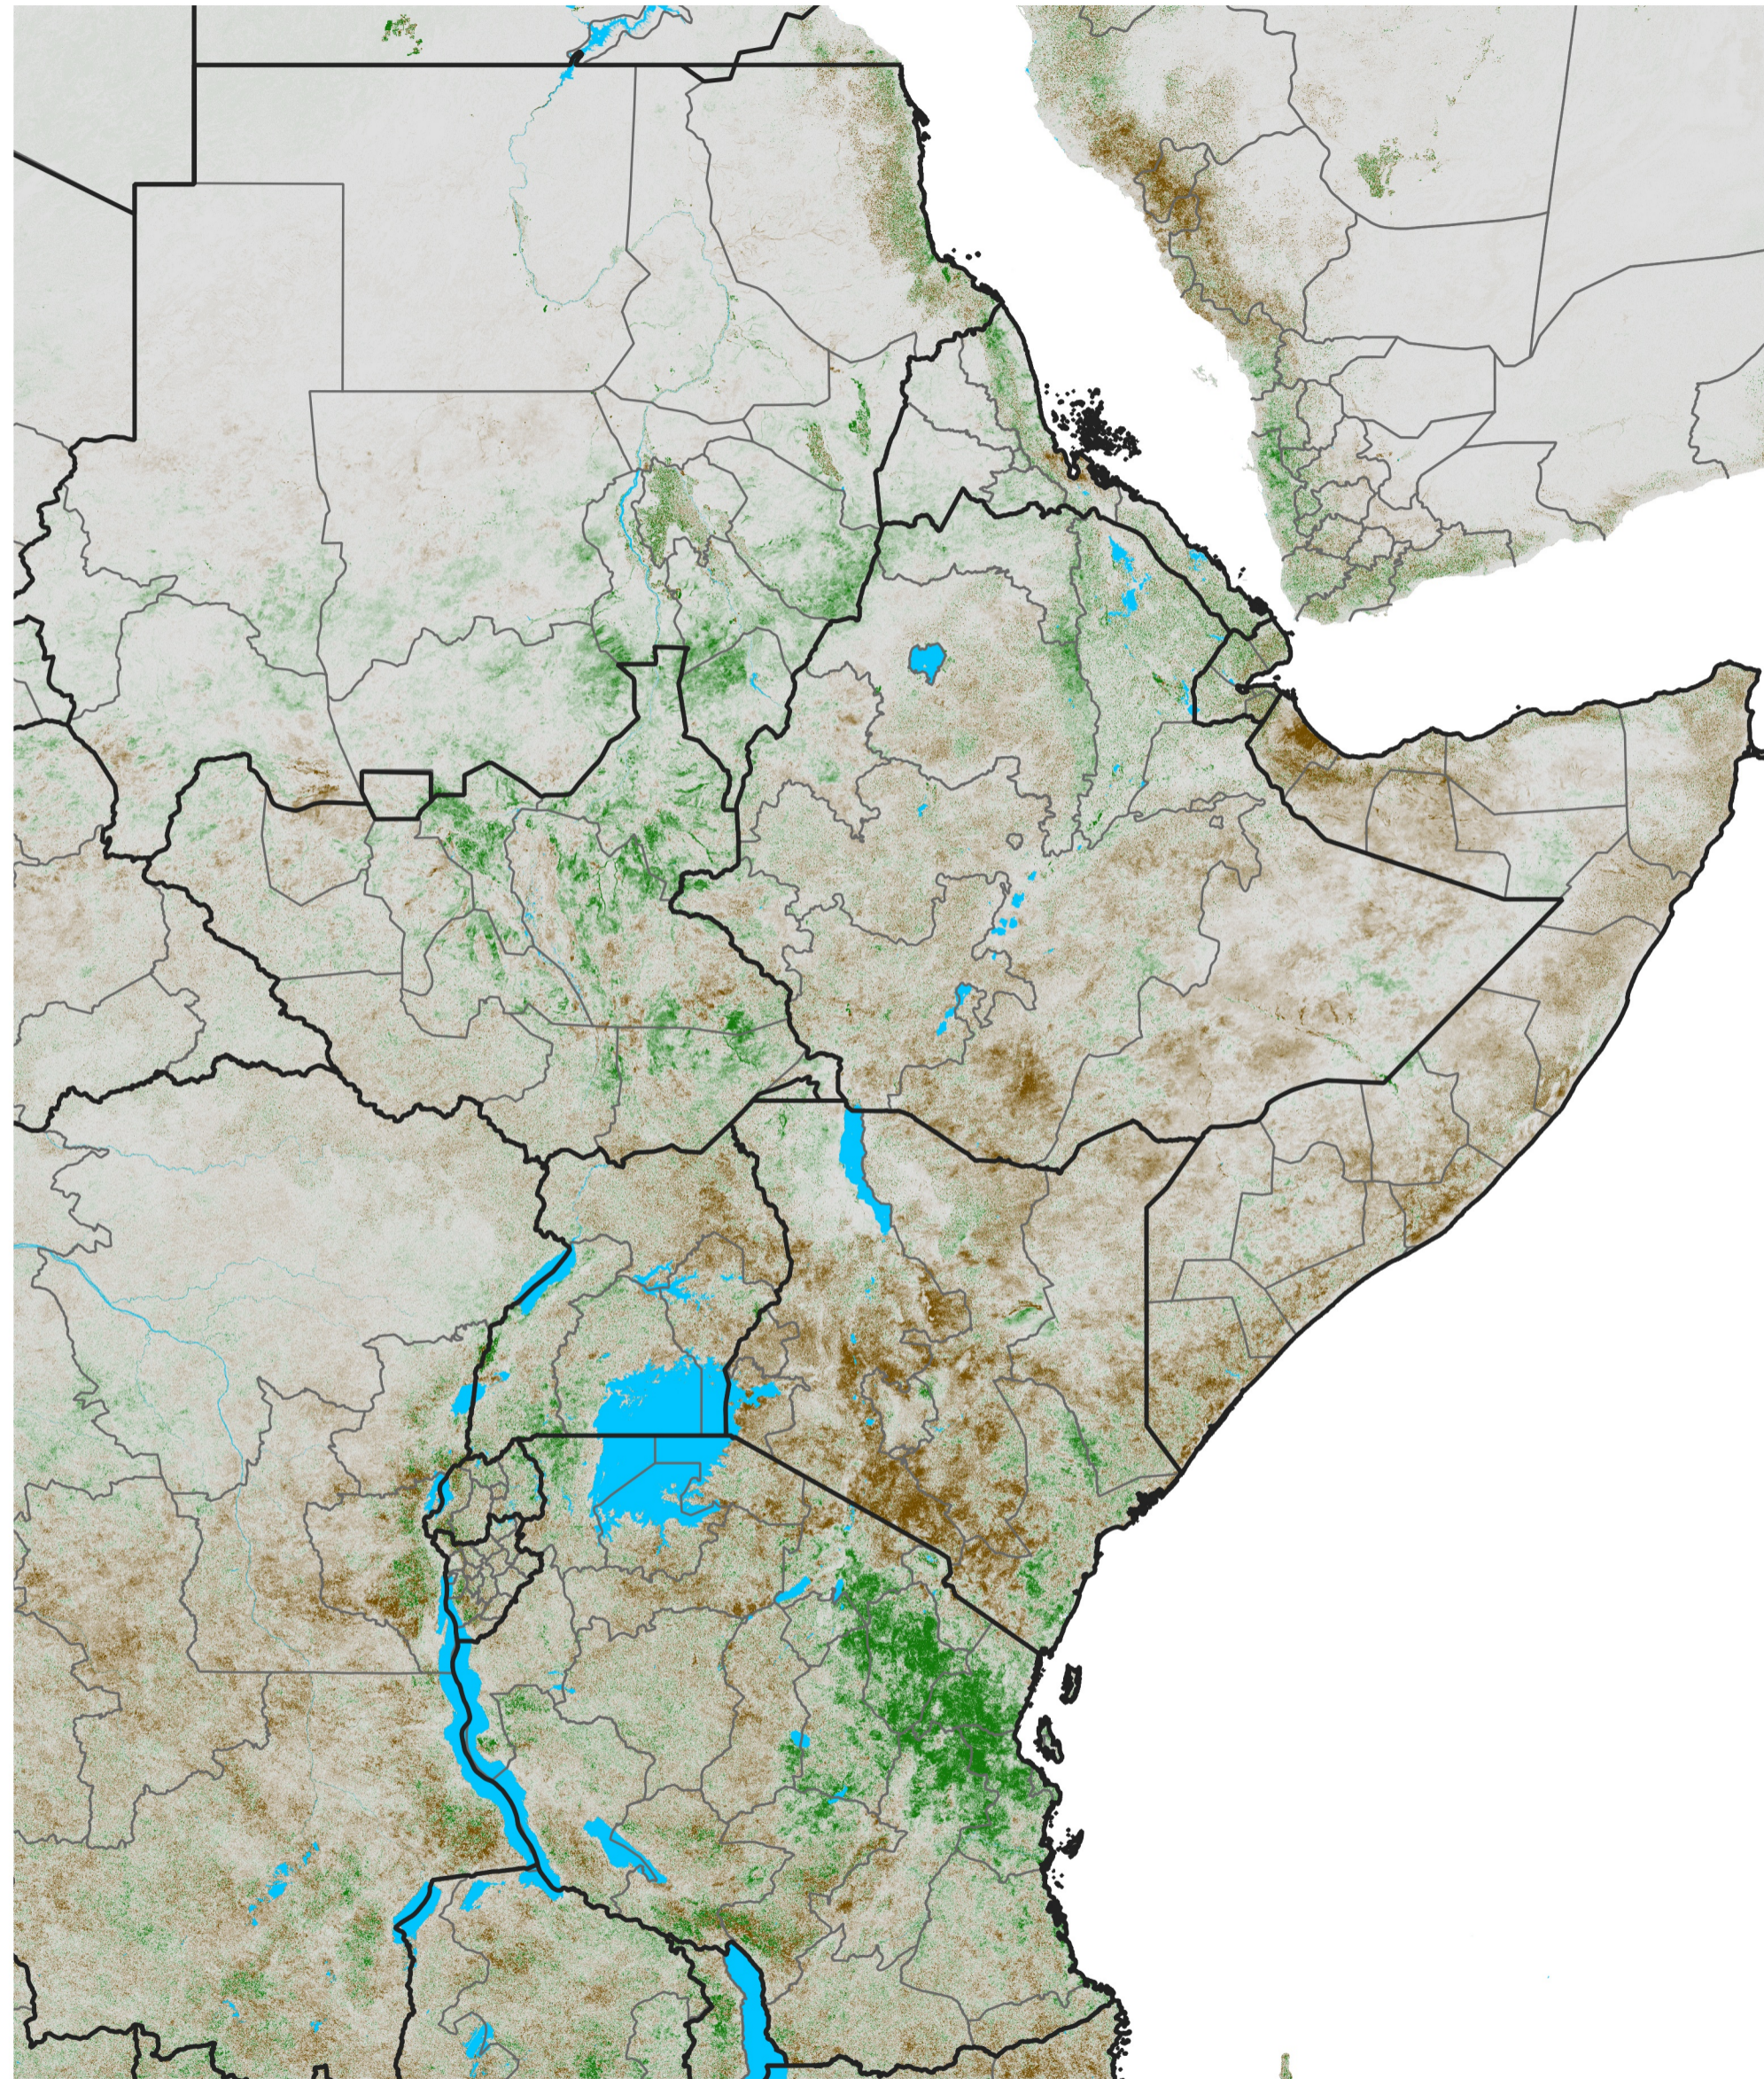

East Africa NDVI Difference

2015 minus 2014

Period 05 / Jan 16 - 25, 2015

NDVI Difference

< -0.3 -0.2 -0.1 -0.05 0.05 0.1 0.2 >0.3

Negative

No Difference

Positive