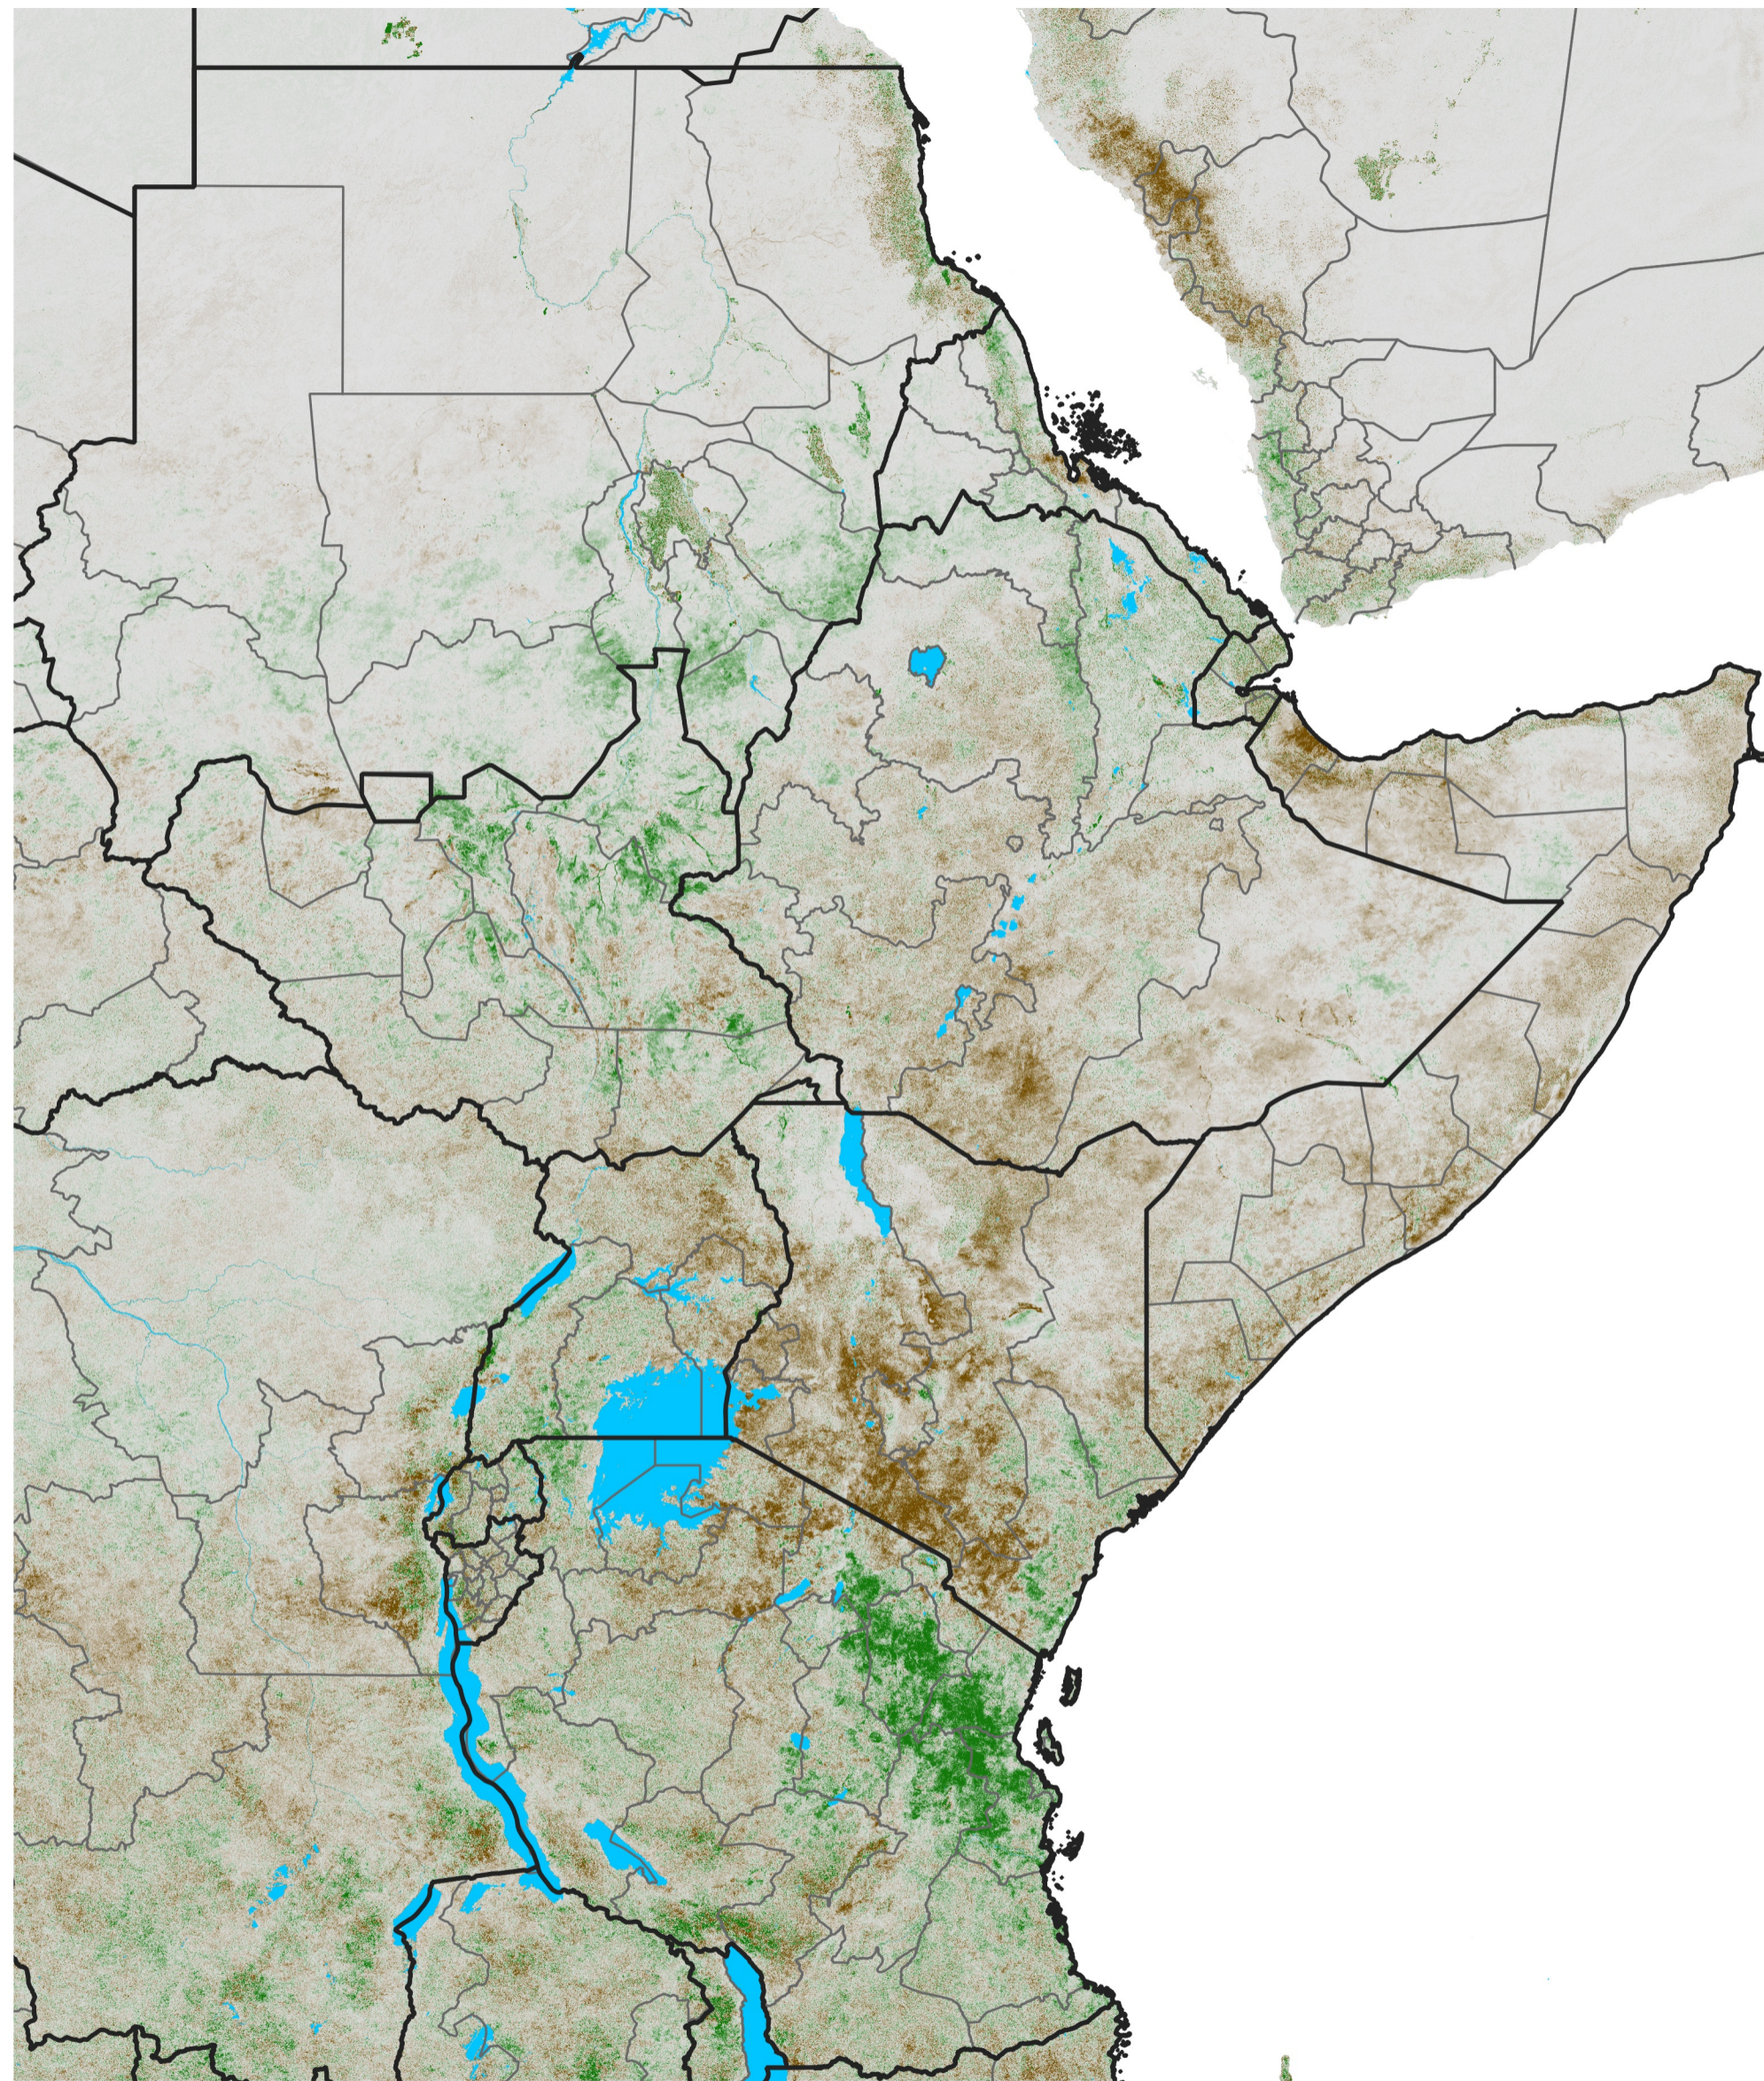

East Africa NDVI Difference

2015 minus 2014

Period 07 / Jan 26 - Feb 05, 2015

NDVI Difference

< -0.3 -0.2 -0.1 -0.05 0.05 0.1 0.2 >0.3

Negative

No Difference

Positive