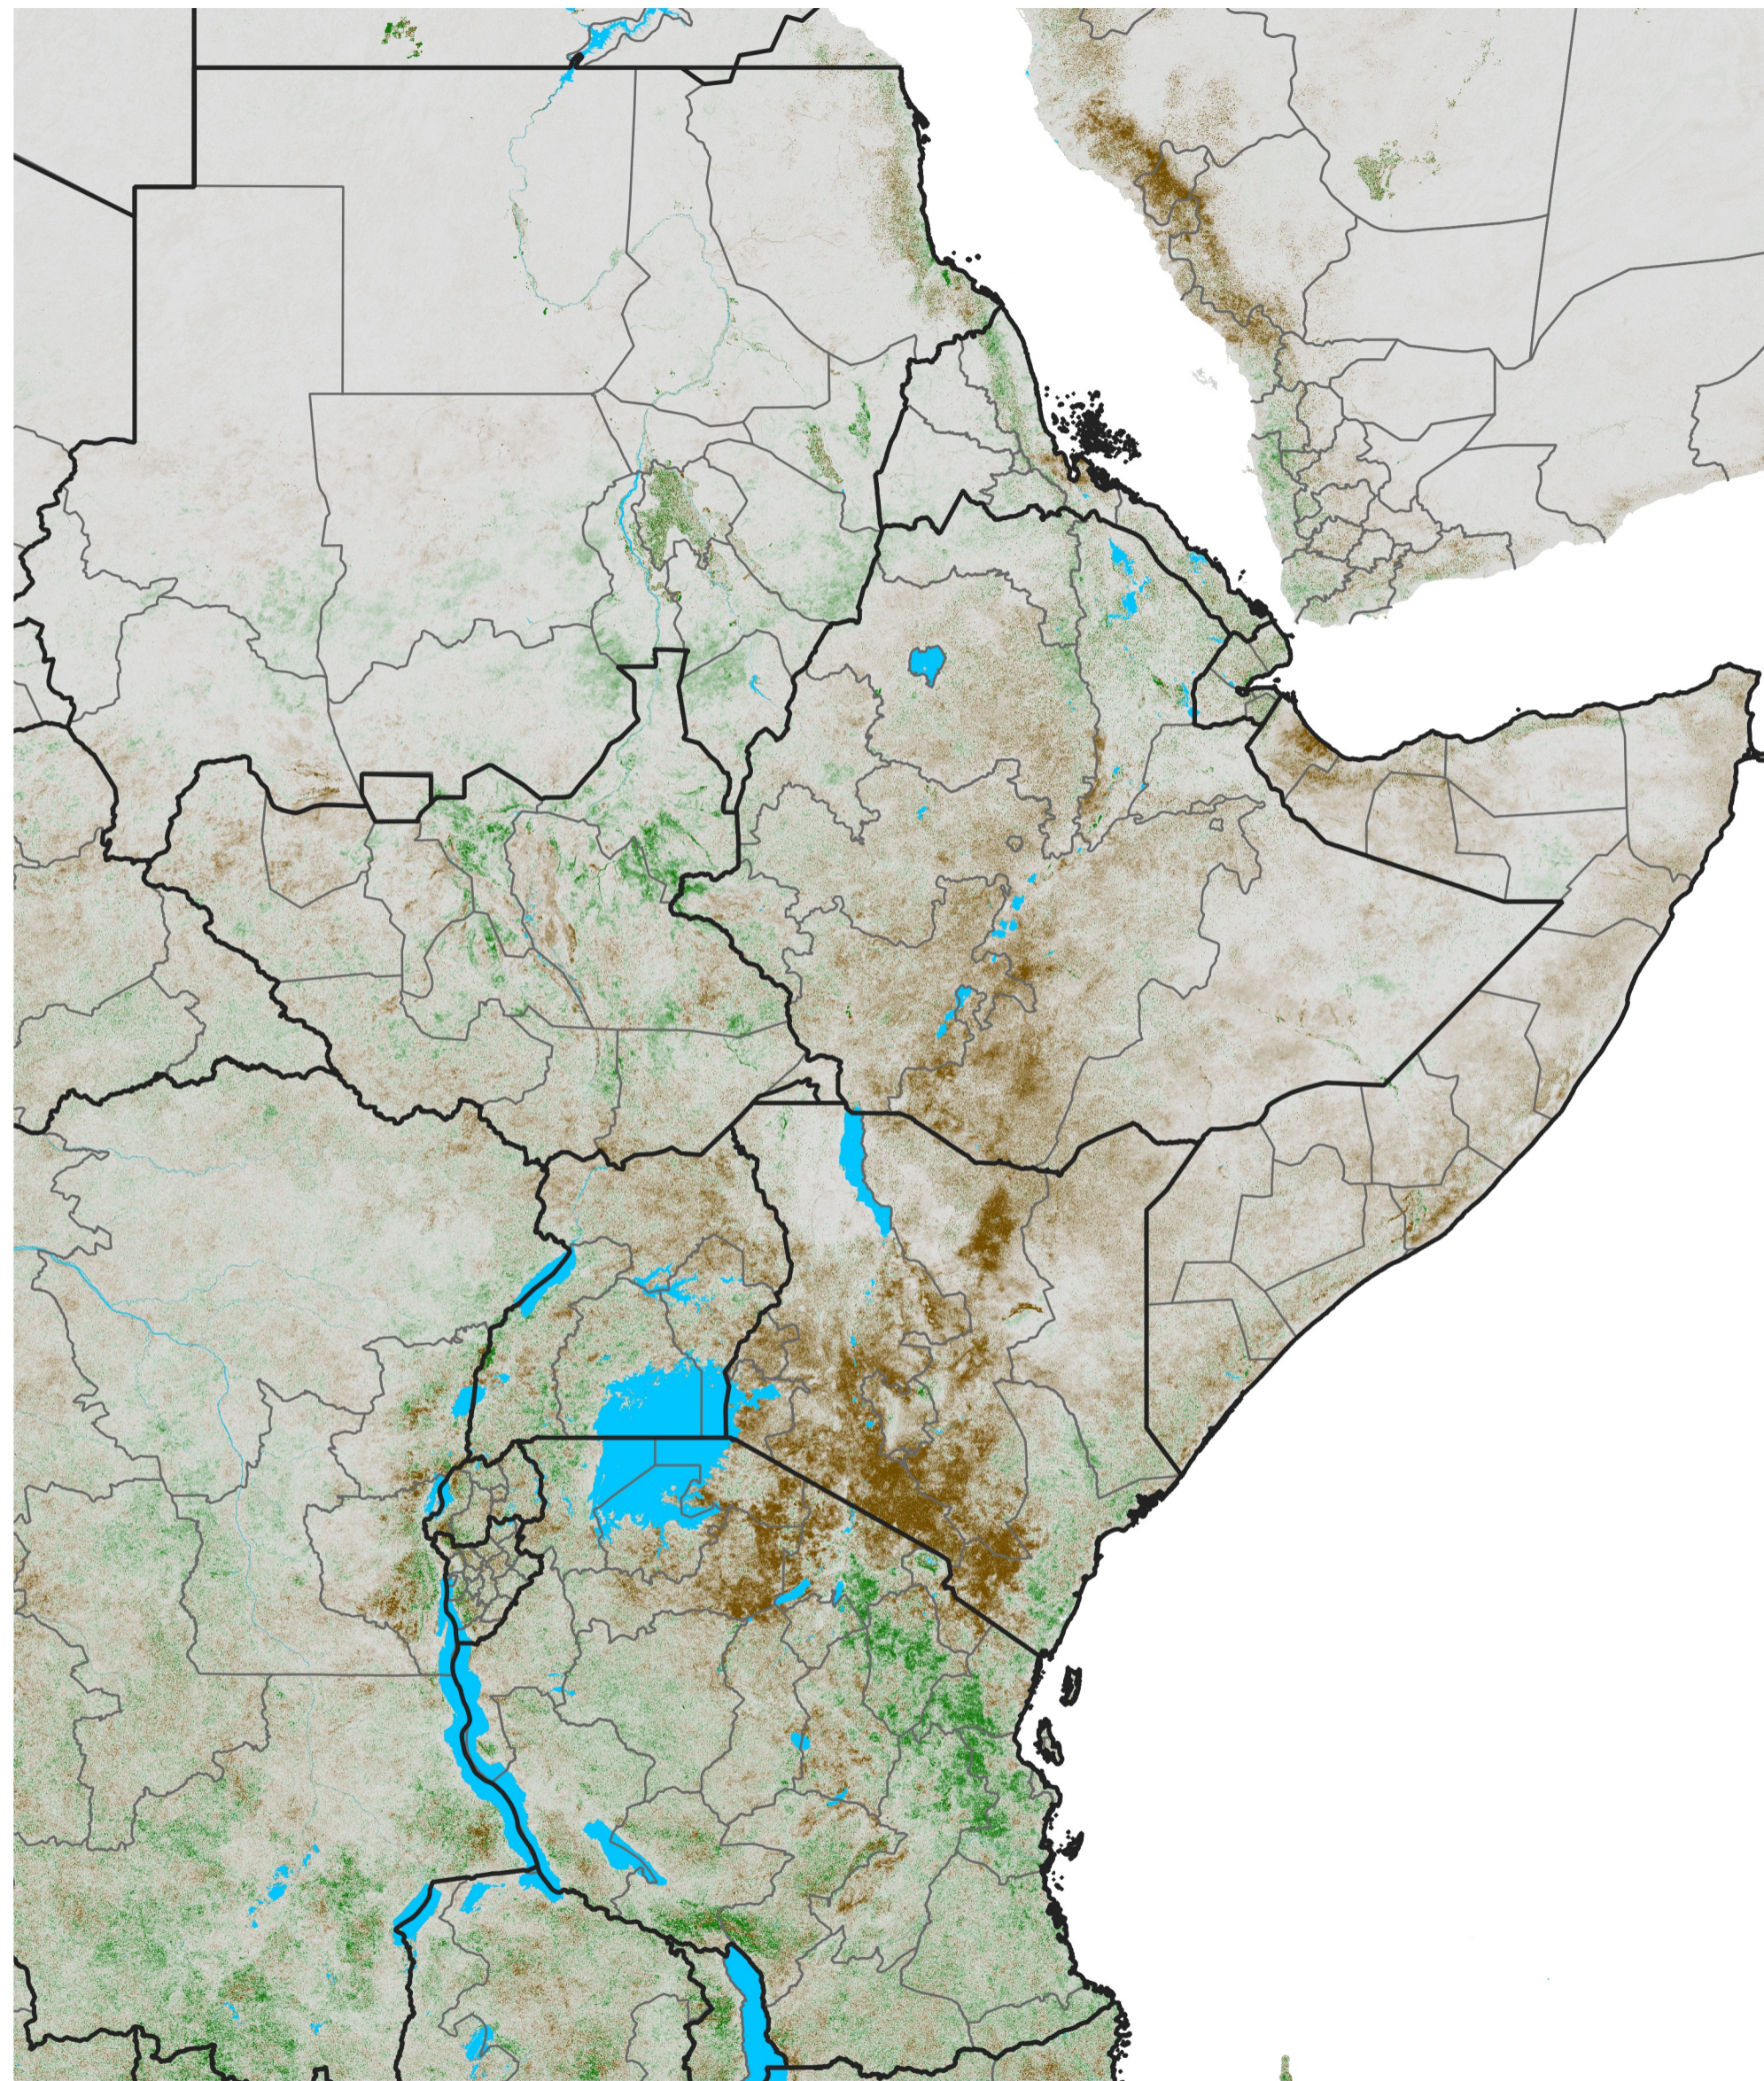

East Africa NDVI Difference

2015 minus 2014

Period 10 / Feb 11 - 20, 2015

NDVI Difference

< -0.3 -0.2 -0.1 -0.05 0.05 0.1 0.2 >0.3

Negative

No Difference

Positive