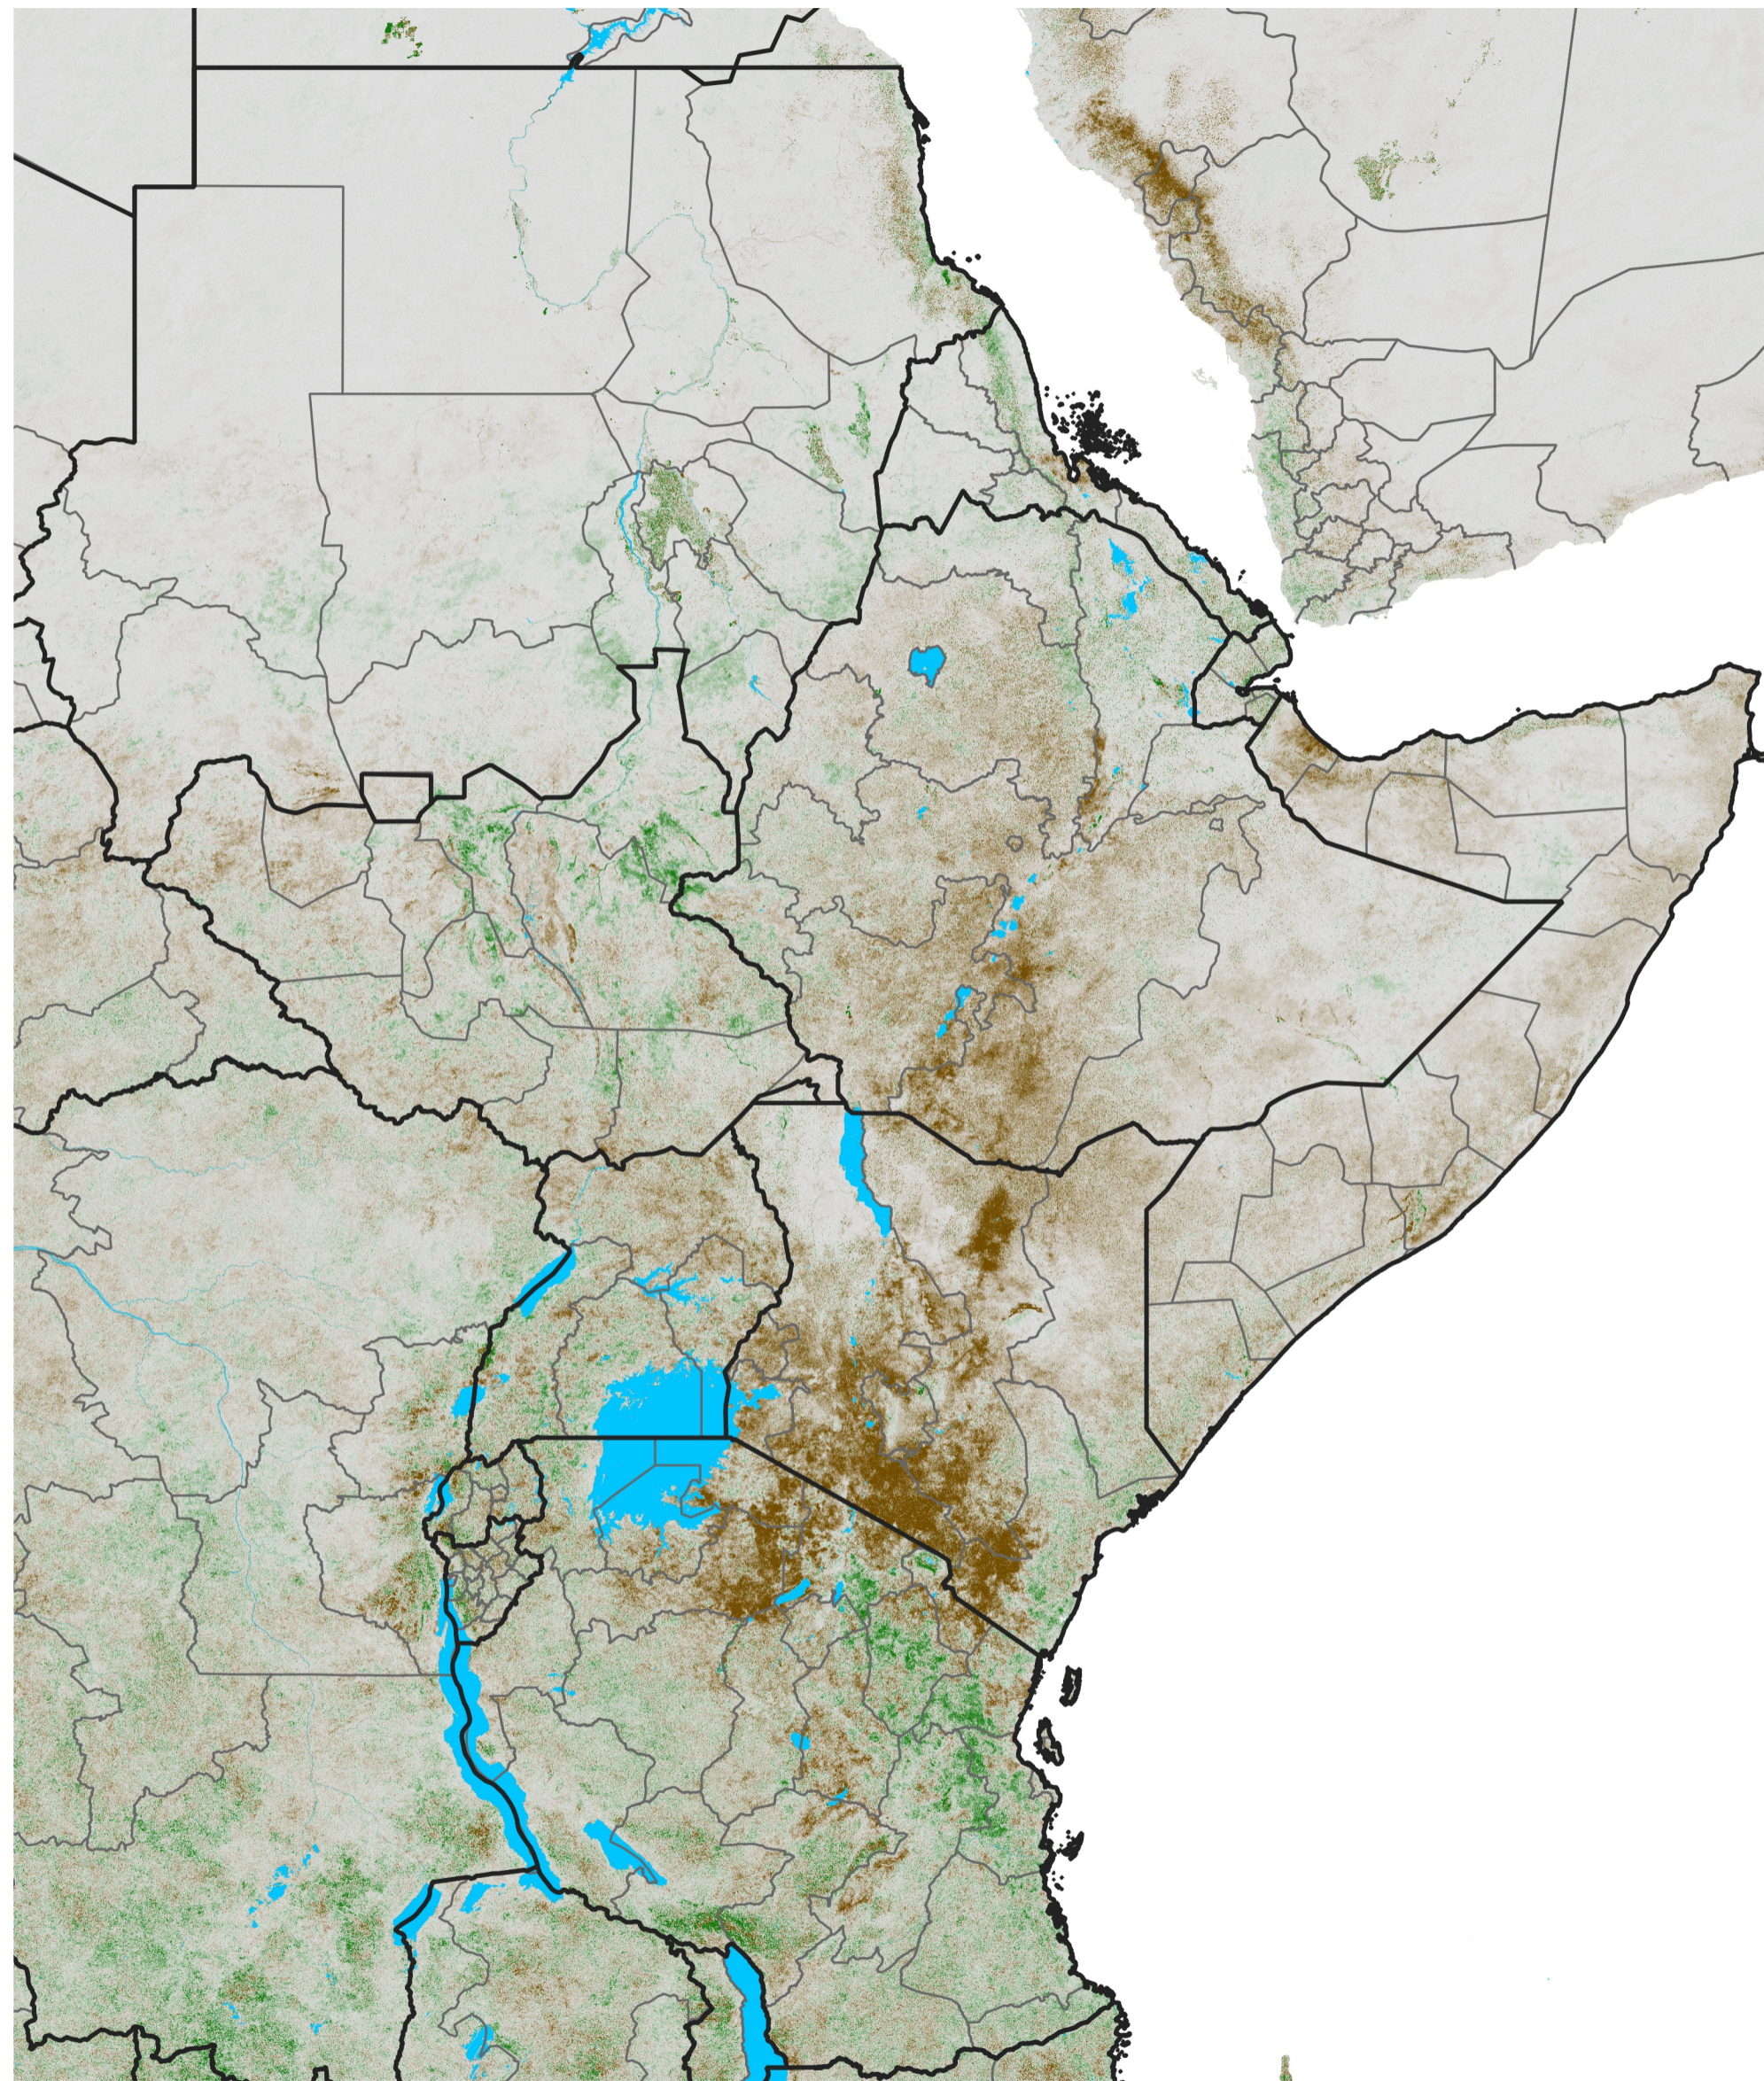

East Africa NDVI Difference

2015 minus 2014

Period 11 / Feb 16 - 25, 2015

NDVI Difference

< -0.3 -0.2 -0.1 -0.05 0.05 0.1 0.2 >0.3

Negative

No Difference

Positive