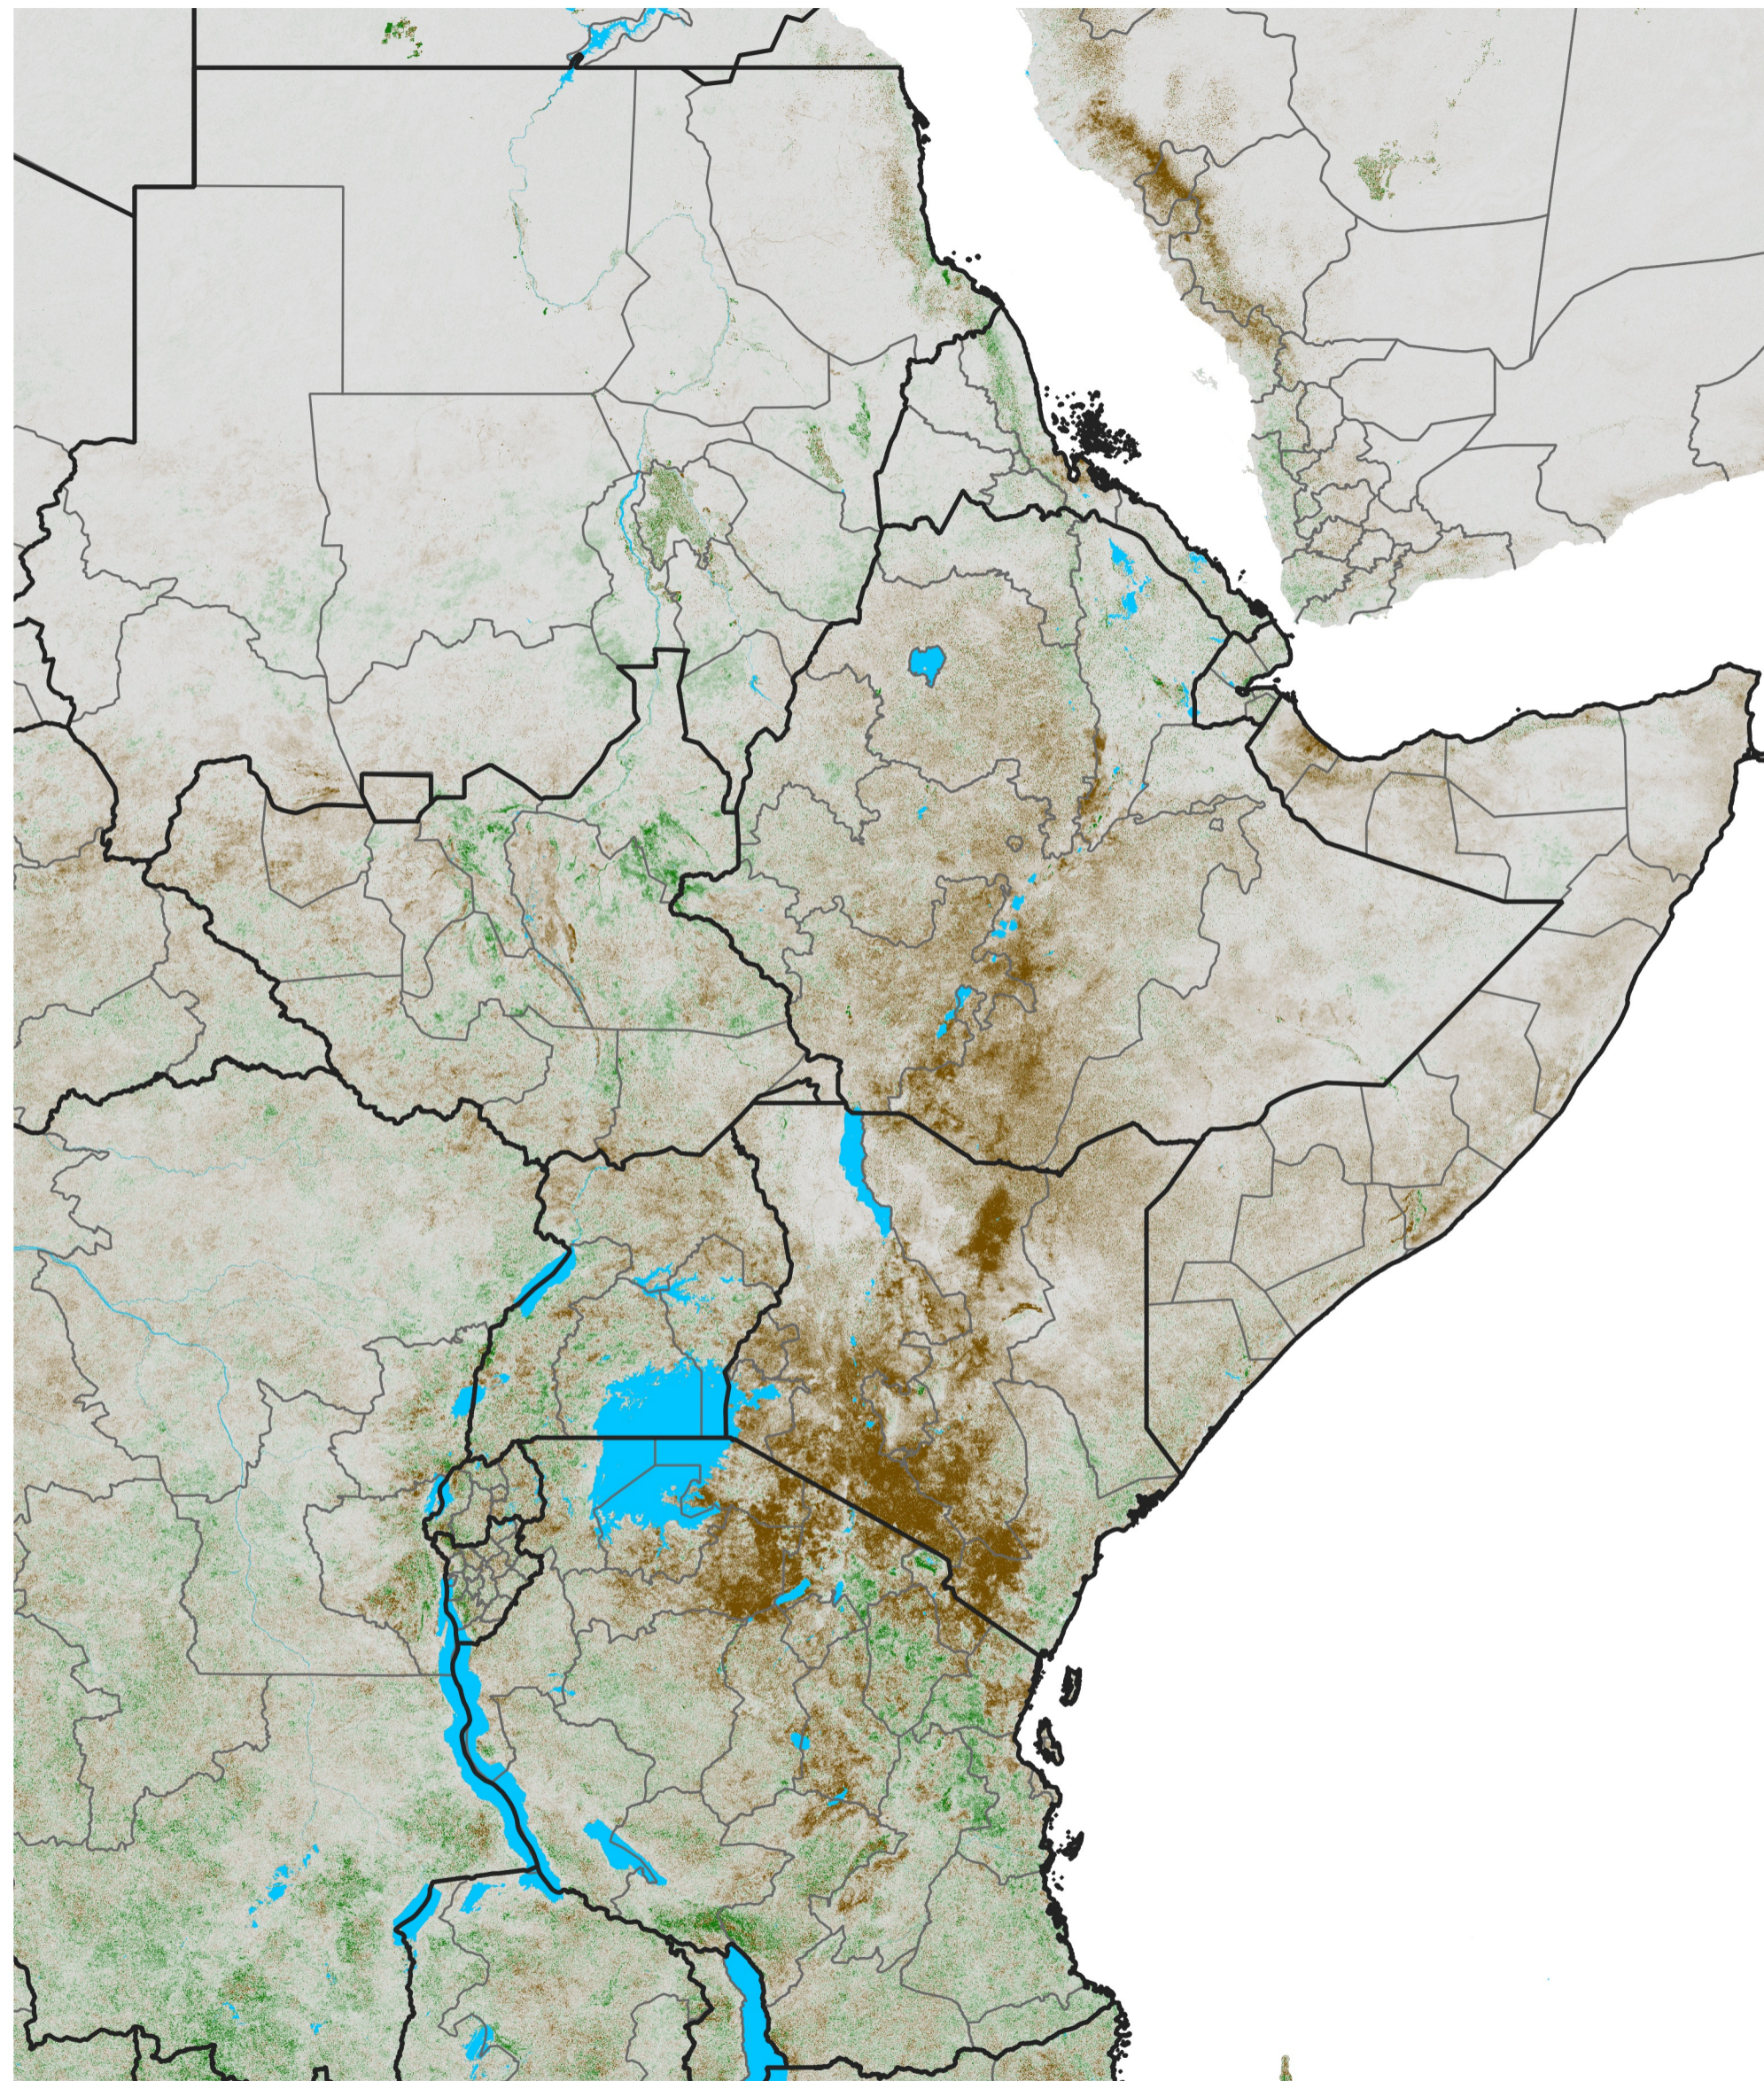

# East Africa NDVI Difference

2015 minus 2014

Period 12 / Feb 21 - 28, 2015

## NDVI Difference

< -0.3   -0.2   -0.1   -0.05   0.05   0.1   0.2   >0.3

Negative

No Difference

Positive