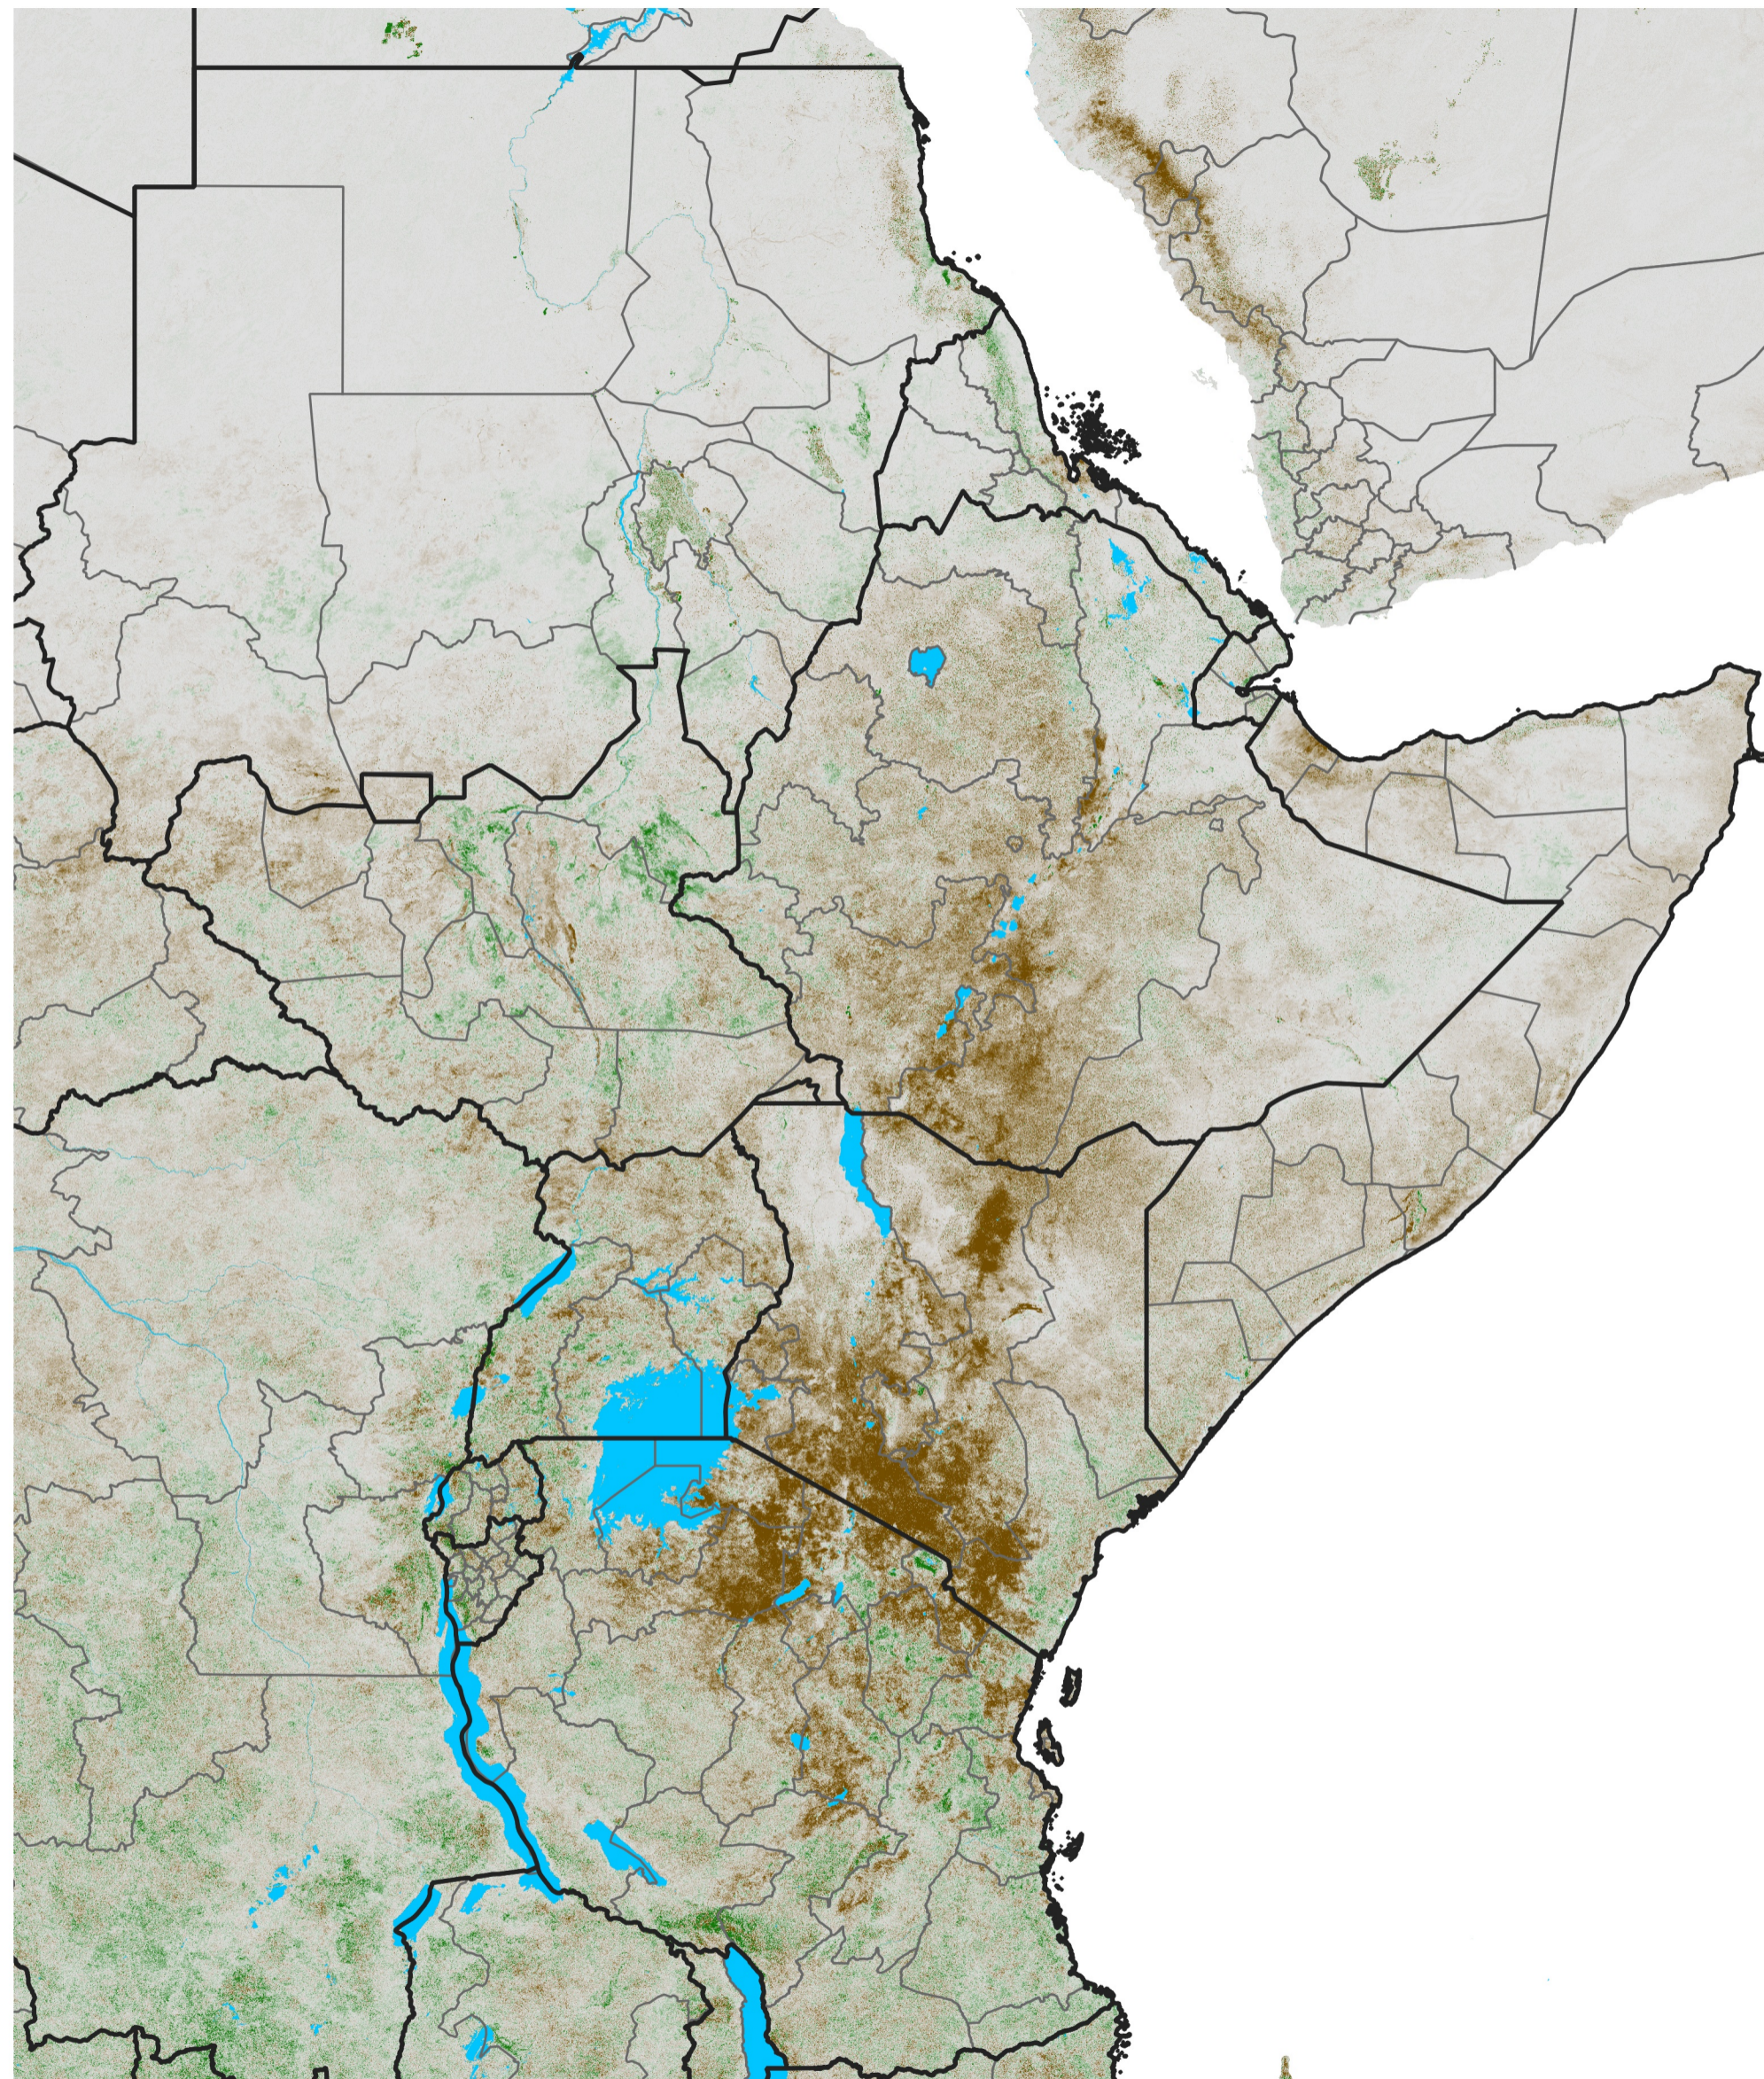

East Africa NDVI Difference

2015 minus 2014

Period 13 / Feb 26 - Mar 05, 2015

NDVI Difference

< -0.3 -0.2 -0.1 -0.05 0.05 0.1 0.2 >0.3

Negative

No Difference

Positive