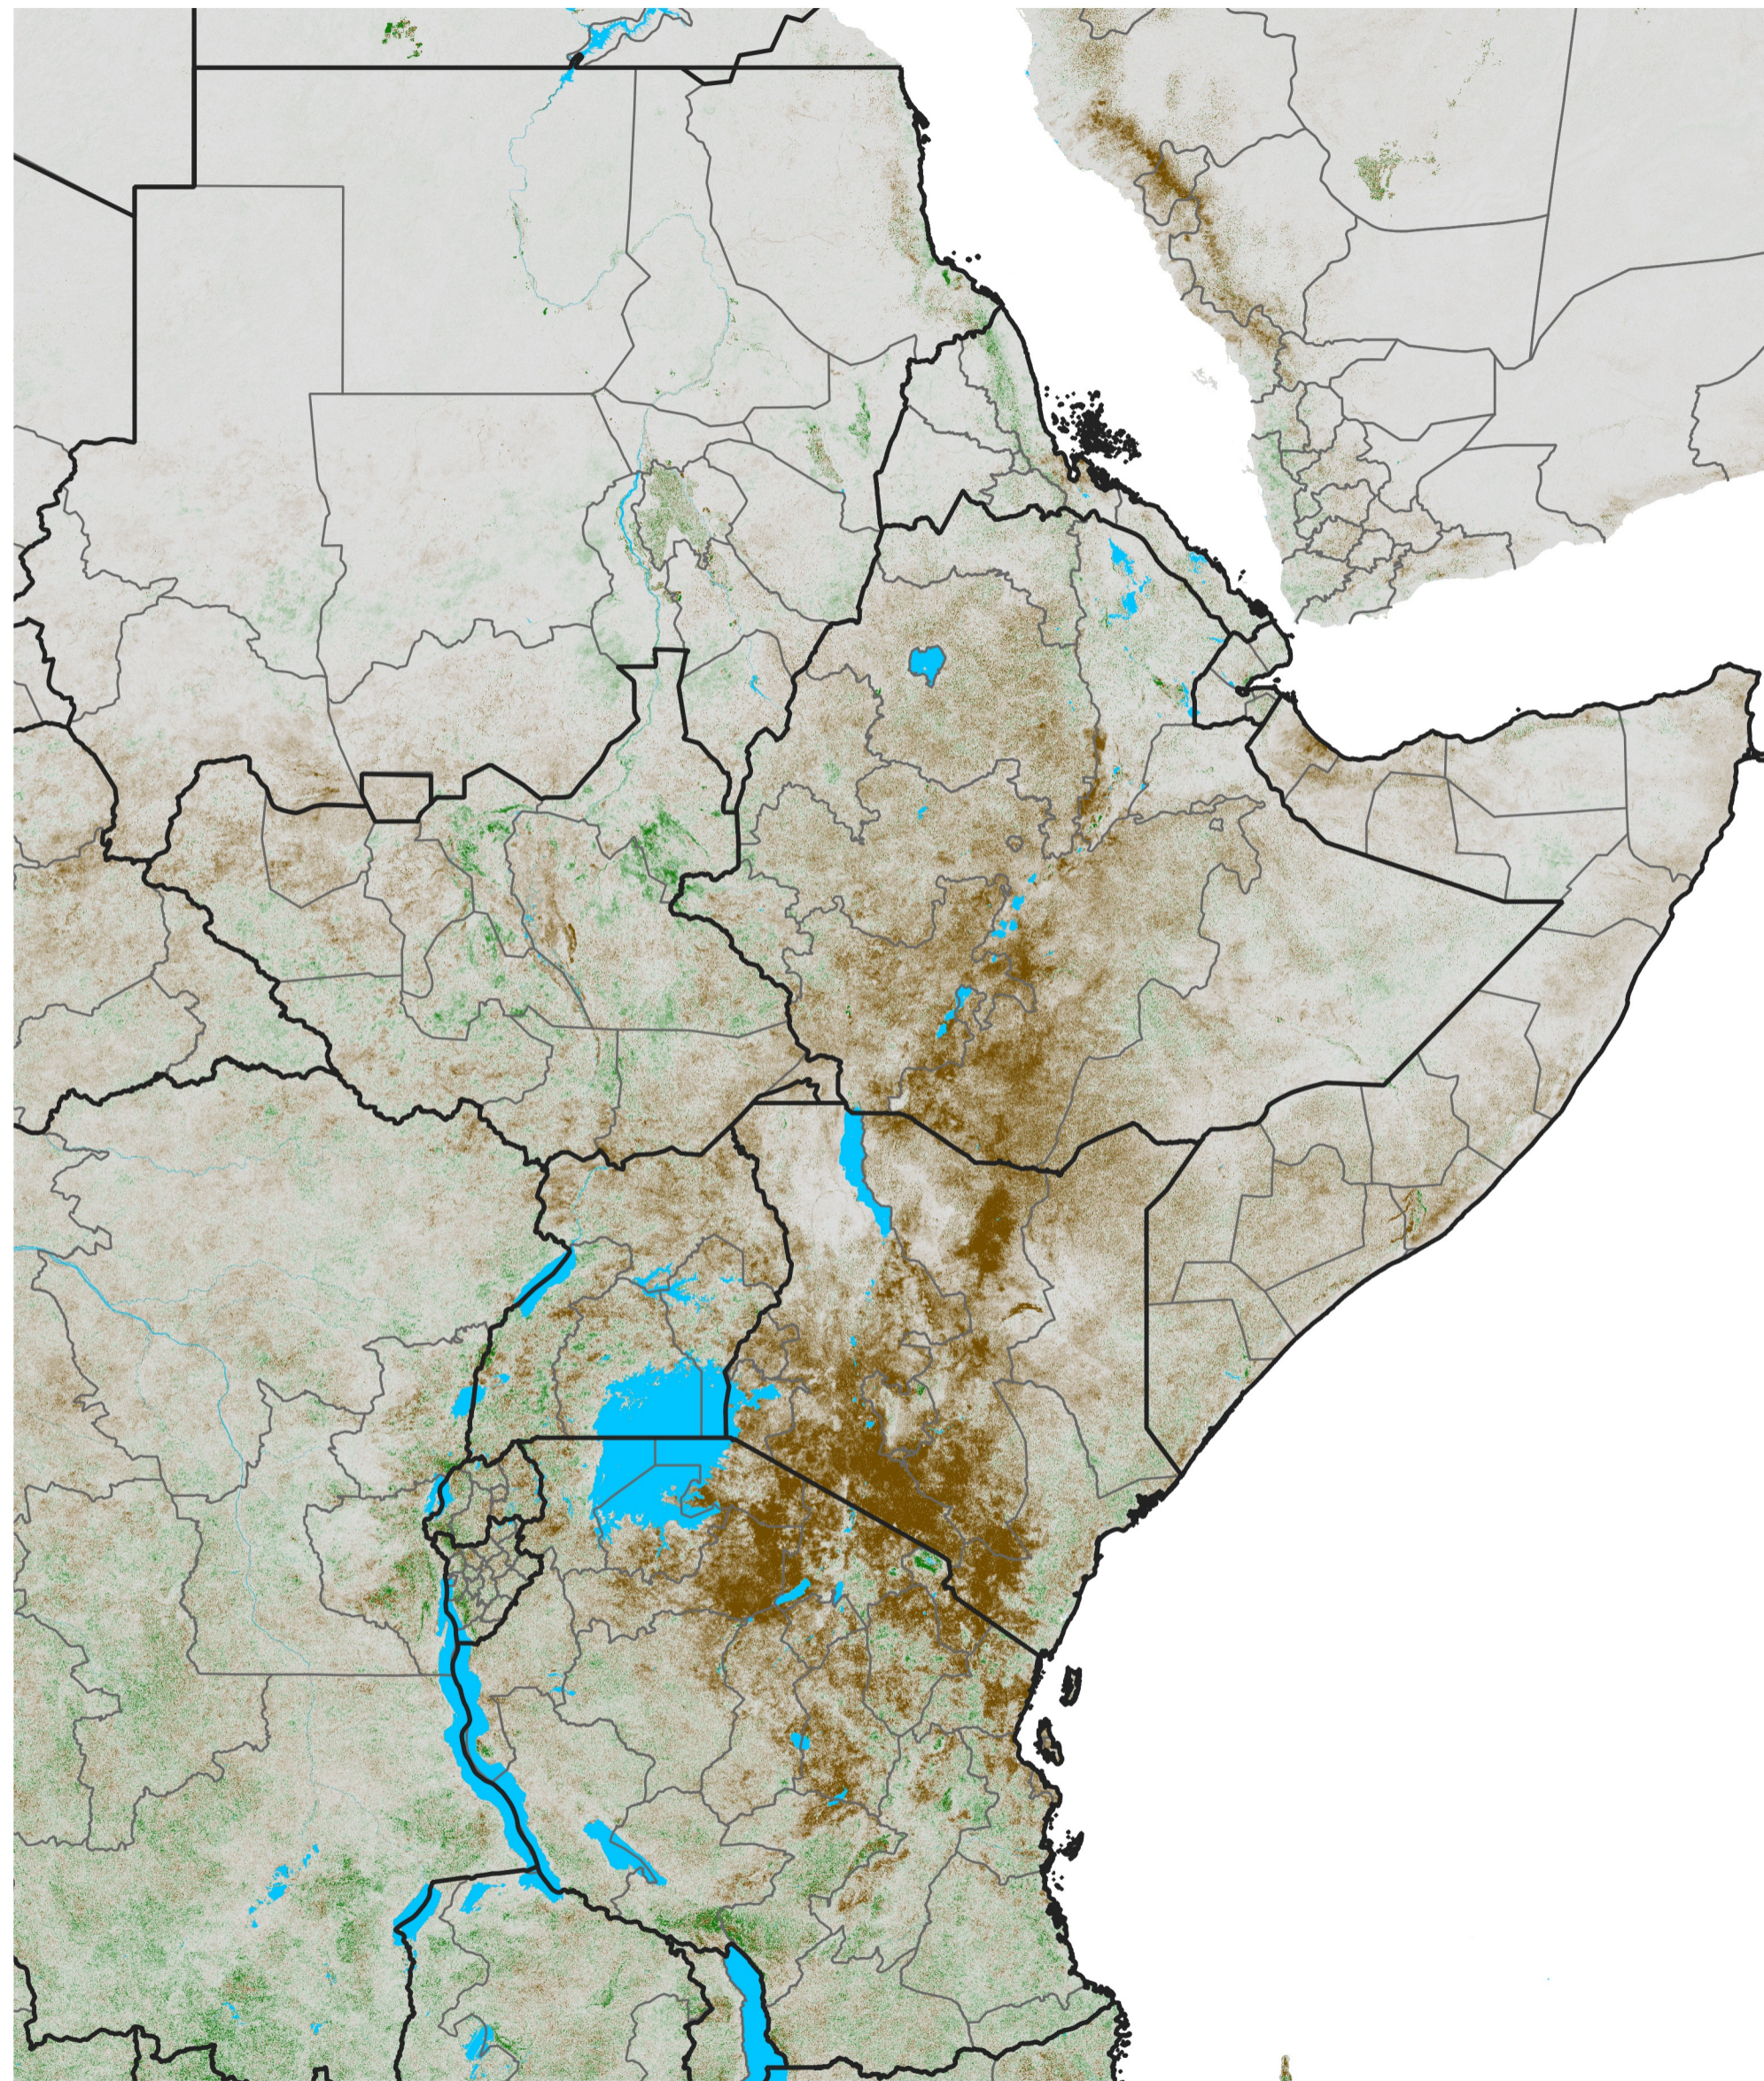

East Africa NDVI Difference

2015 minus 2014

Period 14 / Mar 01 - 10, 2015

NDVI Difference

< -0.3 -0.2 -0.1 -0.05 0.05 0.1 0.2 >0.3

Negative

No Difference

Positive