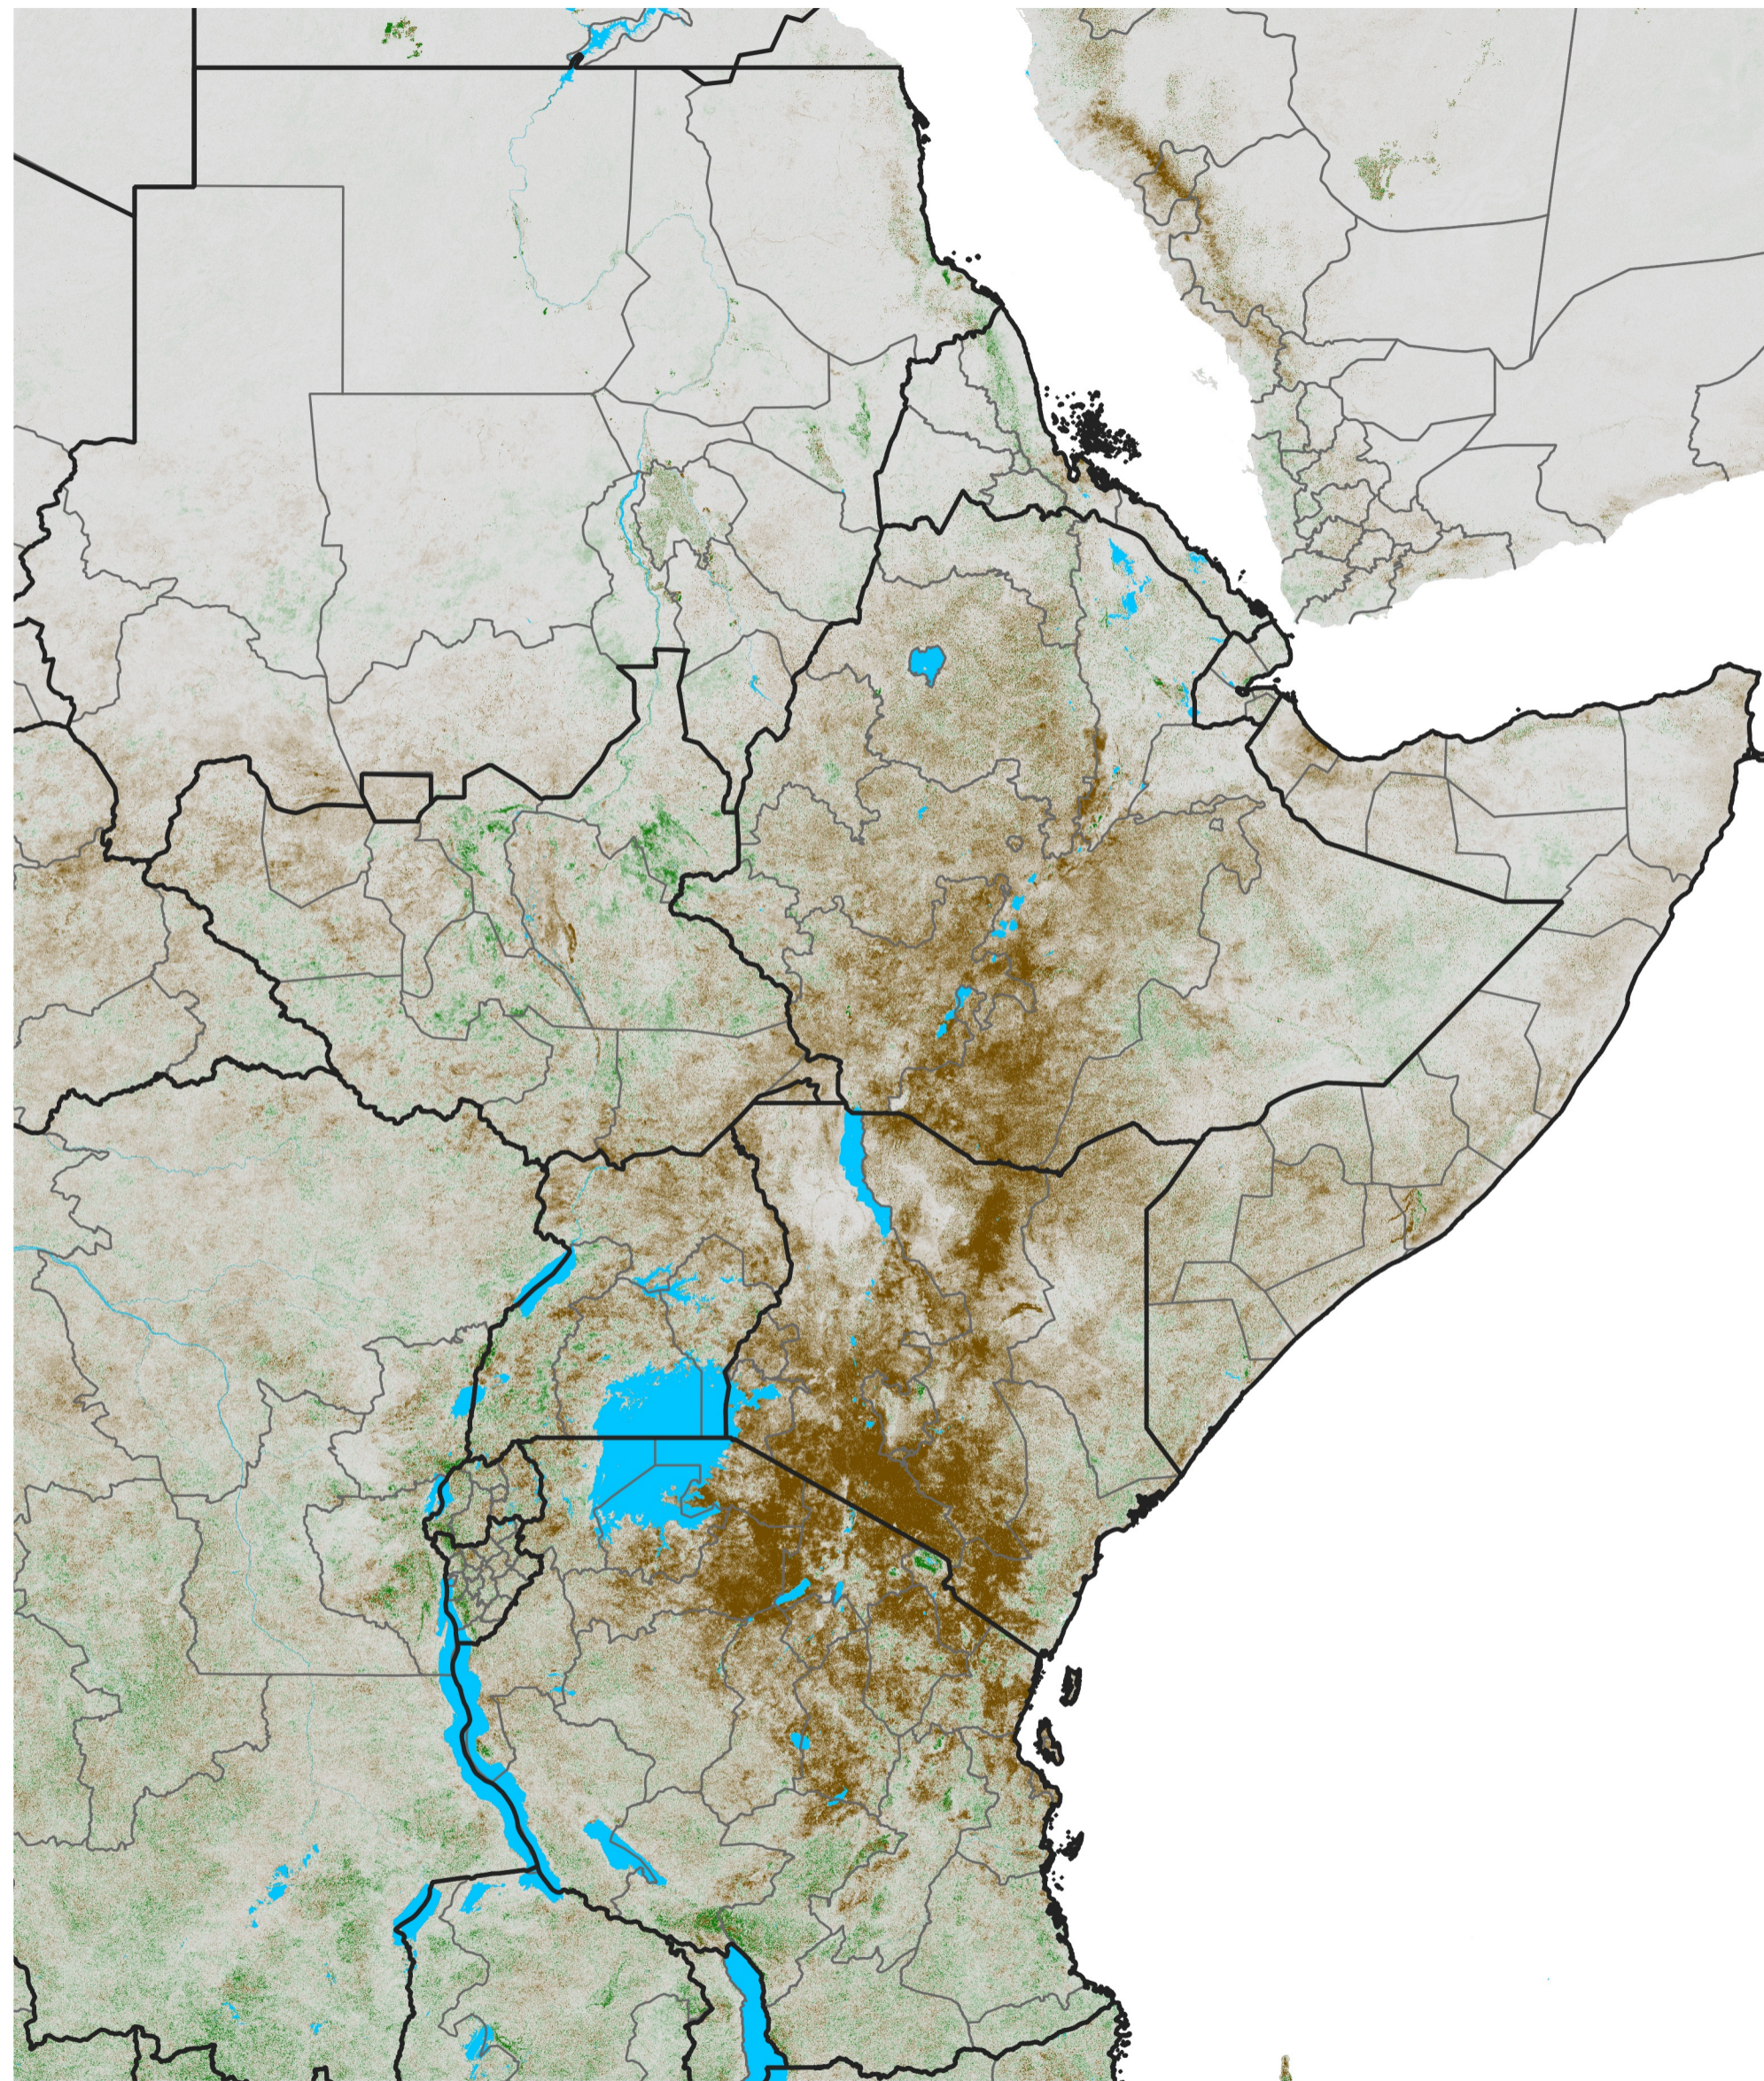

# East Africa NDVI Difference

2015 minus 2014

Period 15 / Mar 06 - 15, 2015

## NDVI Difference

< -0.3   -0.2   -0.1   -0.05   0.05   0.1   0.2   >0.3

Negative

No Difference

Positive