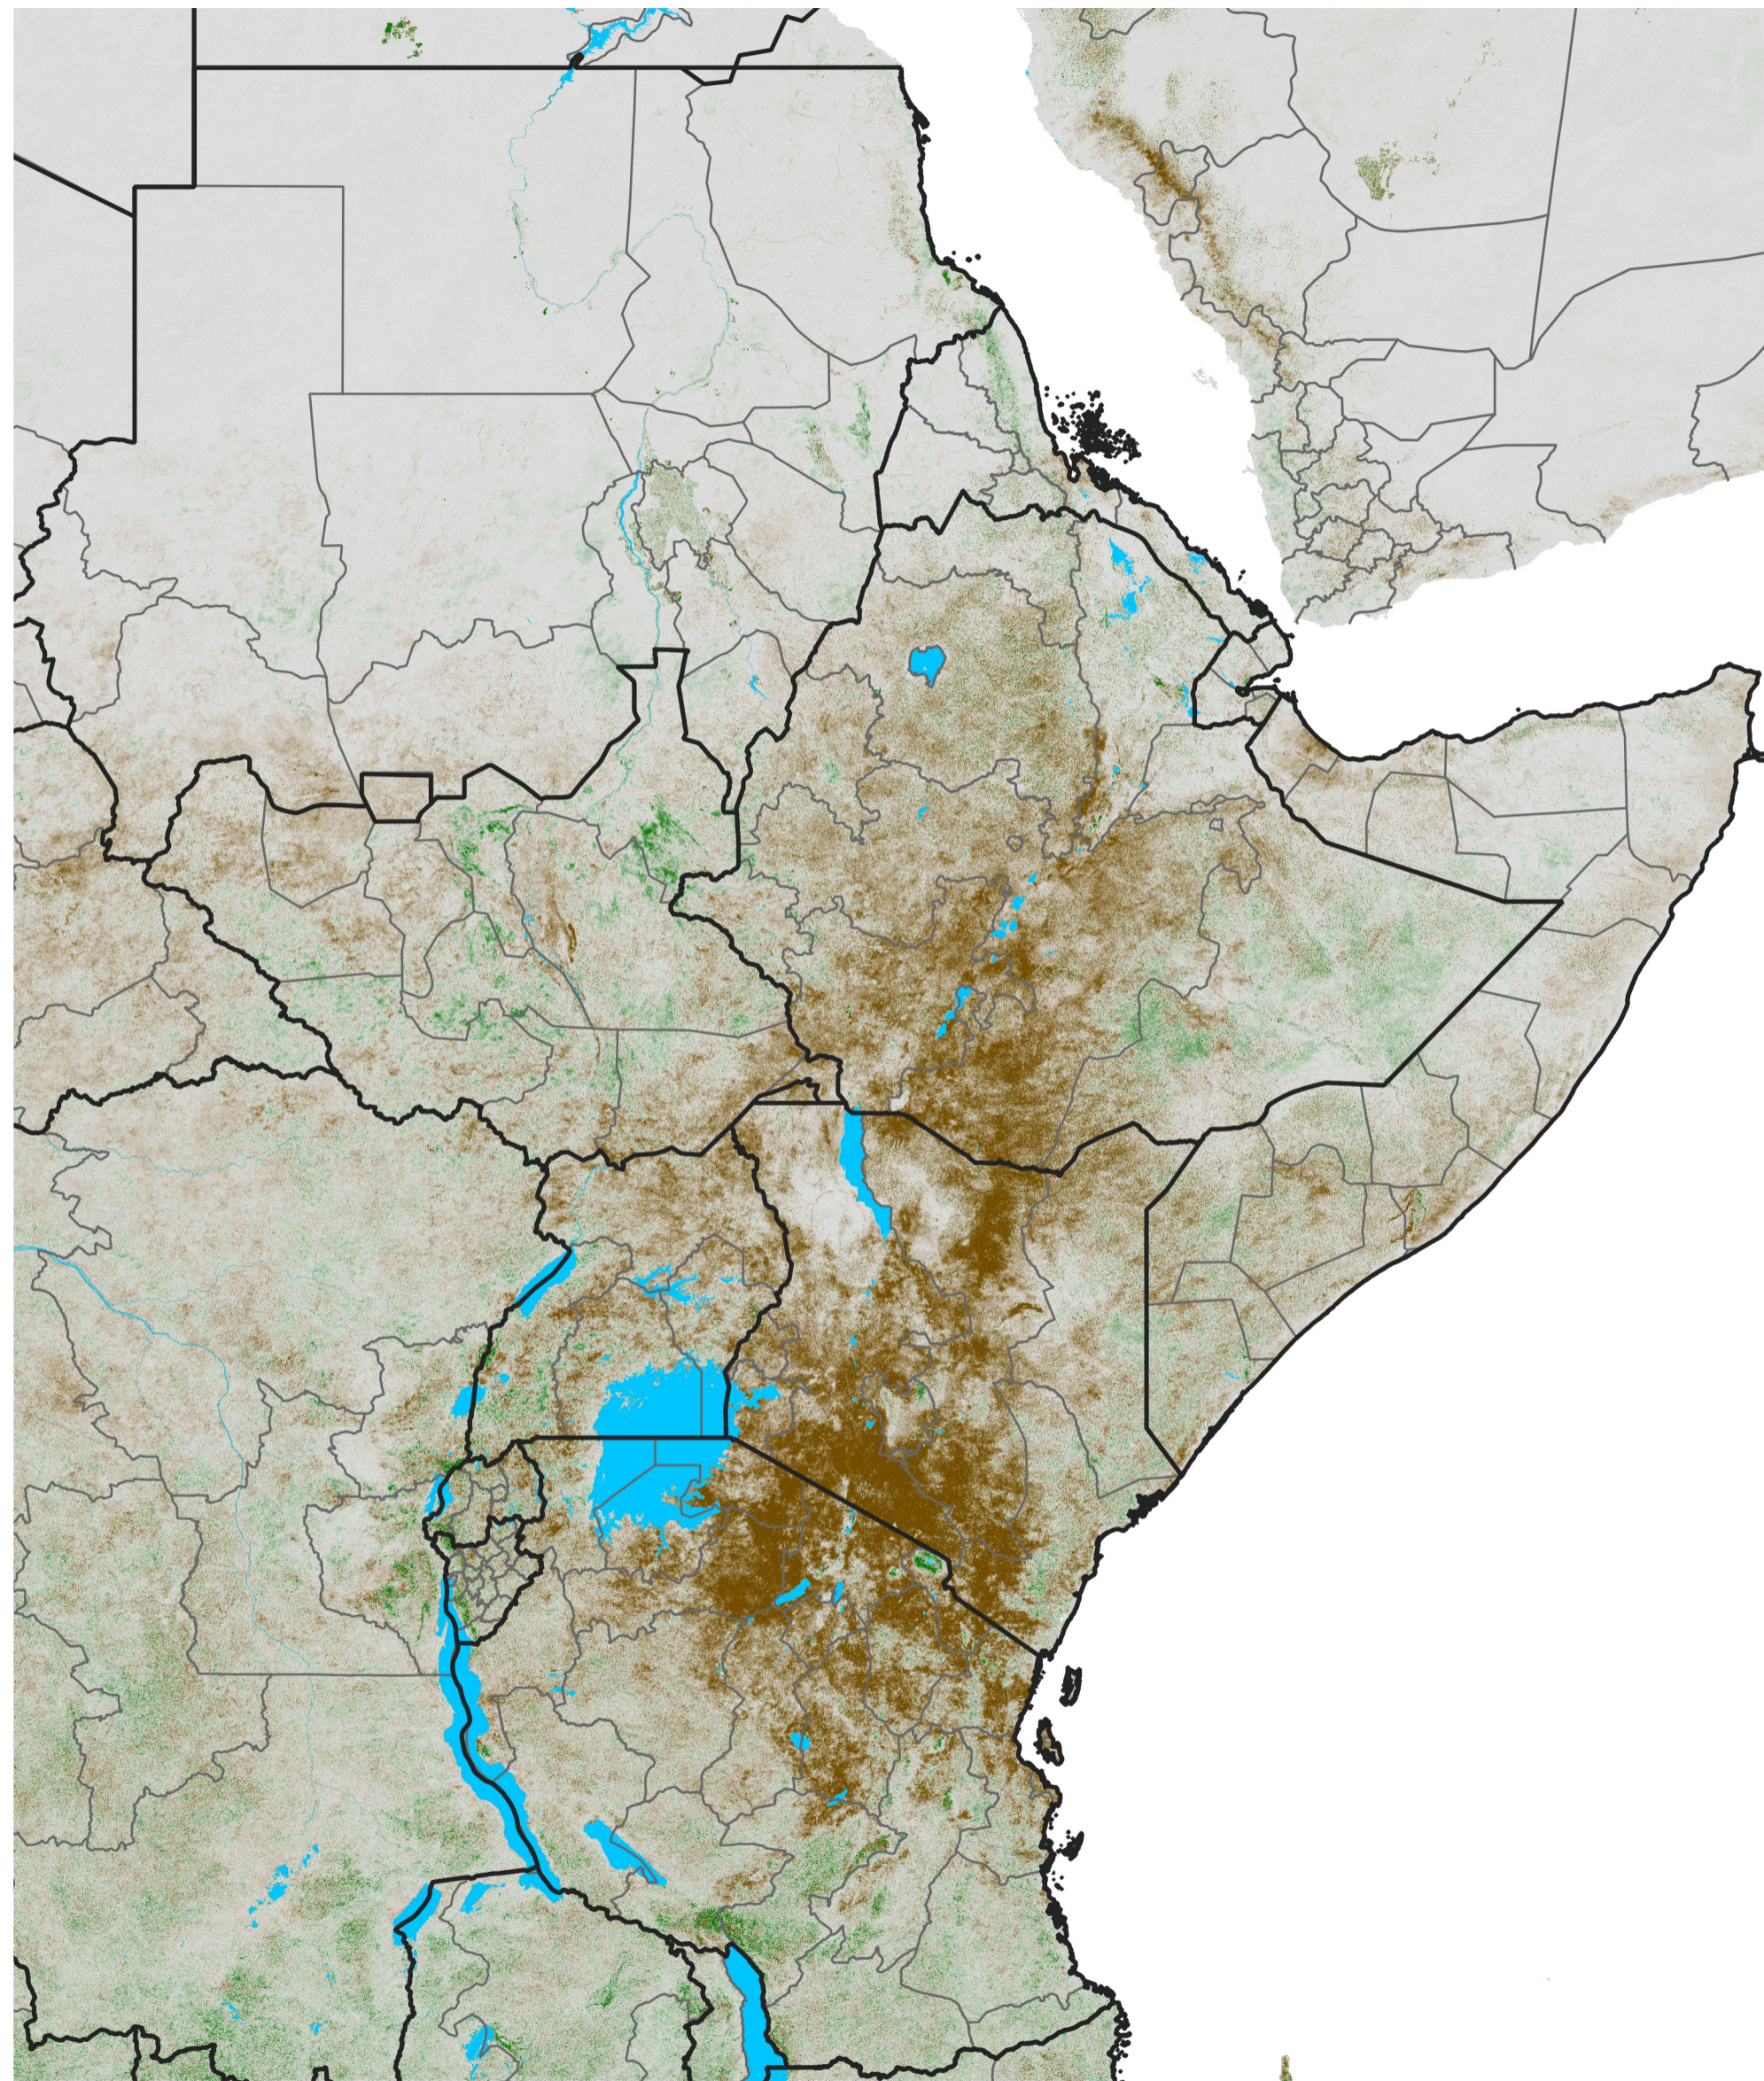

# East Africa NDVI Difference

2015 minus 2014

Period 16 / Mar 11 - 20, 2015

## NDVI Difference

< -0.3   -0.2   -0.1   -0.05   0.05   0.1   0.2   >0.3

Negative

No Difference

Positive