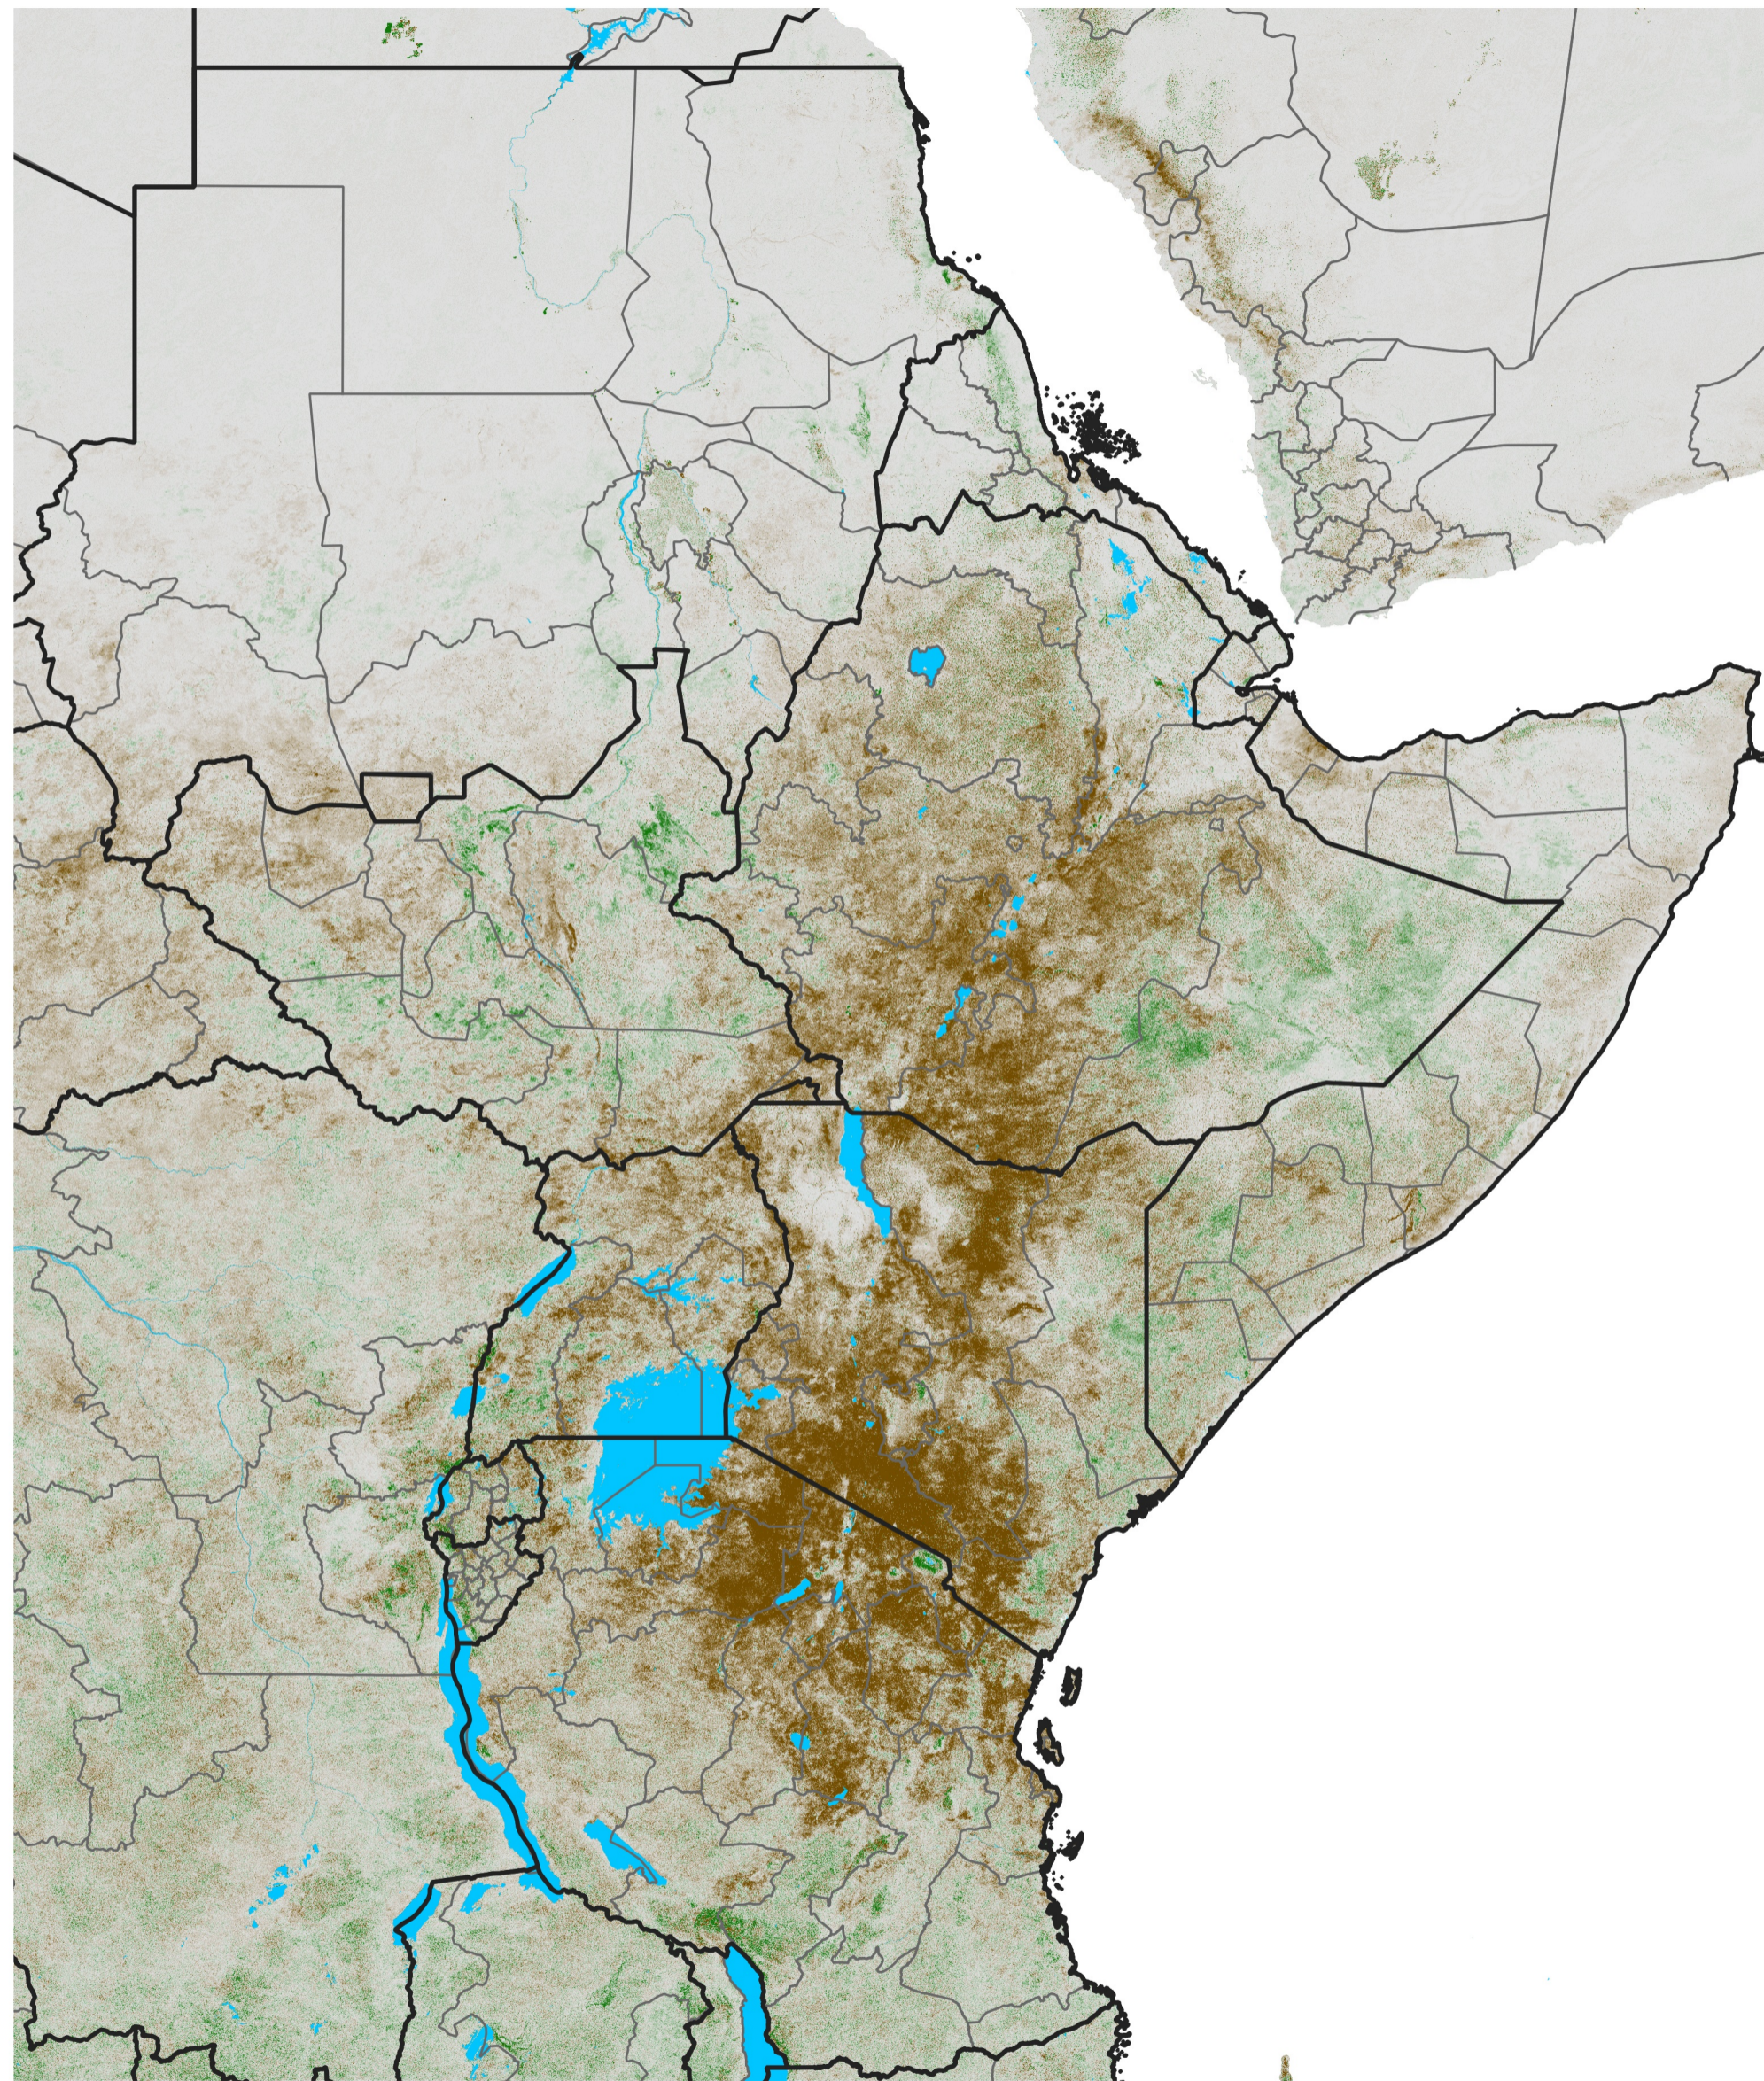

East Africa NDVI Difference

2015 minus 2014

Period 17 / Mar 16 - 25, 2015

NDVI Difference

< -0.3 -0.2 -0.1 -0.05 0.05 0.1 0.2 >0.3

Negative

No Difference

Positive