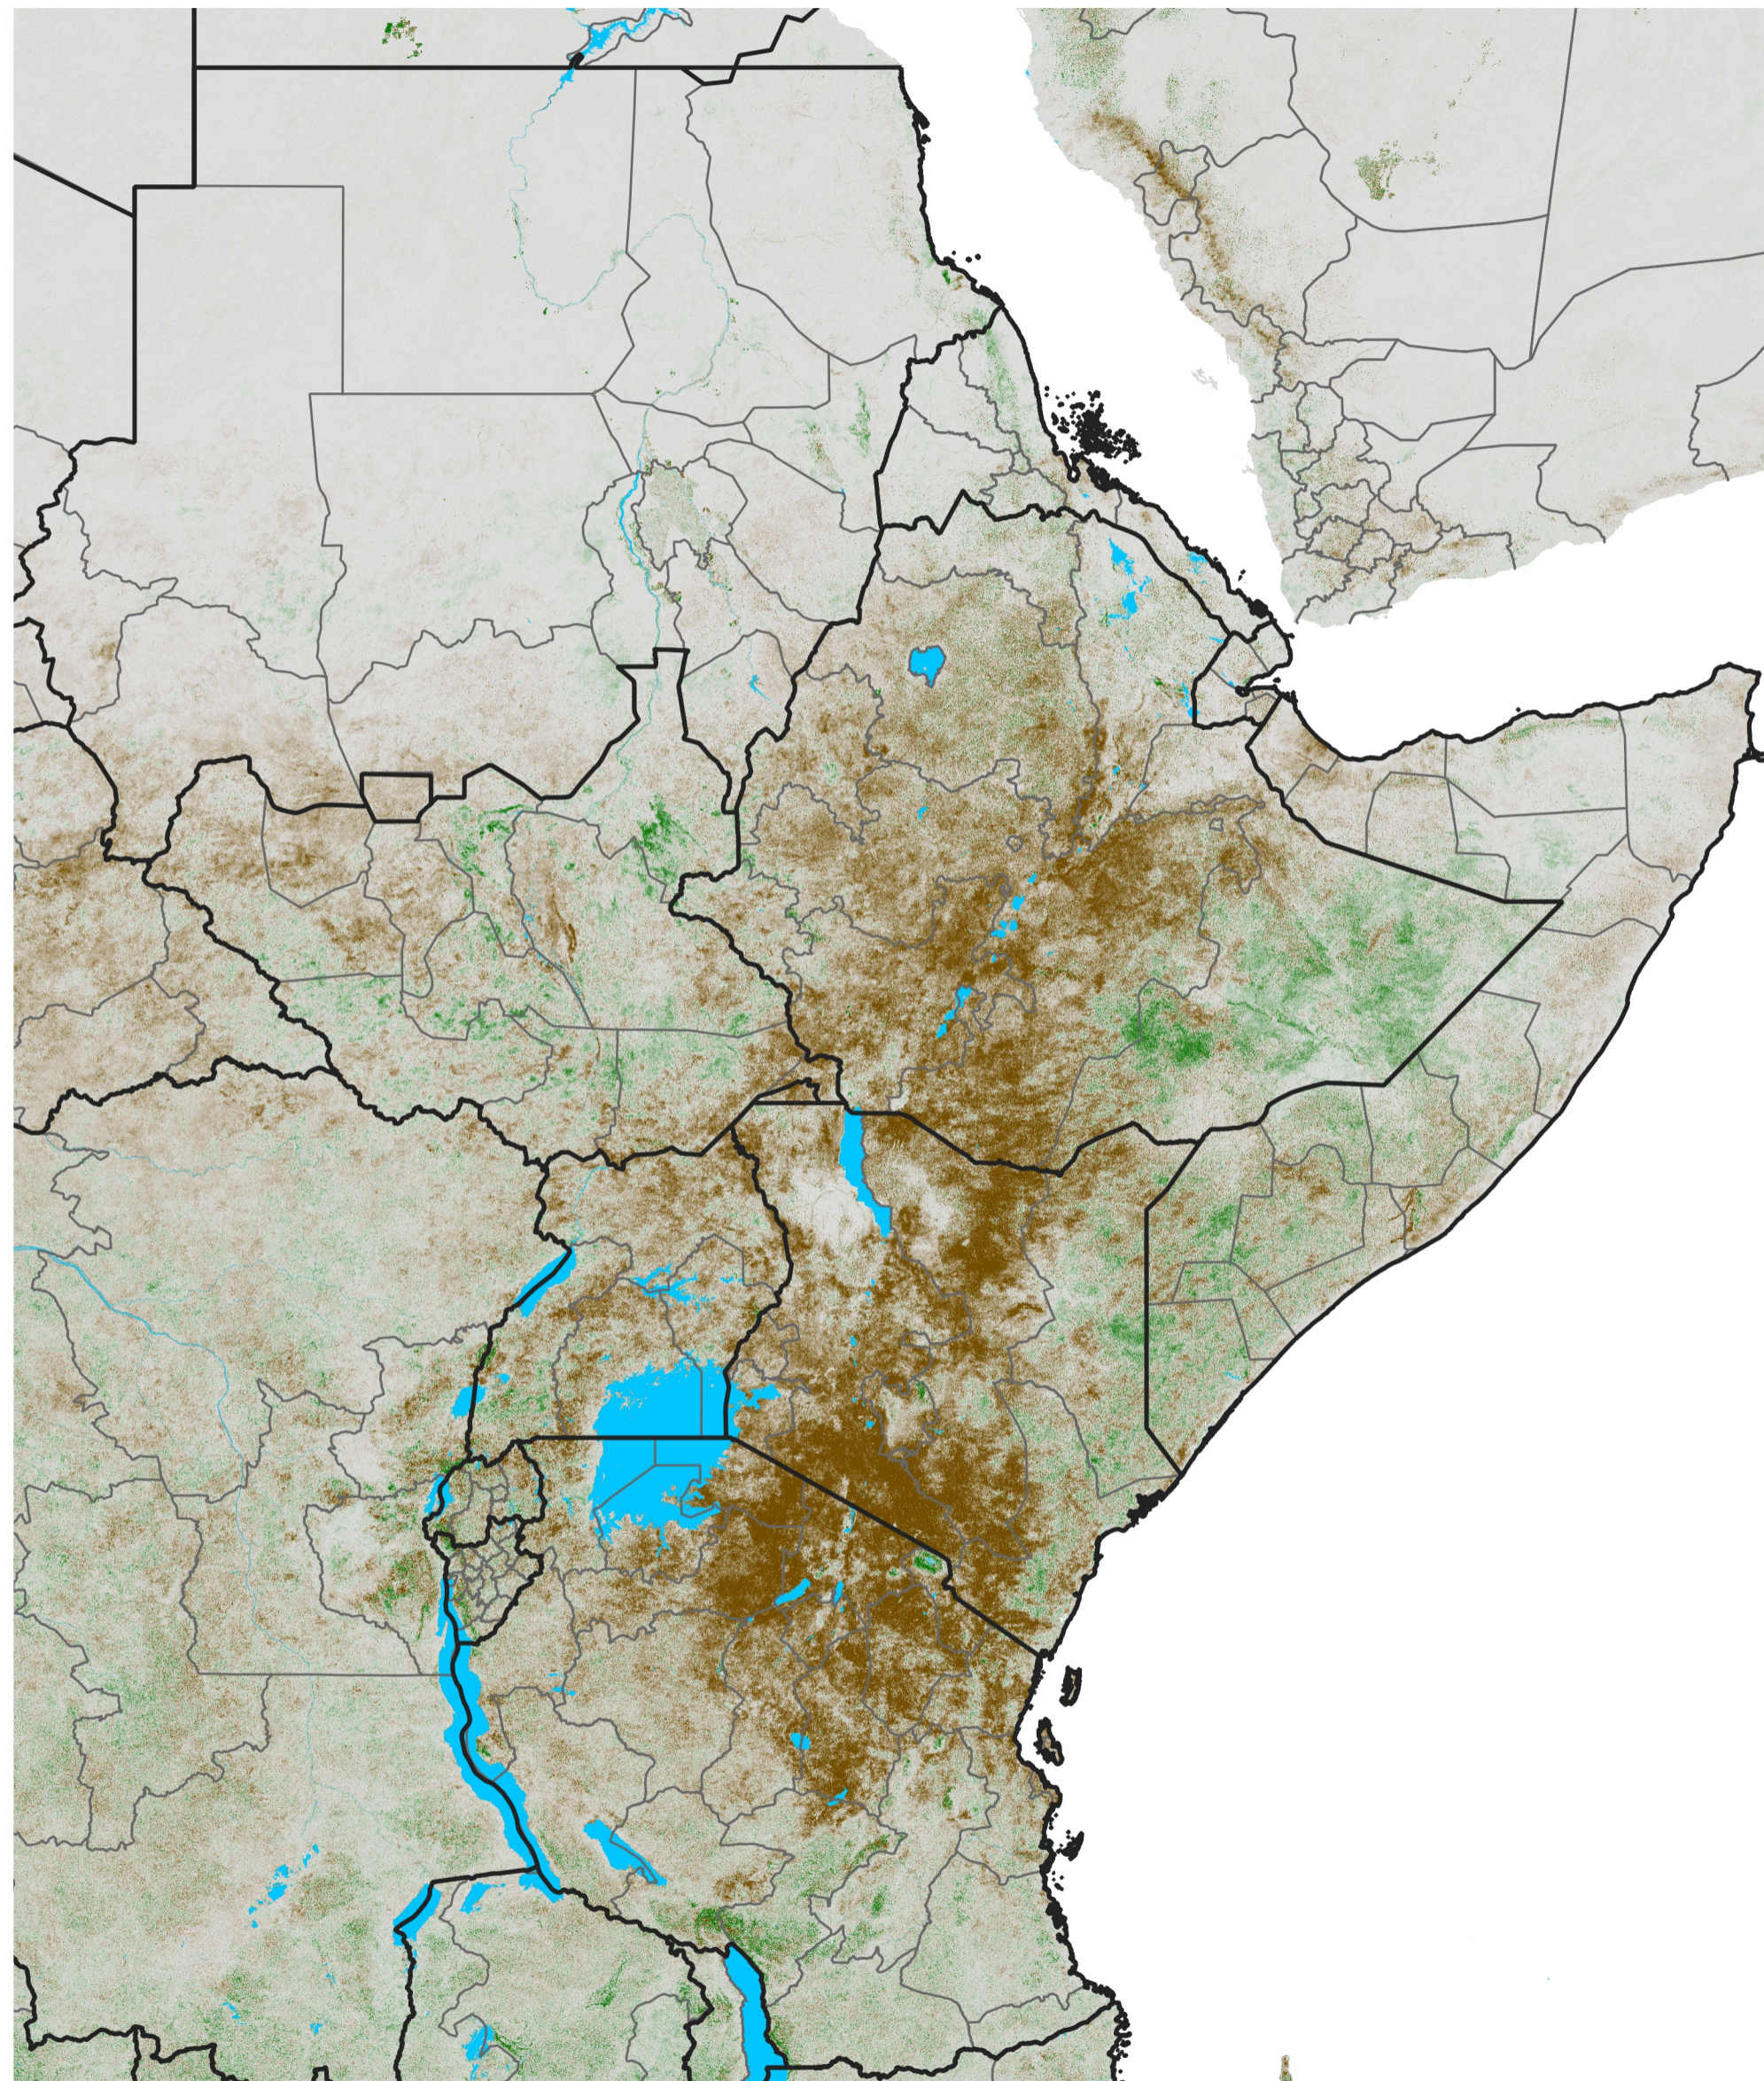

East Africa NDVI Difference

2015 minus 2014

Period 18 / Mar 21 - 31, 2015

NDVI Difference

< -0.3 -0.2 -0.1 -0.05 0.05 0.1 0.2 >0.3

Negative

No Difference

Positive