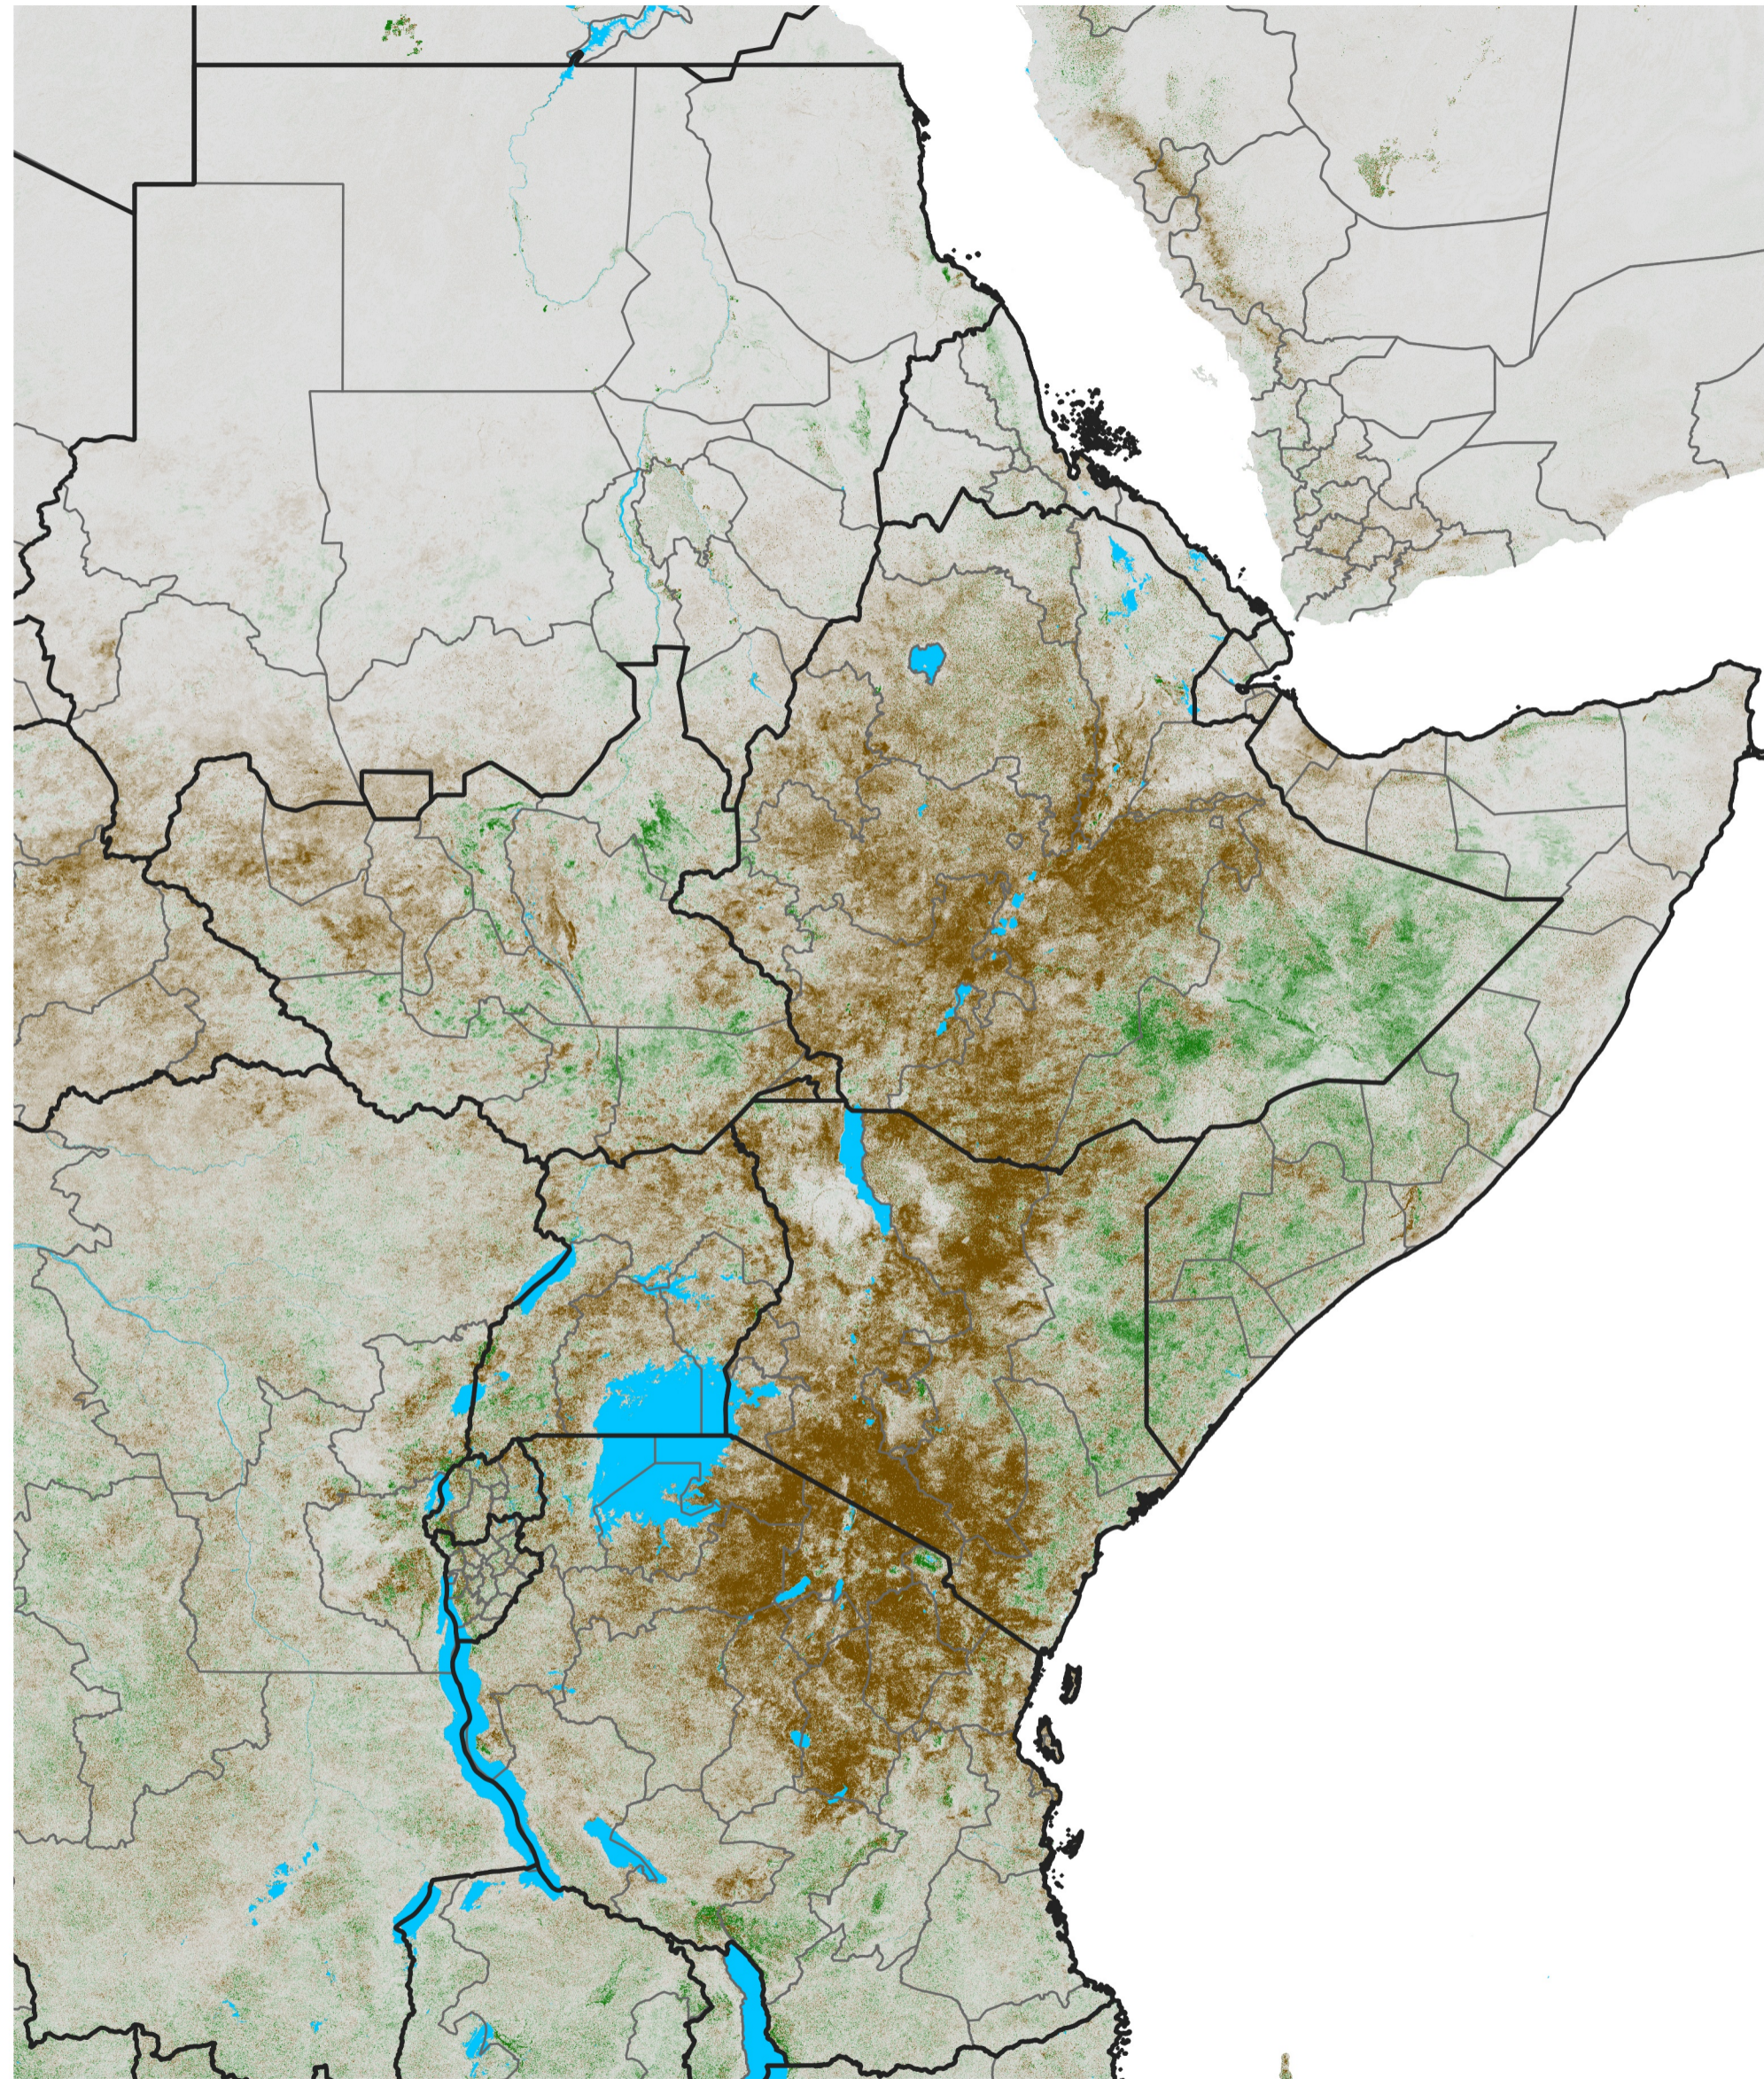

East Africa NDVI Difference

2015 minus 2014

Period 19 / Mar 26 - Apr 05, 2015

NDVI Difference

< -0.3 -0.2 -0.1 -0.05 0.05 0.1 0.2 >0.3

Negative

No Difference

Positive