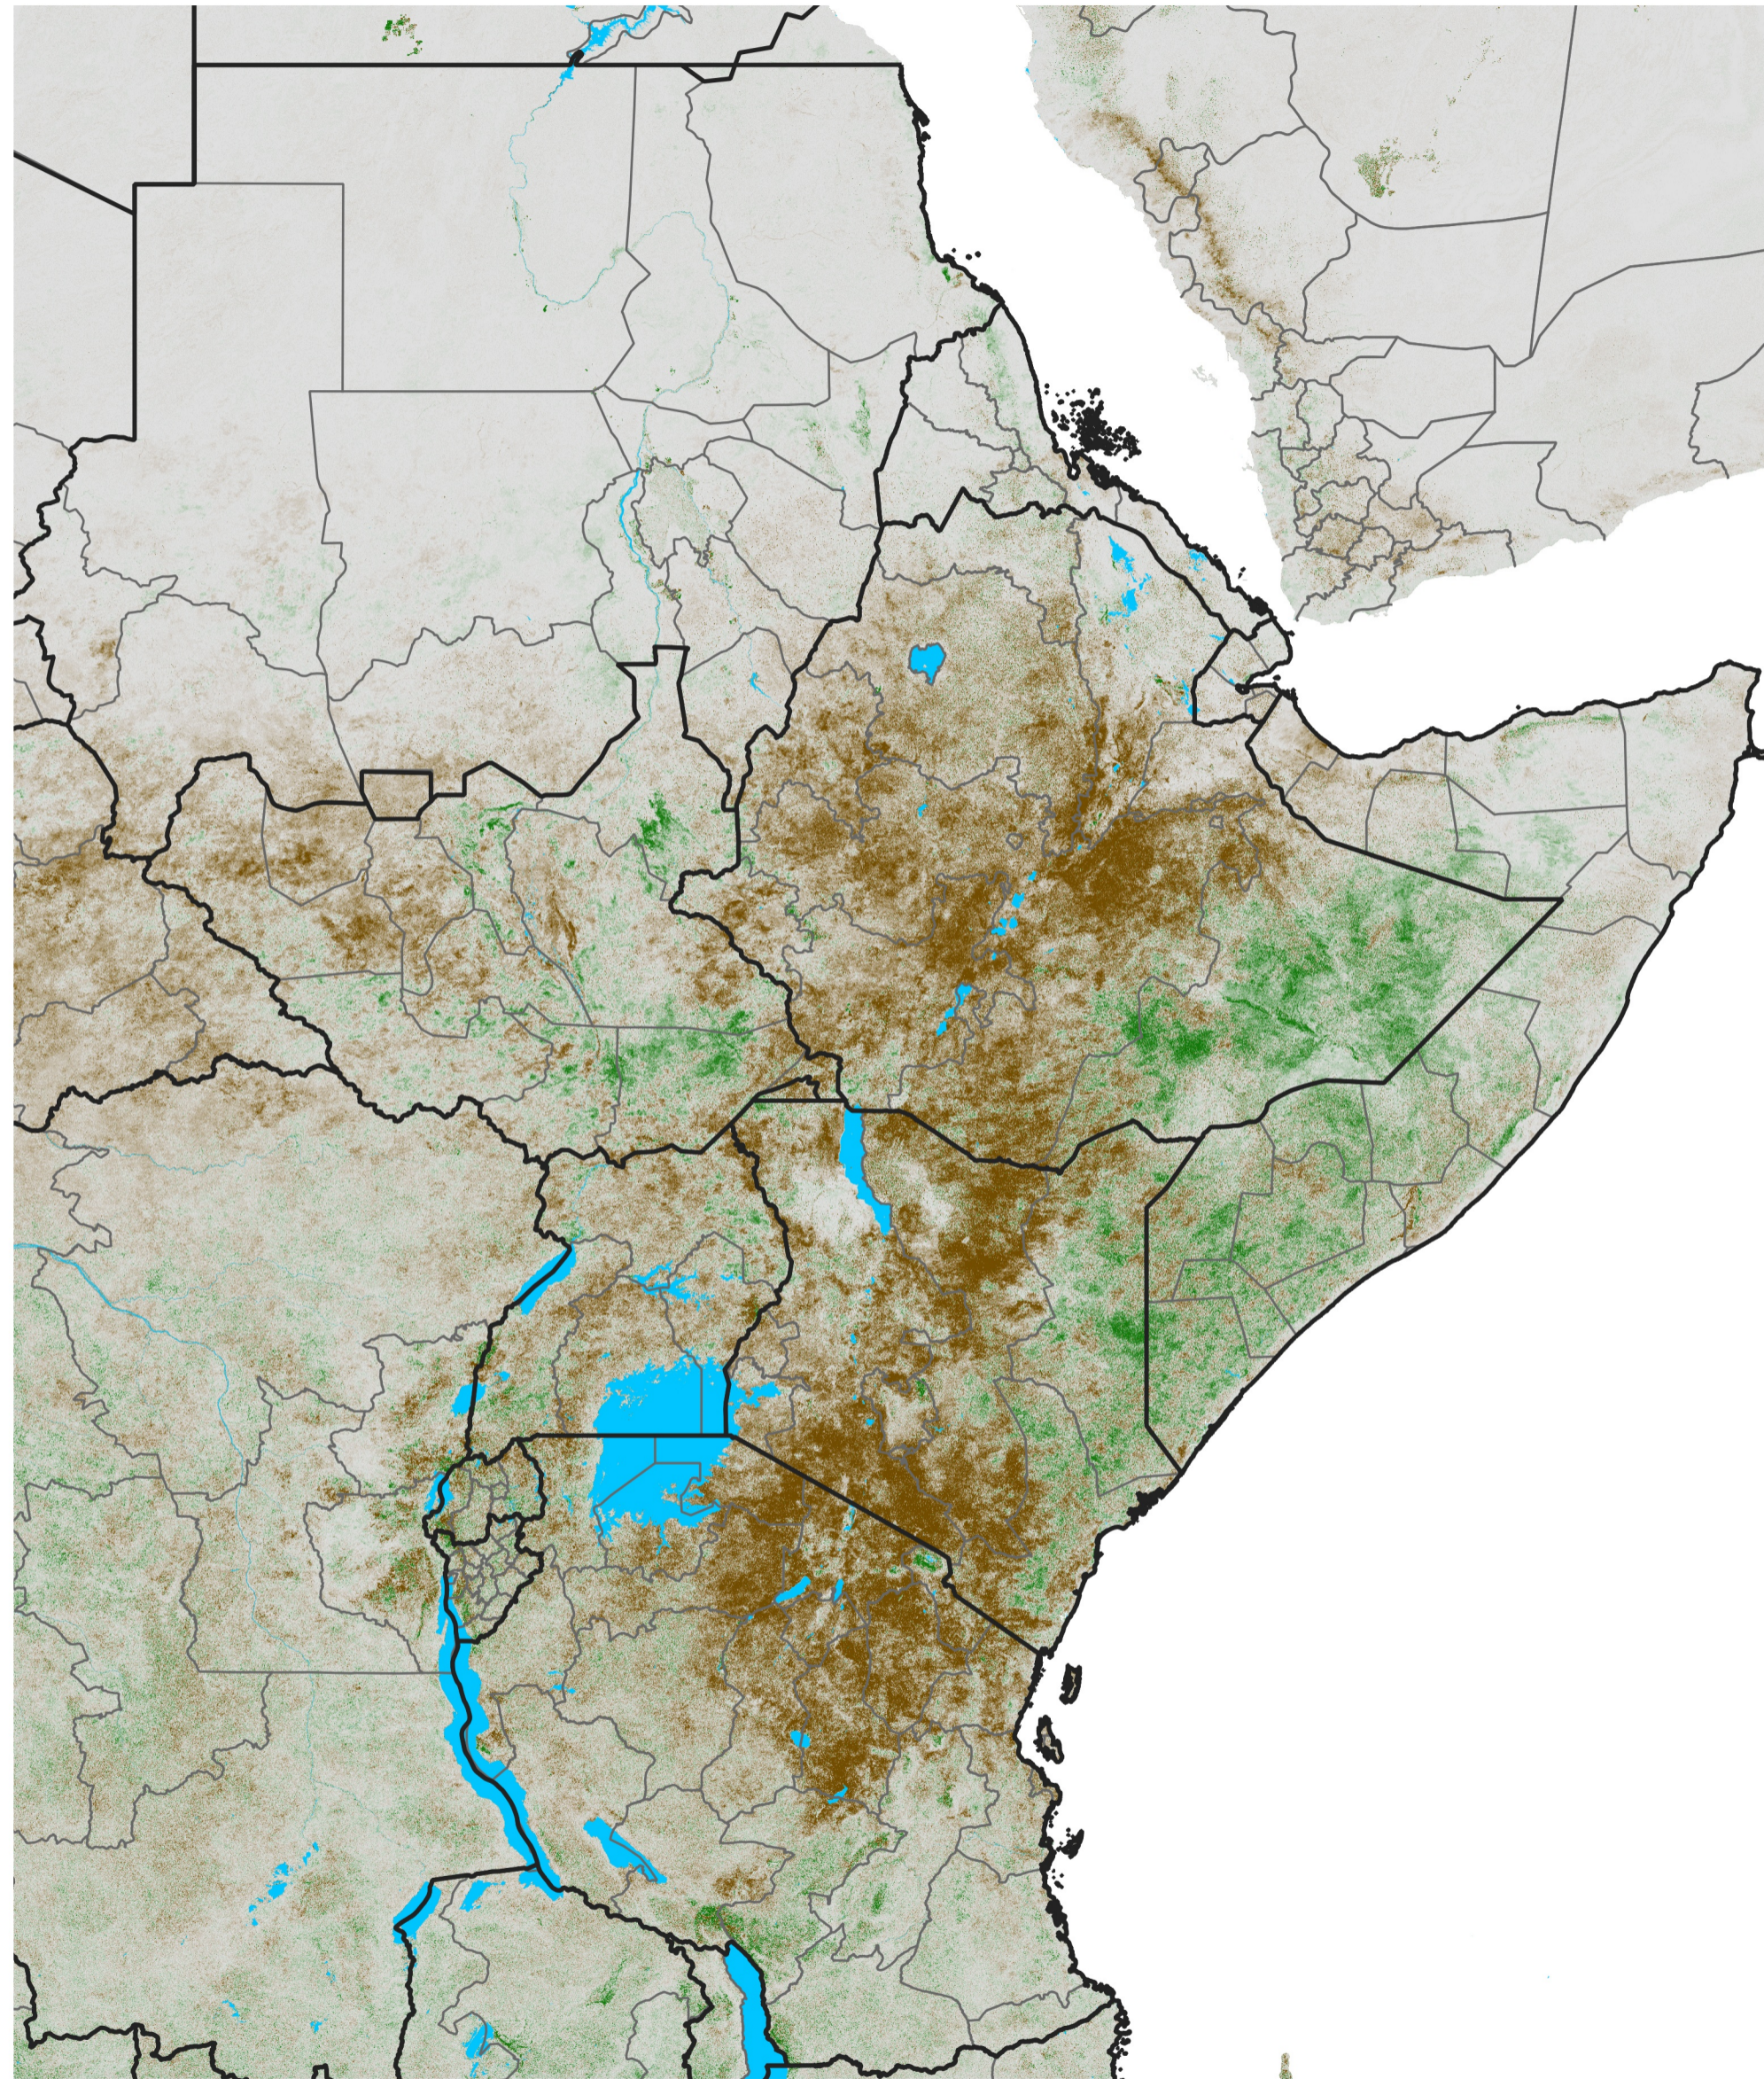

# East Africa NDVI Difference

2015 minus 2014

Period 20 / Apr 01 - 10, 2015

## NDVI Difference

< -0.3   -0.2   -0.1   -0.05   0.05   0.1   0.2   >0.3

Negative

No Difference

Positive